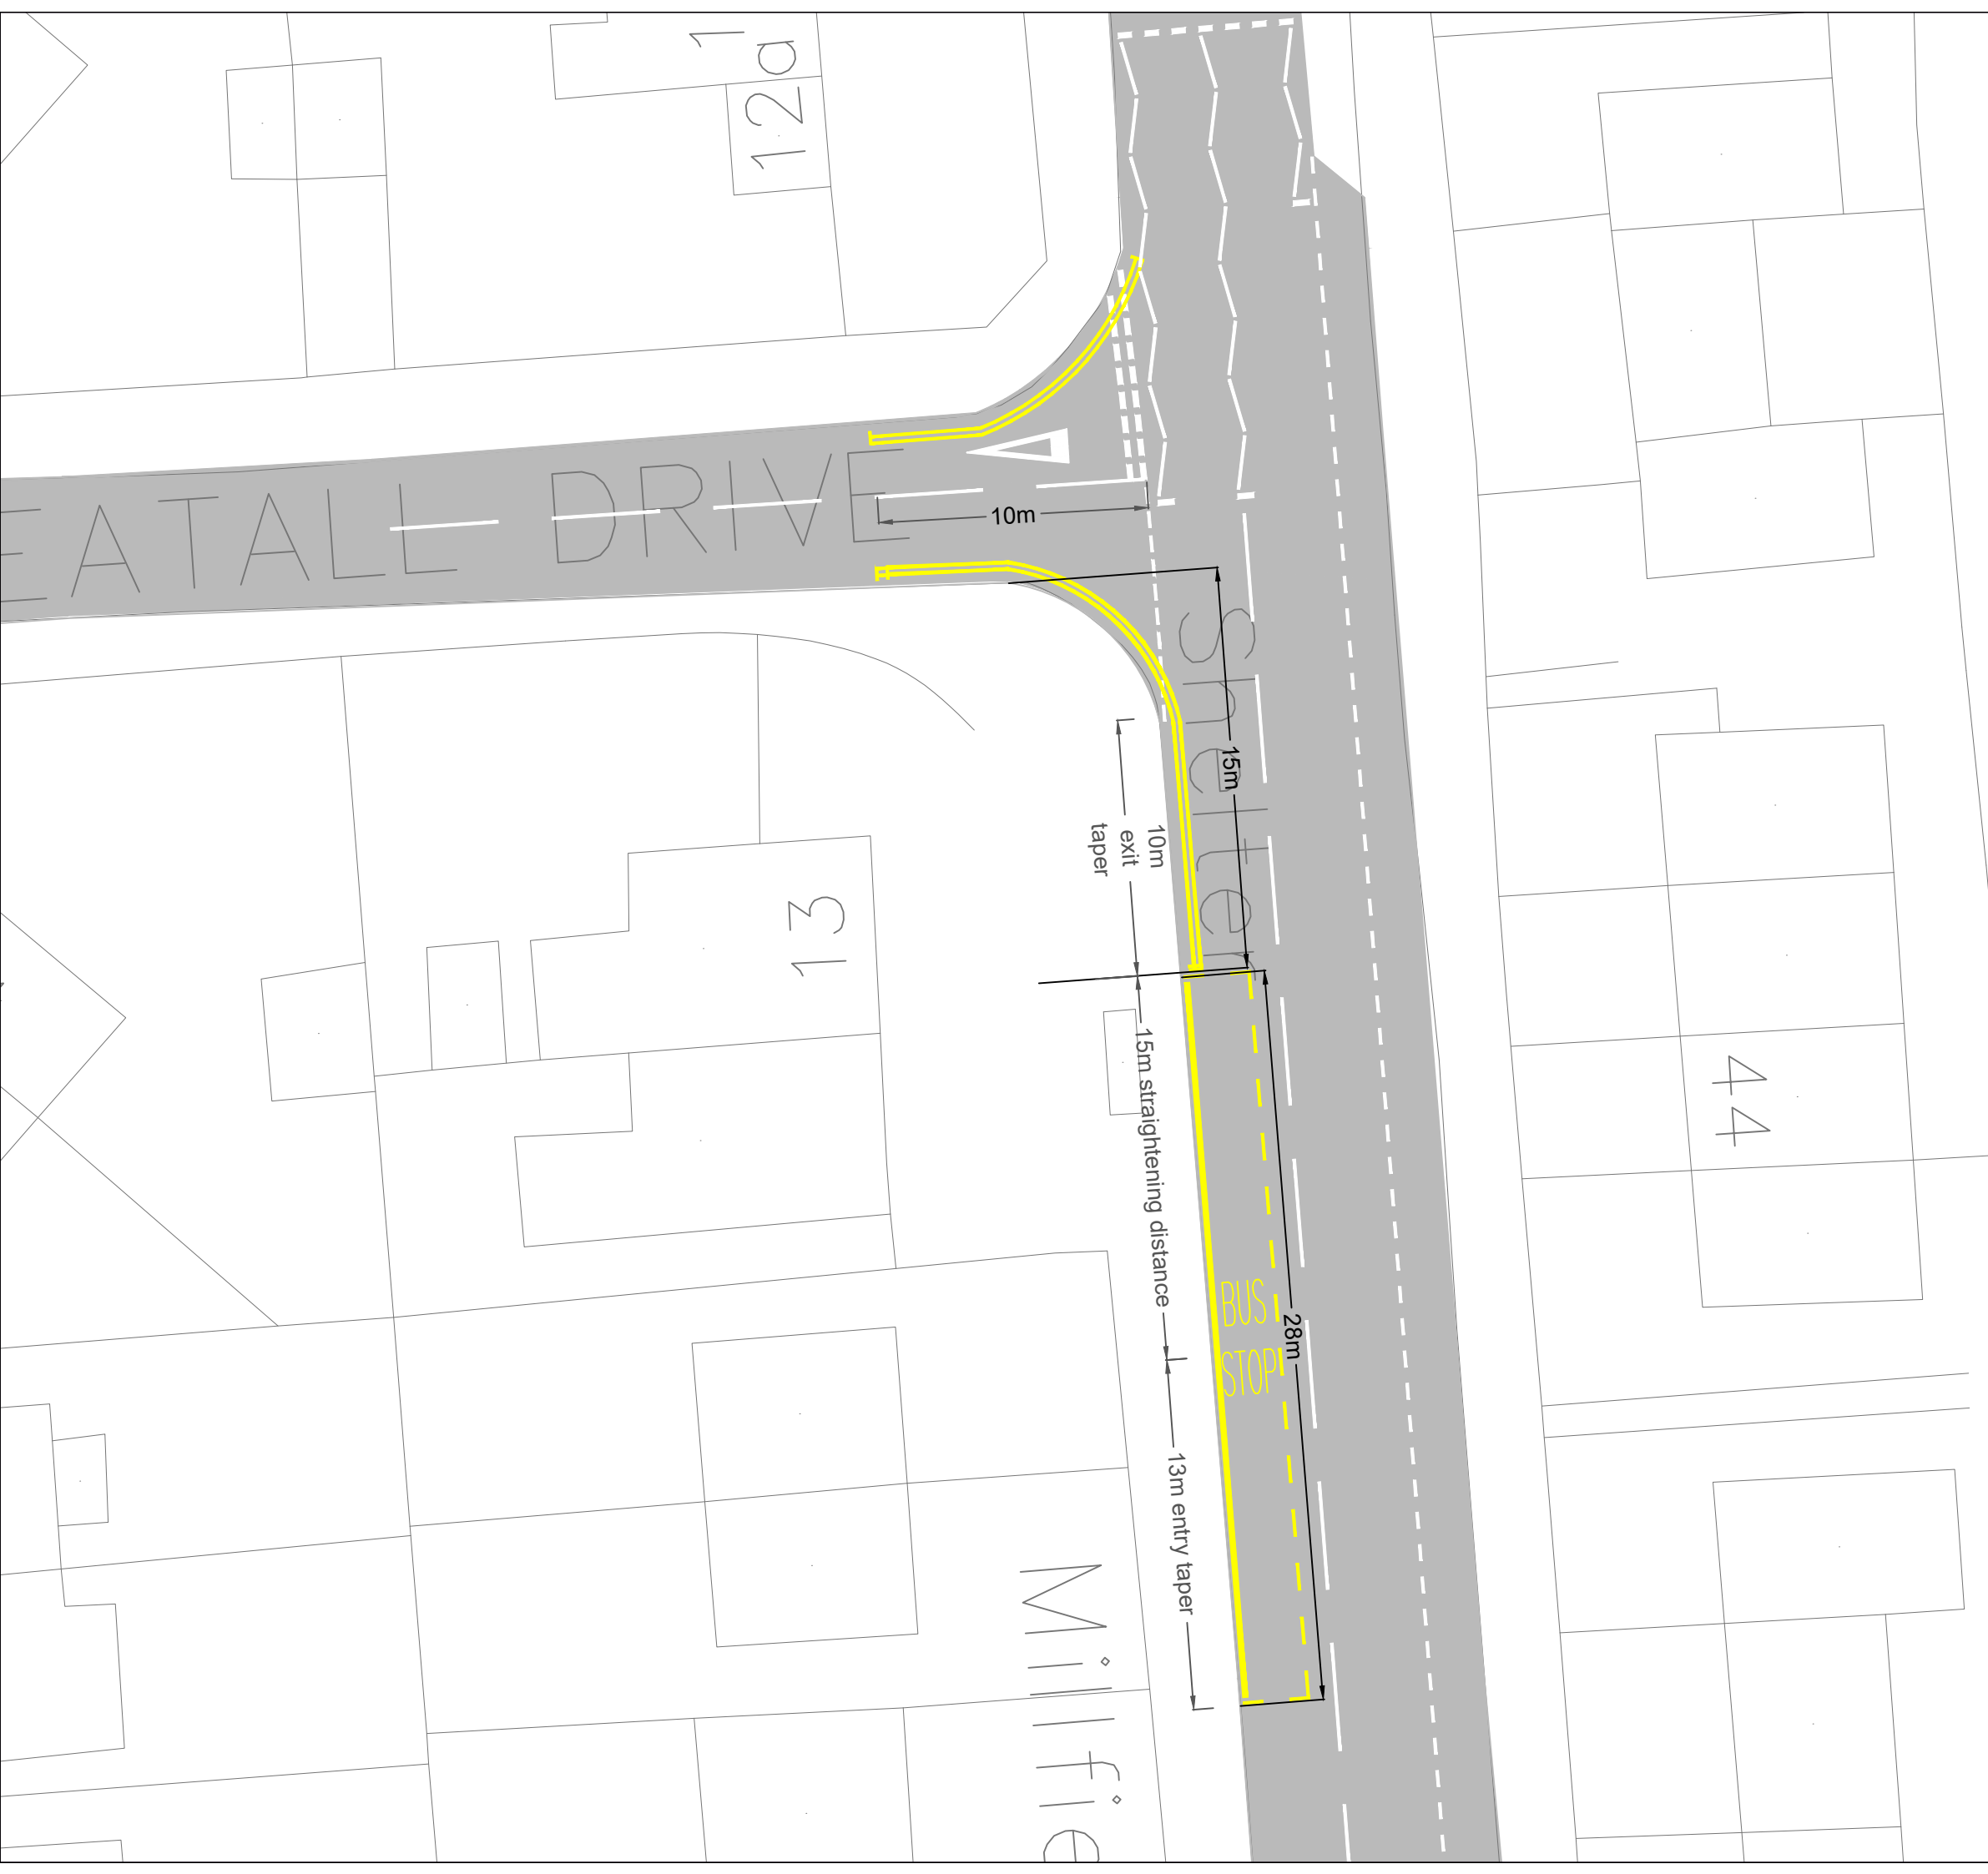

Proposed No Waiting At Any Time

Rev	Date	Description	Chkd

South Tyneside Council
Regeneration and Environment

Town Hall & Civic Offices, Westoe Road, South Shields, Tyne & Wear, NE33 2RL
Telephone: (0191) 427 1717 Fax: (0191) 455 7770

Project **Proposed TRO**

Drawing Title **Millfield Terrace at its junction with Wheatall Drive Whitburn**

Drawn by	LG	Date	26/01/24
Checked by	HB	Date	26/01/24
Scale	NTS	Size	A3

Project Code	Drawing Number
	T2-30/2023