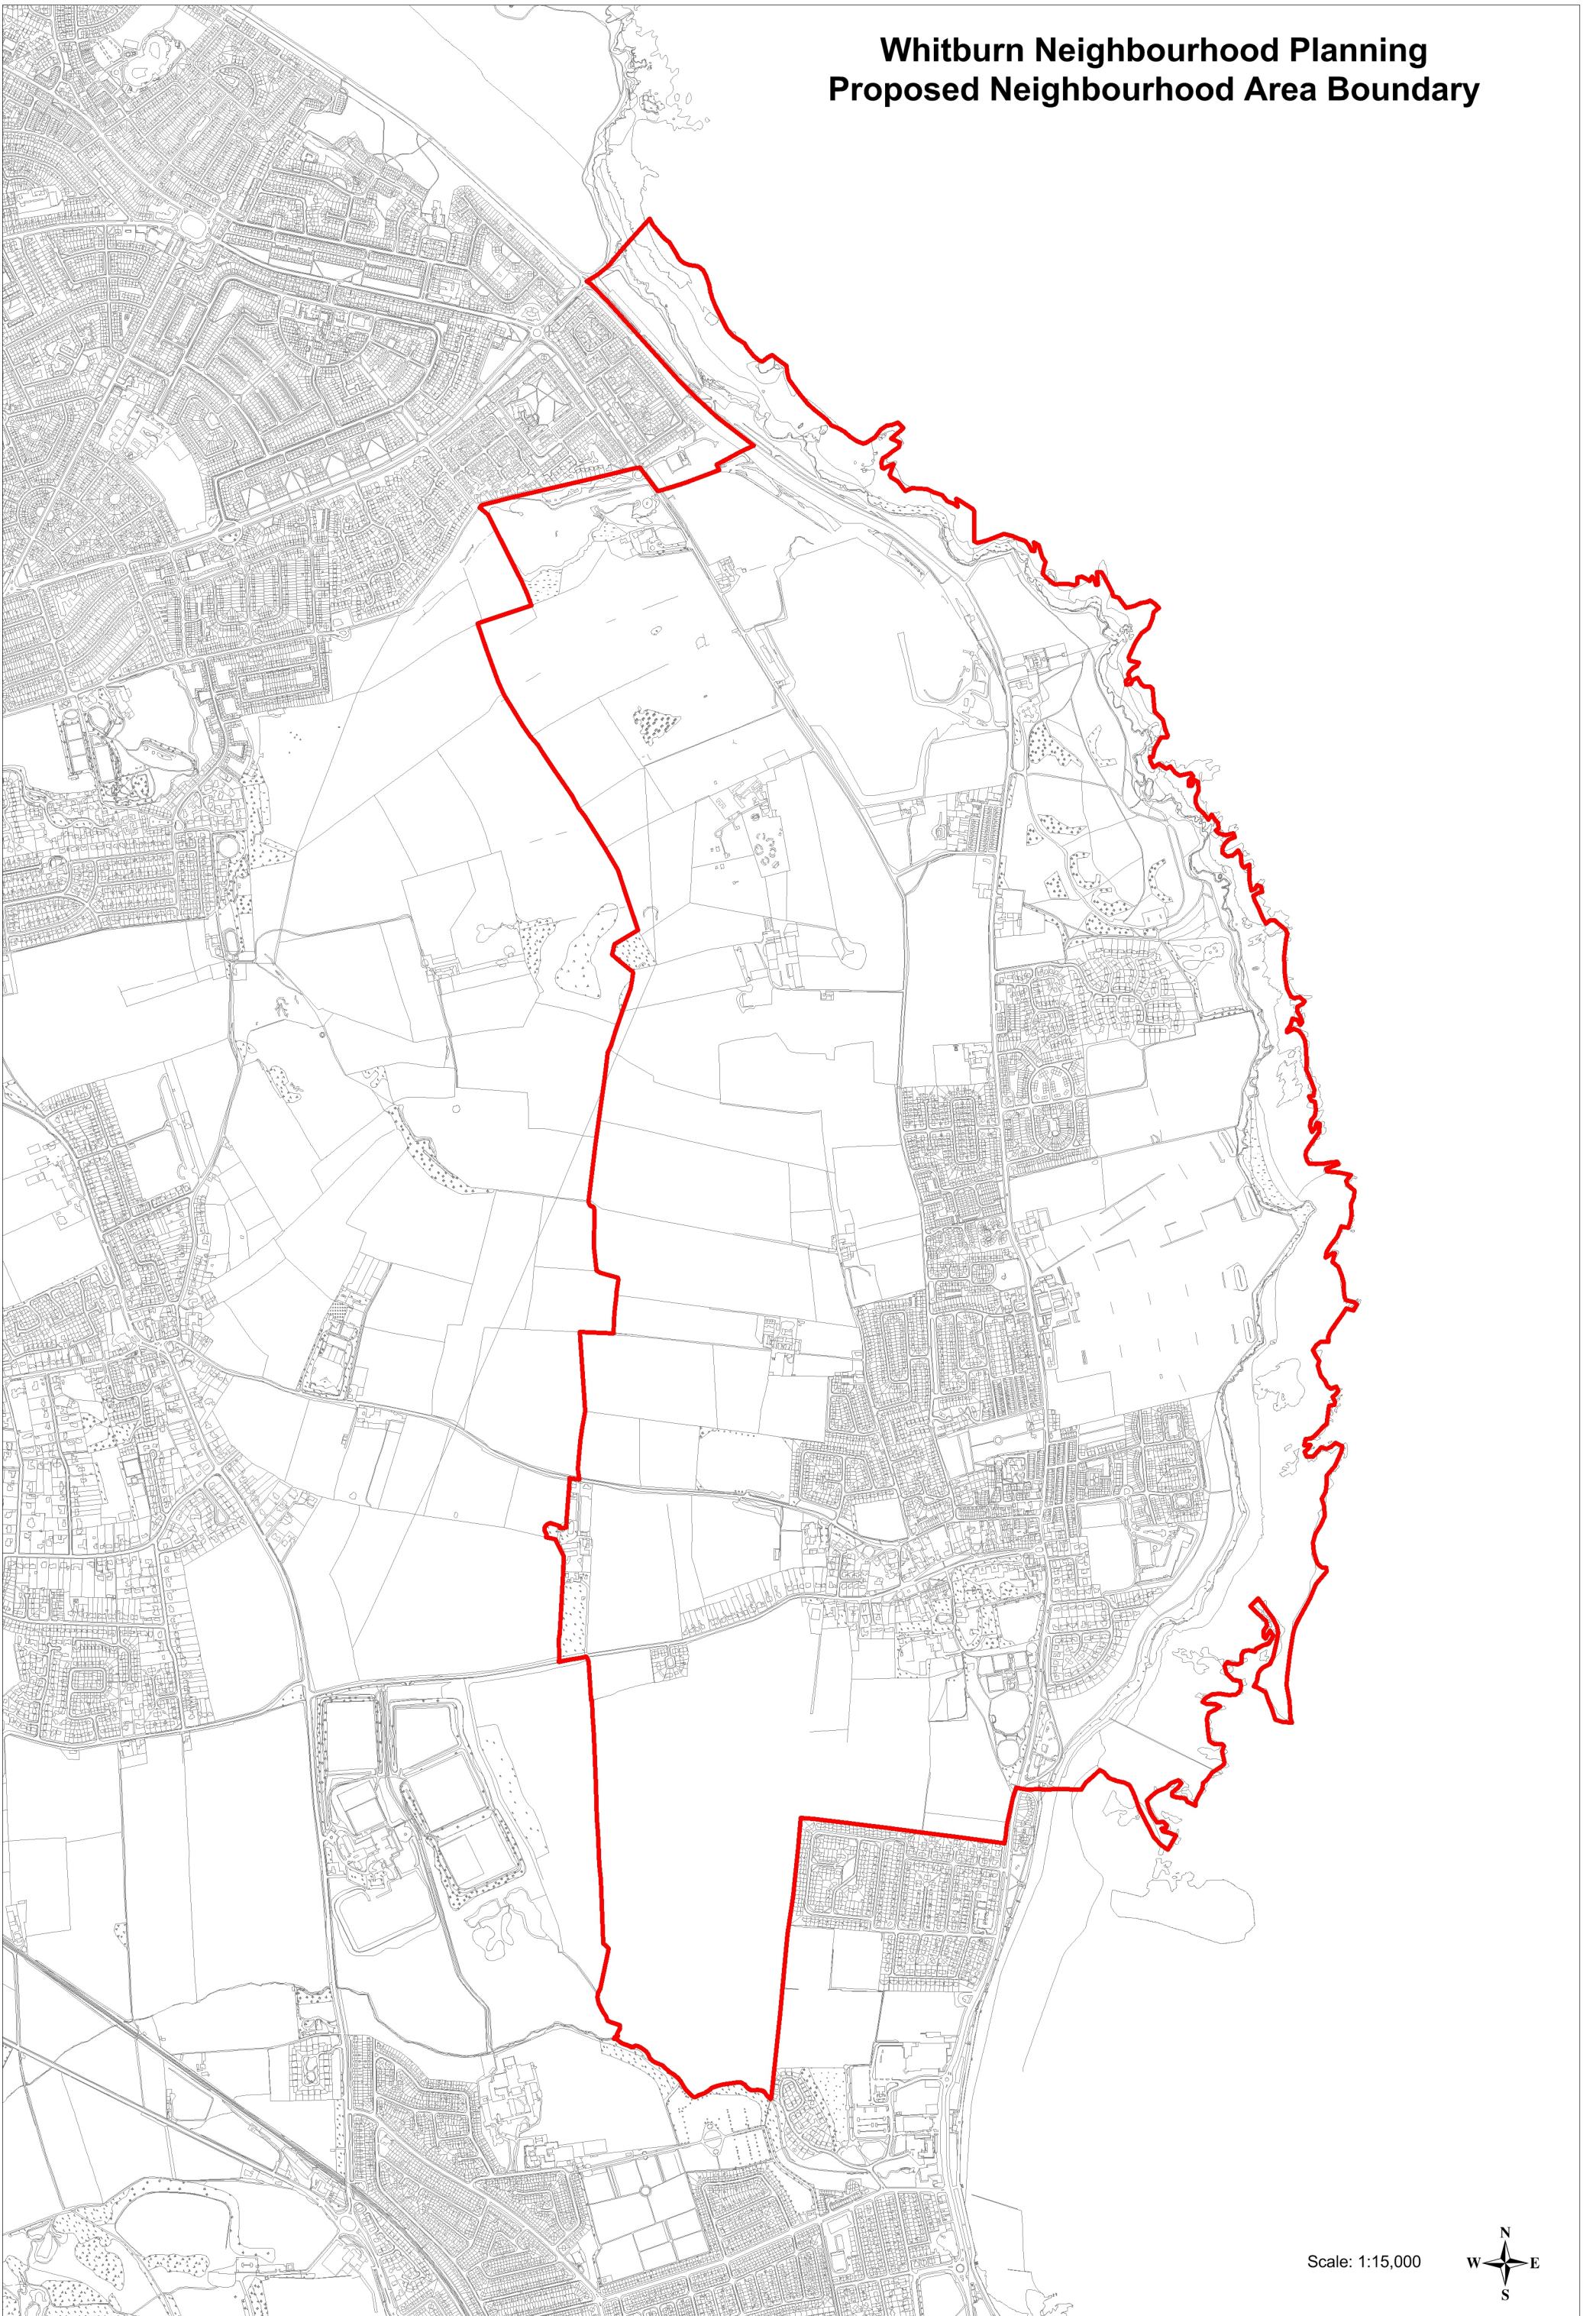

Whitburn Neighbourhood Planning Proposed Neighbourhood Area Boundary

Scale: 1:15,000