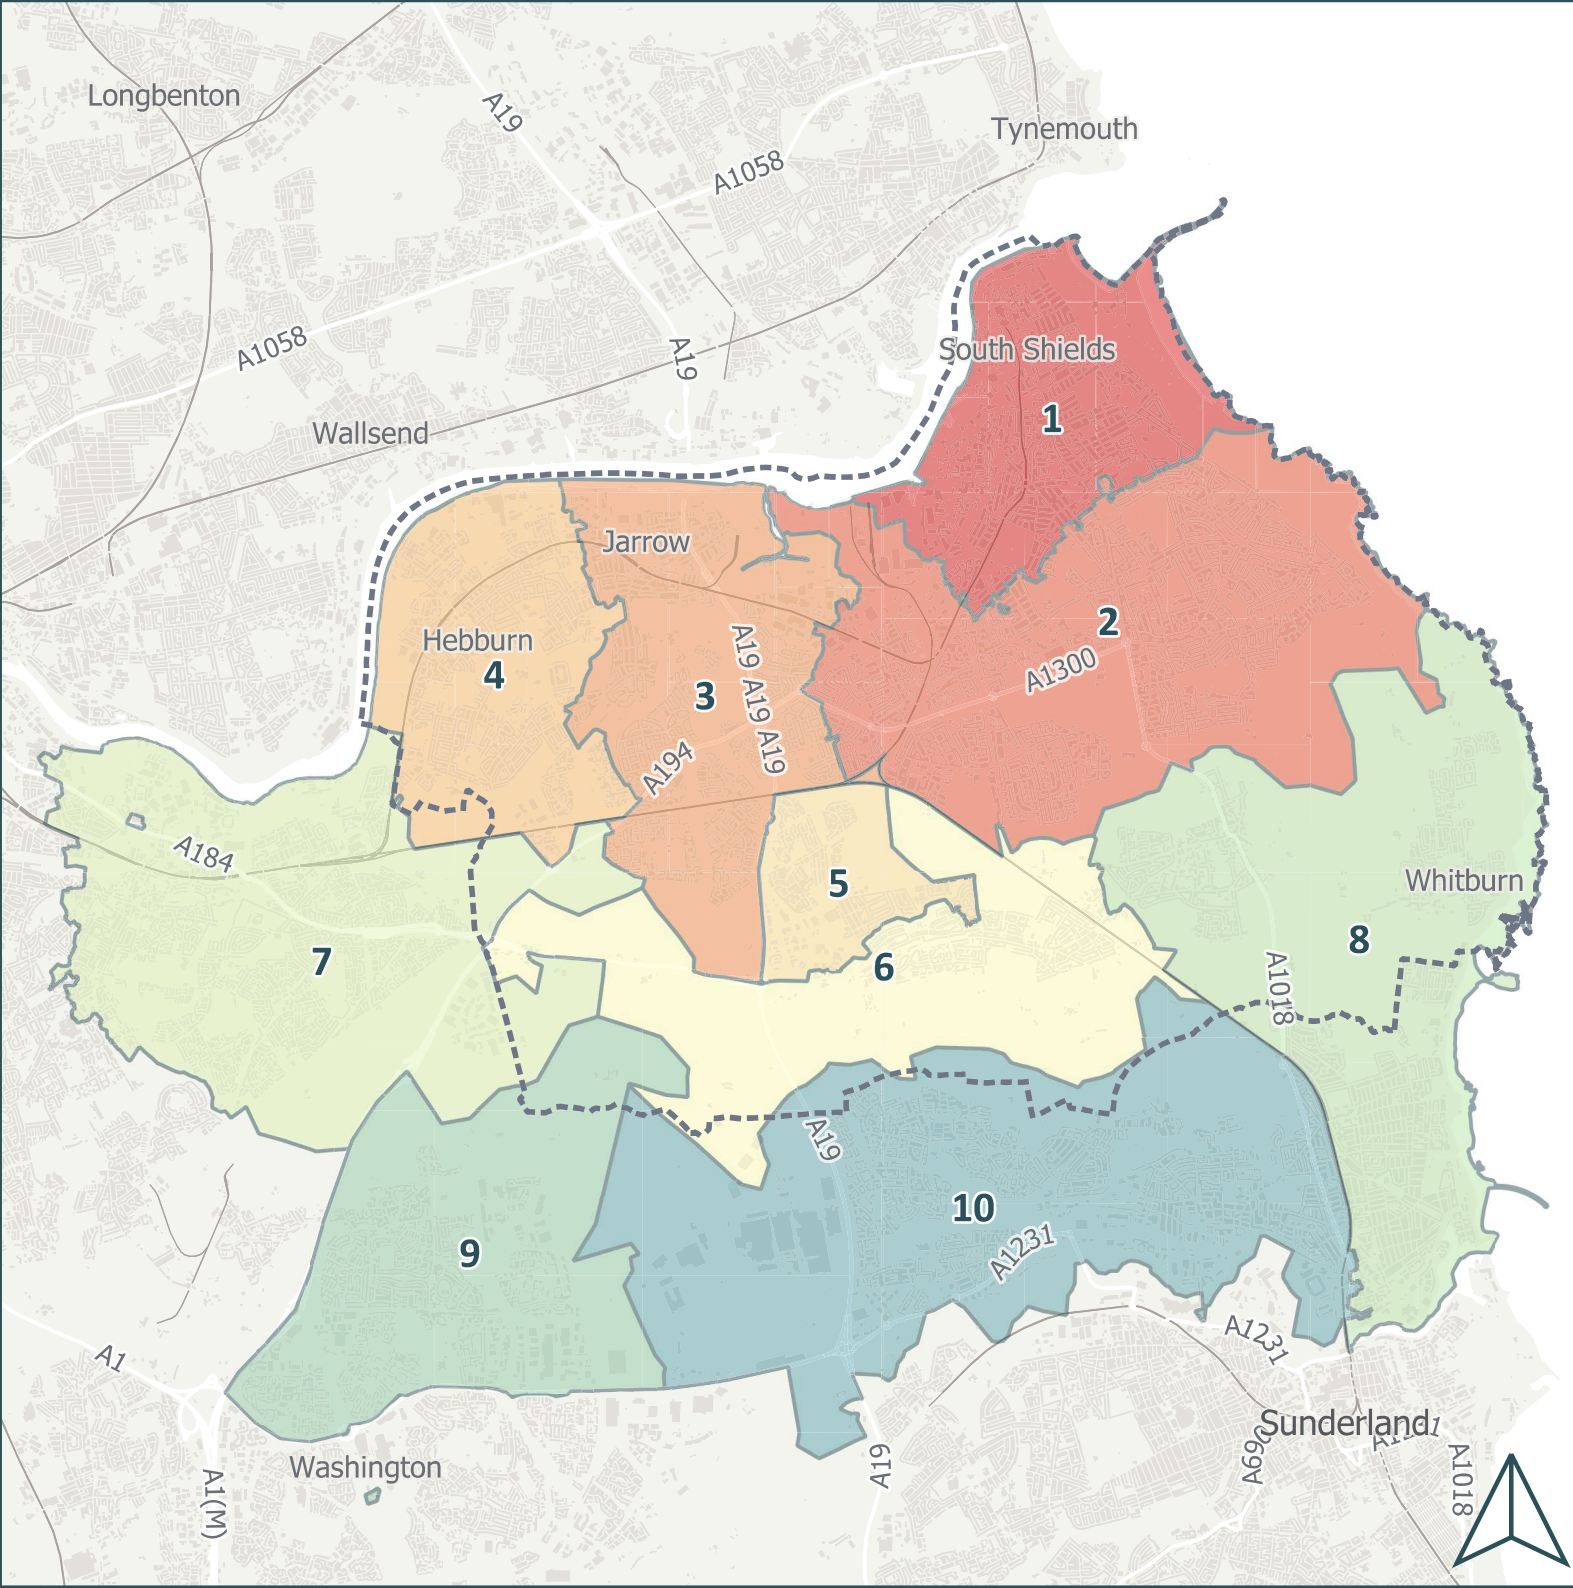

## Appendix 1: Study Area

# South Tyneside Retail Study - Study Area

- South Tyneside Local Authority
- Zone 1 - South Shields
- Zone 2 - Harton
- Zone 3 - Jarrow
- Zone 4 - Hebburn
- Zone 5 - Boldon Colliery
- Zone 6 - East/West Boldon
- Zone 7 - East Gateshead
- Zone 8 - Cleadon/Whitburn
- Zone 9 - North Washington
- Zone 10 - North Sunderland