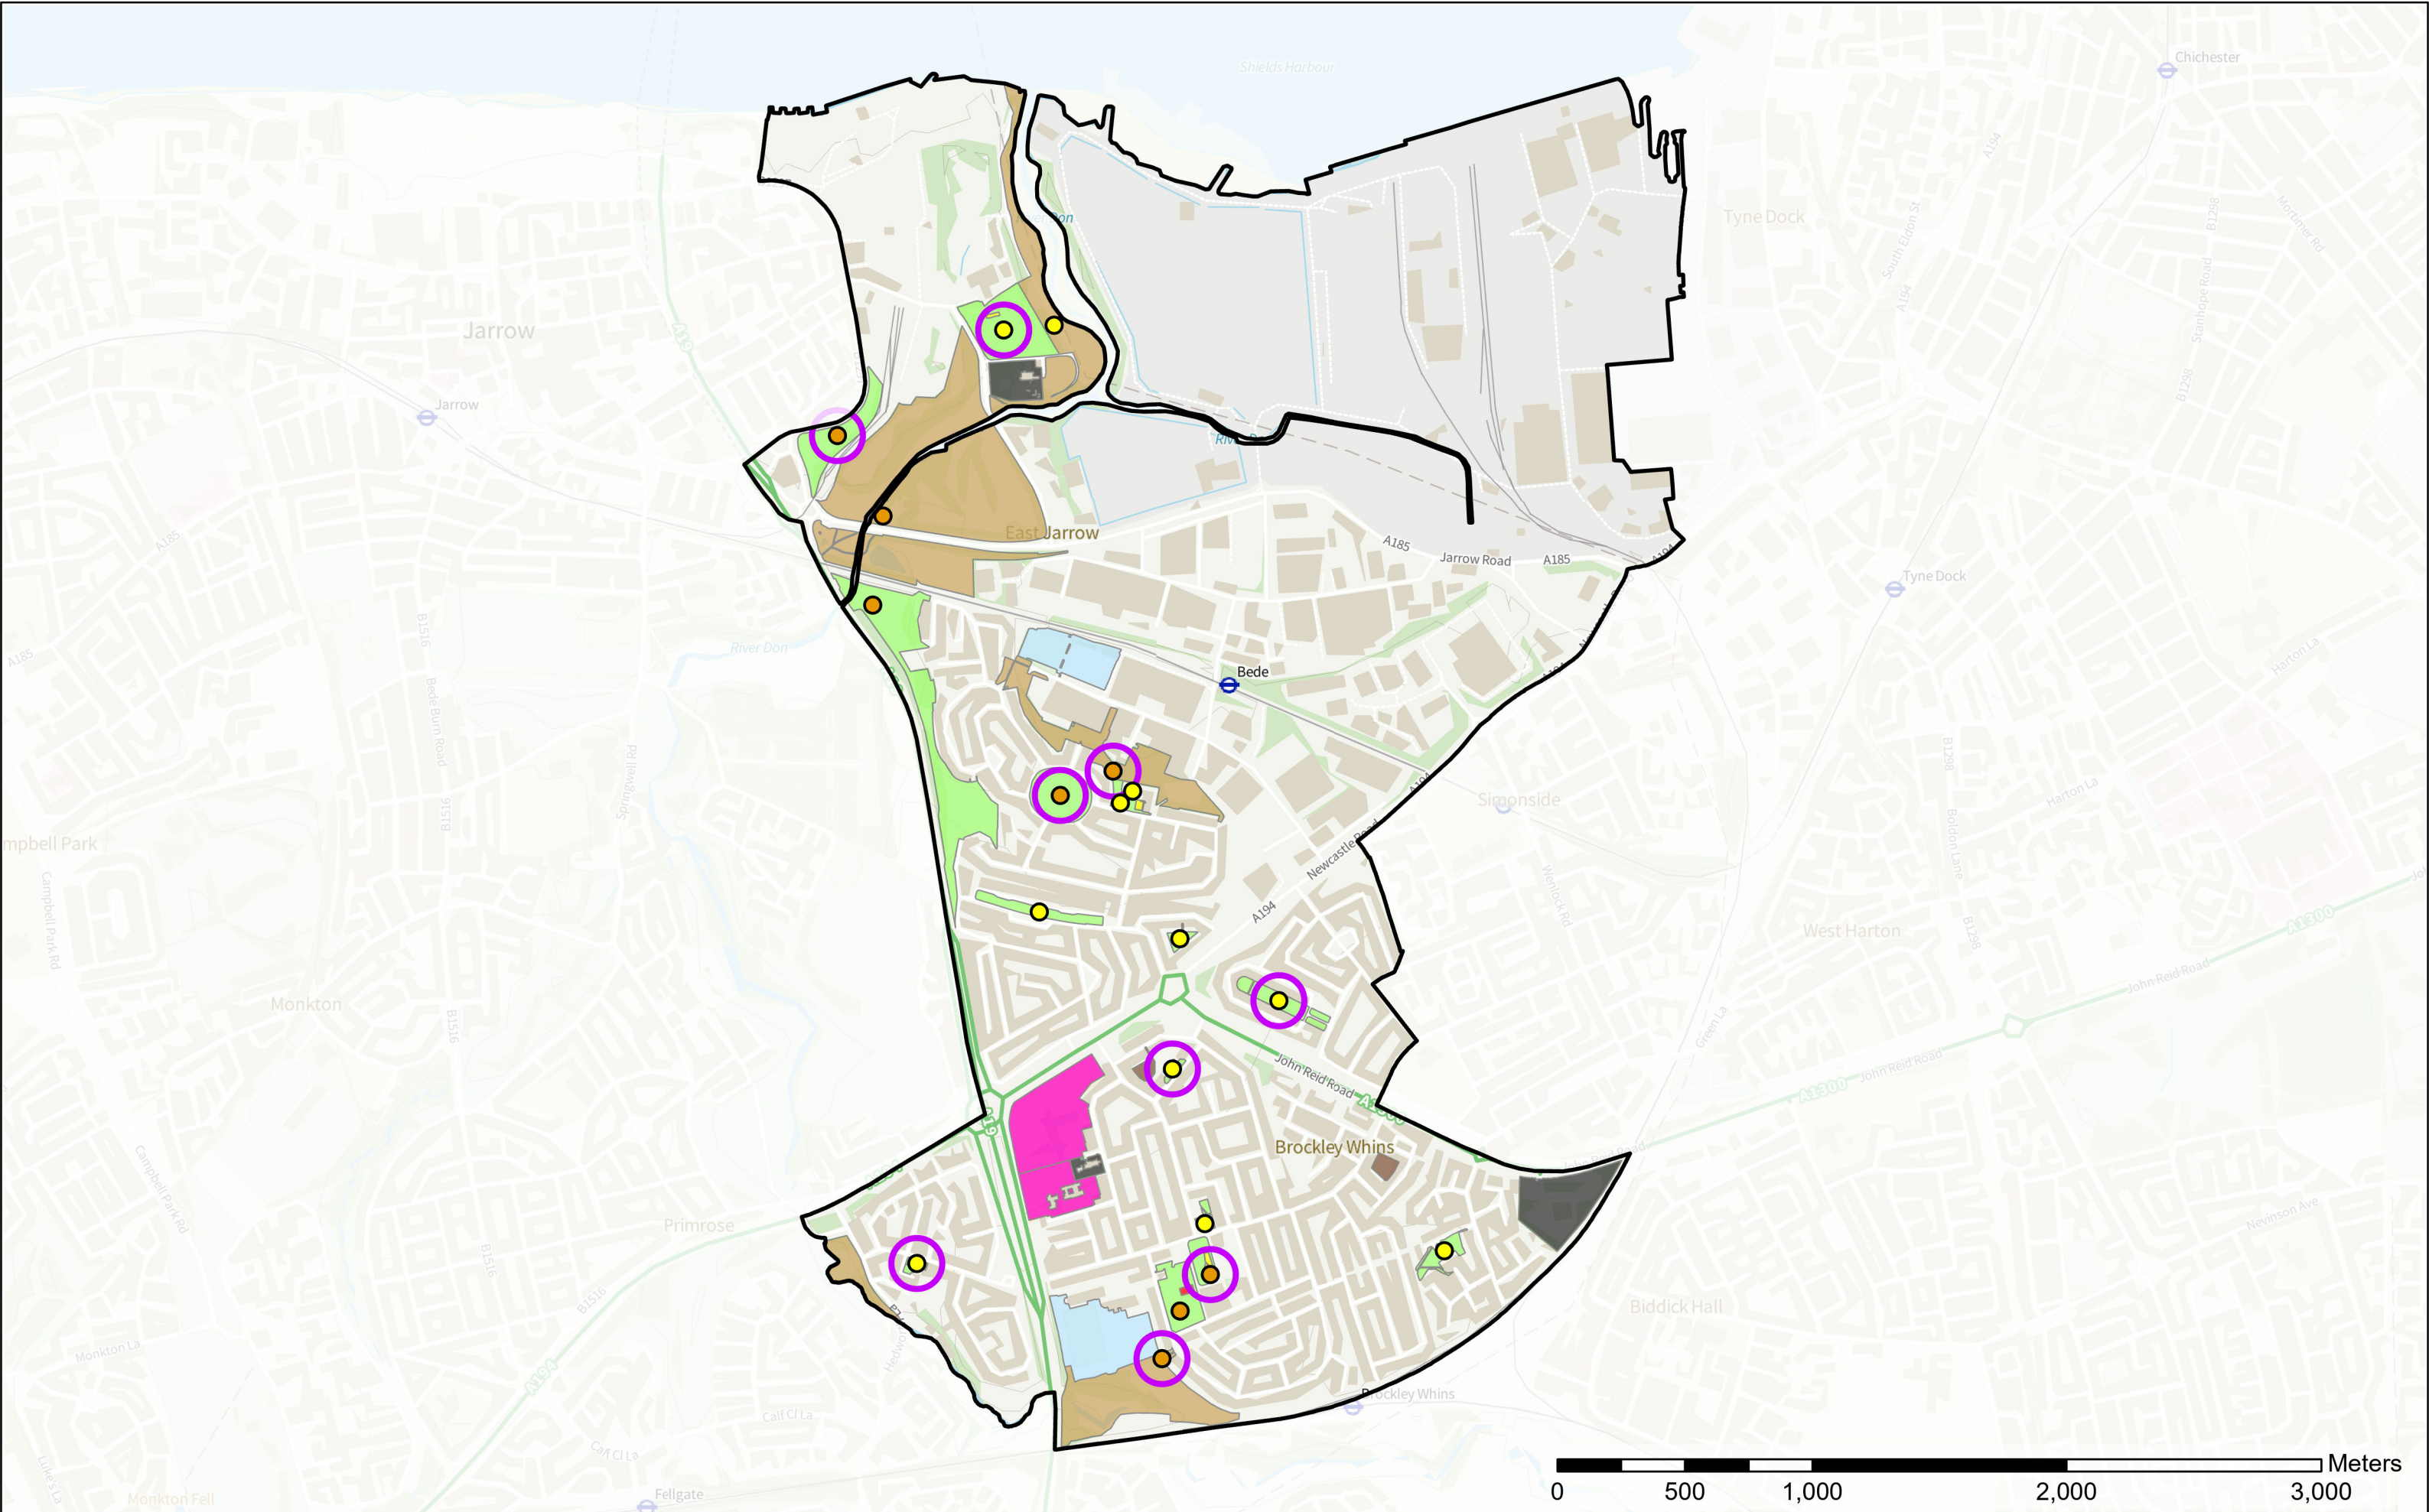

Legend

<ul style="list-style-type: none"> ● Excellent ≥ 81% ● Good 66-80% ● Fair 45-65% ● Poor ≤ 45% ● 4 or Less on one or more criteria Amenity Green Space 	<ul style="list-style-type: none"> Churchyard and Cemetery Education Outdoor Sport (Fixed) Park and Recreation Ground Play Space (Child) Play Space (Youth) Wards
---	---

Beacon and Bents

Scale: 1:18,696
 Date: 06/03/2023

Contains OS data © Crown Copyright and database right 2022
 Contains data from OS Zoomstack

Bede

Legend

Good 66-80%	Churchyard and Cemetery
Fair 45-65%	Education
4 or Less on one or more criteria	Outdoor Sport (Restricted Access)
Accessible Natural Green Space	Play Space (Child)
Allotment	Play Space (Youth)
Amenity Green Space	Wards