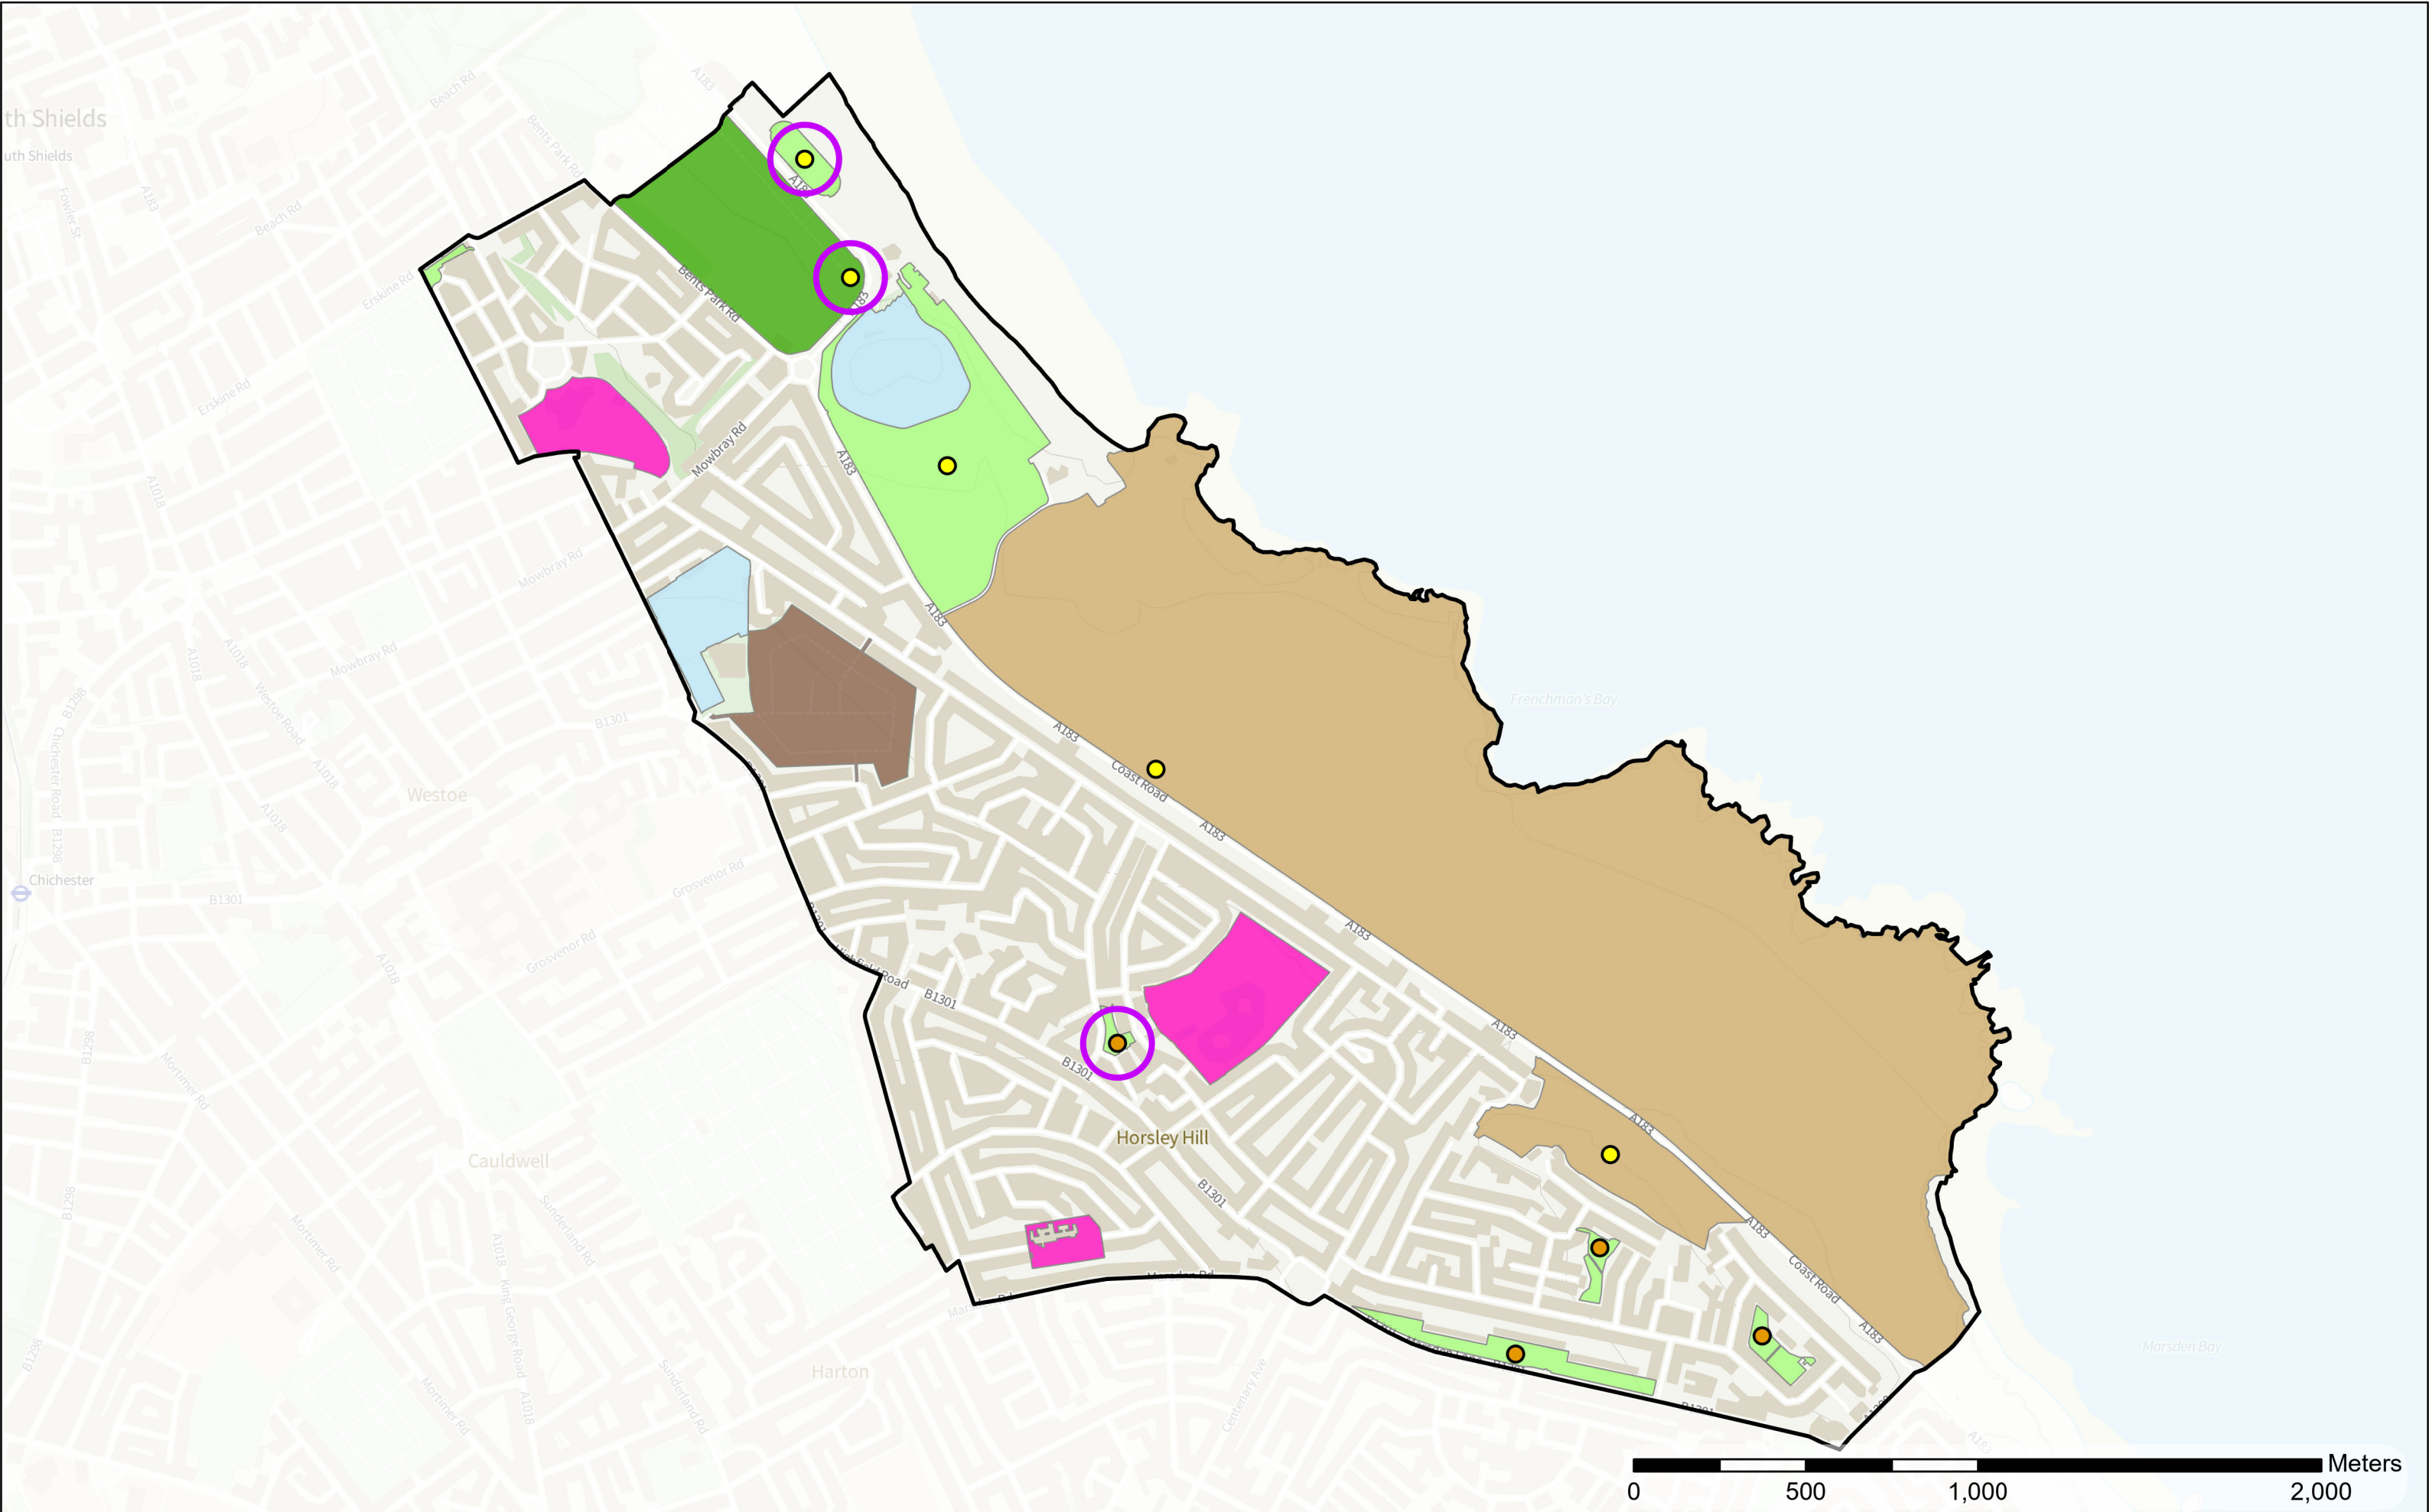

Hebburn North

Scale: 1:18,615
Date: 06/03/2023

Contains OS data © Crown Copyright and database right 2022
Contains data from OS Zoomstack

Legend

- Excellent ≥ 81%
- Good 66-80%
- Fair 45-65%
- 4 or Less on one or more criteria
- Accessible Natural Green Space
- Amenity Green Space
- Churchyard and Cemetery
- Education
- Outdoor Sport (Fixed)
- Outdoor Sport (Restricted Access)
- Park and Recreation Ground
- Play Space (Child)
- Play Space (Youth)
- Wards

Hebburn South

Scale: 1:15,603
Date: 06/03/2023

Contains OS data © Crown Copyright and database right 2022
Contains data from OS Zoomstack

Horsley Hill

Legend

- Rank**
- Good 66-80%
 - Fair 45-65%
 - 4 or Less on one or more criteria
 - Accessible Natural Green Space
 - Allotment