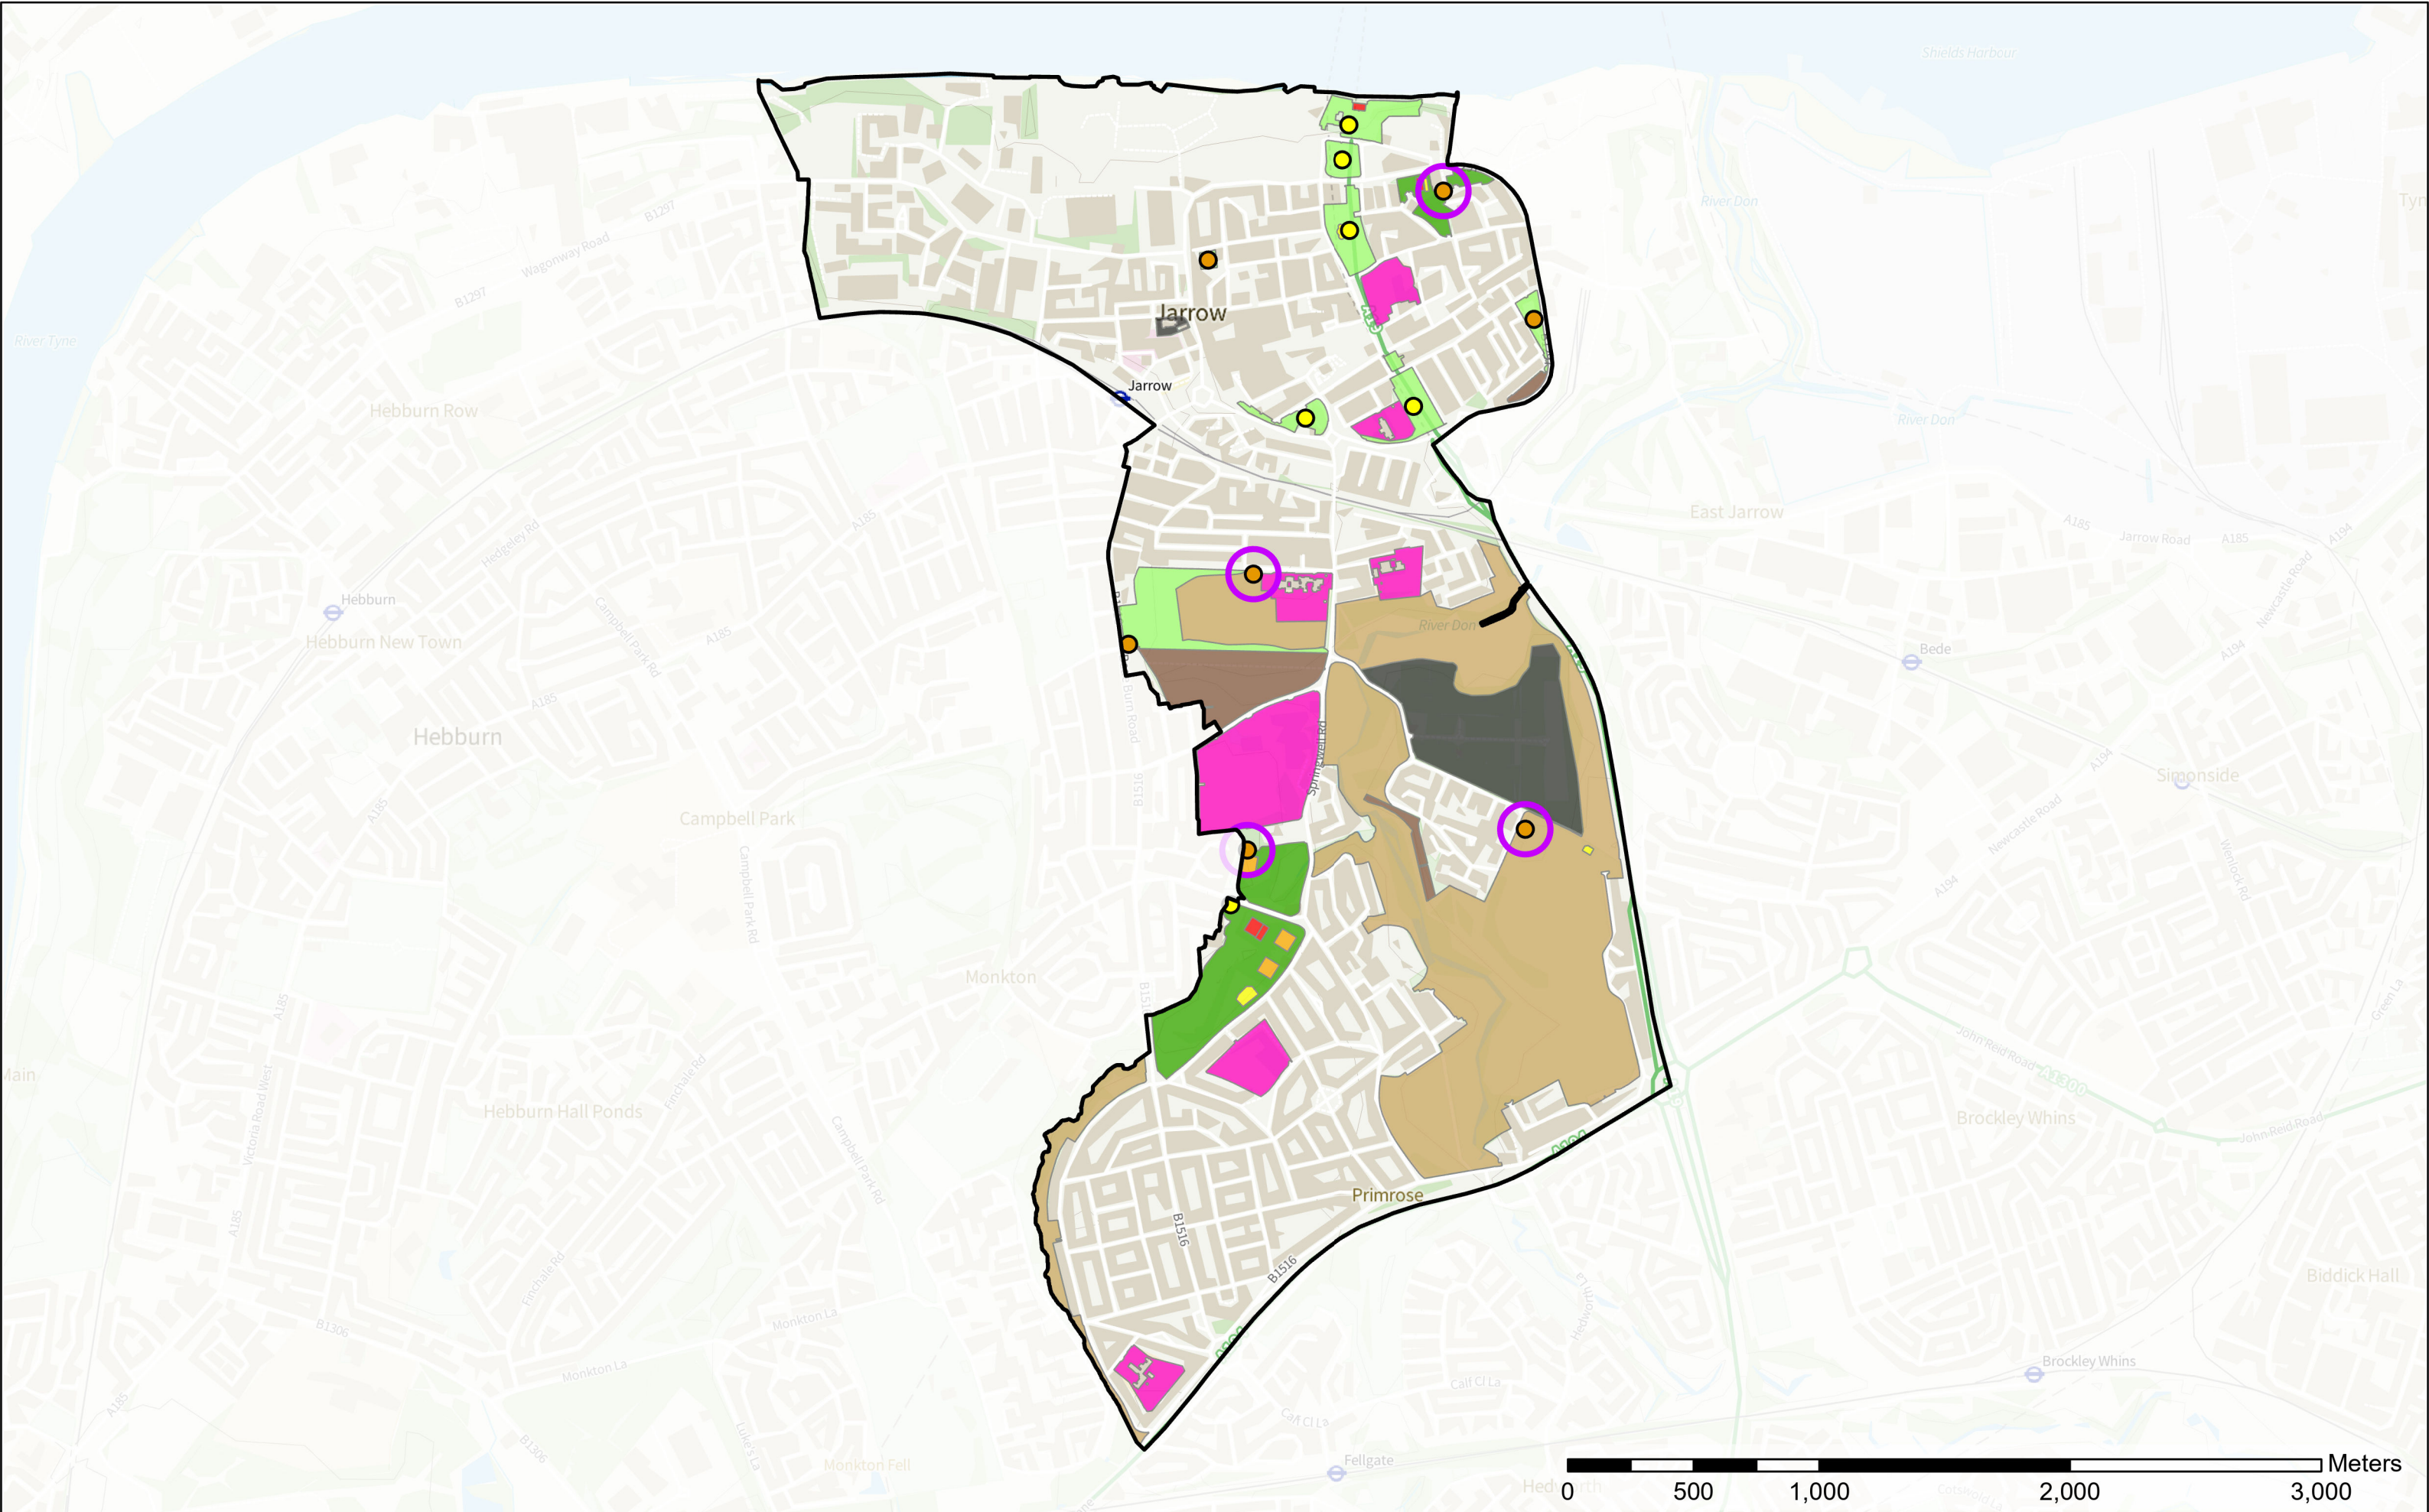

Scale: 1:16,831
Date: 06/03/2023

Monkton

Legend

- | | |
|-------------------------------------|-----------------------------------|
| Rank | Churchyard and Cemetery |
| ● Good 66-80% | Education |
| ● Fair 45-65% | Outdoor Sport (Fixed) |
| ○ 4 or Less on one or more criteria | Outdoor Sport (Restricted Access) |
| ■ Accessible Natural Green Space | Park and Recreation Ground |
| ■ Allotment | Play Space (Child) |
| ■ Amenity Green Space | Play Space (Youth) |
| □ Wards | |

Scale: 1:20,246
Date: 06/03/2023

Contains OS data © Crown Copyright and database right 2022
Contains data from OS Zoomstack

- Legend**
- Good 66-80%
 - Fair 45-65%
 - 4 or Less on one or more criteria
 - Accessible Natural Green Space
 - Allotment
 - Amenity Green Space
 - Churchyard and Cemetery
 - Education
 - Outdoor Sport (Fixed)
 - Park and Recreation Ground
 - Play Space (Child)
 - Play Space (Youth)
 - Wards