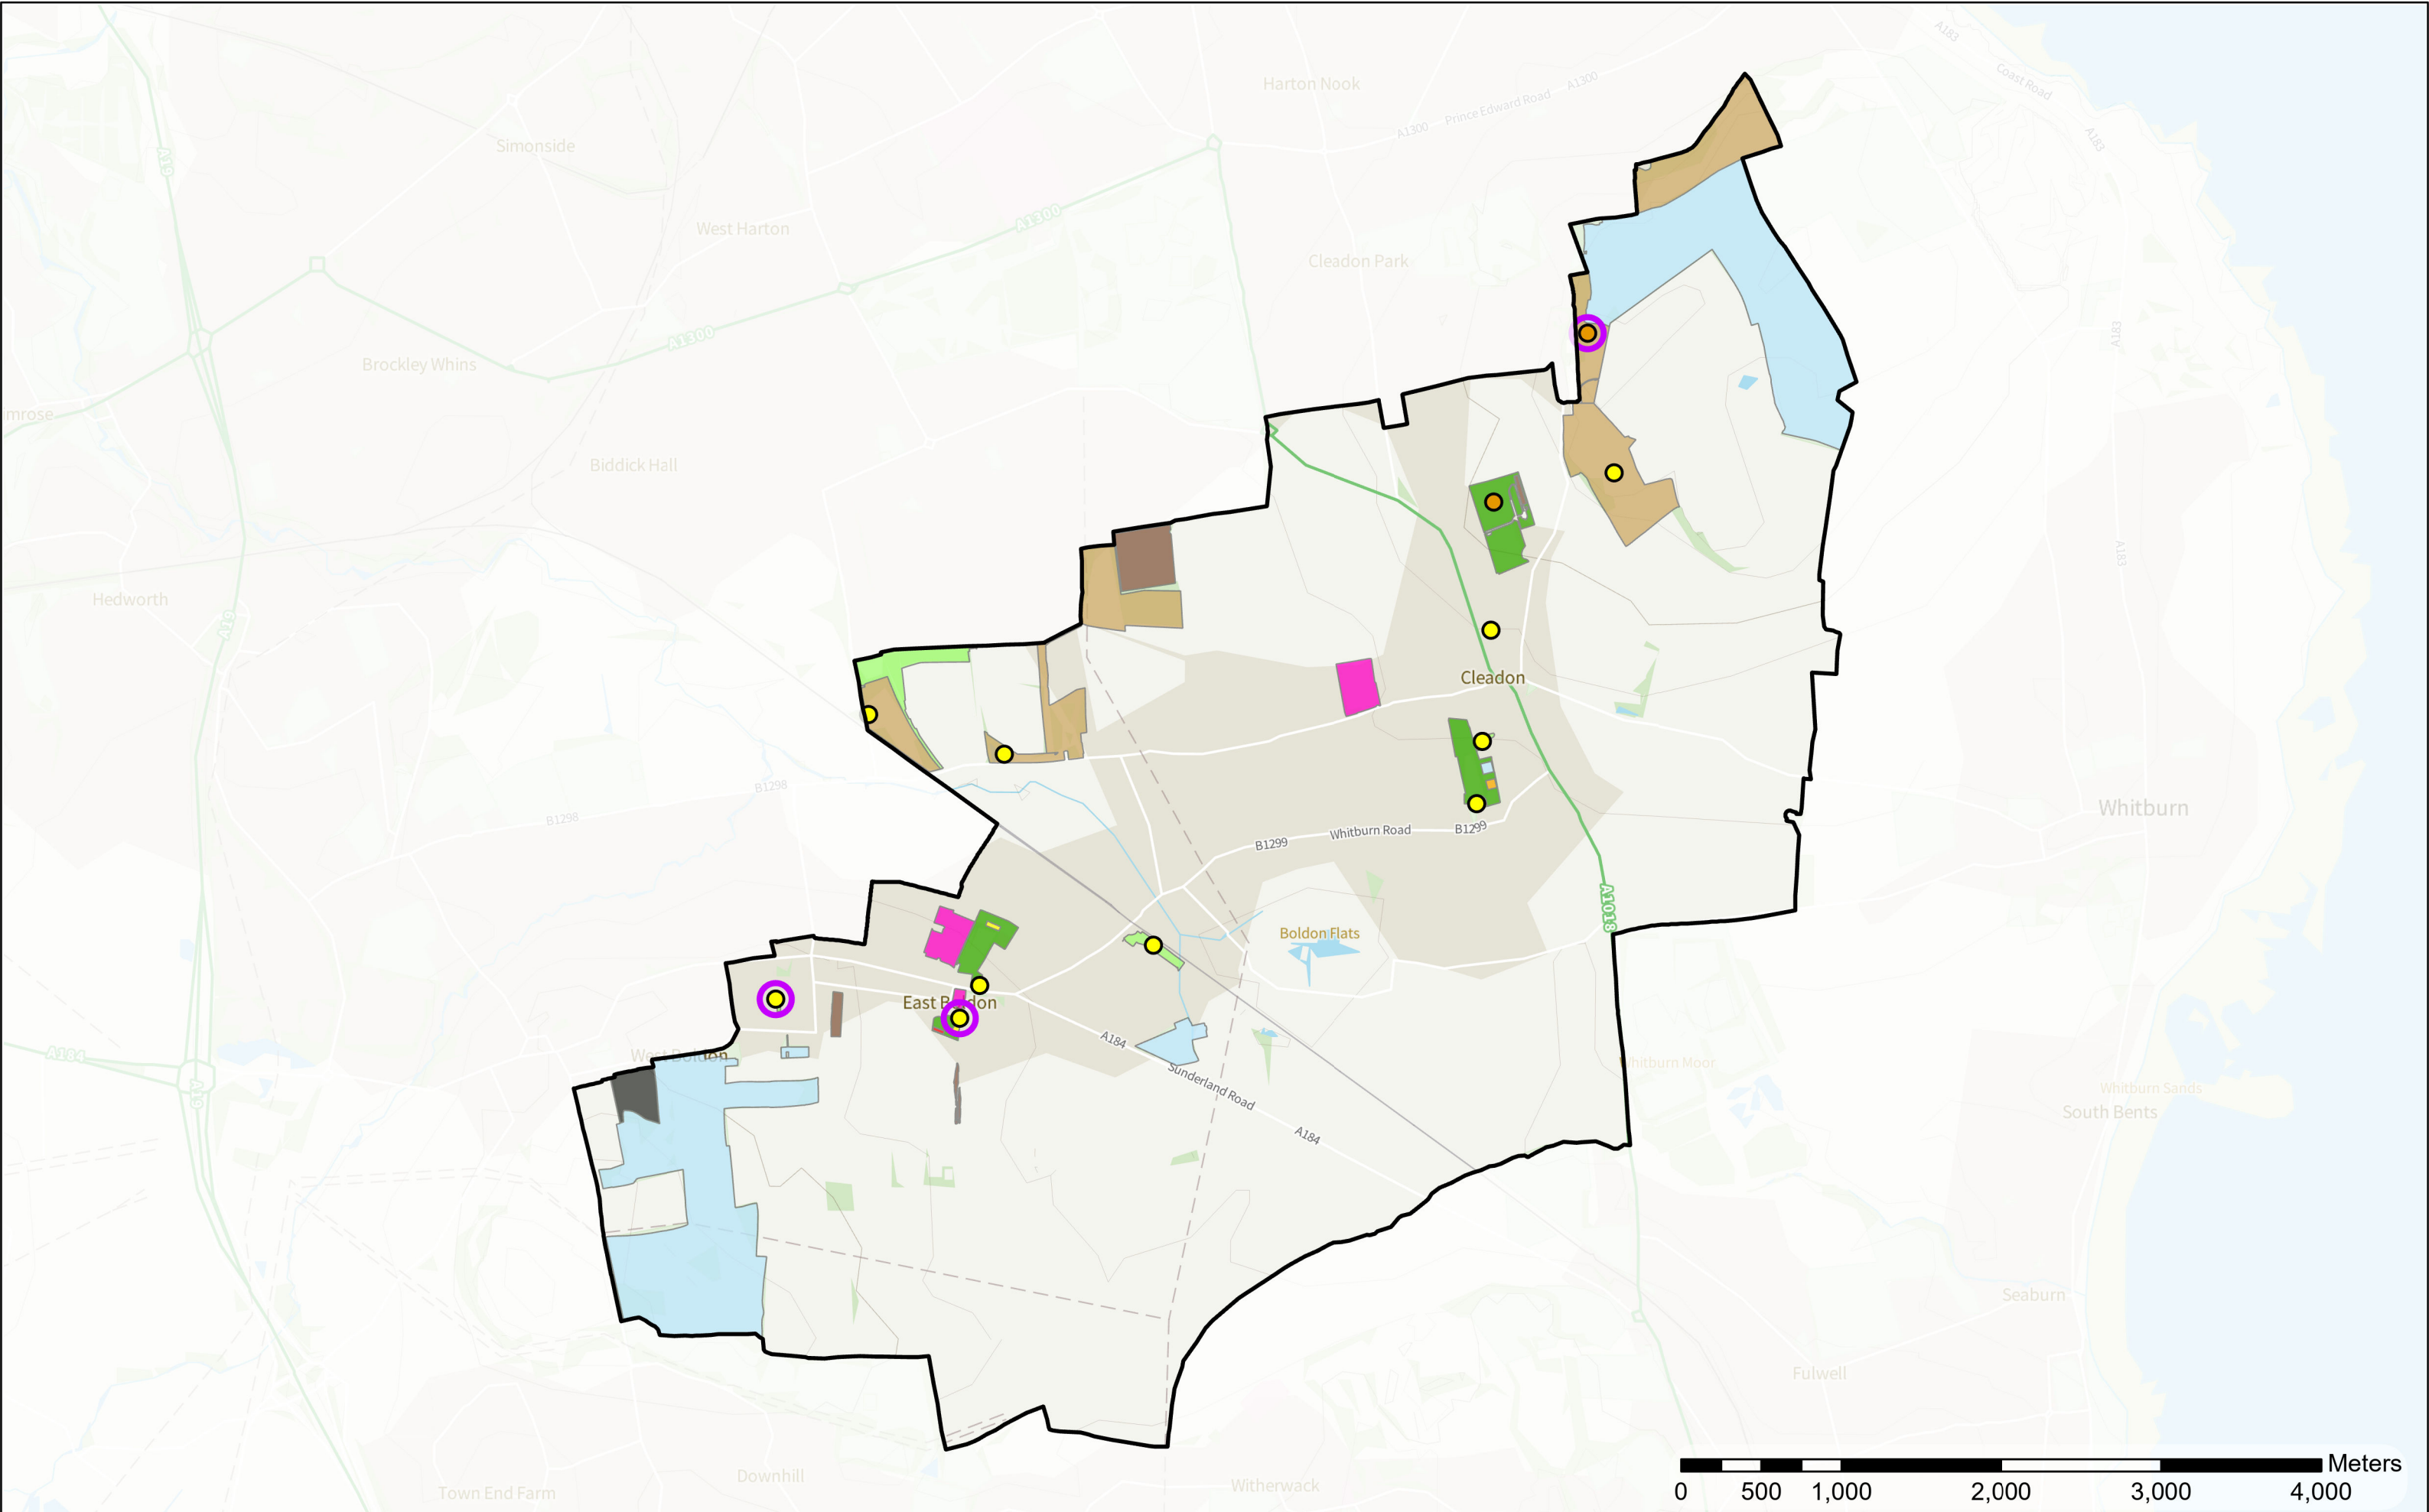

1. **Legend**
2. Good 66-80%
   - Fair 45-65%
   - 4 or Less on one or more criteria
   - Accessible Natural Green Space
   - Allotment
   - Amenity Green Space

- Churchyard and Cemetery
- Education
- Outdoor Sport (Fixed)
- Outdoor Sport (Restricted Access)
- Park and Recreation Ground
- Play Space (Child)
- Play Space (Youth)
- Wards

Cleadon and East Boldon

Contains OS data © Crown Copyright and database right 2022
Contains data from OS Zoomstack

Scale: 1:36,155
Date: 06/03/2023