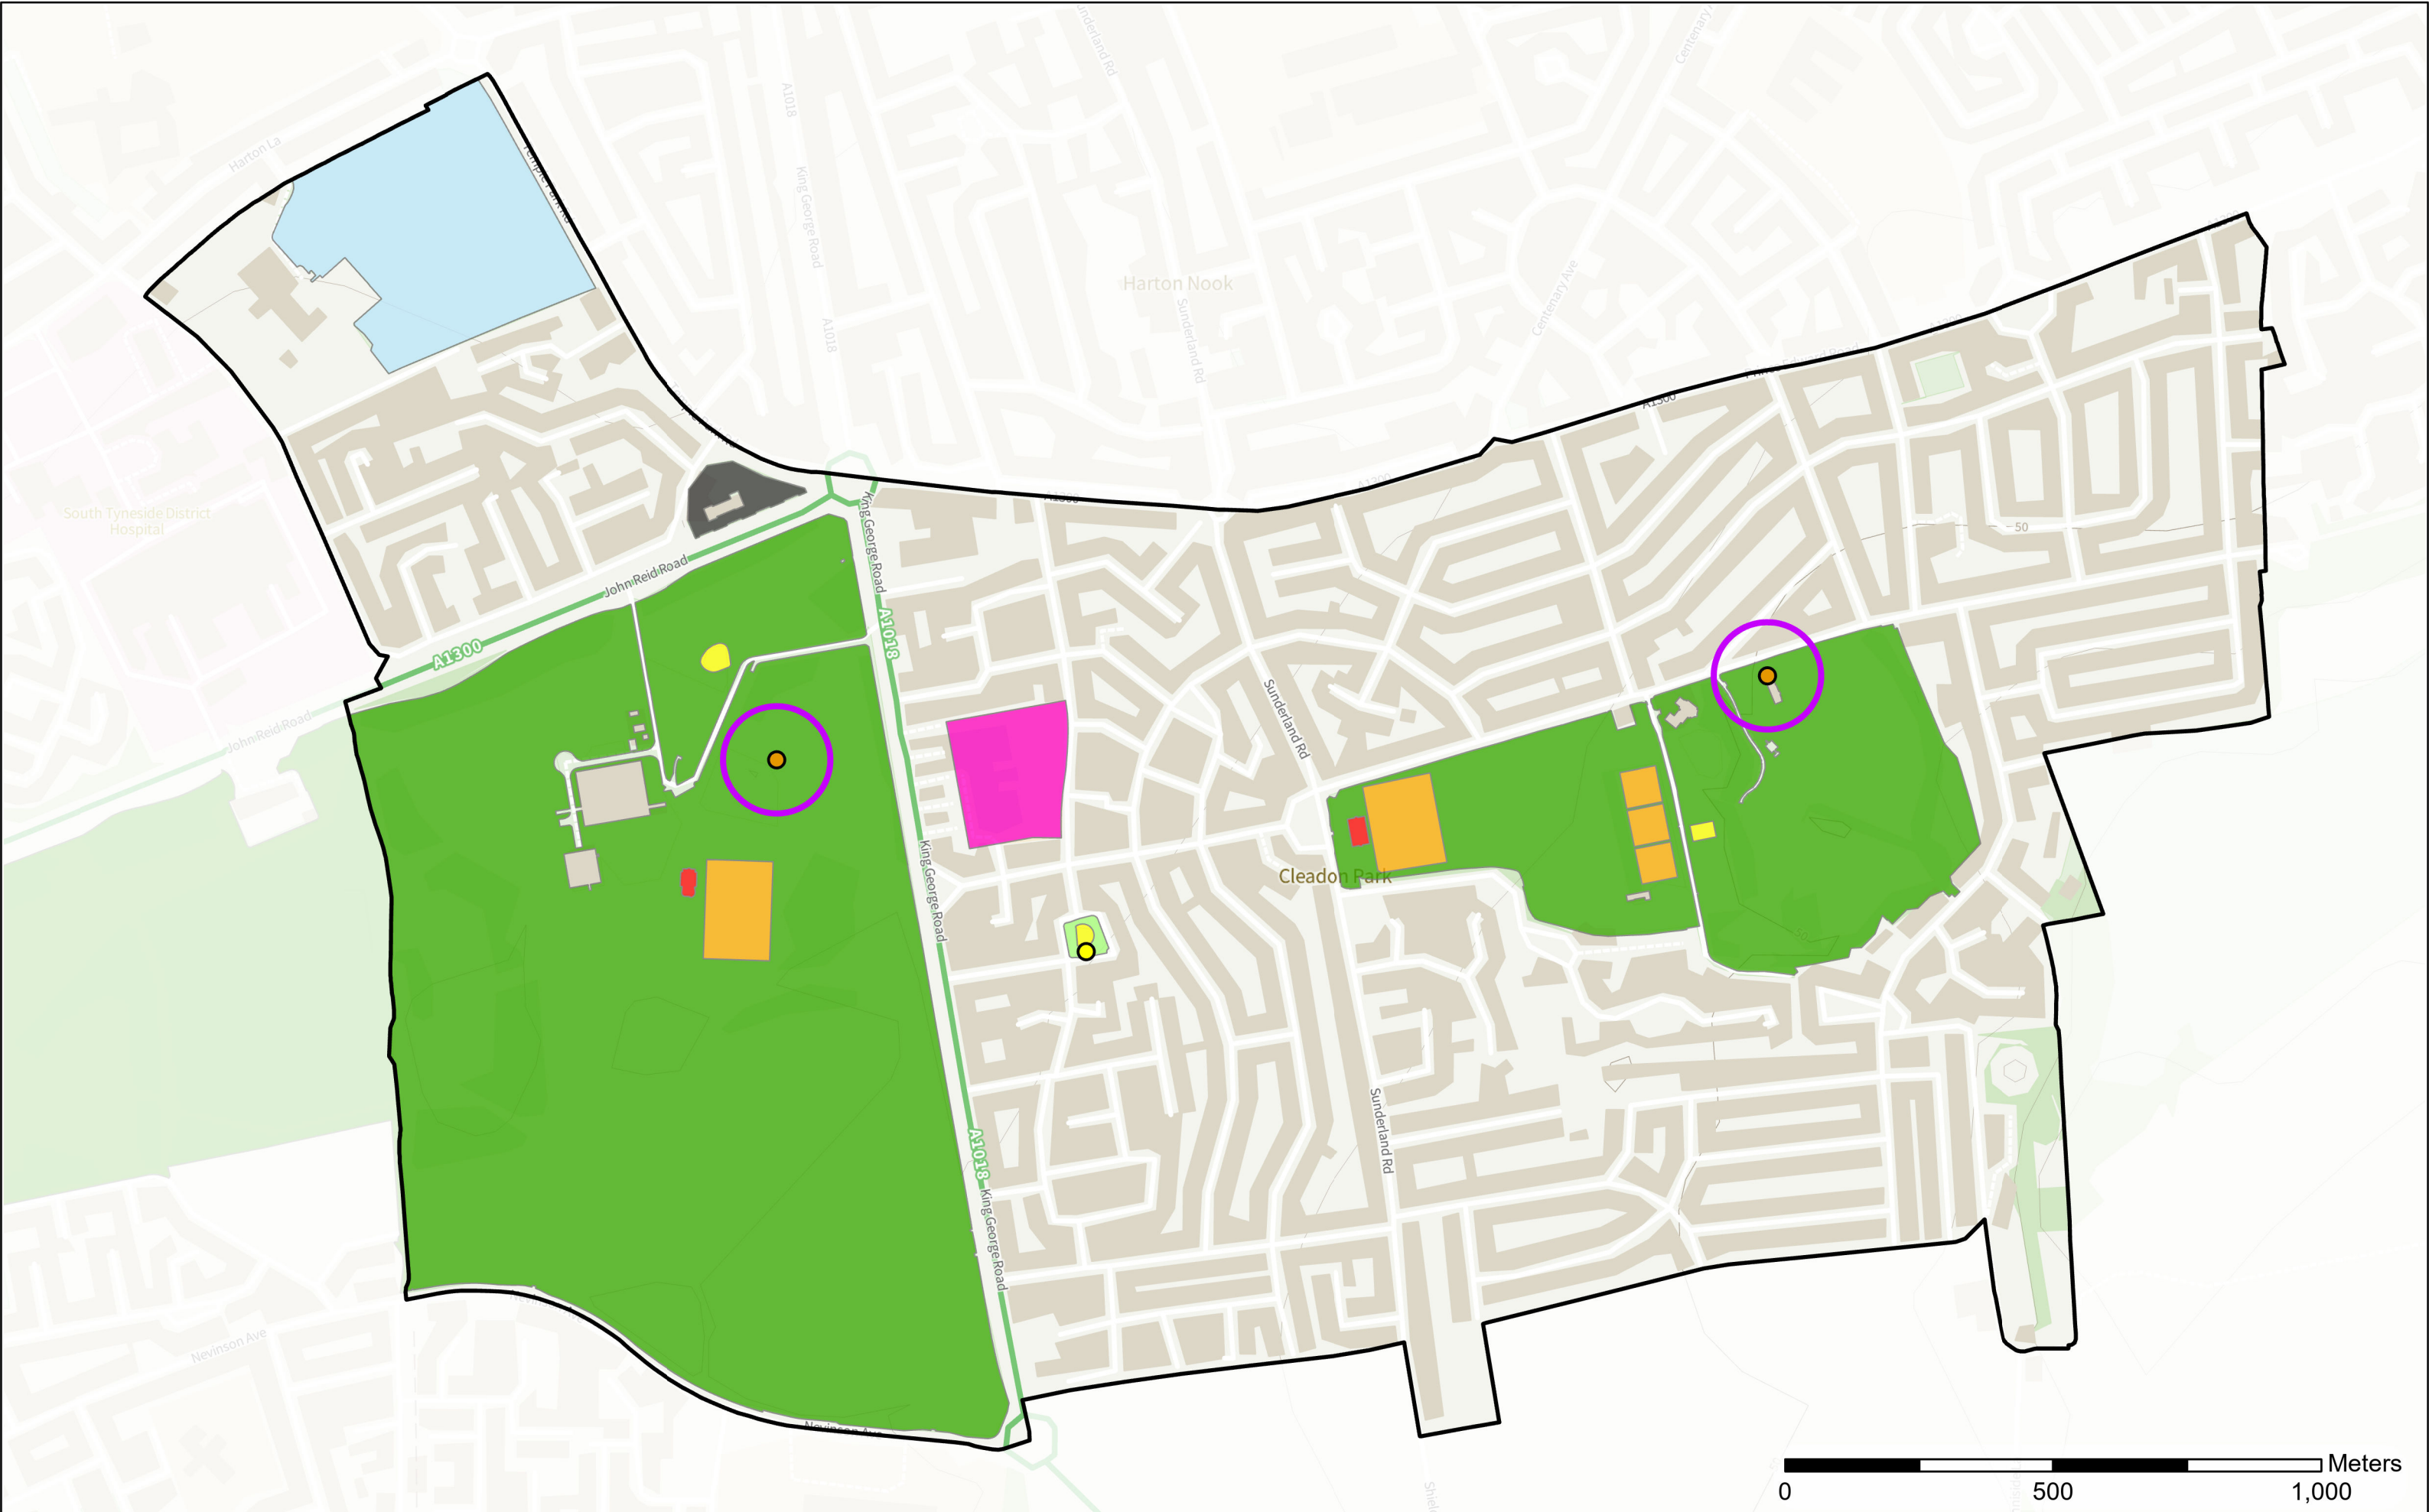

Contains OS data © Crown Copyright and database right 2022
Contains data from OS Zoomstack

Scale: 1:10,788
Date: 06/03/2023

Cleadon Park

1. **Legend**
2. Good 66-80%
   - Fair 45-65%
   - 4 or Less on one or more criteria
   - Accessible Natural Green Space
   - Amenity Green Space
   - Churchyard and Cemetery
   - Education
   - Outdoor Sport (Fixed)
   - Outdoor Sport (Restricted Access)
   - Park and Recreation Ground
   - Play Space (Child)
   - Play Space (Youth)
   - Wards