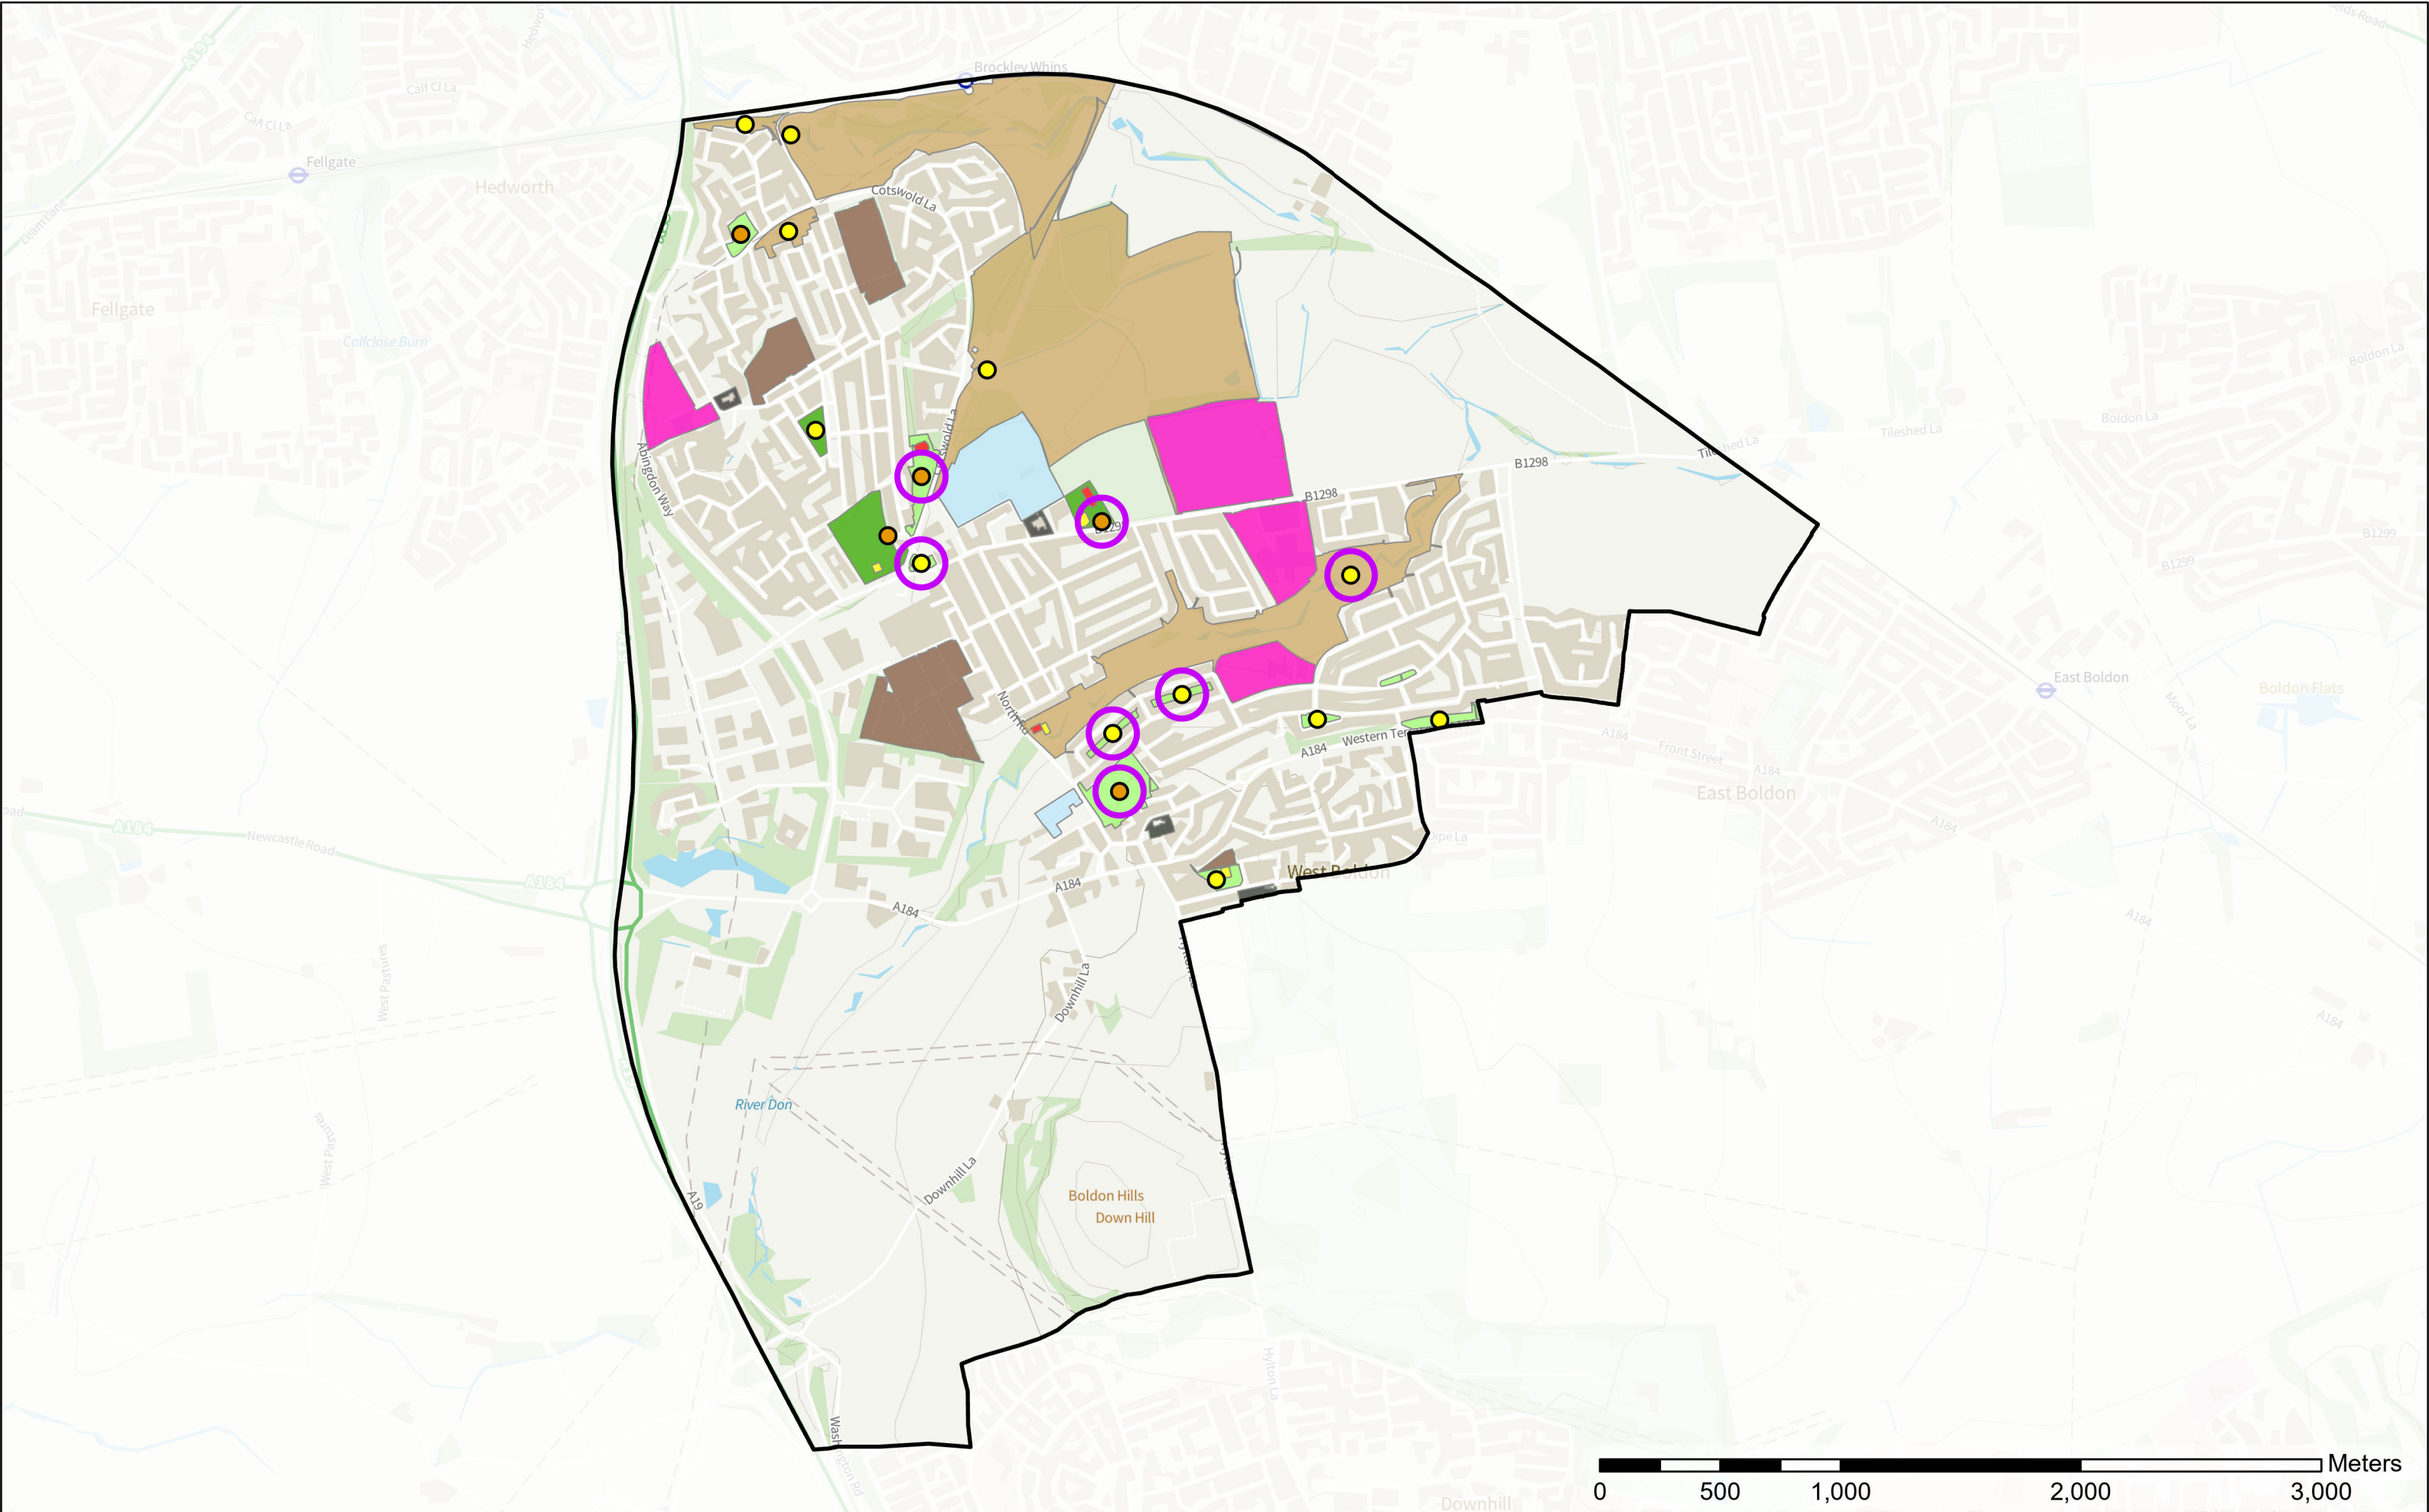

Boldon Colliery

1. **Legend**
2. Rank Good 66-80%
   - Rank Fair 45-65%
   - Rank 4 or Less on one or more criteria
   - Accessible Natural Green Space
   - Allotment
   - Amenity Green Space
   - Churchyard and Cemetery
   - Education
   - Outdoor Sport (Restricted Access)
   - Park and Recreation Ground
   - Play Space (Child)
   - Play Space (Youth)
   - Wards

Scale: 1:24,062
Date: 06/03/2023

Contains OS data © Crown Copyright and database right 2022
Contains data from OS Zoomstack