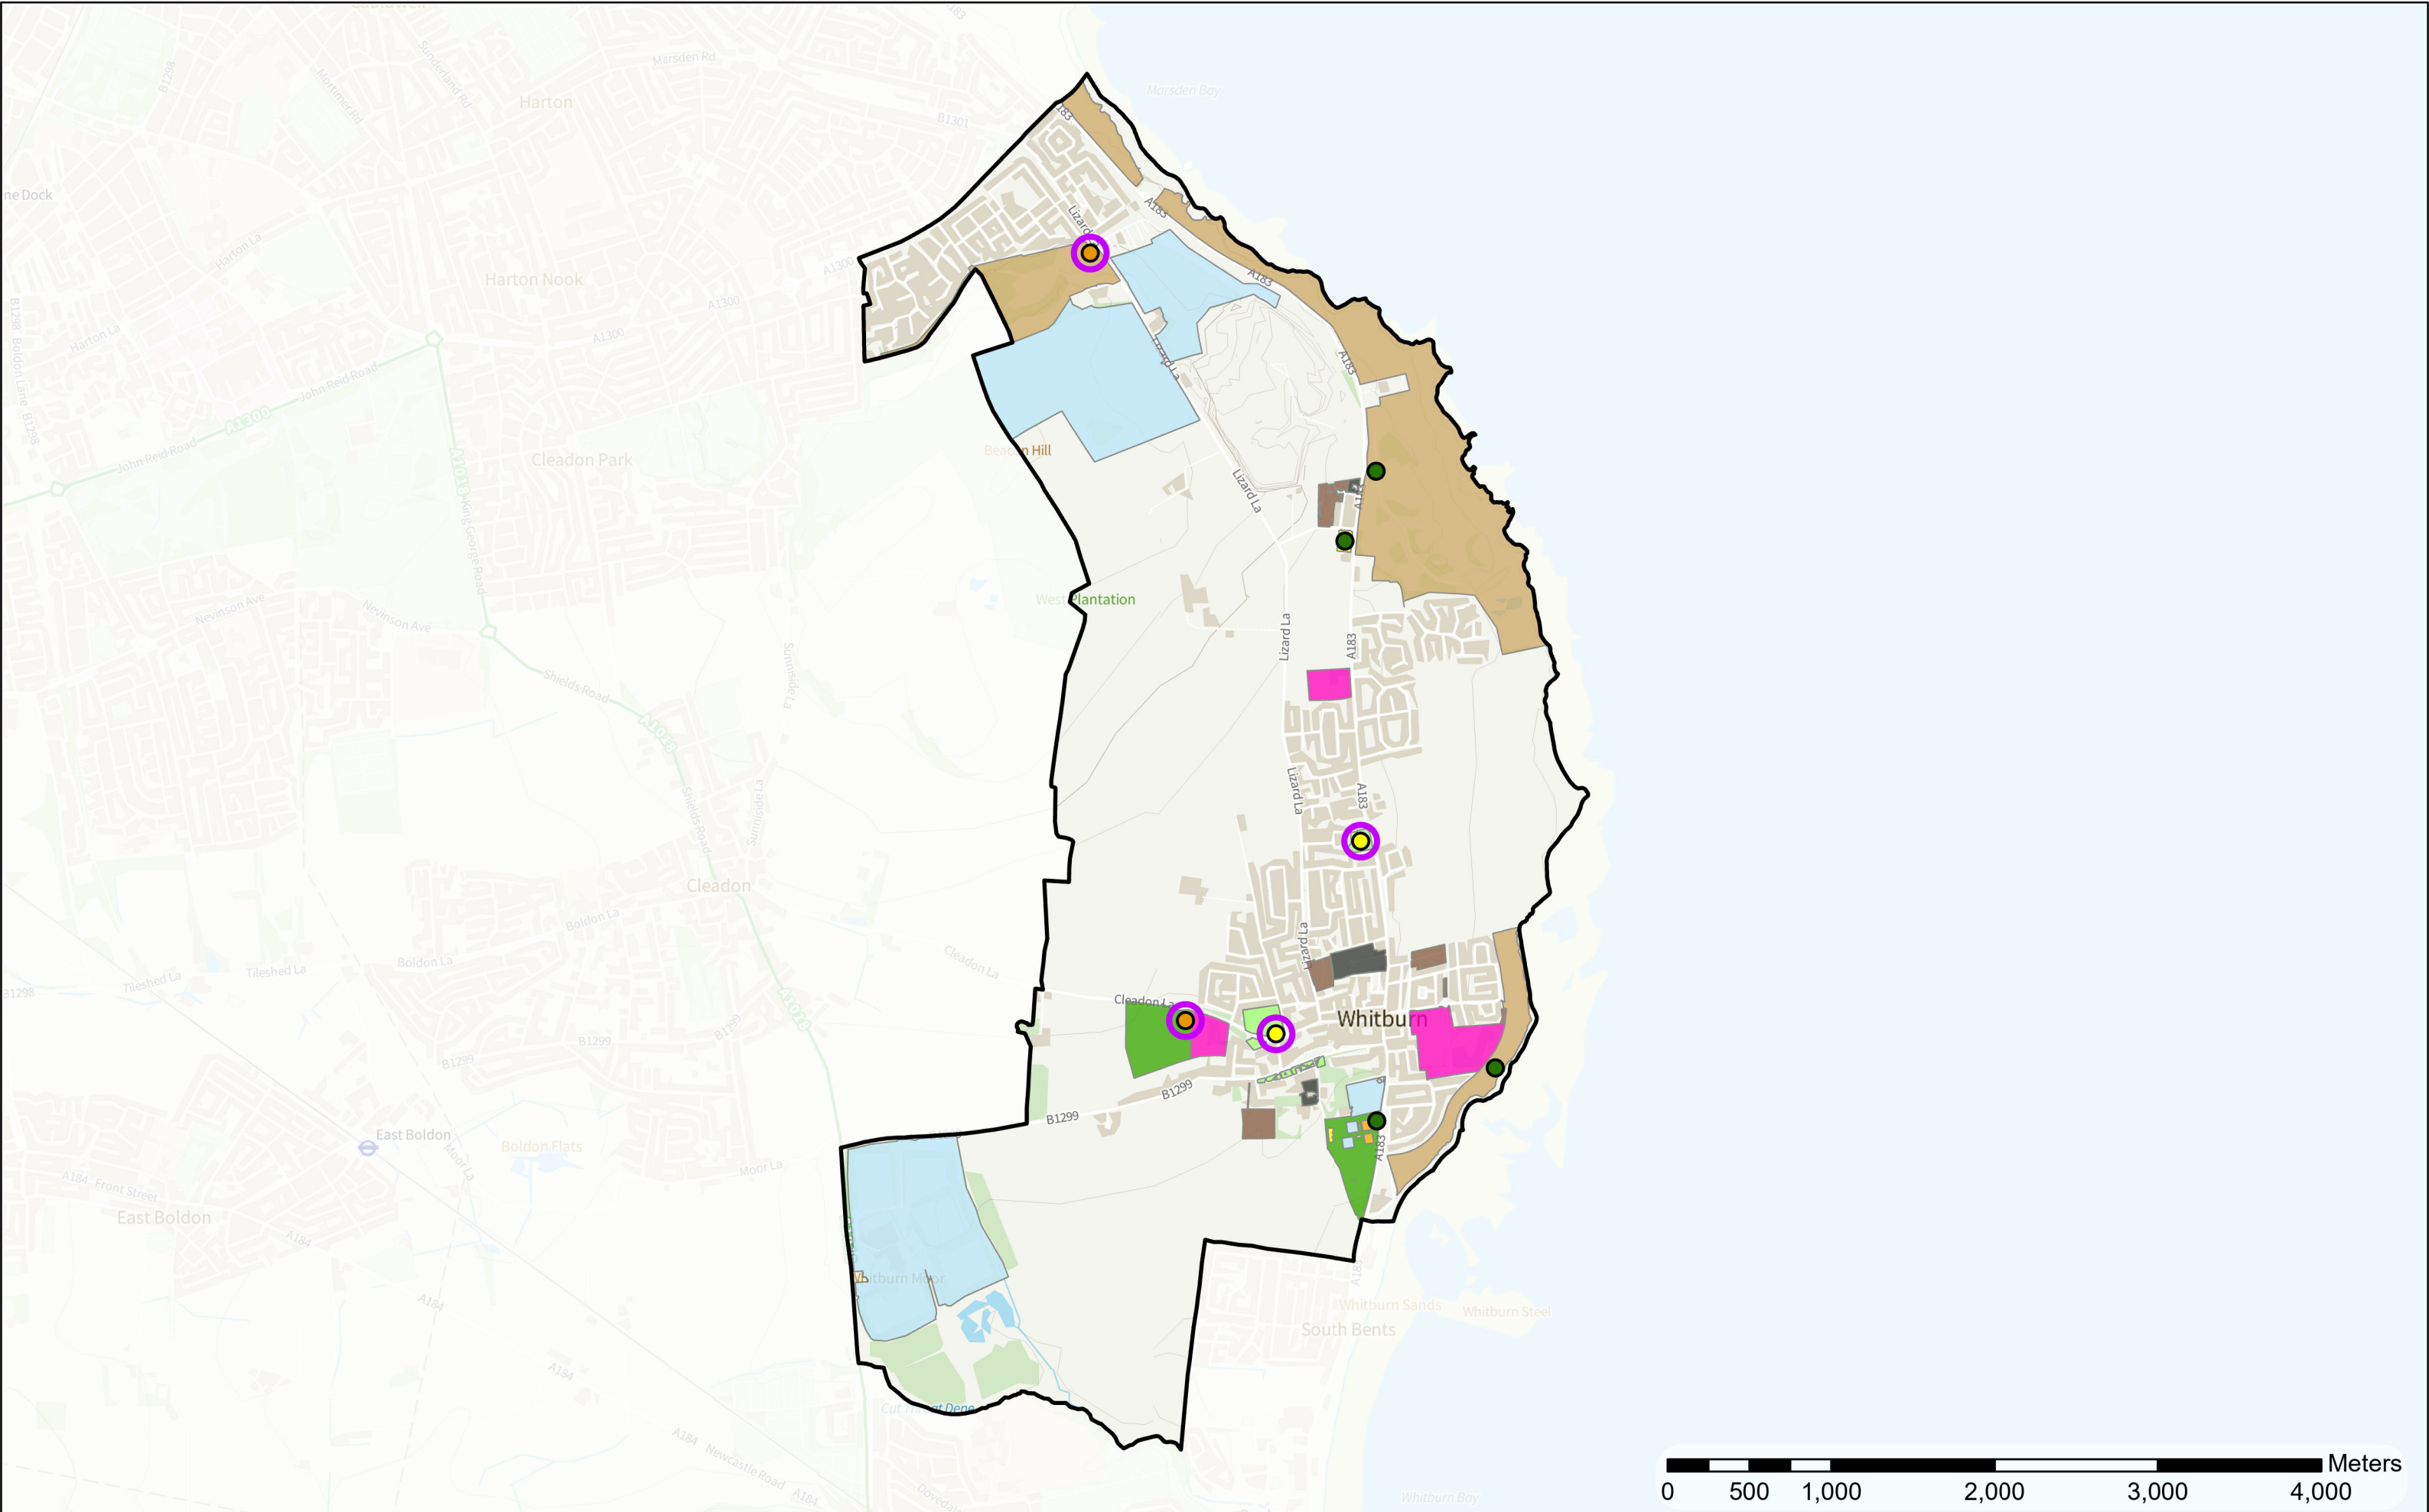

Scale: 1:11,412
 Date: 06/03/2023

West Park

- Legend**
- Good 66-80%
 - Fair 45-65%
 - 4 or Less on one or more criteria
 - Allotment
 - Amenity Green Space
 - Churchyard and Cemetery
 - Education
 - Outdoor Sport (Fixed)
 - Outdoor Sport (Restricted Access)
 - Park and Recreation Ground
 - Play Space (Child)
 - Play Space (Youth)
 - Wards

Contains OS data © Crown Copyright and database right 2022
Contains data from OS Zoomstack

Scale: 1:12,045
Date: 06/03/2023

Westoe

- Legend**
- Rank Good 66-80%
 - 4 or Less on one or more criteria
 - Amenity Green Space
 - Churchyard and Cemetery
 - Wards
 - Outdoor Sport (Fixed)
 - Outdoor Sport (Restricted Access)
 - Park and Recreation Ground
 - Play Space (Child)
 - Play Space (Youth)

Contains OS data © Crown Copyright and database right 2022
 Contains data from OS Zoomstack

Scale: 1:35,401
 Date: 06/03/2023

Whitburn and Marsden

Legend

- | | |
|-----------------------------------|-----------------------------------|
| Rank | Amenity Green Space |
| Excellent ≥ 81% | Churchyard and Cemetery |
| Good 66-80% | Education |
| Fair 45-65% | Outdoor Sport (Fixed) |
| 4 or Less on one or more criteria | Outdoor Sport (Restricted Access) |
| Accessible Natural Green Space | Park and Recreation Ground |
| Allotment | Play Space (Child) |
| Wards | |

Contains OS data © Crown Copyright and database right 2022
 Contains data from OS Zoomstack

Scale: 1:15,053
 Date: 06/03/2023

Whiteleas

Legend

- | | |
|-----------------------------------|-----------------------------------|
| Rank | Amenity Green Space |
| Fair 45-65% | Churchyard and Cemetery |
| Poor ≤ 45% | Education |
| 4 or Less on one or more criteria | Outdoor Sport (Restricted Access) |
| Accessible Natural Green Space | Play Space (Child) |
| Allotment | Wards |