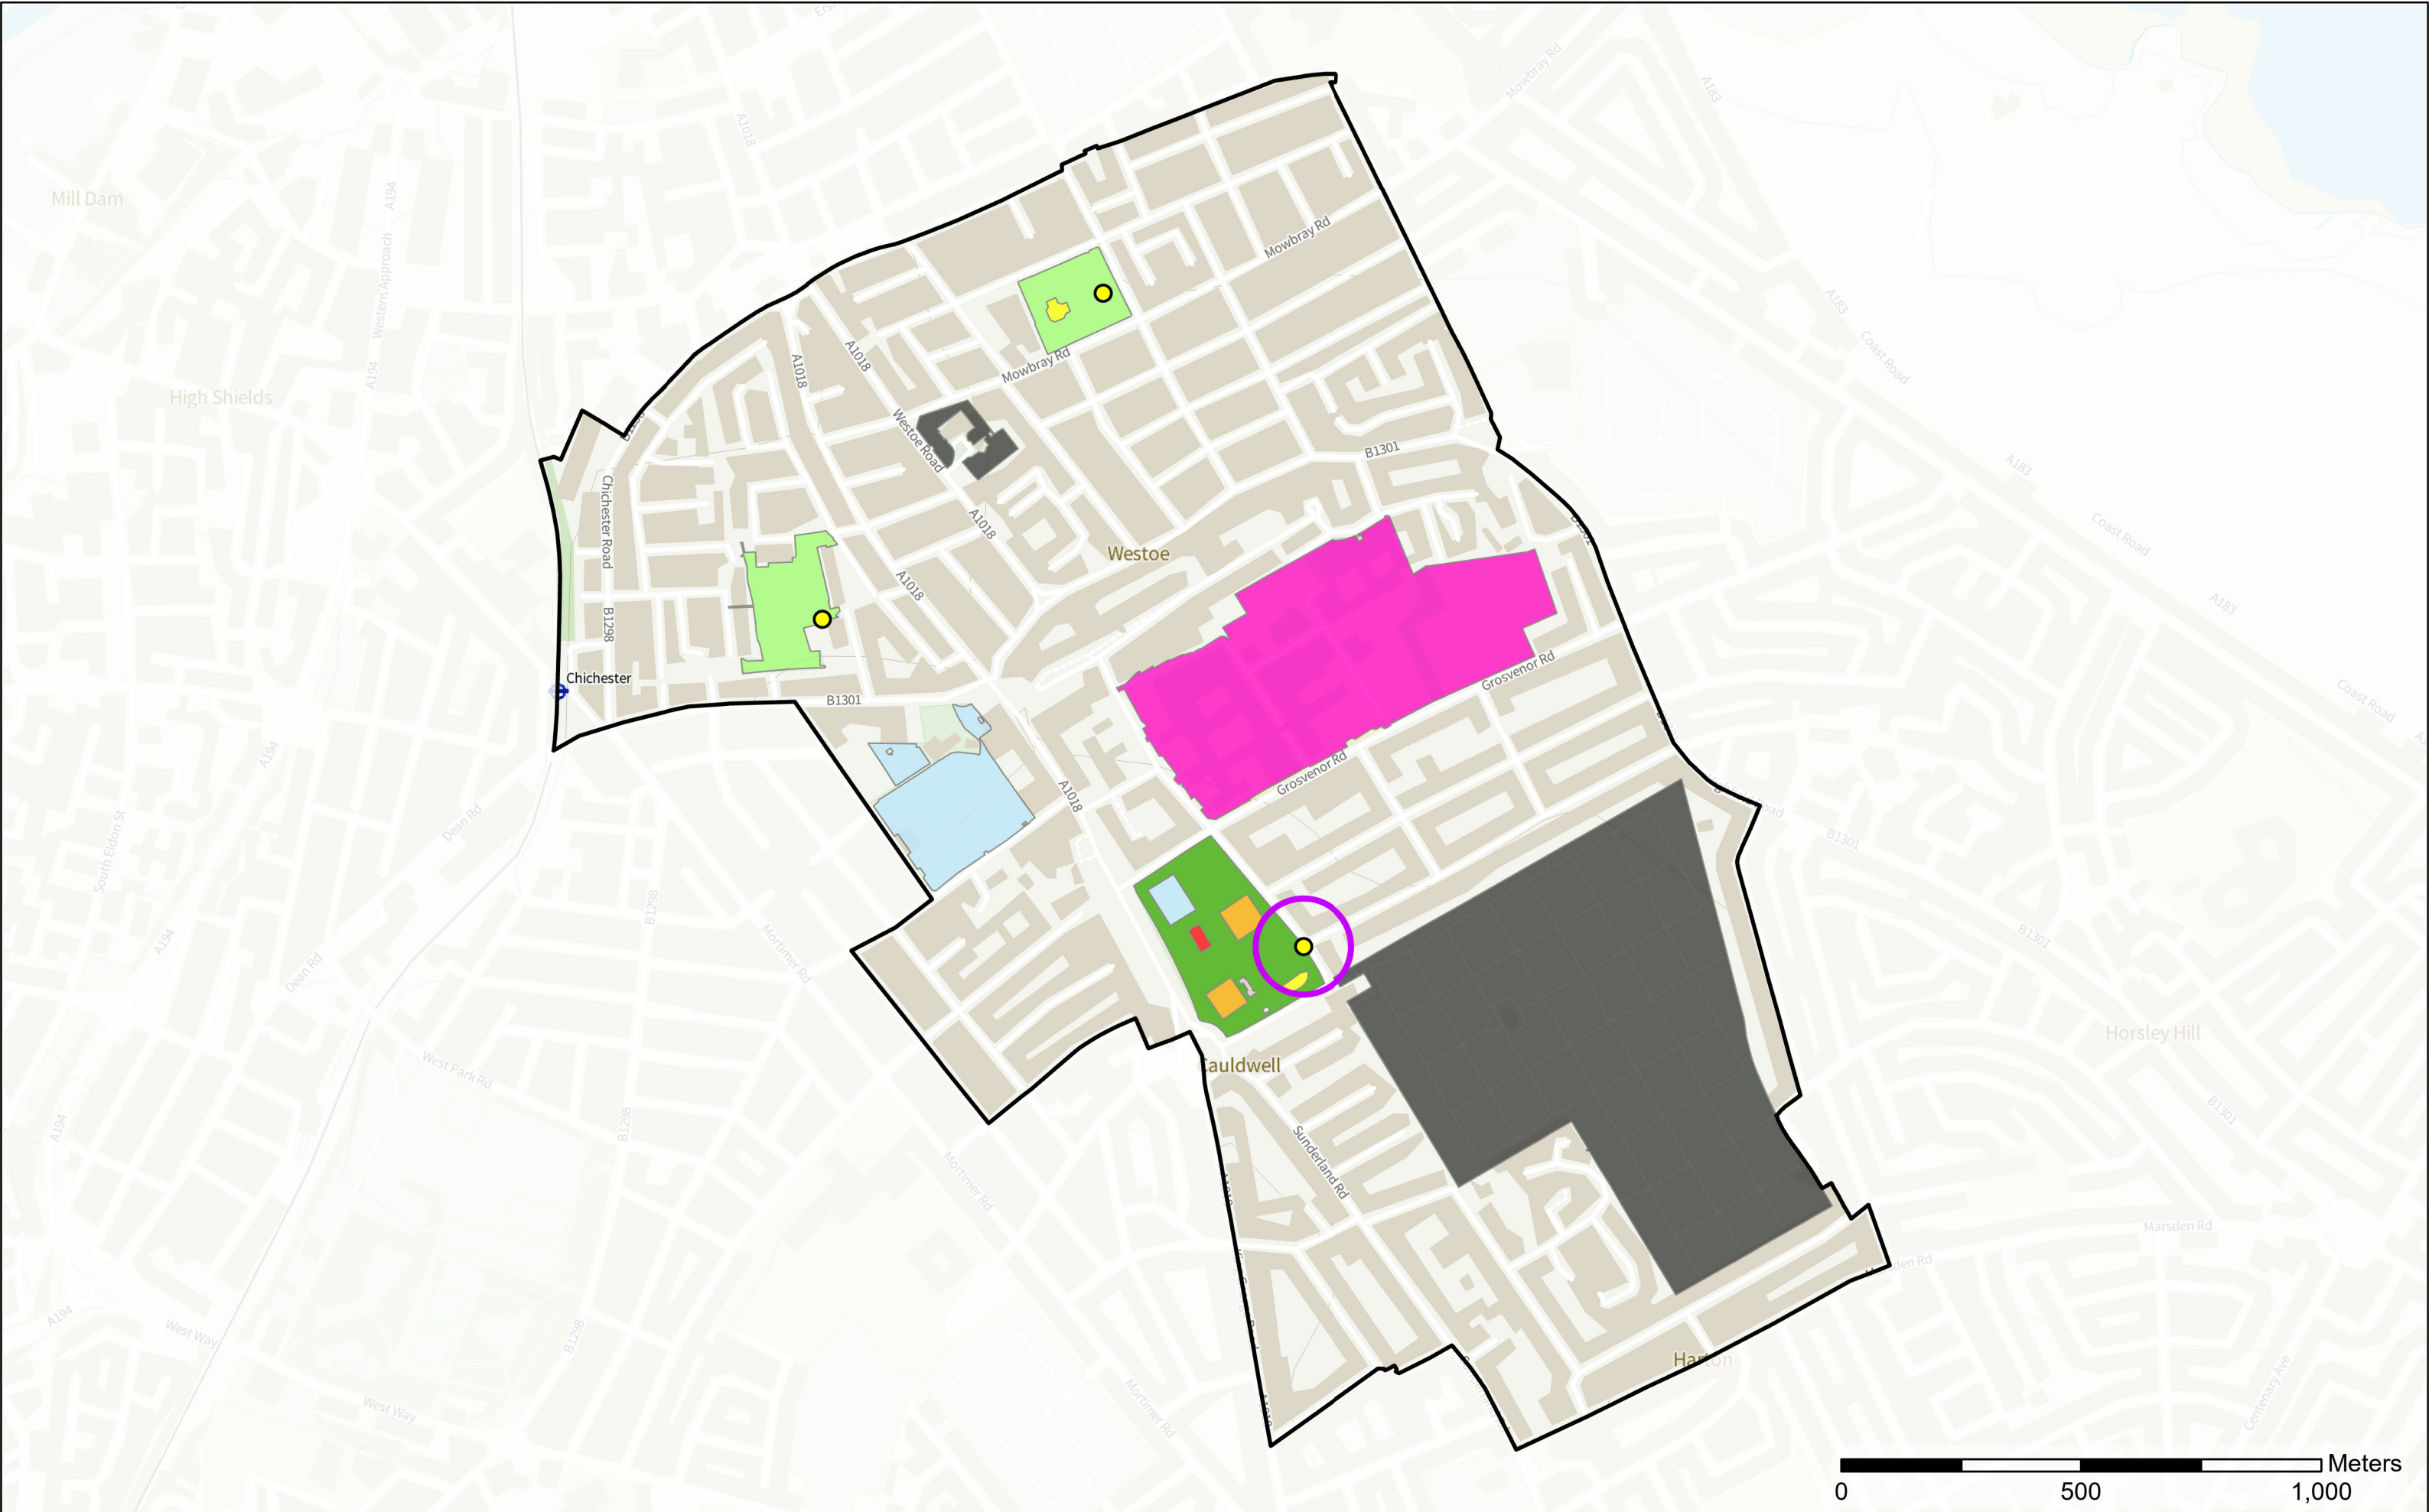

Contains OS data © Crown Copyright and database right 2022
Contains data from OS Zoomstack

Scale: 1:23,757
Date: 06/03/2023

Contains OS data © Crown Copyright and database right 2022
 Contains data from OS Zoomstack

Scale: 1:11,412
 Date: 06/03/2023

West Park

- Legend**
- Good 66-80%
 - Fair 45-65%
 - 4 or Less on one or more criteria
 - Allotment
 - Amenity Green Space
 - Churchyard and Cemetery
 - Education
 - Outdoor Sport (Fixed)
 - Outdoor Sport (Restricted Access)
 - Park and Recreation Ground
 - Play Space (Child)
 - Play Space (Youth)
 - Wards

Contains OS data © Crown Copyright and database right 2022
Contains data from OS Zoomstack

Scale: 1:12,045
Date: 06/03/2023

Westoe

- Legend**
- Rank Good 66-80%
 - 4 or Less on one or more criteria
 - Amenity Green Space
 - Churchyard and Cemetery
 - Wards
 - Outdoor Sport (Fixed)
 - Outdoor Sport (Restricted Access)
 - Park and Recreation Ground
 - Play Space (Child)
 - Play Space (Youth)