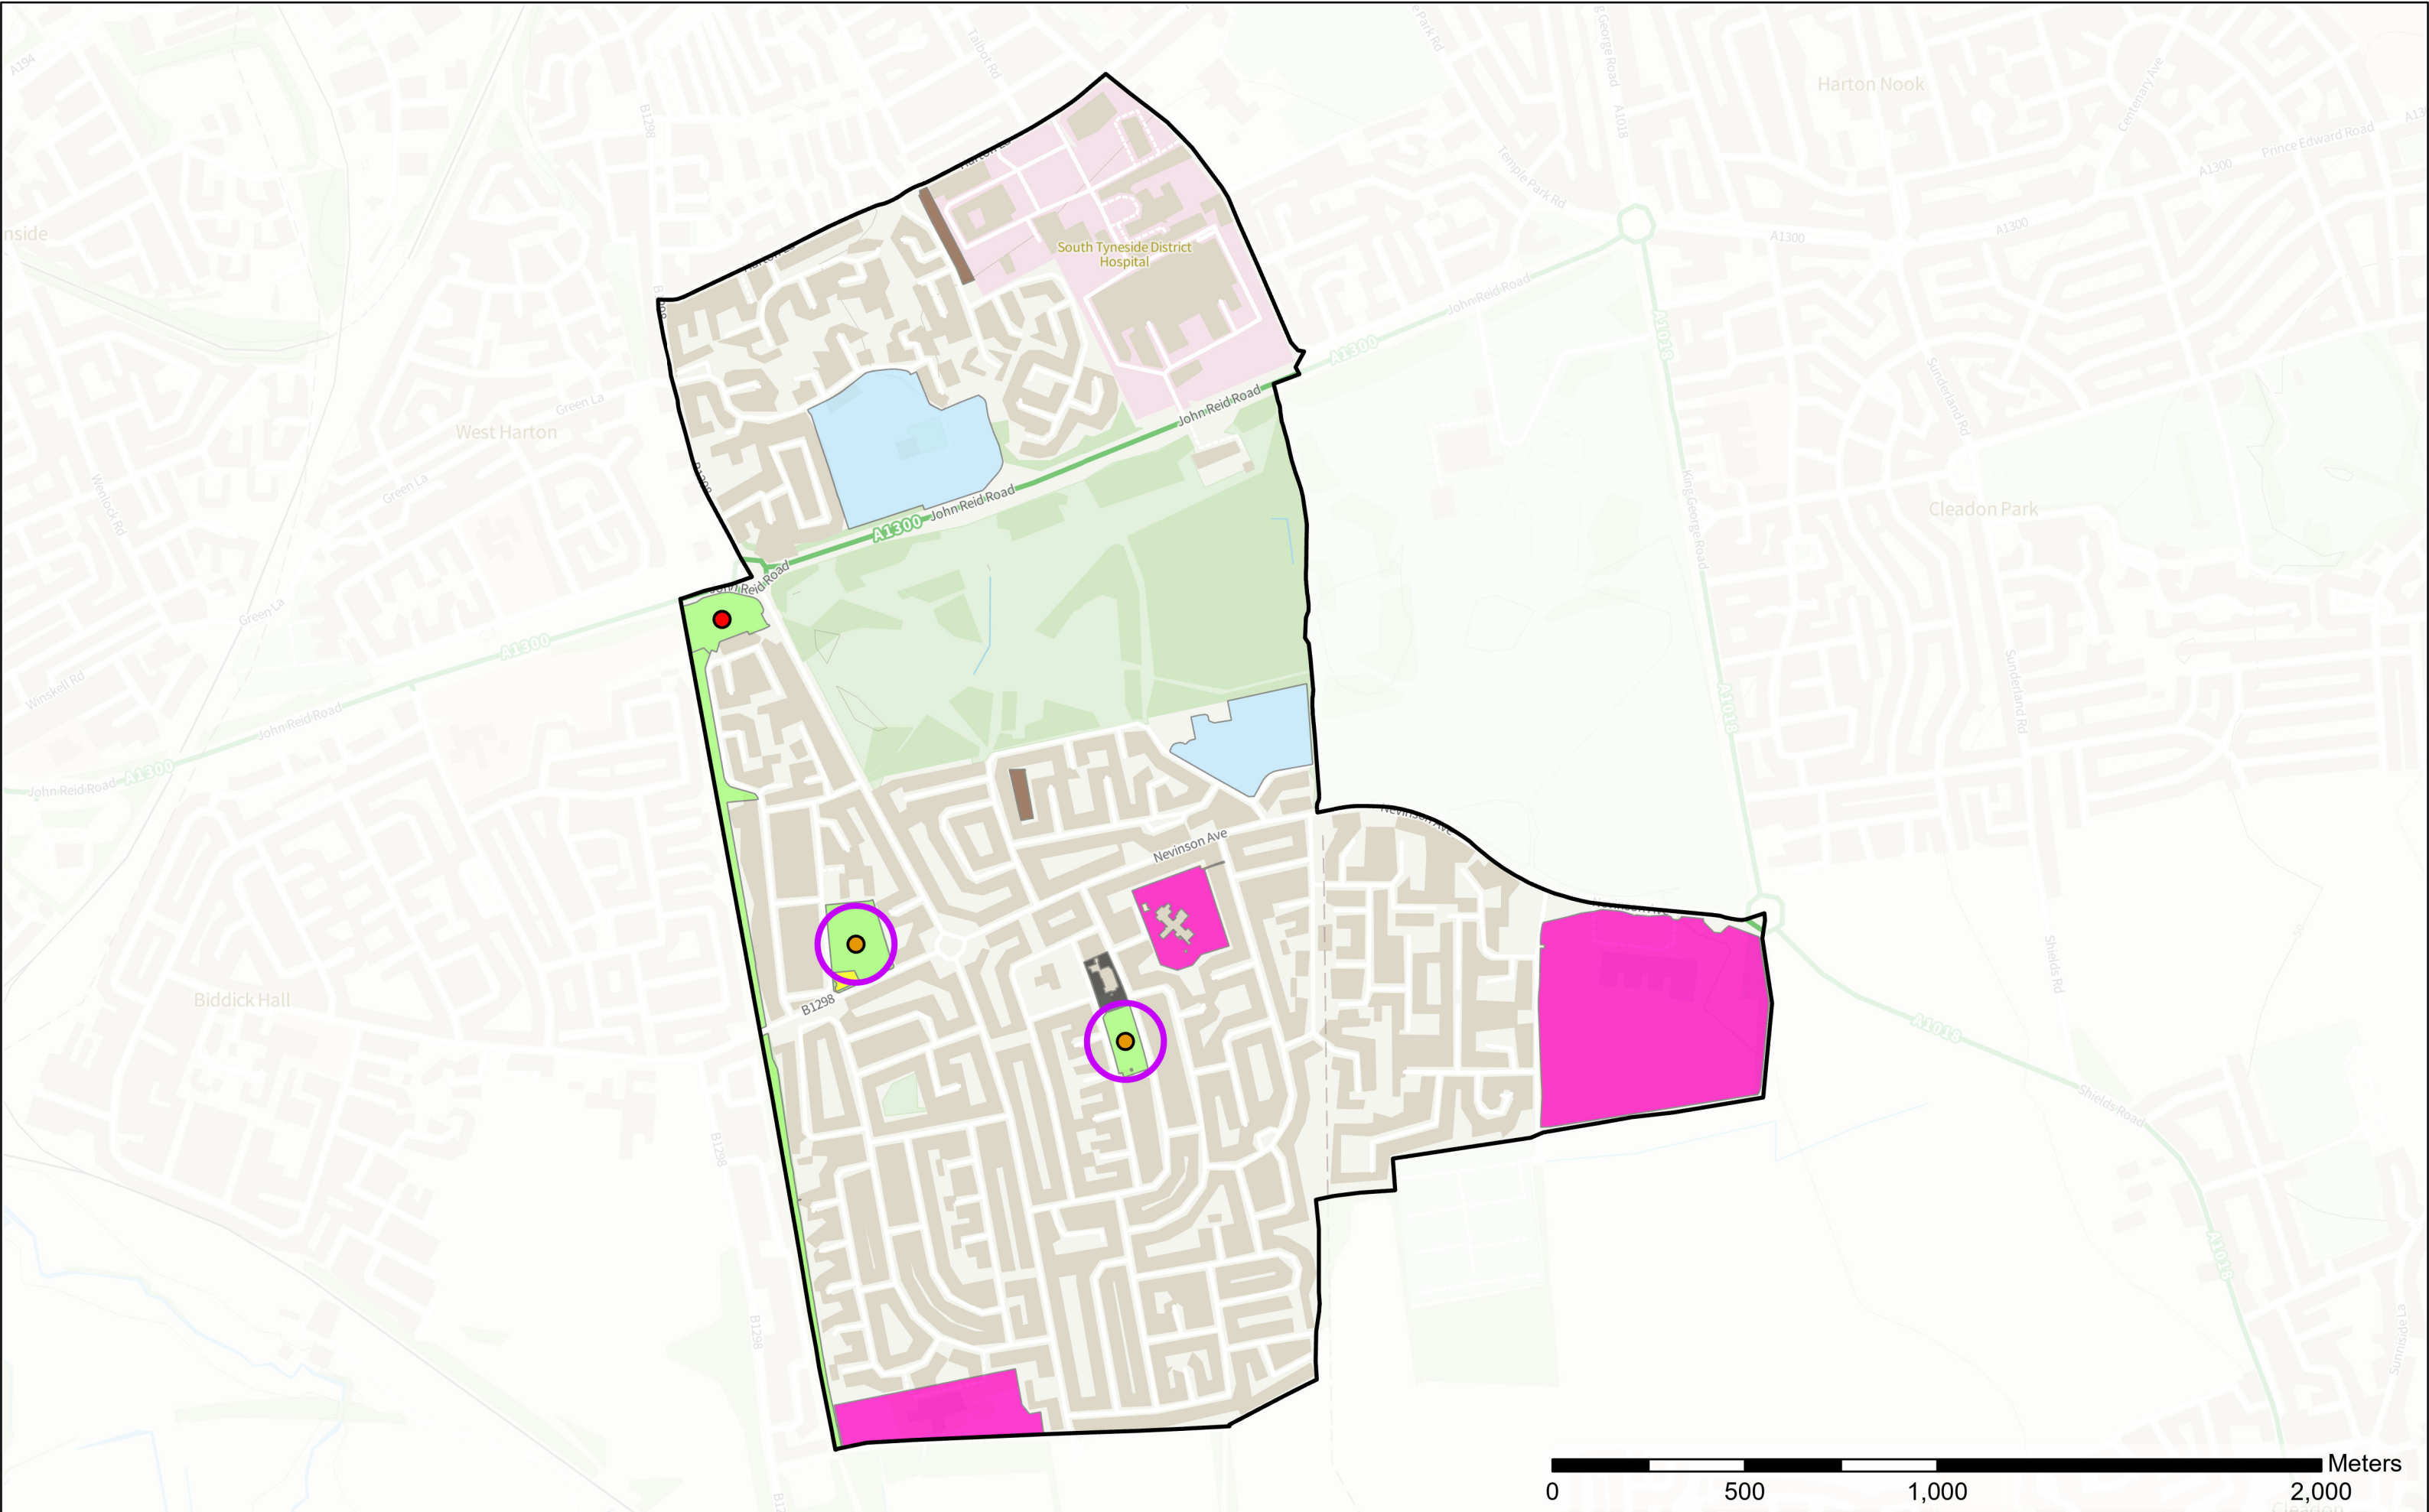

Contains OS data © Crown Copyright and database right 2022
Contains data from OS Zoomstack

Scale: 1:12,045
Date: 06/03/2023

Westoe

- Legend**
- Rank Good 66-80%
 - 4 or Less on one or more criteria
 - Amenity Green Space
 - Churchyard and Cemetery
 - Wards
 - Outdoor Sport (Fixed)
 - Outdoor Sport (Restricted Access)
 - Park and Recreation Ground
 - Play Space (Child)
 - Play Space (Youth)

Contains OS data © Crown Copyright and database right 2022
 Contains data from OS Zoomstack

Scale: 1:35,401
 Date: 06/03/2023

Whitburn and Marsden

Legend

- | | |
|-----------------------------------|-----------------------------------|
| Rank | Amenity Green Space |
| Excellent ≥ 81% | Churchyard and Cemetery |
| Good 66-80% | Education |
| Fair 45-65% | Outdoor Sport (Fixed) |
| 4 or Less on one or more criteria | Outdoor Sport (Restricted Access) |
| Accessible Natural Green Space | Park and Recreation Ground |
| Allotment | Play Space (Child) |
| Wards | |

Contains OS data © Crown Copyright and database right 2022
 Contains data from OS Zoomstack

Scale: 1:15,053
 Date: 06/03/2023

Whiteleas

Legend

- | | |
|-----------------------------------|-----------------------------------|
| Rank | Amenity Green Space |
| Fair 45-65% | Churchyard and Cemetery |
| Poor ≤ 45% | Education |
| 4 or Less on one or more criteria | Outdoor Sport (Restricted Access) |
| Accessible Natural Green Space | Play Space (Child) |
| Allotment | Wards |