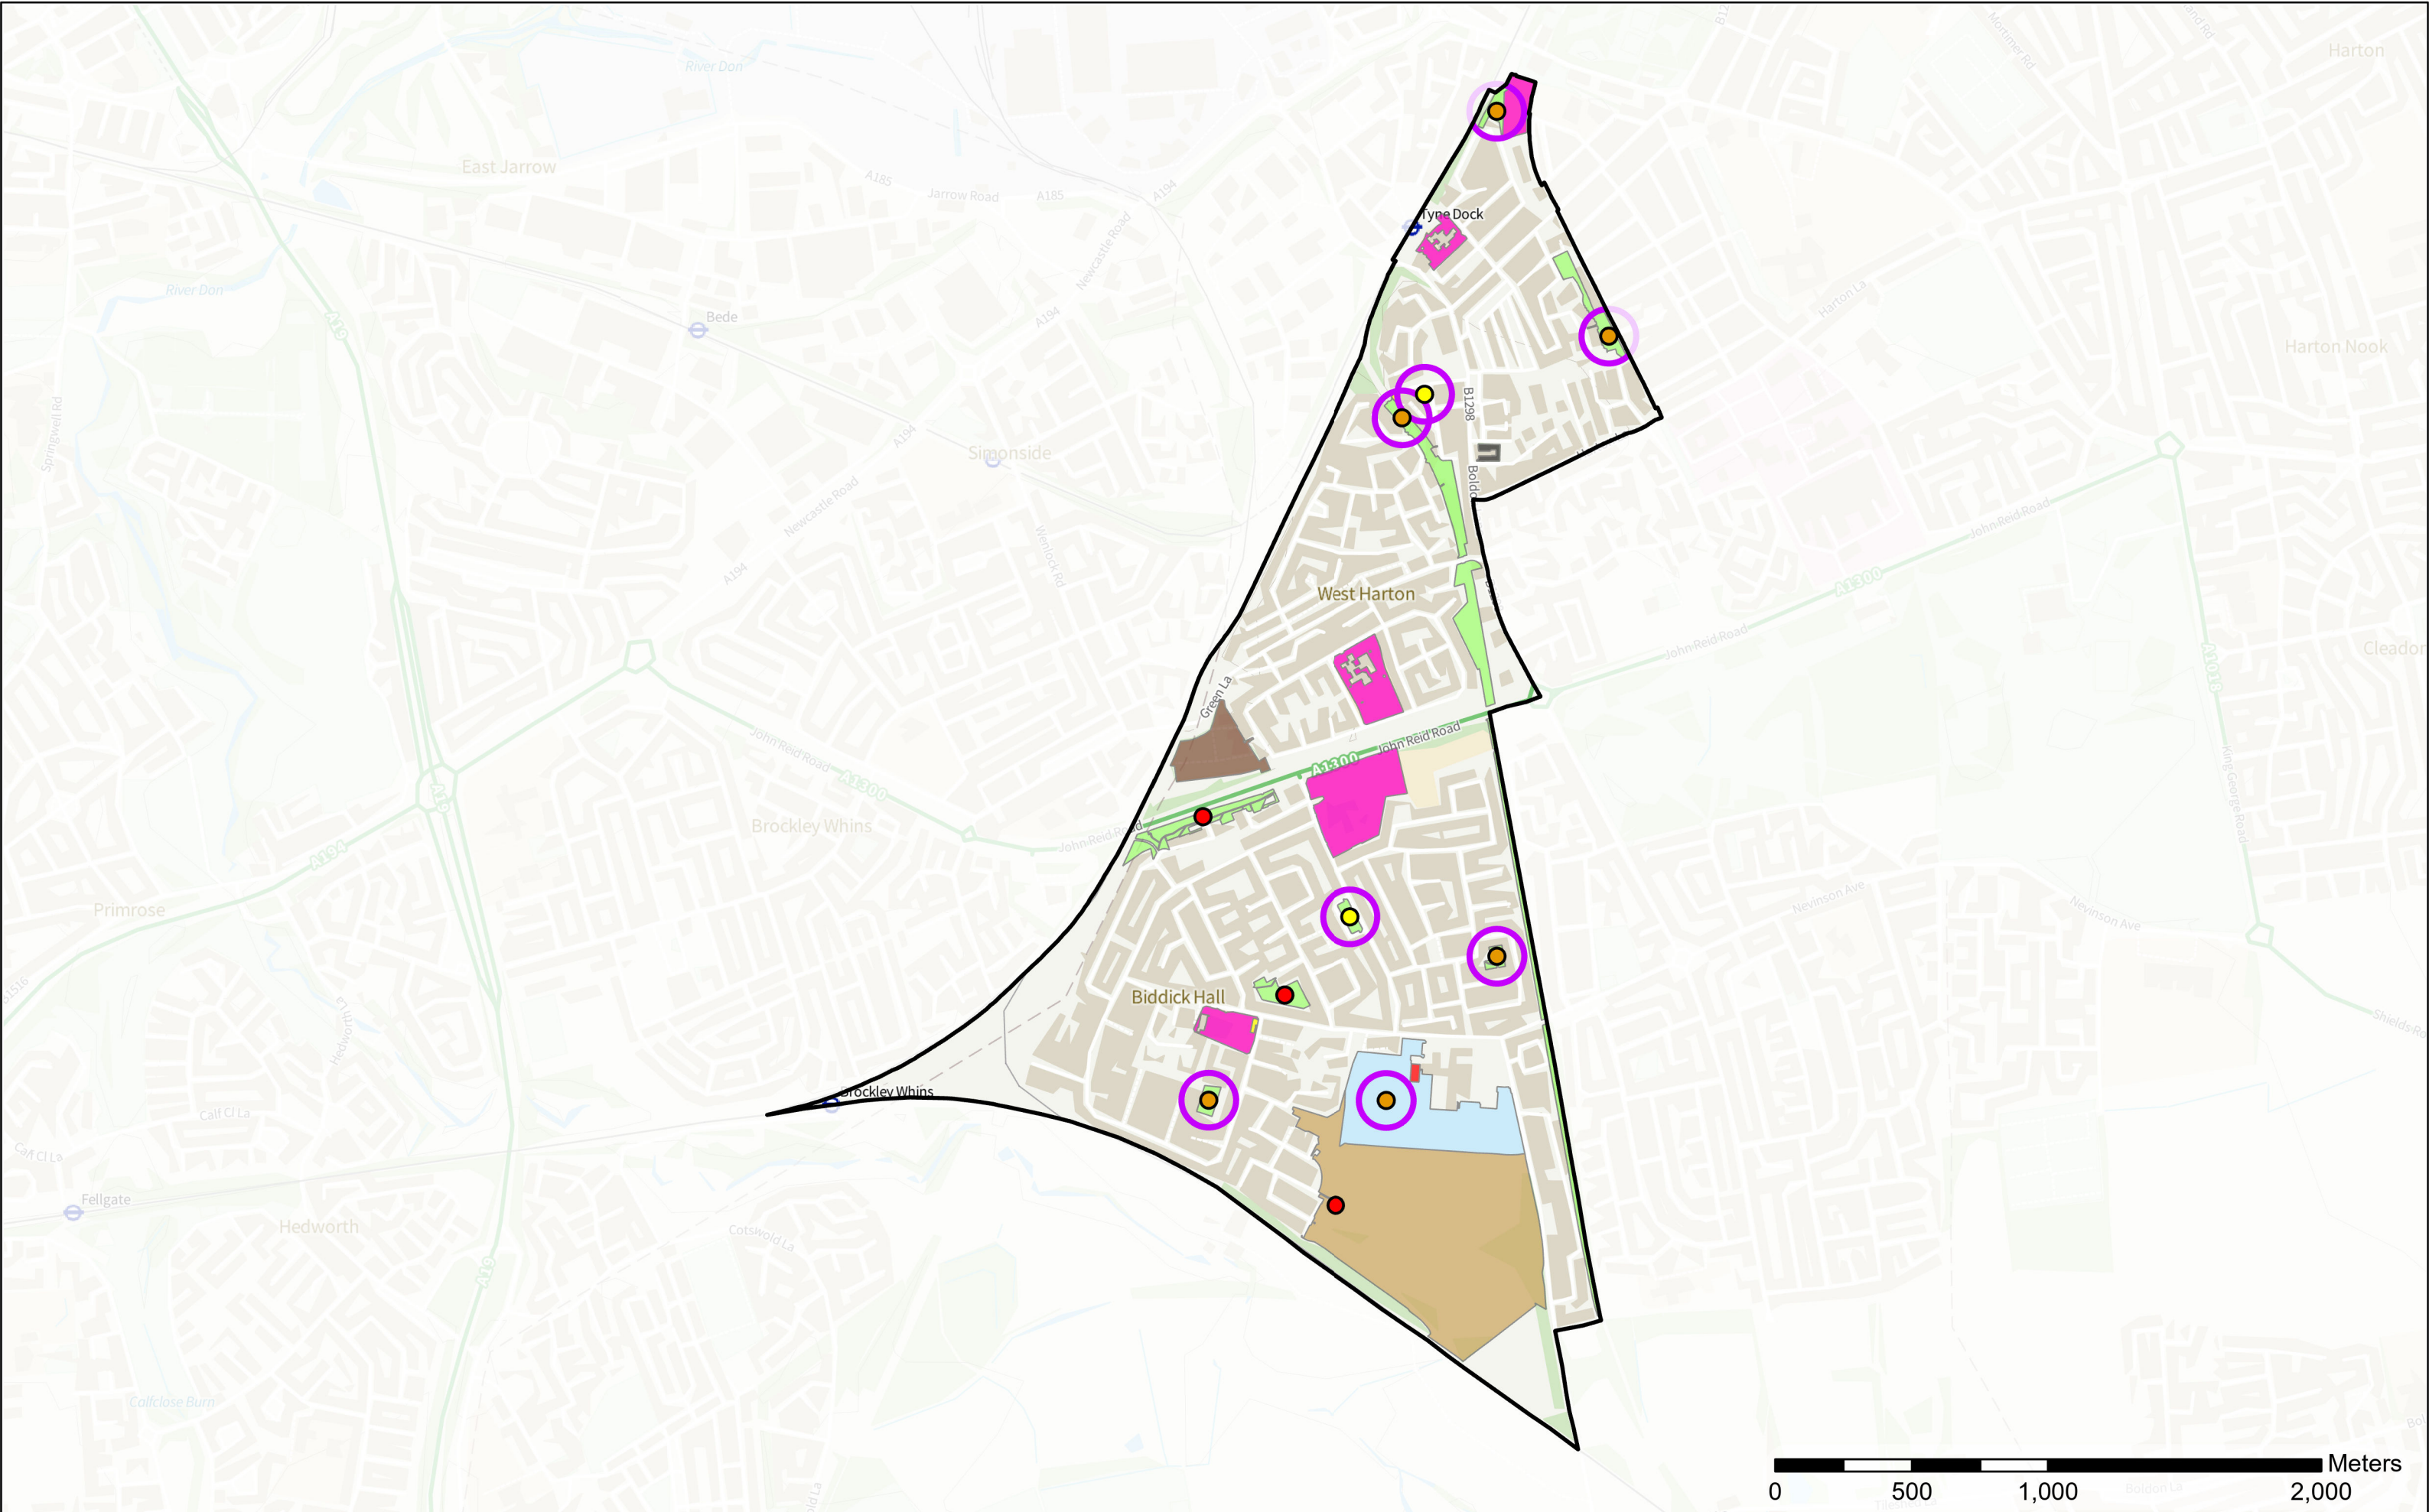

Beacon and Bents

Scale: 1:18,696
 Date: 06/03/2023

Contains OS data © Crown Copyright and database right 2022
 Contains data from OS Zoomstack

Bede

Legend

Good 66-80%	Churchyard and Cemetery
Fair 45-65%	Education
4 or Less on one or more criteria	Outdoor Sport (Restricted Access)
Accessible Natural Green Space	Play Space (Child)
Allotment	Play Space (Youth)
Amenity Green Space	Wards

Contains OS data © Crown Copyright and database right 2022
Contains data from OS Zoomstack

Scale: 1:22,728
Date: 06/03/2023

Contains OS data © Crown Copyright and database right 2022
 Contains data from OS Zoomstack

Scale: 1:21,182
 Date: 06/03/2023

- Legend**
- Good 66-80%
 - Fair 45-65%
 - Poor ≤ 45%
 - 4 or Less on one or more criteria
 - Amenity Green Space
 - Churchyard and Cemetery
 - Education
 - Outdoor Sport (Restricted Access)
 - Play Space (Child)
 - Play Space (Youth)
 - Accessible Natural Green Space
 - Allotment
 - Wards