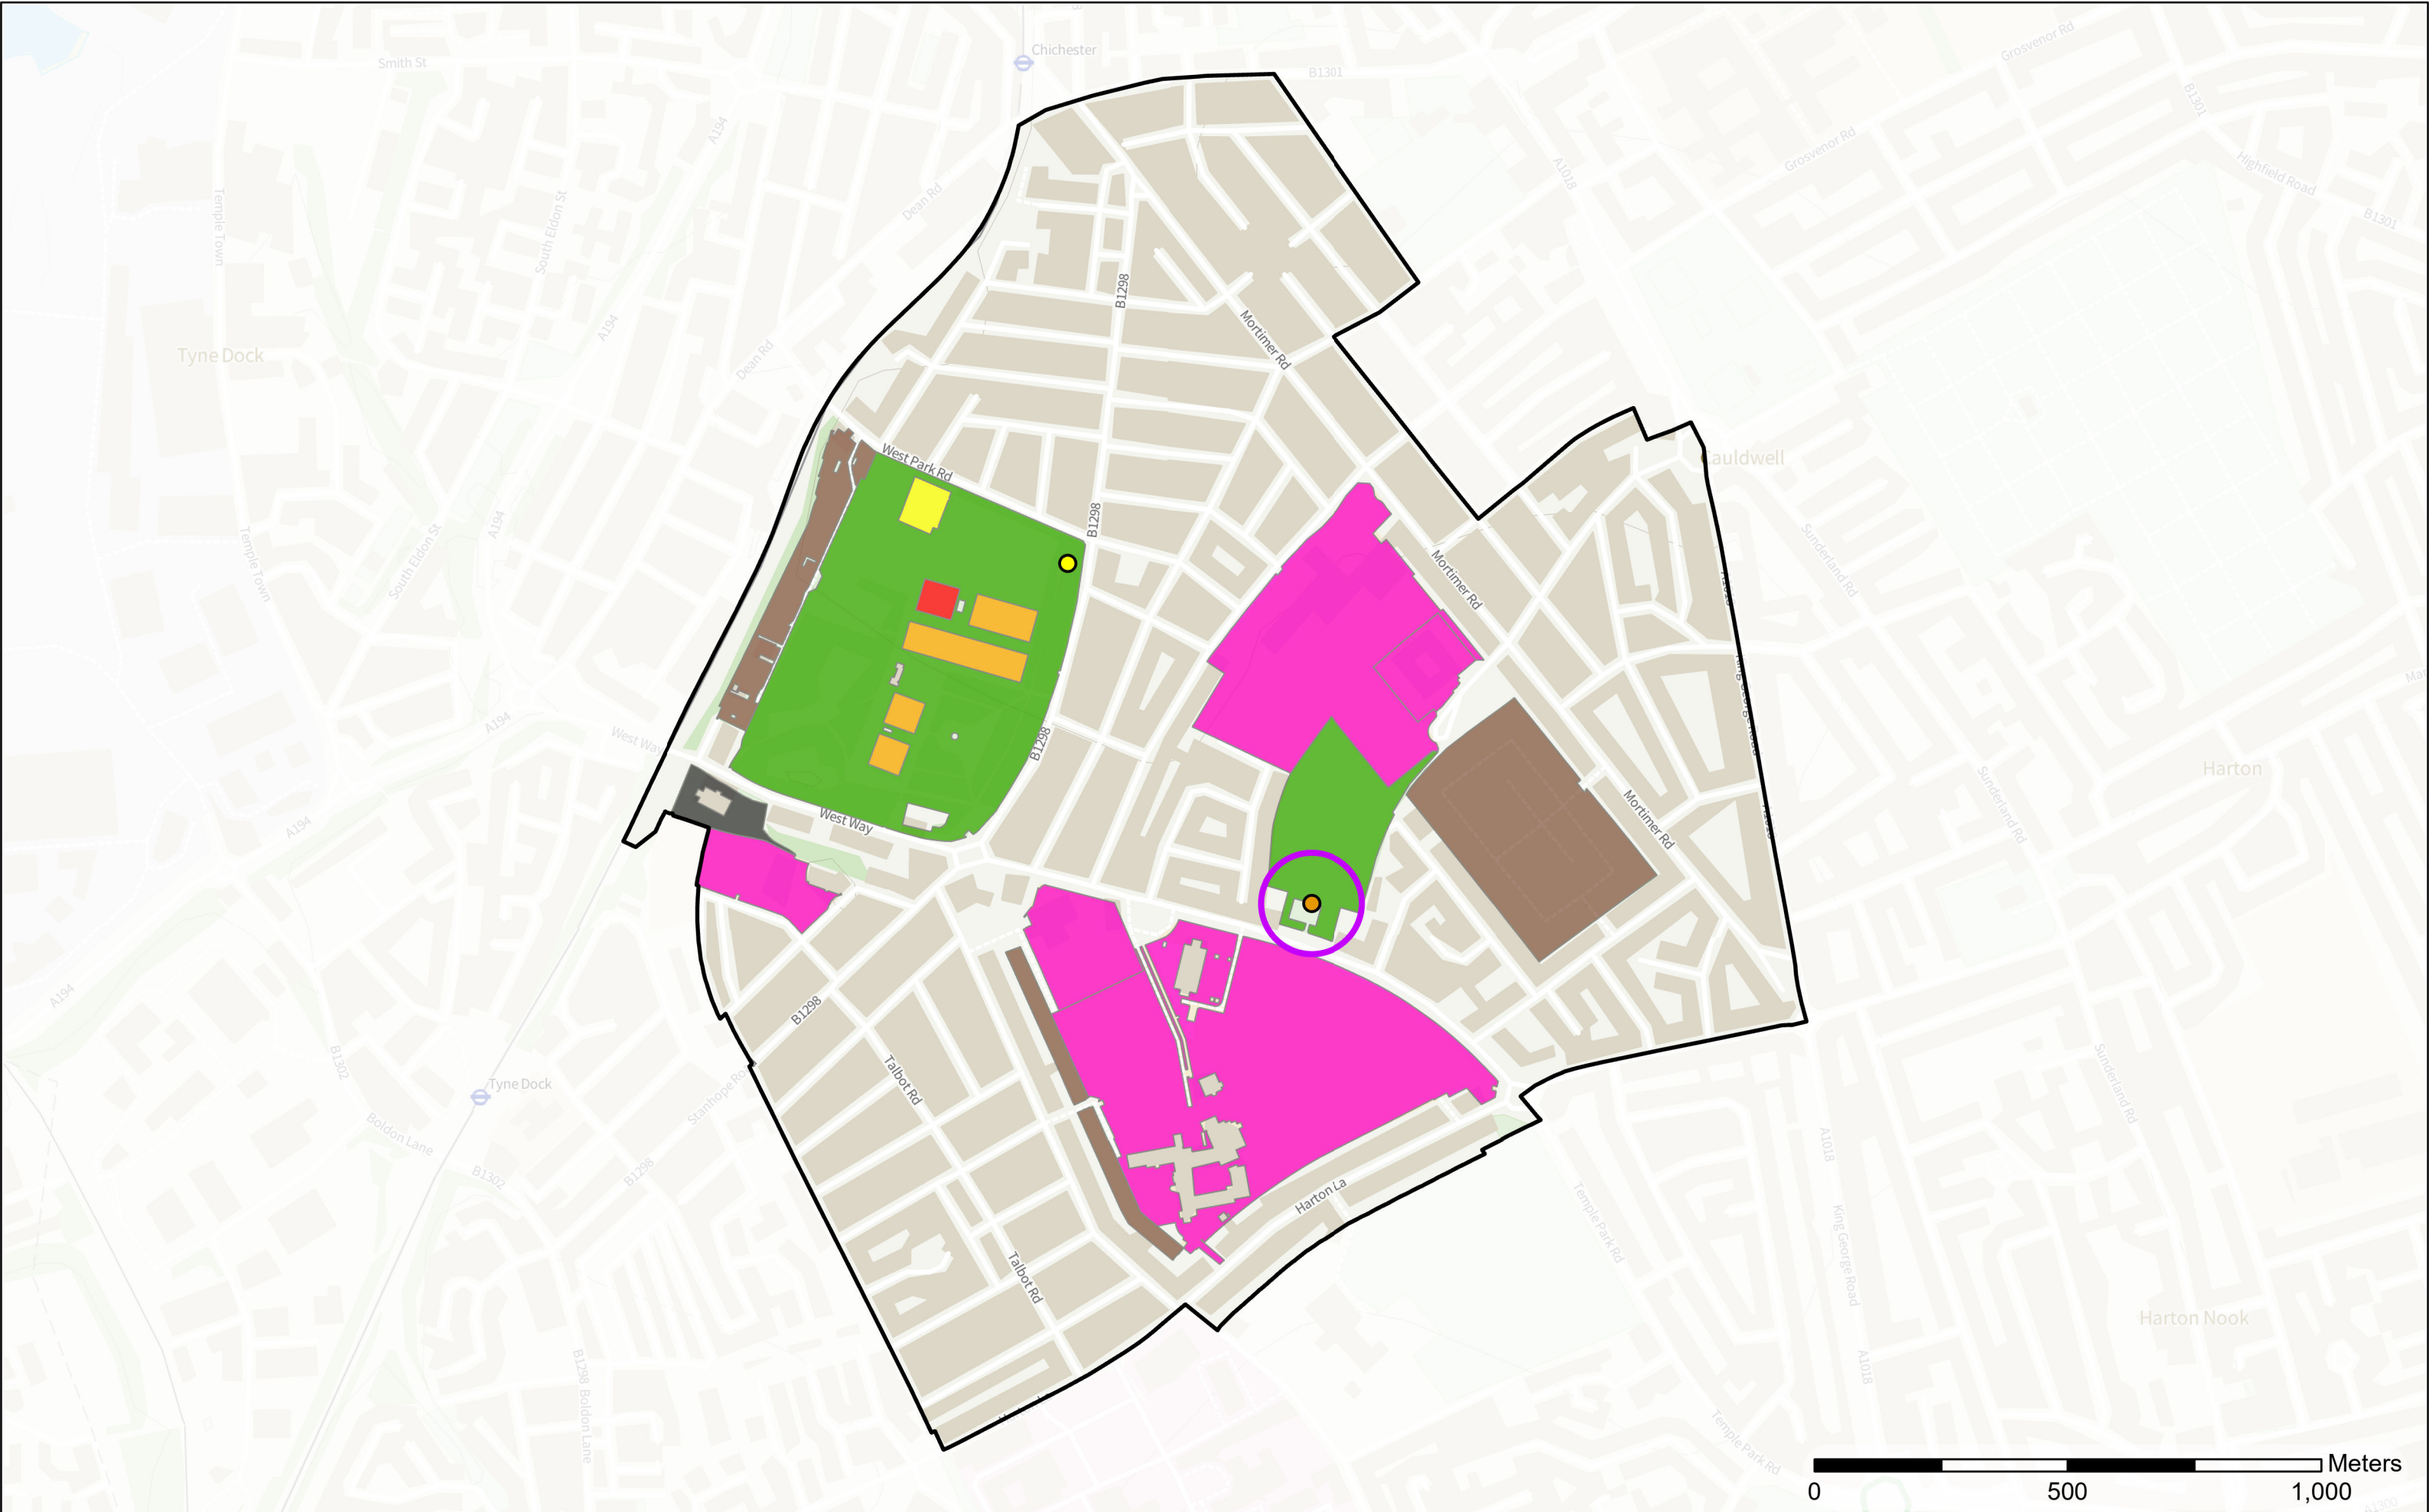

Scale: 1:20,246
Date: 06/03/2023

Contains OS data © Crown Copyright and database right 2022
Contains data from OS Zoomstack

- Legend**
- Good 66-80%
 - Fair 45-65%
 - 4 or Less on one or more criteria
 - Accessible Natural Green Space
 - Allotment
 - Amenity Green Space
 - Churchyard and Cemetery
 - Education
 - Outdoor Sport (Fixed)
 - Park and Recreation Ground
 - Play Space (Child)
 - Play Space (Youth)
 - Wards

Primrose

Scale: 1:23,042
Date: 06/03/2023

Contains OS data © Crown Copyright and database right 2022
Contains data from OS Zoomstack

Simonside and Rekendyke

Legend

Rank	Churchyard and Cemetery
Good 66-80%	Education
Fair 45-65%	Play Space (Child)
Poor ≤ 45%	Play Space (Youth)
4 or Less on one or more criteria	Wards
Amenity Green Space	

Contains OS data © Crown Copyright and database right 2022
Contains data from OS Zoomstack

Scale: 1:23,757
Date: 06/03/2023

Contains OS data © Crown Copyright and database right 2022
 Contains data from OS Zoomstack

Scale: 1:11,412
 Date: 06/03/2023

West Park

- Legend**
- Good 66-80%
 - Fair 45-65%
 - 4 or Less on one or more criteria
 - Allotment
 - Amenity Green Space
 - Churchyard and Cemetery
 - Education
 - Outdoor Sport (Fixed)
 - Outdoor Sport (Restricted Access)
 - Park and Recreation Ground
 - Play Space (Child)
 - Play Space (Youth)
 - Wards