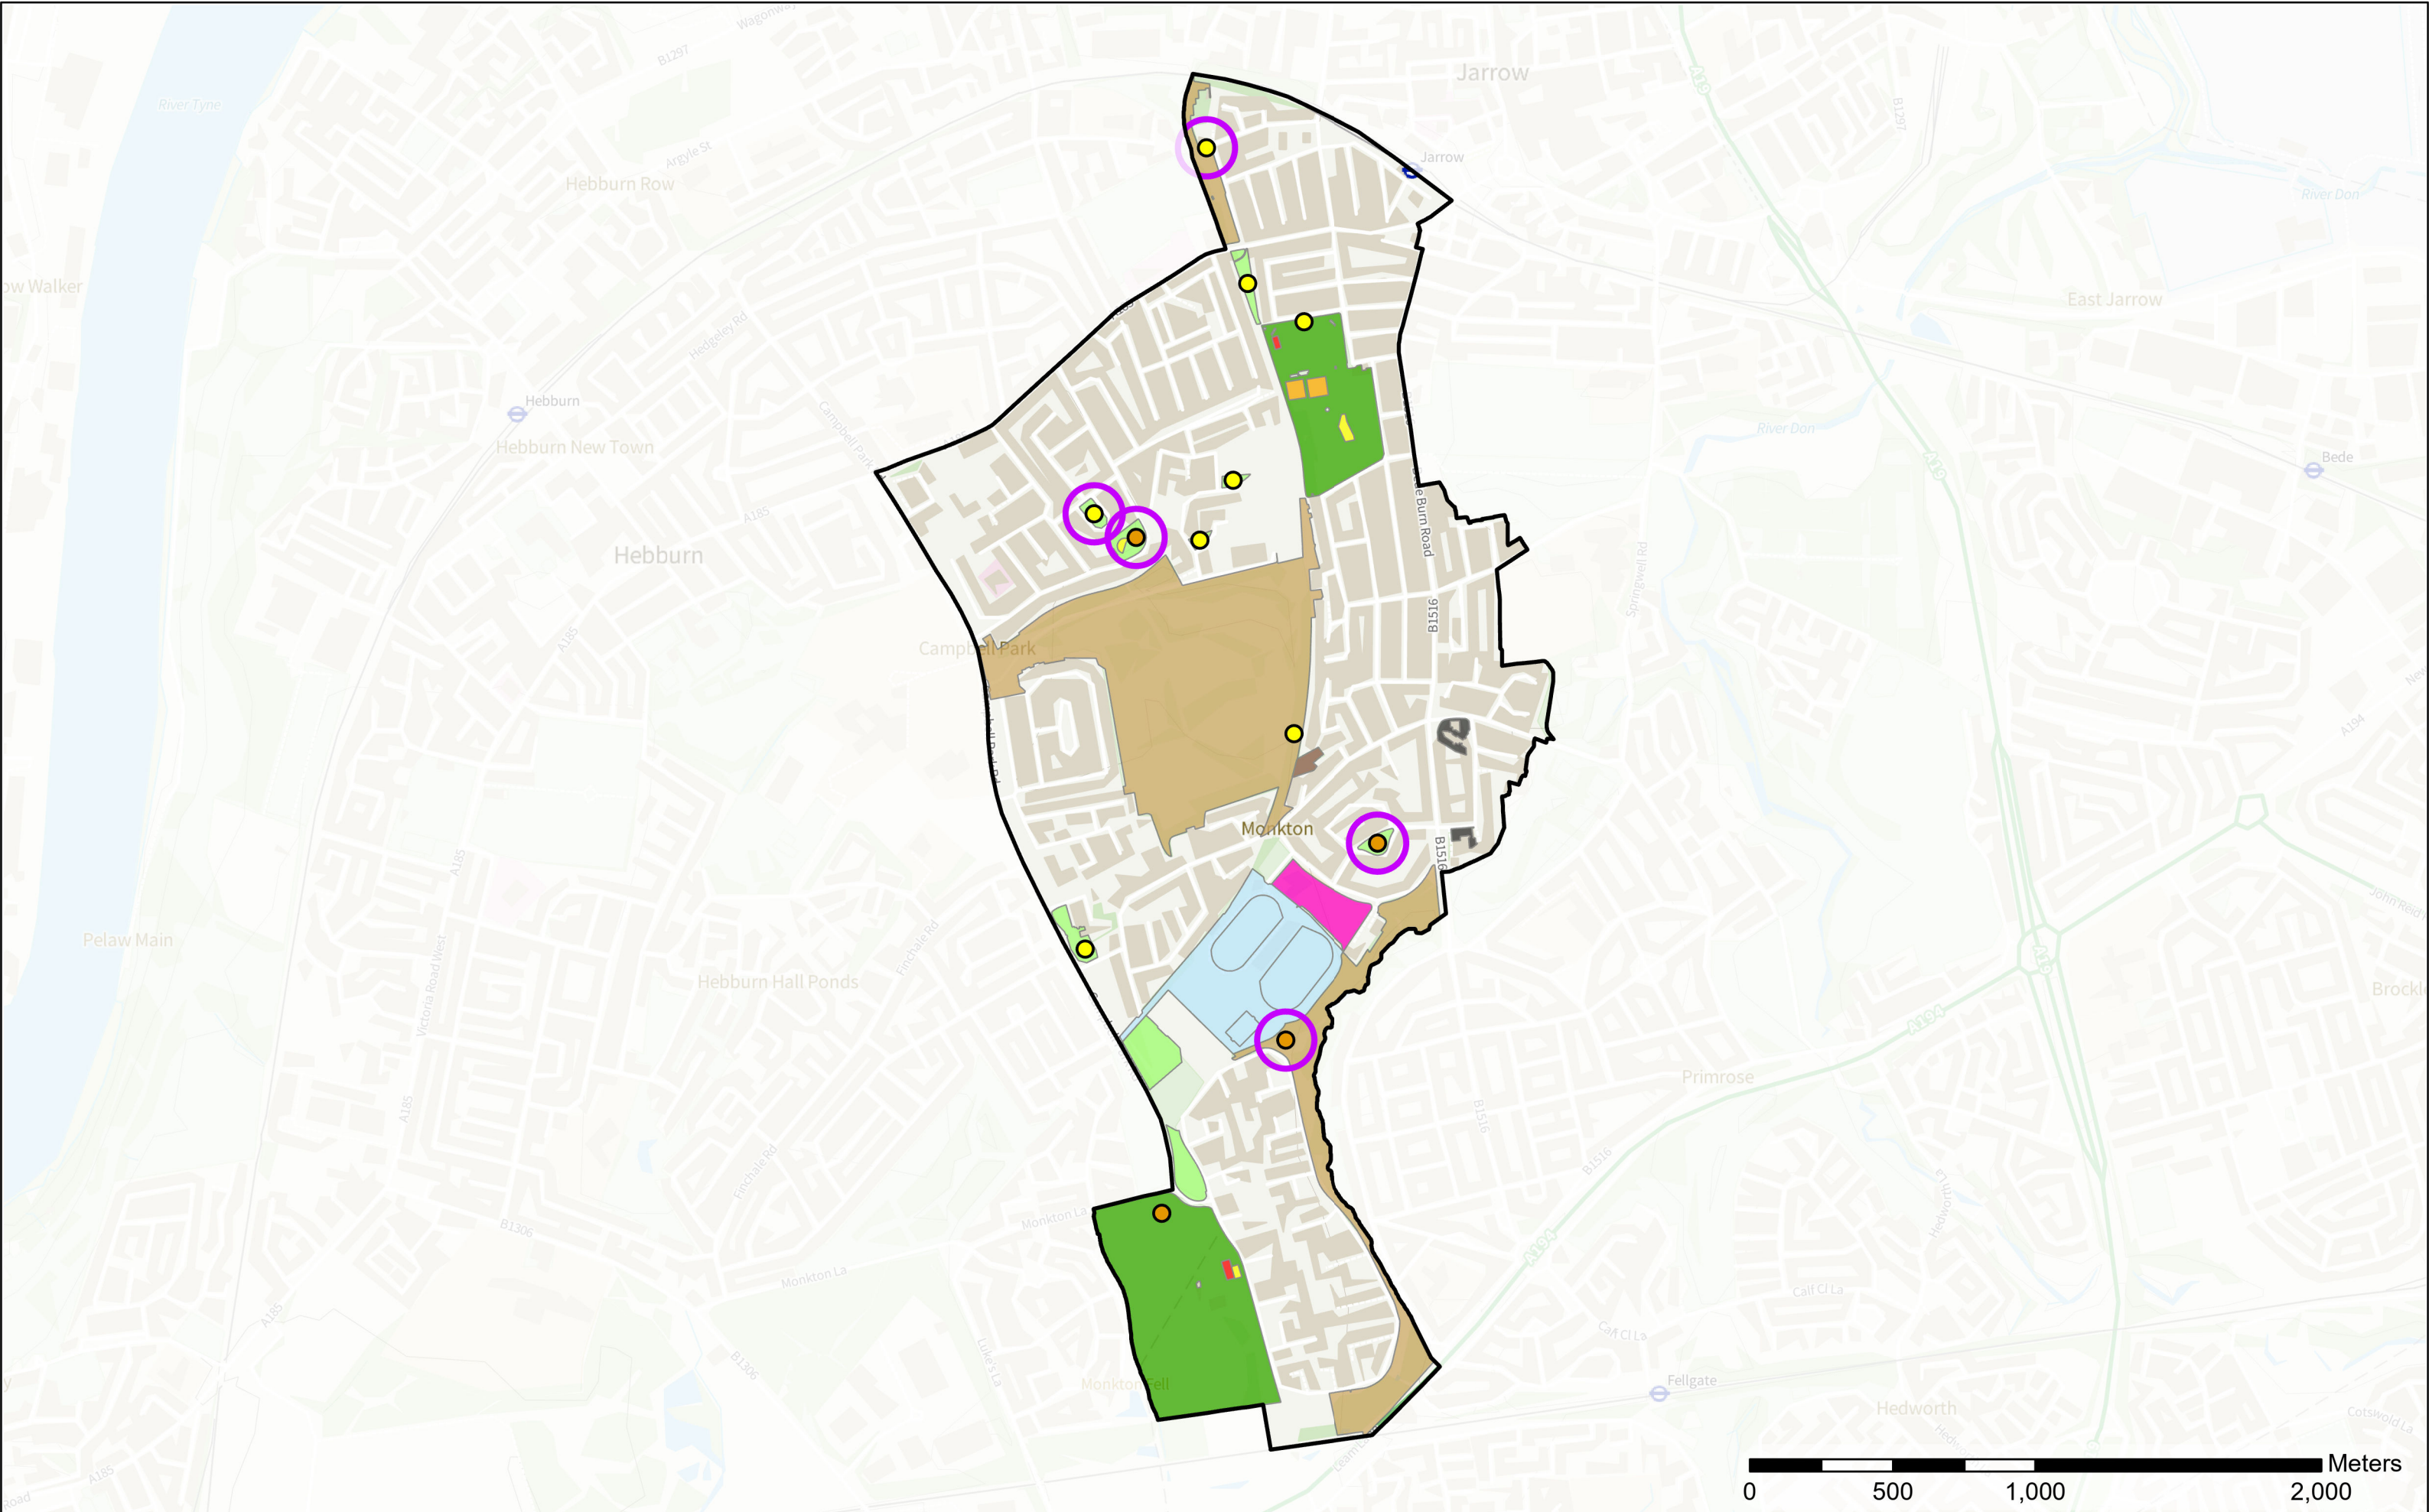

Monkton

Legend

Rank	Churchyard and Cemetery
● Good 66-80%	Education
● Fair 45-65%	Outdoor Sport (Fixed)
○ 4 or Less on one or more criteria	Outdoor Sport (Restricted Access)
■ Accessible Natural Green Space	Park and Recreation Ground
■ Allotment	Play Space (Child)
■ Amenity Green Space	Play Space (Youth)
□ Wards	

Scale: 1:20,246
Date: 06/03/2023

Contains OS data © Crown Copyright and database right 2022
Contains data from OS Zoomstack