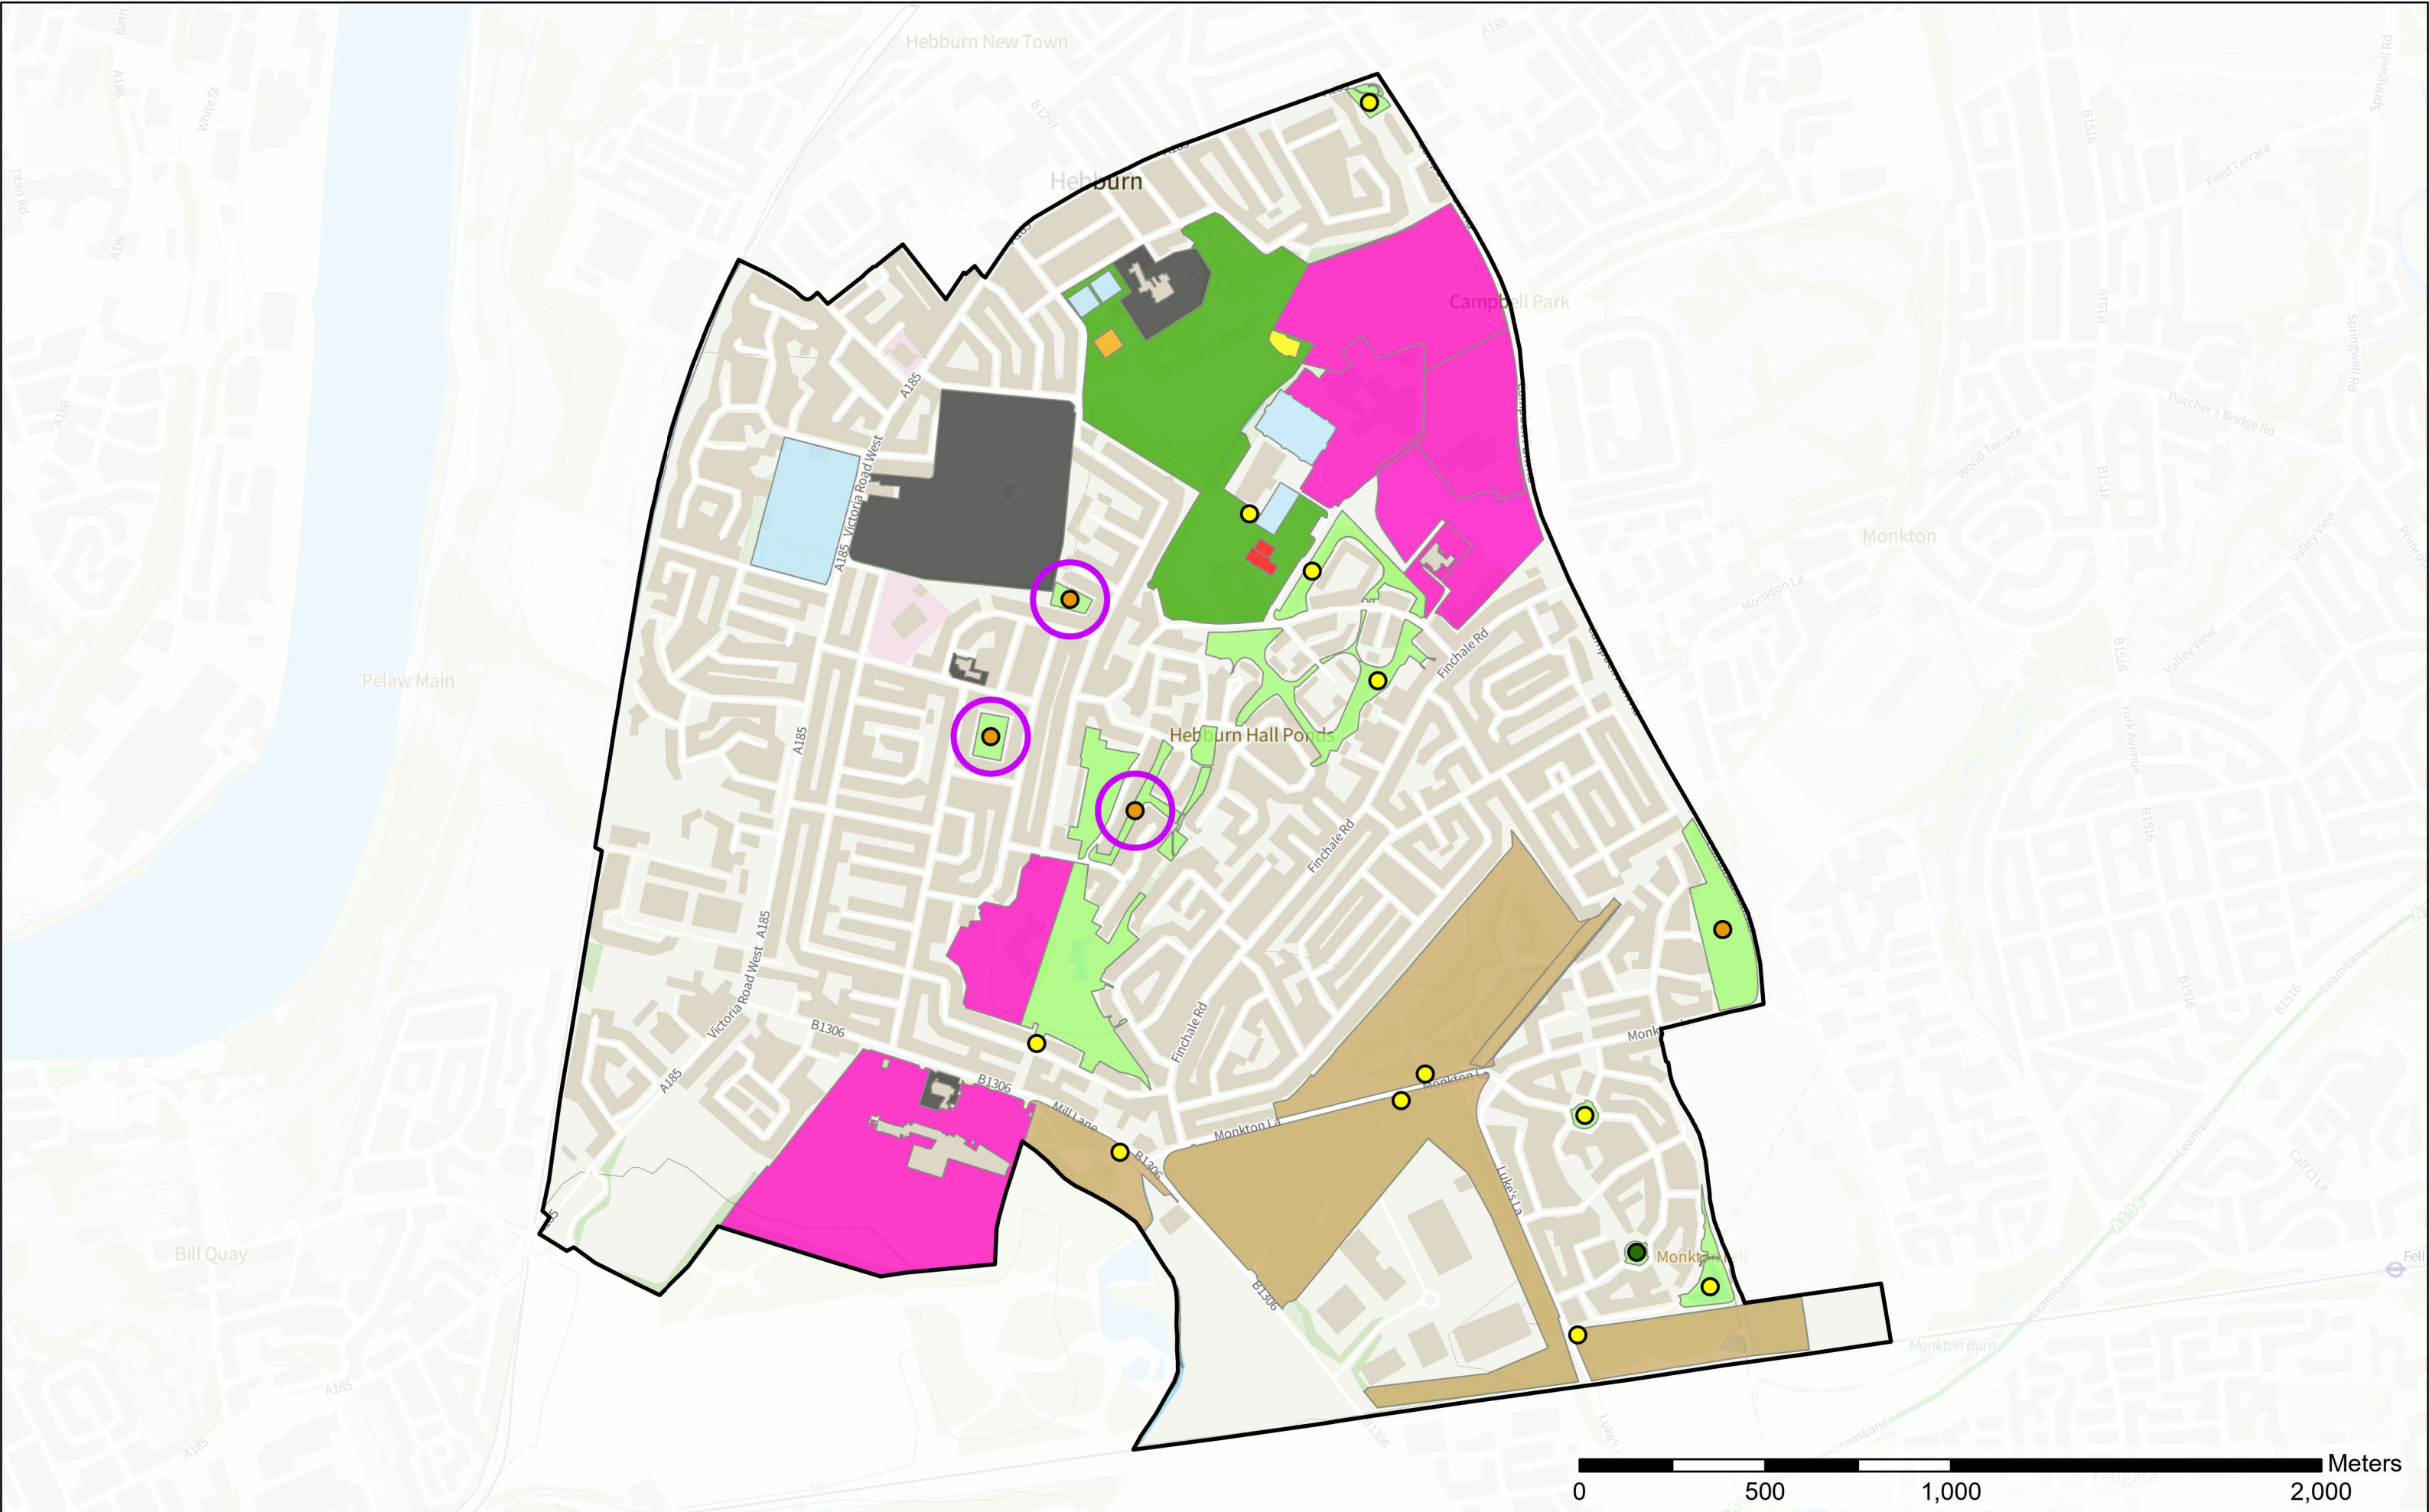

Legend

- Rank**
- Good 66-80%
- Fair 45-65%
- Poor ≤ 45%
- 4 or Less on one or more criteria
- Accessible Natural Green Space
- Allotment

- Amenity Green Space
- Churchyard and Cemetery
- Education
- Outdoor Sport (Restricted Access)
- Park and Recreation Ground
- Play Space (Child)
- Play Space (Youth)
- Wards

Hebburn North

Scale: 1:18,615
Date: 06/03/2023

Contains OS data © Crown Copyright and database right 2022
Contains data from OS Zoomstack

Legend

- Excellent ≥ 81%
- Good 66-80%
- Fair 45-65%
- 4 or Less on one or more criteria
- Accessible Natural Green Space
- Amenity Green Space
- Churchyard and Cemetery
- Education
- Outdoor Sport (Fixed)
- Outdoor Sport (Restricted Access)
- Park and Recreation Ground
- Play Space (Child)
- Play Space (Youth)
- Wards