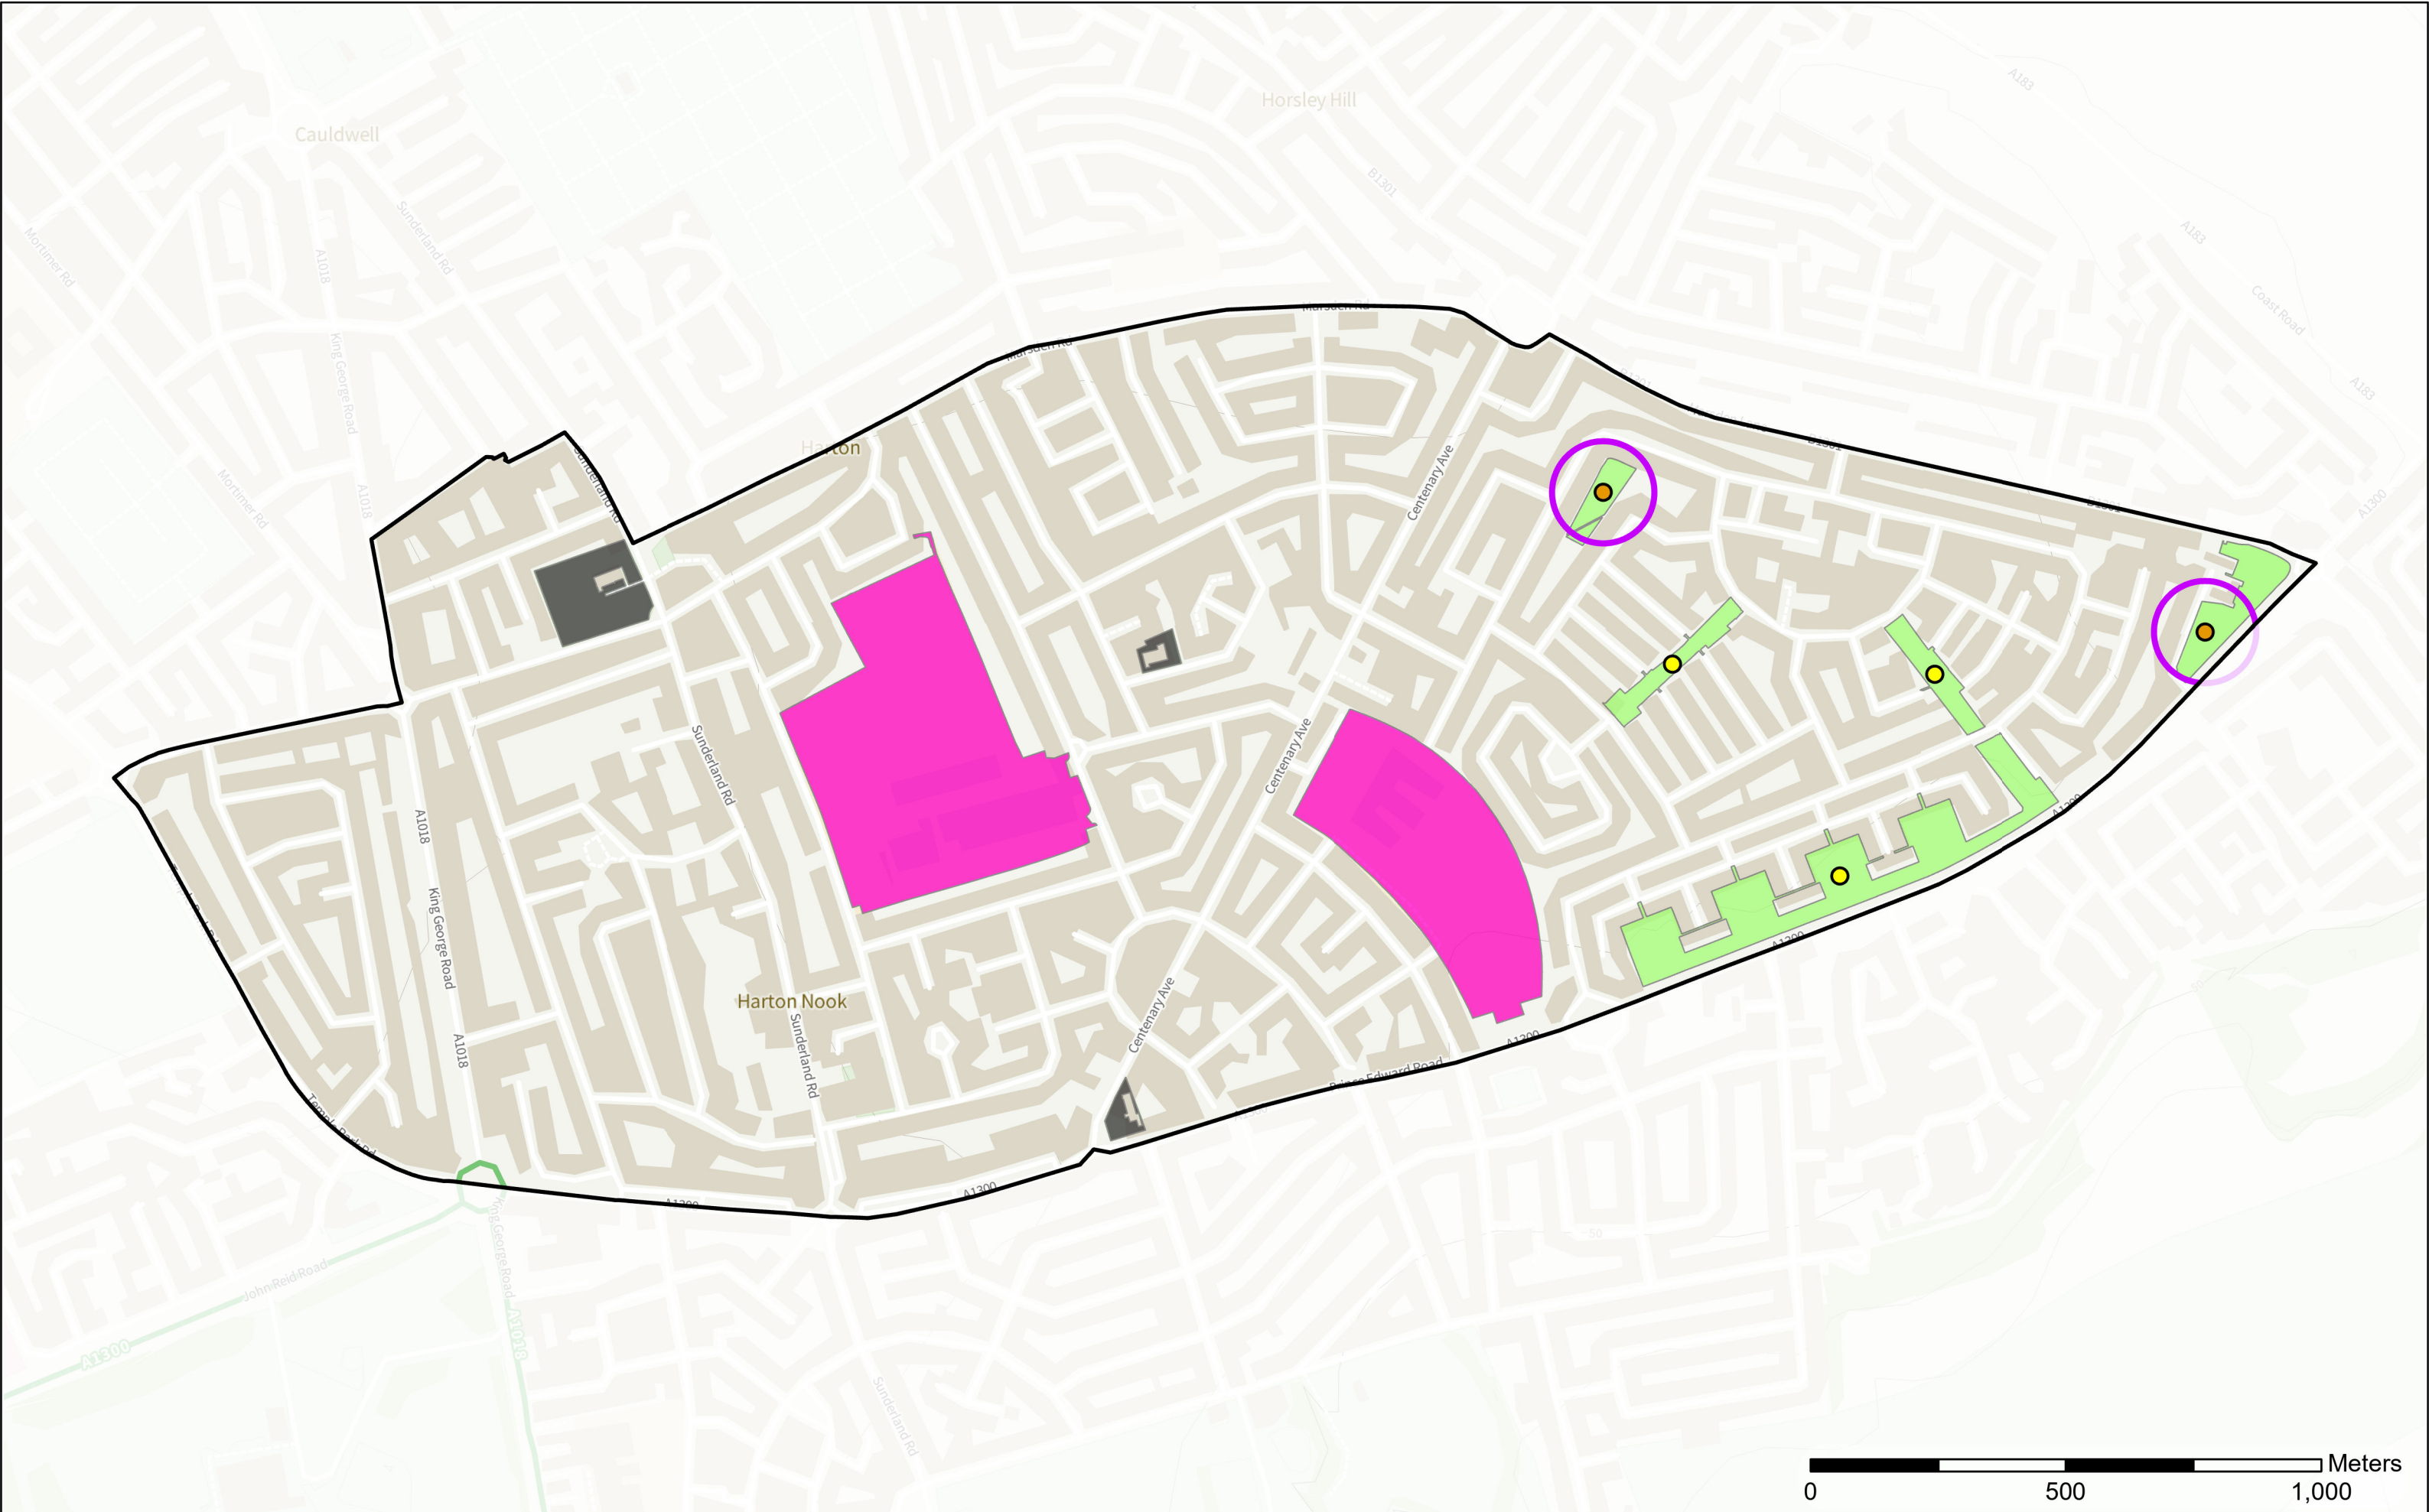

Legend

Rank	Churchyard and Cemetery
Good 66-80%	Education
Fair 45-65%	Outdoor Sport (Restricted Access)
4 or Less on one or more criteria	Play Space (Child)
Accessible Natural Green Space	Play Space (Youth)
Amenity Green Space	Wards

Fellgate and Hedworth

Contains OS data © Crown Copyright and database right 2022
 Contains data from OS Zoomstack

Scale: 1:28,531
Date: 06/03/2023

Contains OS data © Crown Copyright and database right 2022
 Contains data from OS Zoomstack