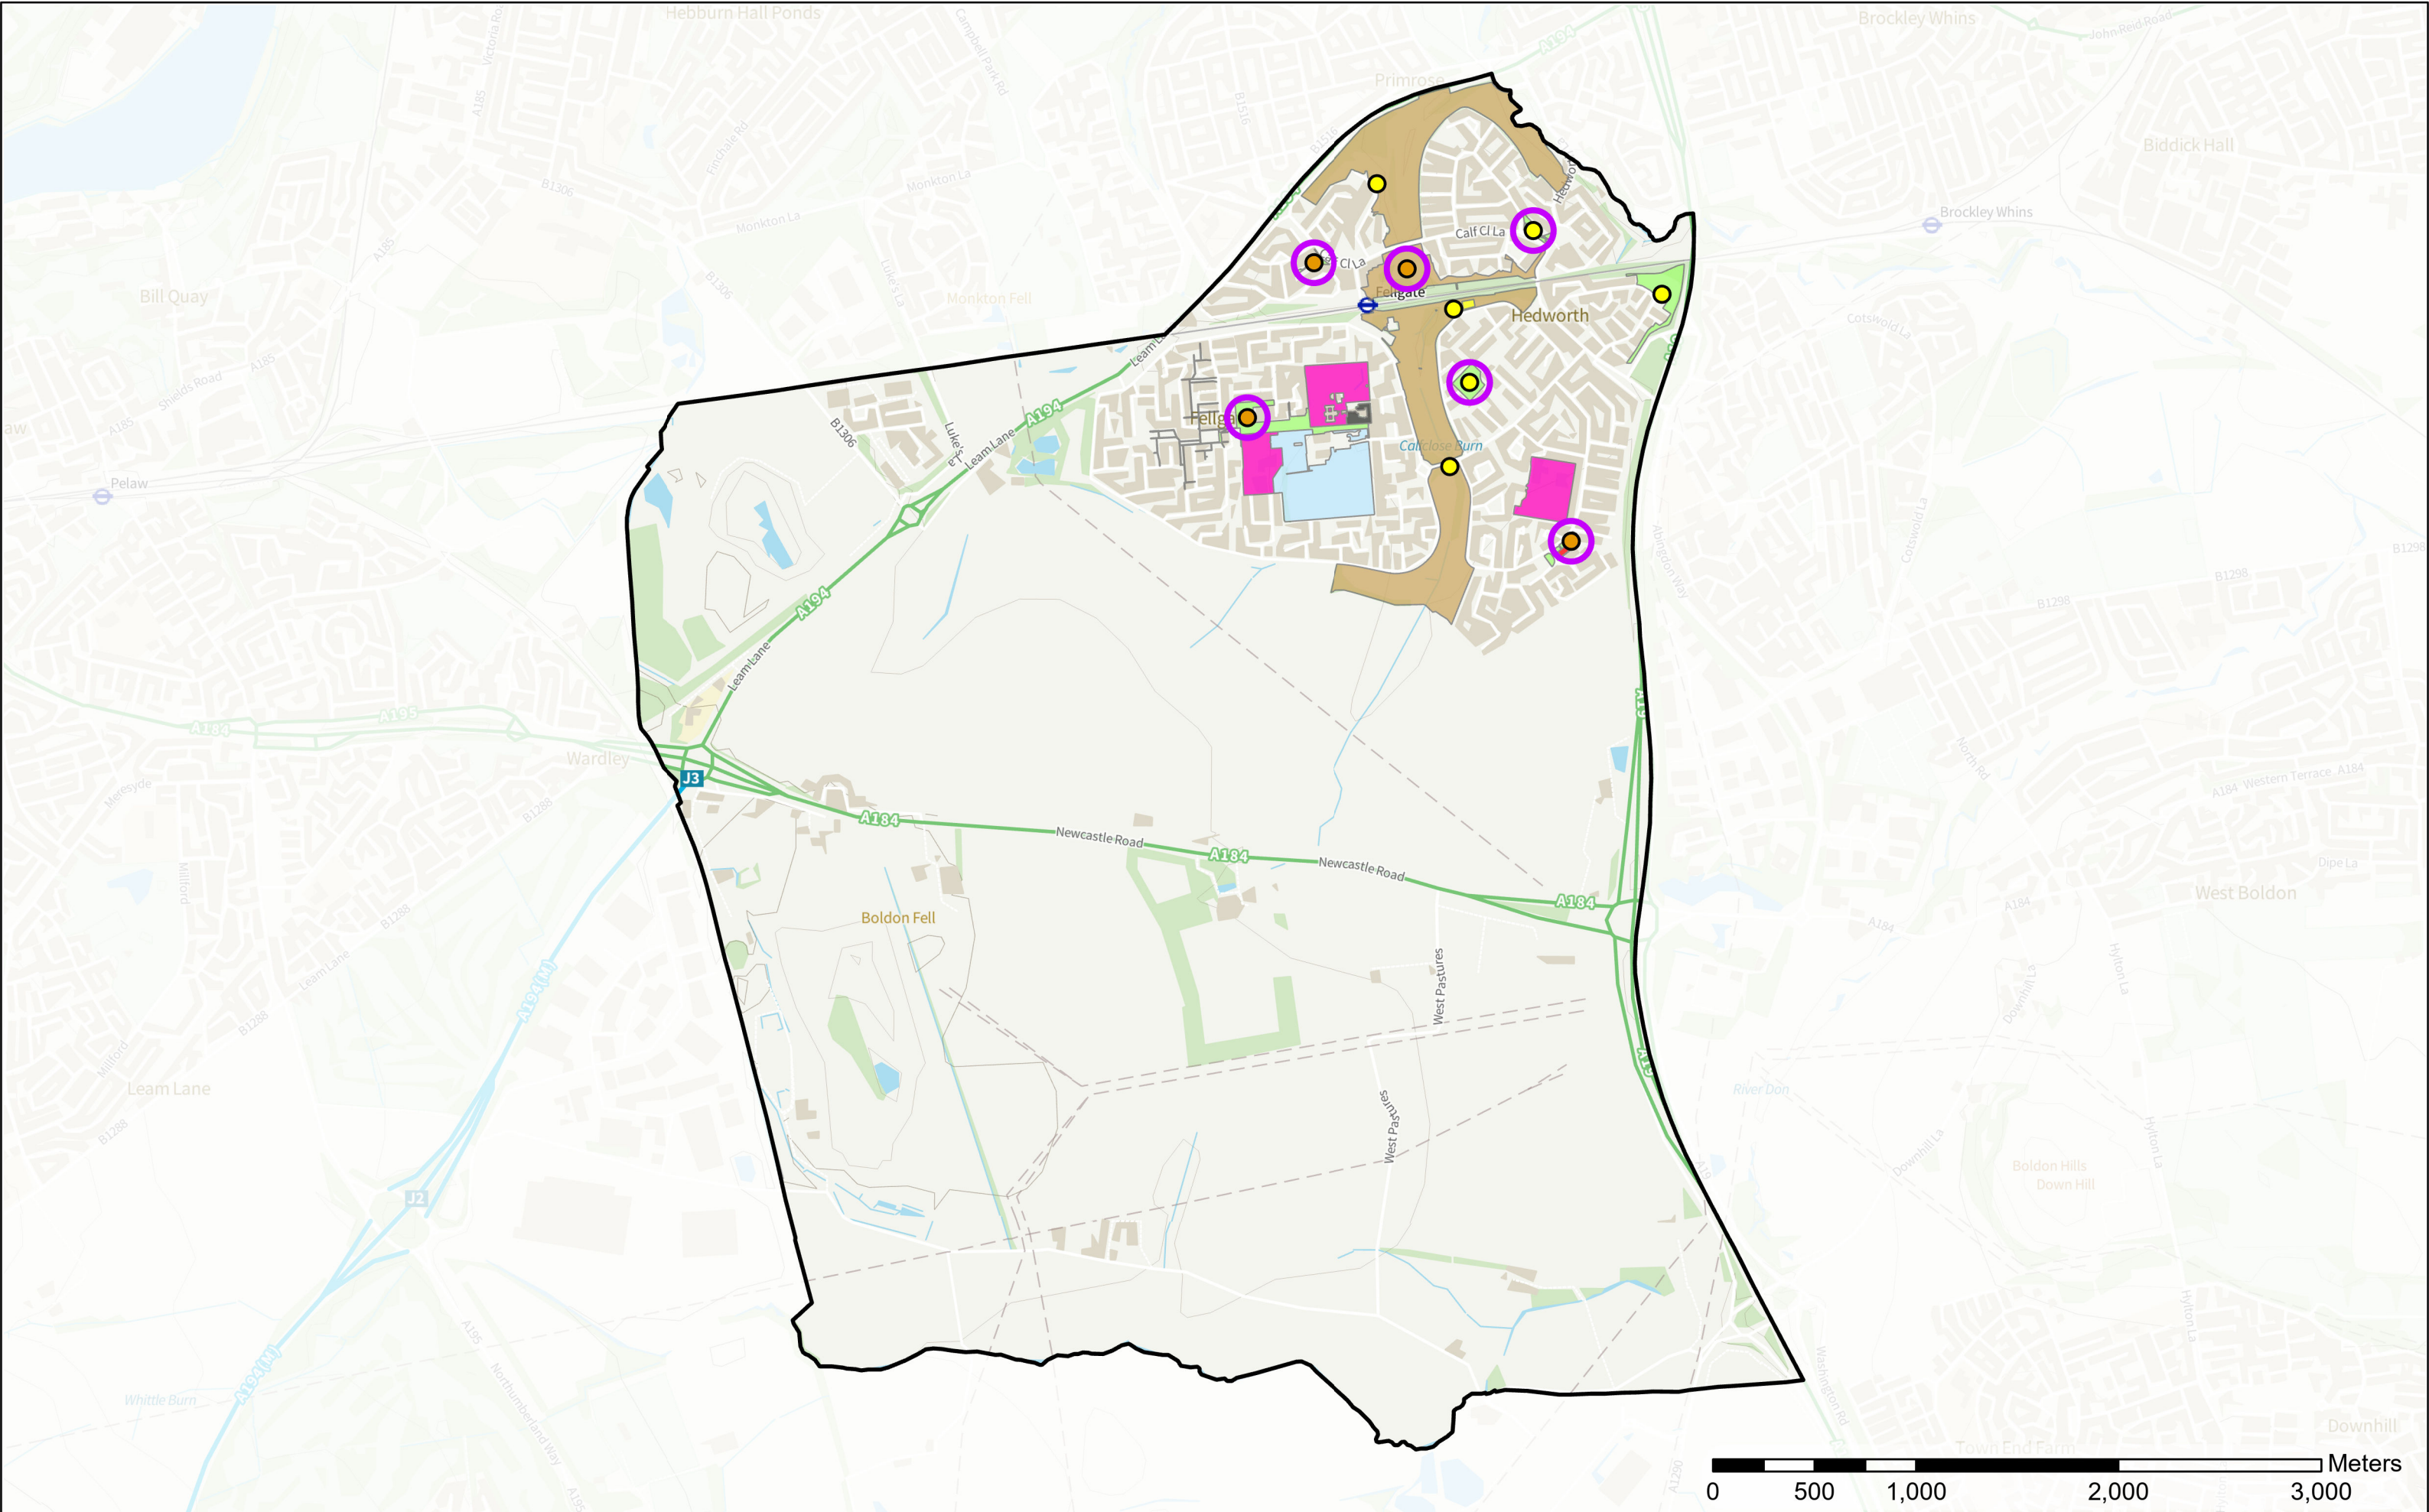

Legend

Rank	Churchyard and Cemetery
Good 66-80%	Education
Fair 45-65%	Outdoor Sport (Restricted Access)
4 or Less on one or more criteria	Play Space (Child)
Accessible Natural Green Space	Play Space (Youth)
Amenity Green Space	Wards

Fellgate and Hedworth

Contains OS data © Crown Copyright and database right 2022
 Contains data from OS Zoomstack

Scale: 1:28,531
Date: 06/03/2023

Contains OS data © Crown Copyright and database right 2022
 Contains data from OS Zoomstack