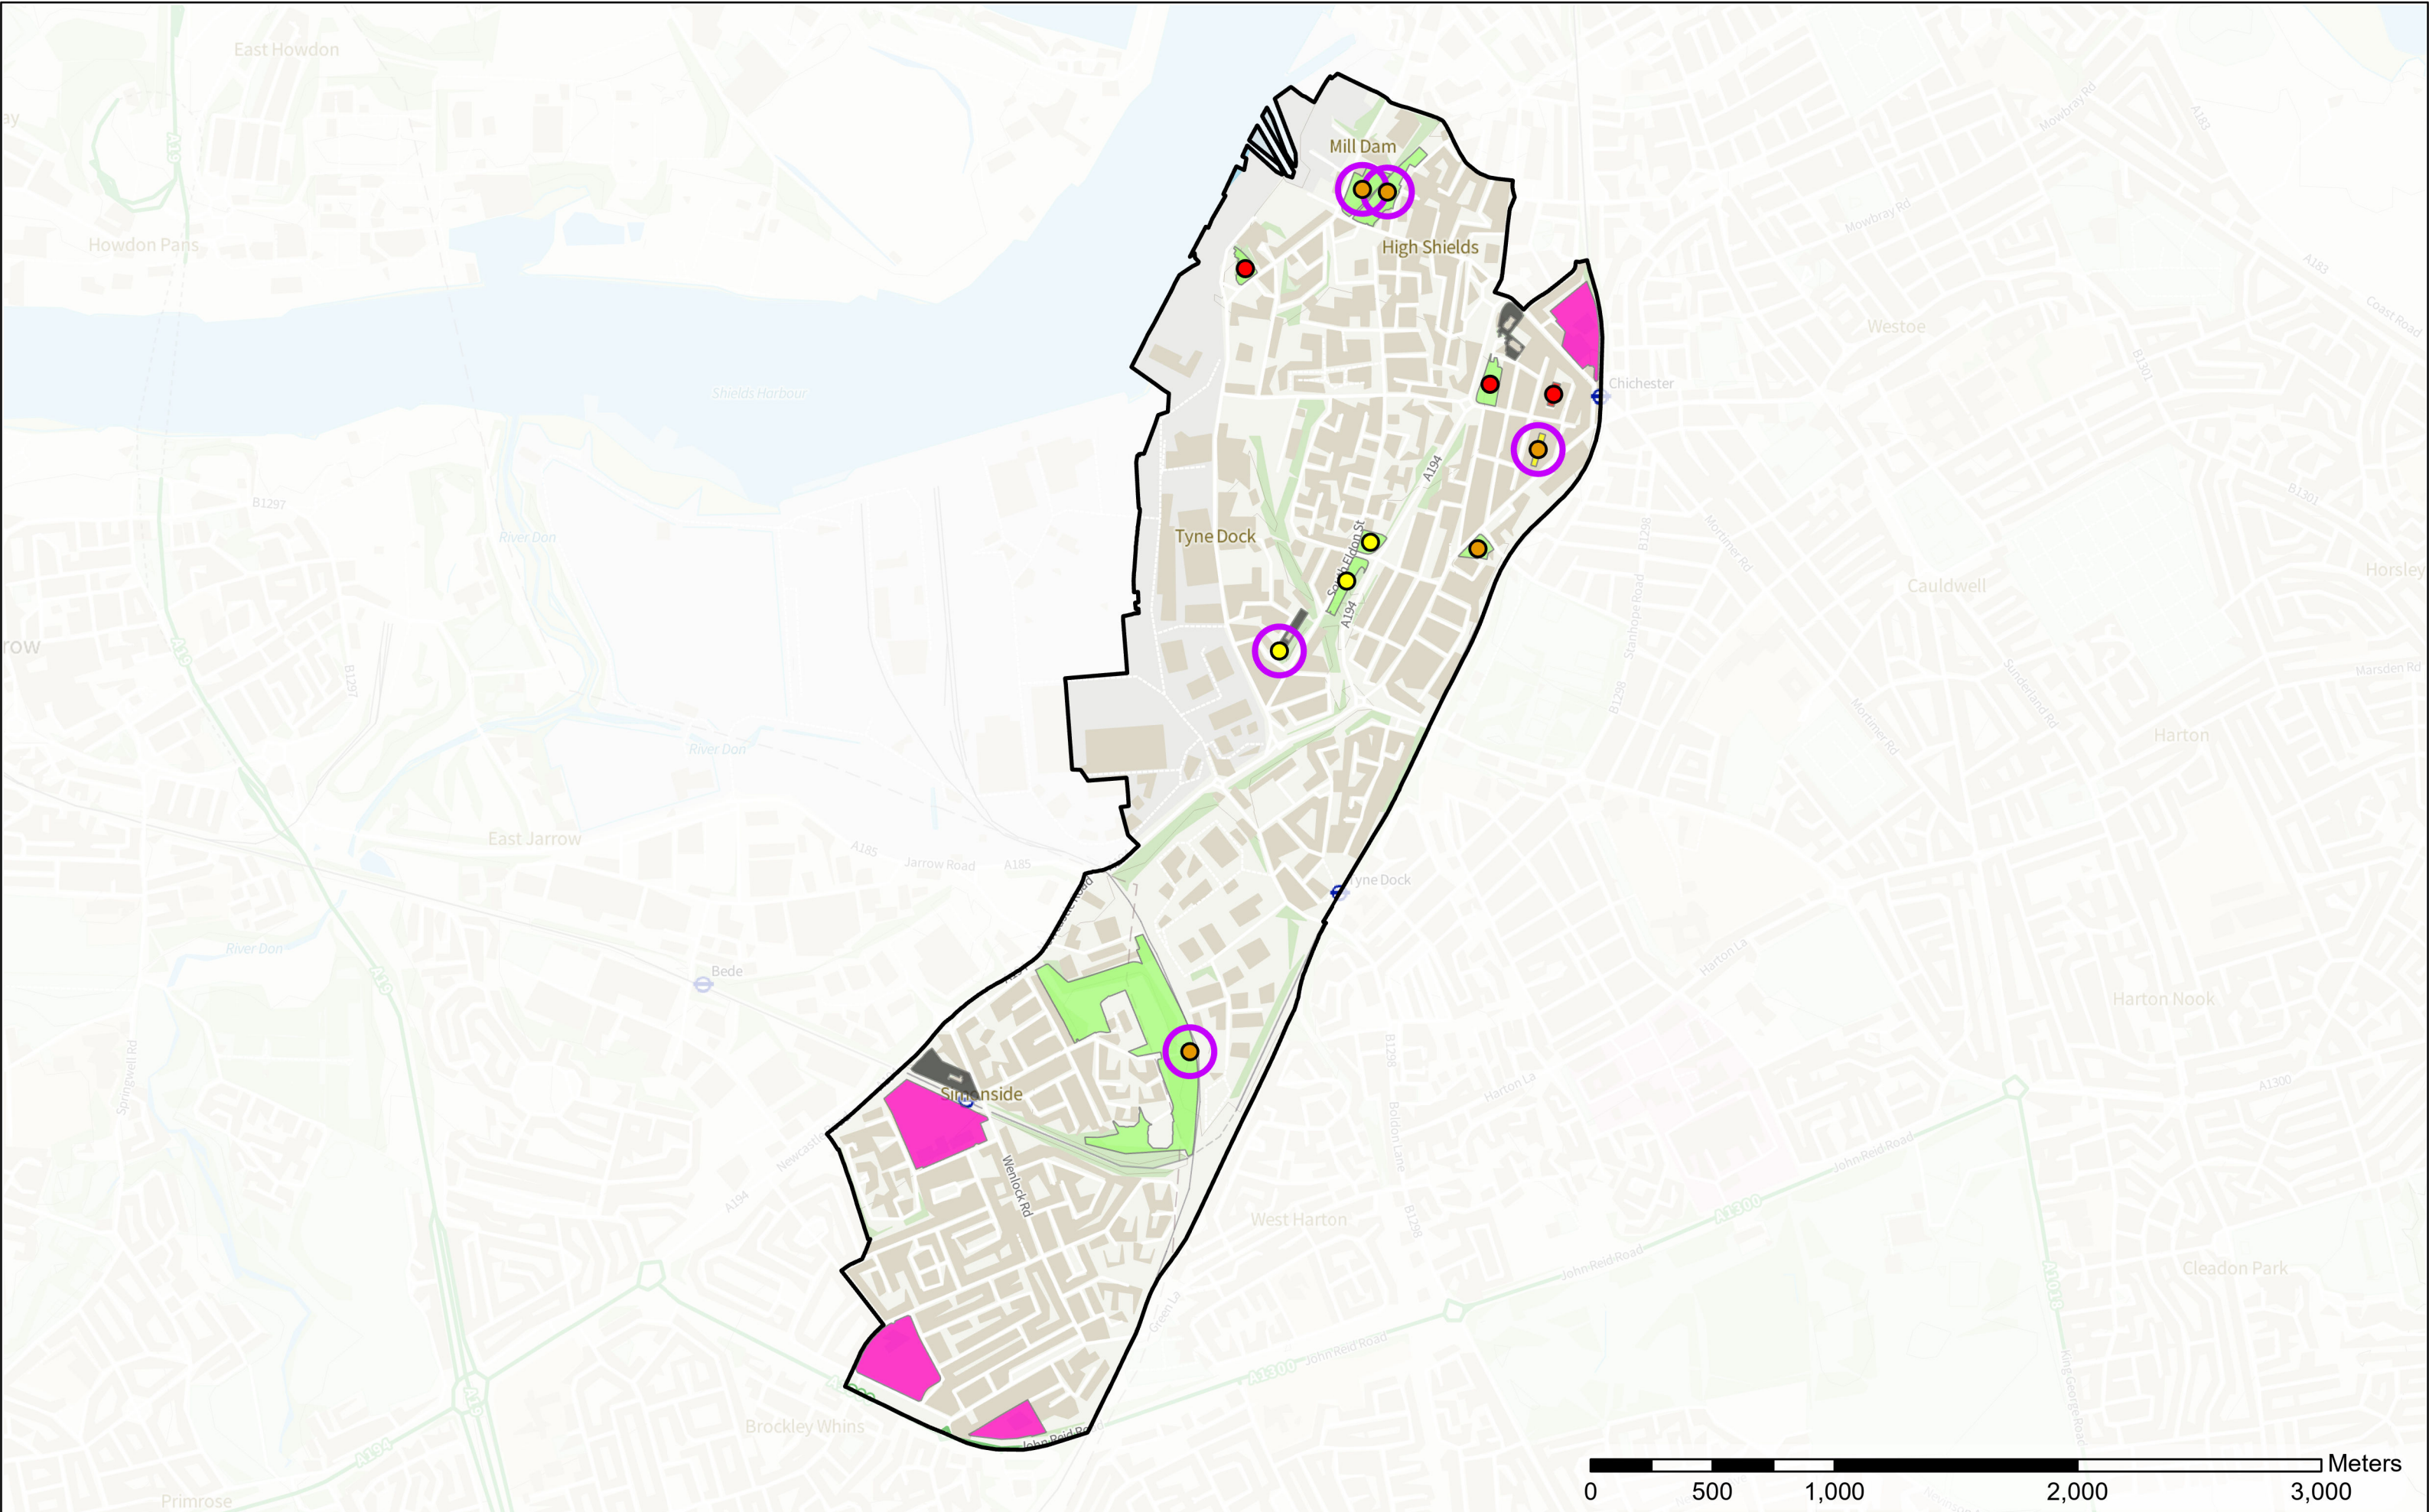

Scale: 1:20,246
Date: 06/03/2023

Contains OS data © Crown Copyright and database right 2022
Contains data from OS Zoomstack

- Legend**
- Good 66-80%
 - Fair 45-65%
 - 4 or Less on one or more criteria
 - Accessible Natural Green Space
 - Allotment
 - Amenity Green Space
 - Churchyard and Cemetery
 - Education
 - Outdoor Sport (Fixed)
 - Park and Recreation Ground
 - Play Space (Child)
 - Play Space (Youth)
 - Wards

Primrose

Scale: 1:23,042
Date: 06/03/2023

Contains OS data © Crown Copyright and database right 2022
Contains data from OS Zoomstack

Simonside and Rekendyke

Legend

Rank	Churchyard and Cemetery
Good 66-80%	Education
Fair 45-65%	Play Space (Child)
Poor ≤ 45%	Play Space (Youth)
4 or Less on one or more criteria	Wards
Amenity Green Space	