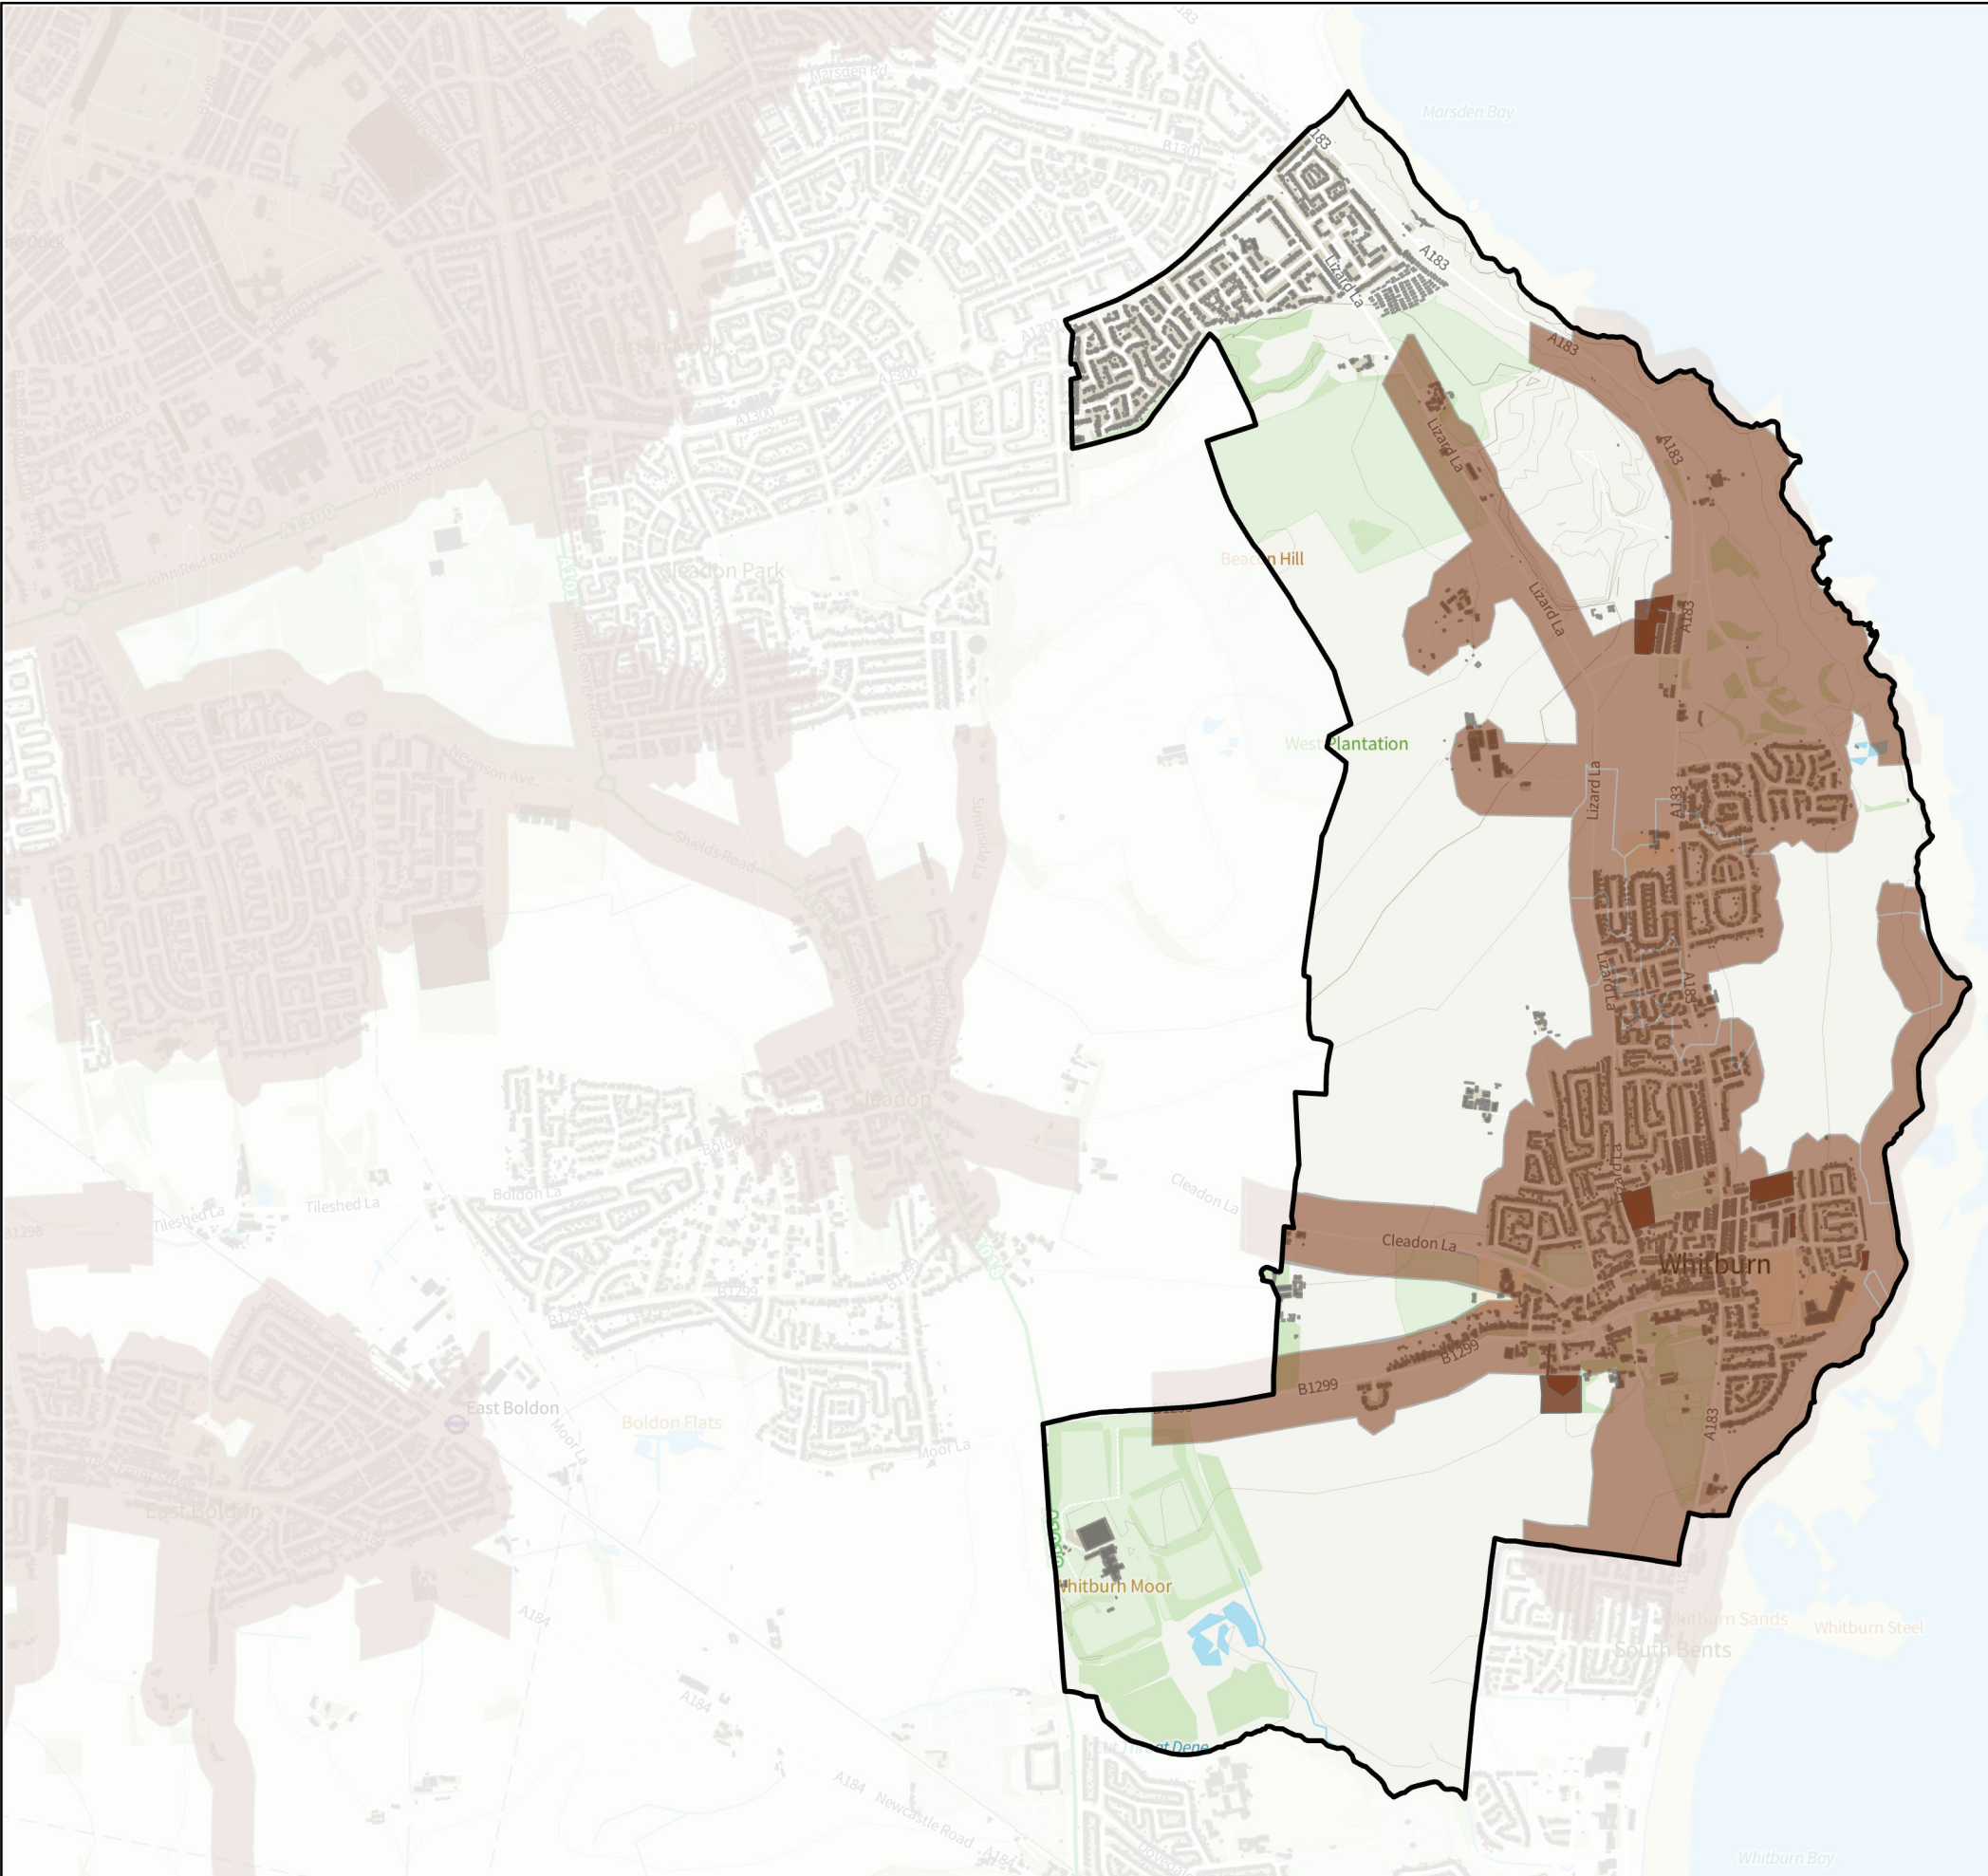

Scale: 1:23,042
Date: 06/03/2023

Contains OS data © Crown Copyright and database right 2022
Contains data from OS Zoomstack

- Legend**
- Allotment
 - Allotment Buffer
 - Wards

Simonside and Rekendyke

Scale: 1:23,757
Date: 06/03/2023

Contains OS data © Crown Copyright and database right 2022
 Contains data from OS Zoomstack

- Legend**
- Allotment
 - Allotment Buffer
 - Wards

West Park

Scale: 1:11,412
 Date: 06/03/2023

Contains OS data © Crown Copyright and database right 2022
 Contains data from OS Zoomstack

- Legend**
- Allotment
 - Allotment Buffer
 - Wards

Westoe

Scale: 1:12,045
 Date: 06/03/2023

Contains OS data © Crown Copyright and database right 2022
 Contains data from OS Zoomstack

- Legend**
- Allotment
 - Allotment Buffer
 - Wards

Whitburn and Marsden

Scale: 1:35,401
 Date: 06/03/2023

- Legend**
- Allotment
 - Allotment Buffer
 - Wards

Whiteleas

Scale: 1:15,053
Date: 06/03/2023

Contains OS data © Crown Copyright and database right 2022
Contains data from OS Zoomstack