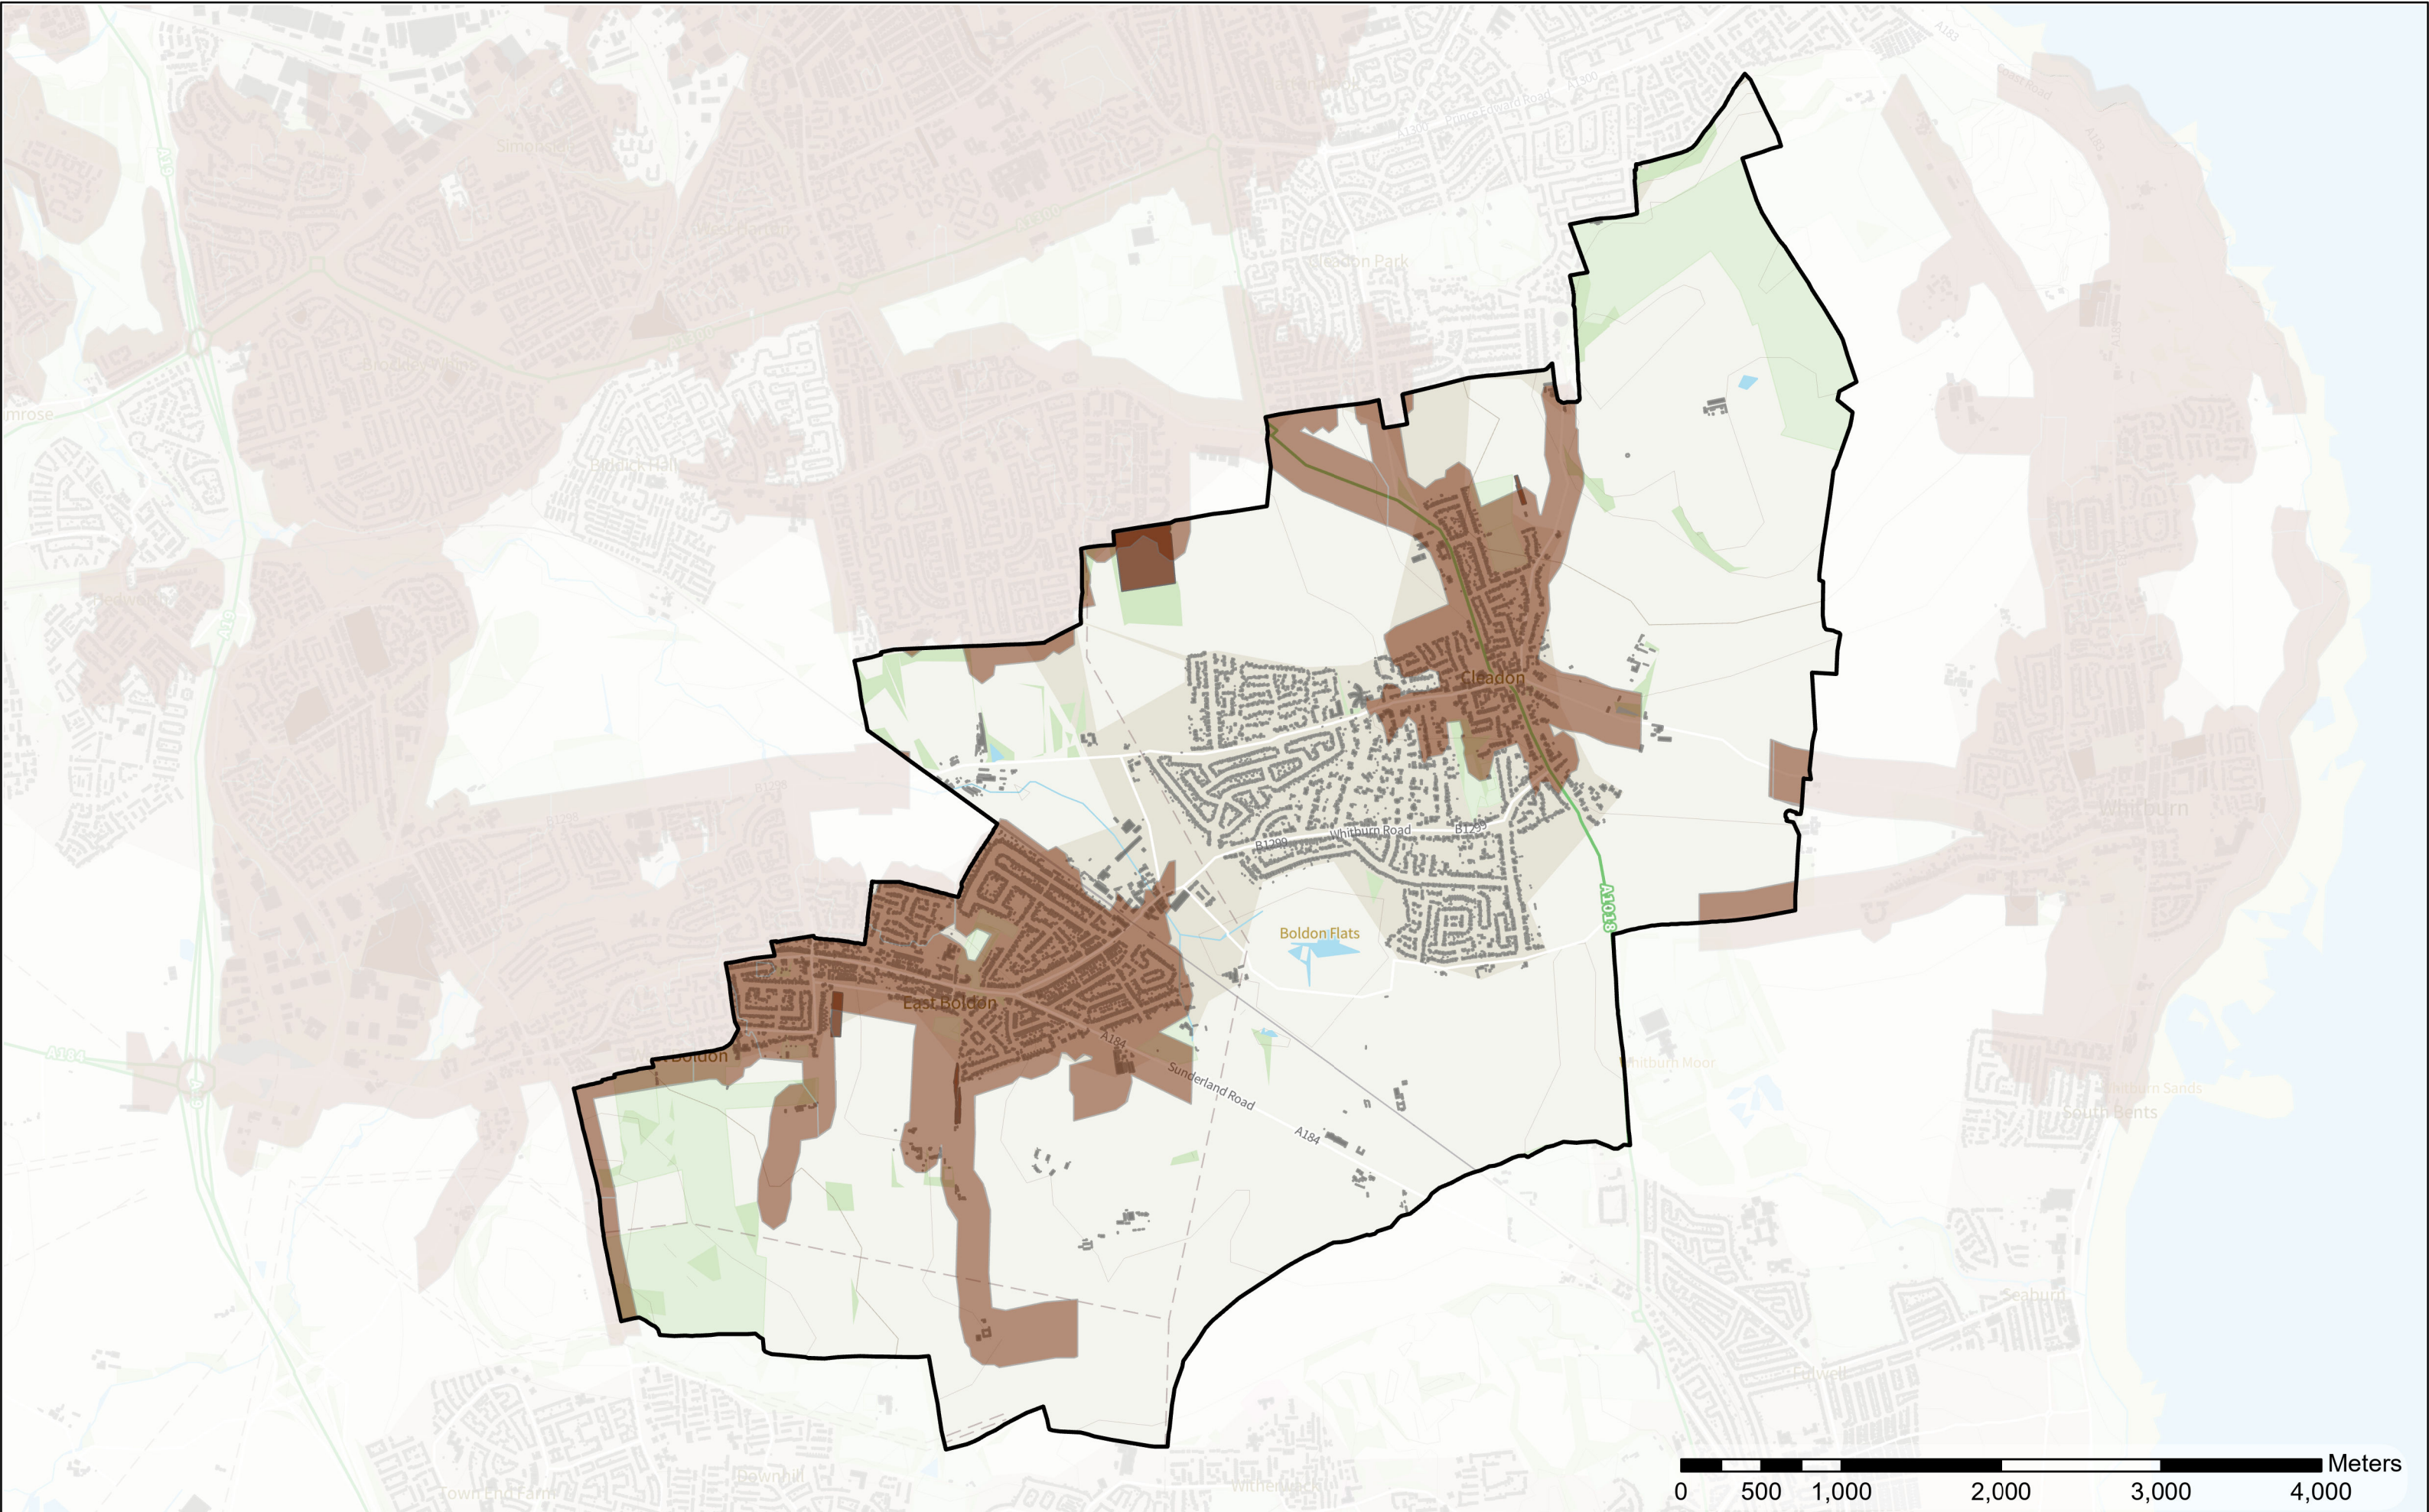

Scale: 1:21,182
 Date: 06/03/2023

Legend

- Allotment
- Allotment Buffer
- Wards

Boldon Colliery

Contains OS data © Crown Copyright and database right 2022
Contains data from OS Zoomstack

Scale: 1:24,062
 Date: 06/03/2023

- Legend**
- Allotment
 - Allotment Buffer
 - Wards

Cleadon and East Boldon

Contains OS data © Crown Copyright and database right 2022
Contains data from OS Zoomstack

Scale: 1:36,155
 Date: 06/03/2023

- Legend**
- Allotment
 - Allotment Buffer
 - Wards