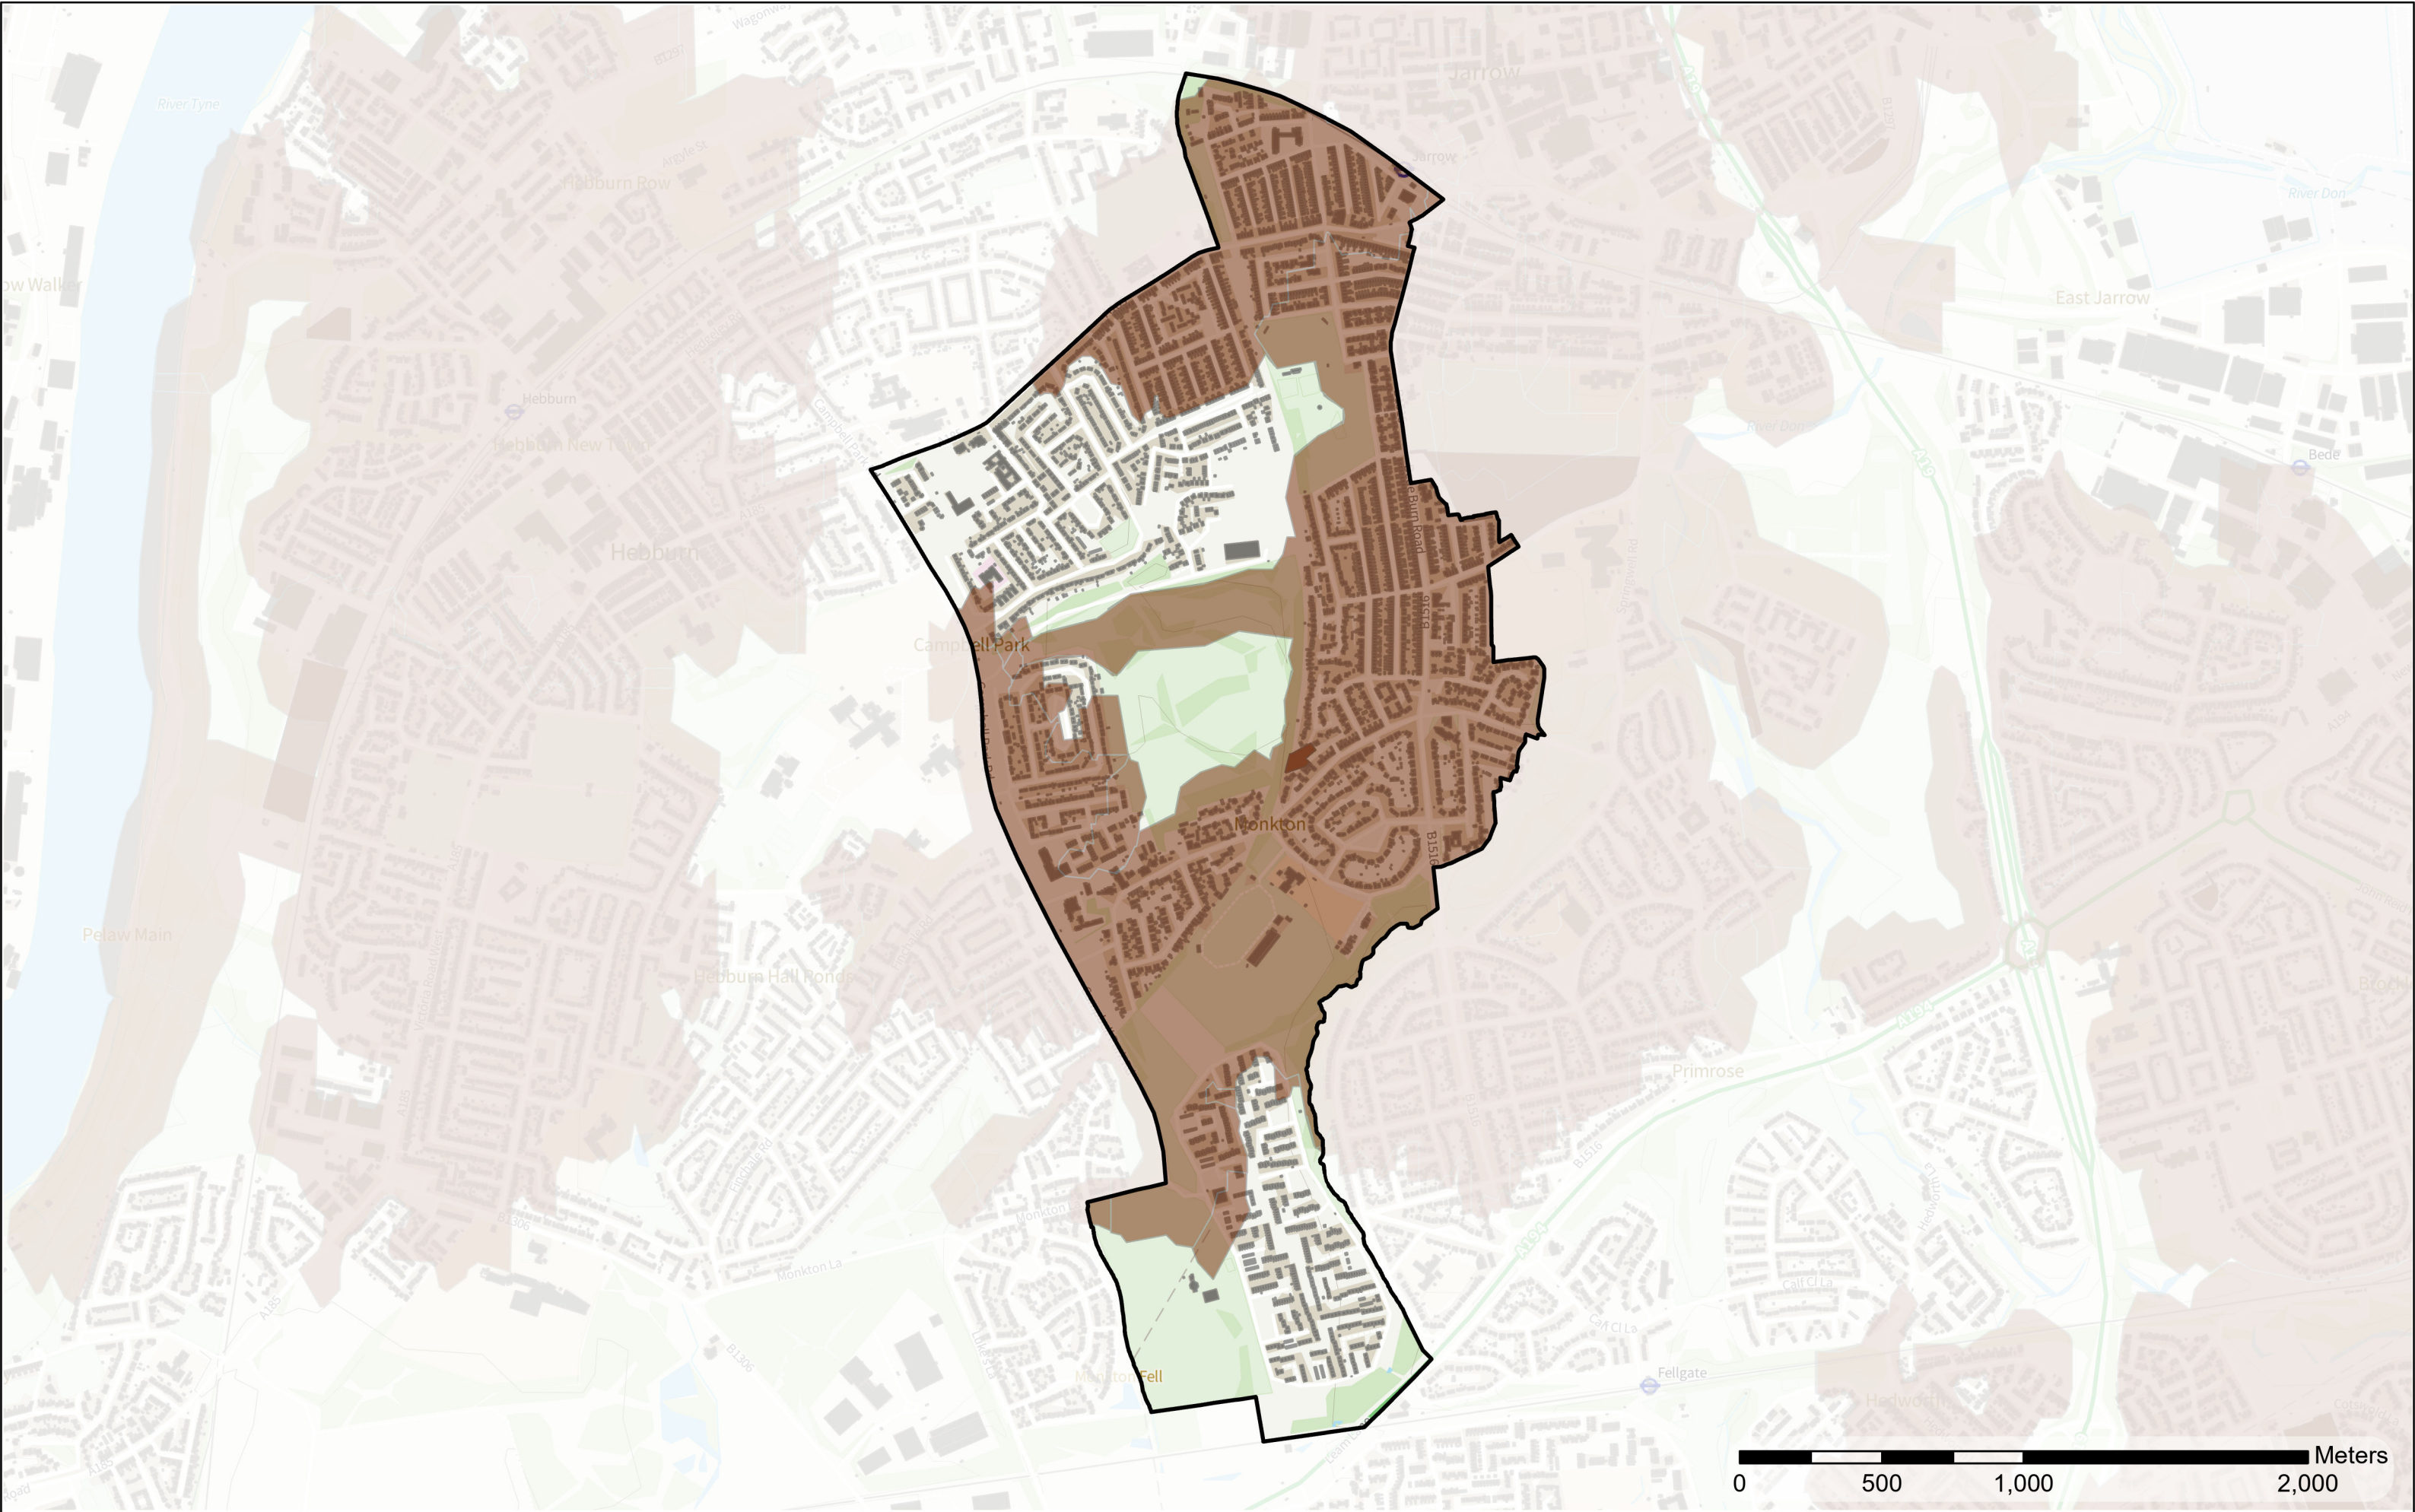

Hebburn North

Scale: 1:18,615
 Date: 06/03/2023

Hebburn South

Legend

- Allotment
- Allotment Buffer
- Wards

Contains OS data © Crown Copyright and database right 2022
Contains data from OS Zoomstack

Scale: 1:15,603
Date: 06/03/2023

Legend

-  Allotment
-  Allotment Buffer
-  Wards

Horsley Hill

Scale: 1:16,831
Date: 06/03/2023

Contains OS data © Crown Copyright and database right 2022
Contains data from OS Zoomstack

Legend

- Allotment
- Allotment Buffer
- Wards

Monkton

Contains OS data © Crown Copyright and database right 2022
Contains data from OS Zoomstack

N
W —+— E
S

Scale: 1:20,246
Date: 06/03/2023

Primrose

- Legend**
- Allotment
 - Allotment Buffer
 - Wards

Contains OS data © Crown Copyright and database right 2022
Contains data from OS Zoomstack