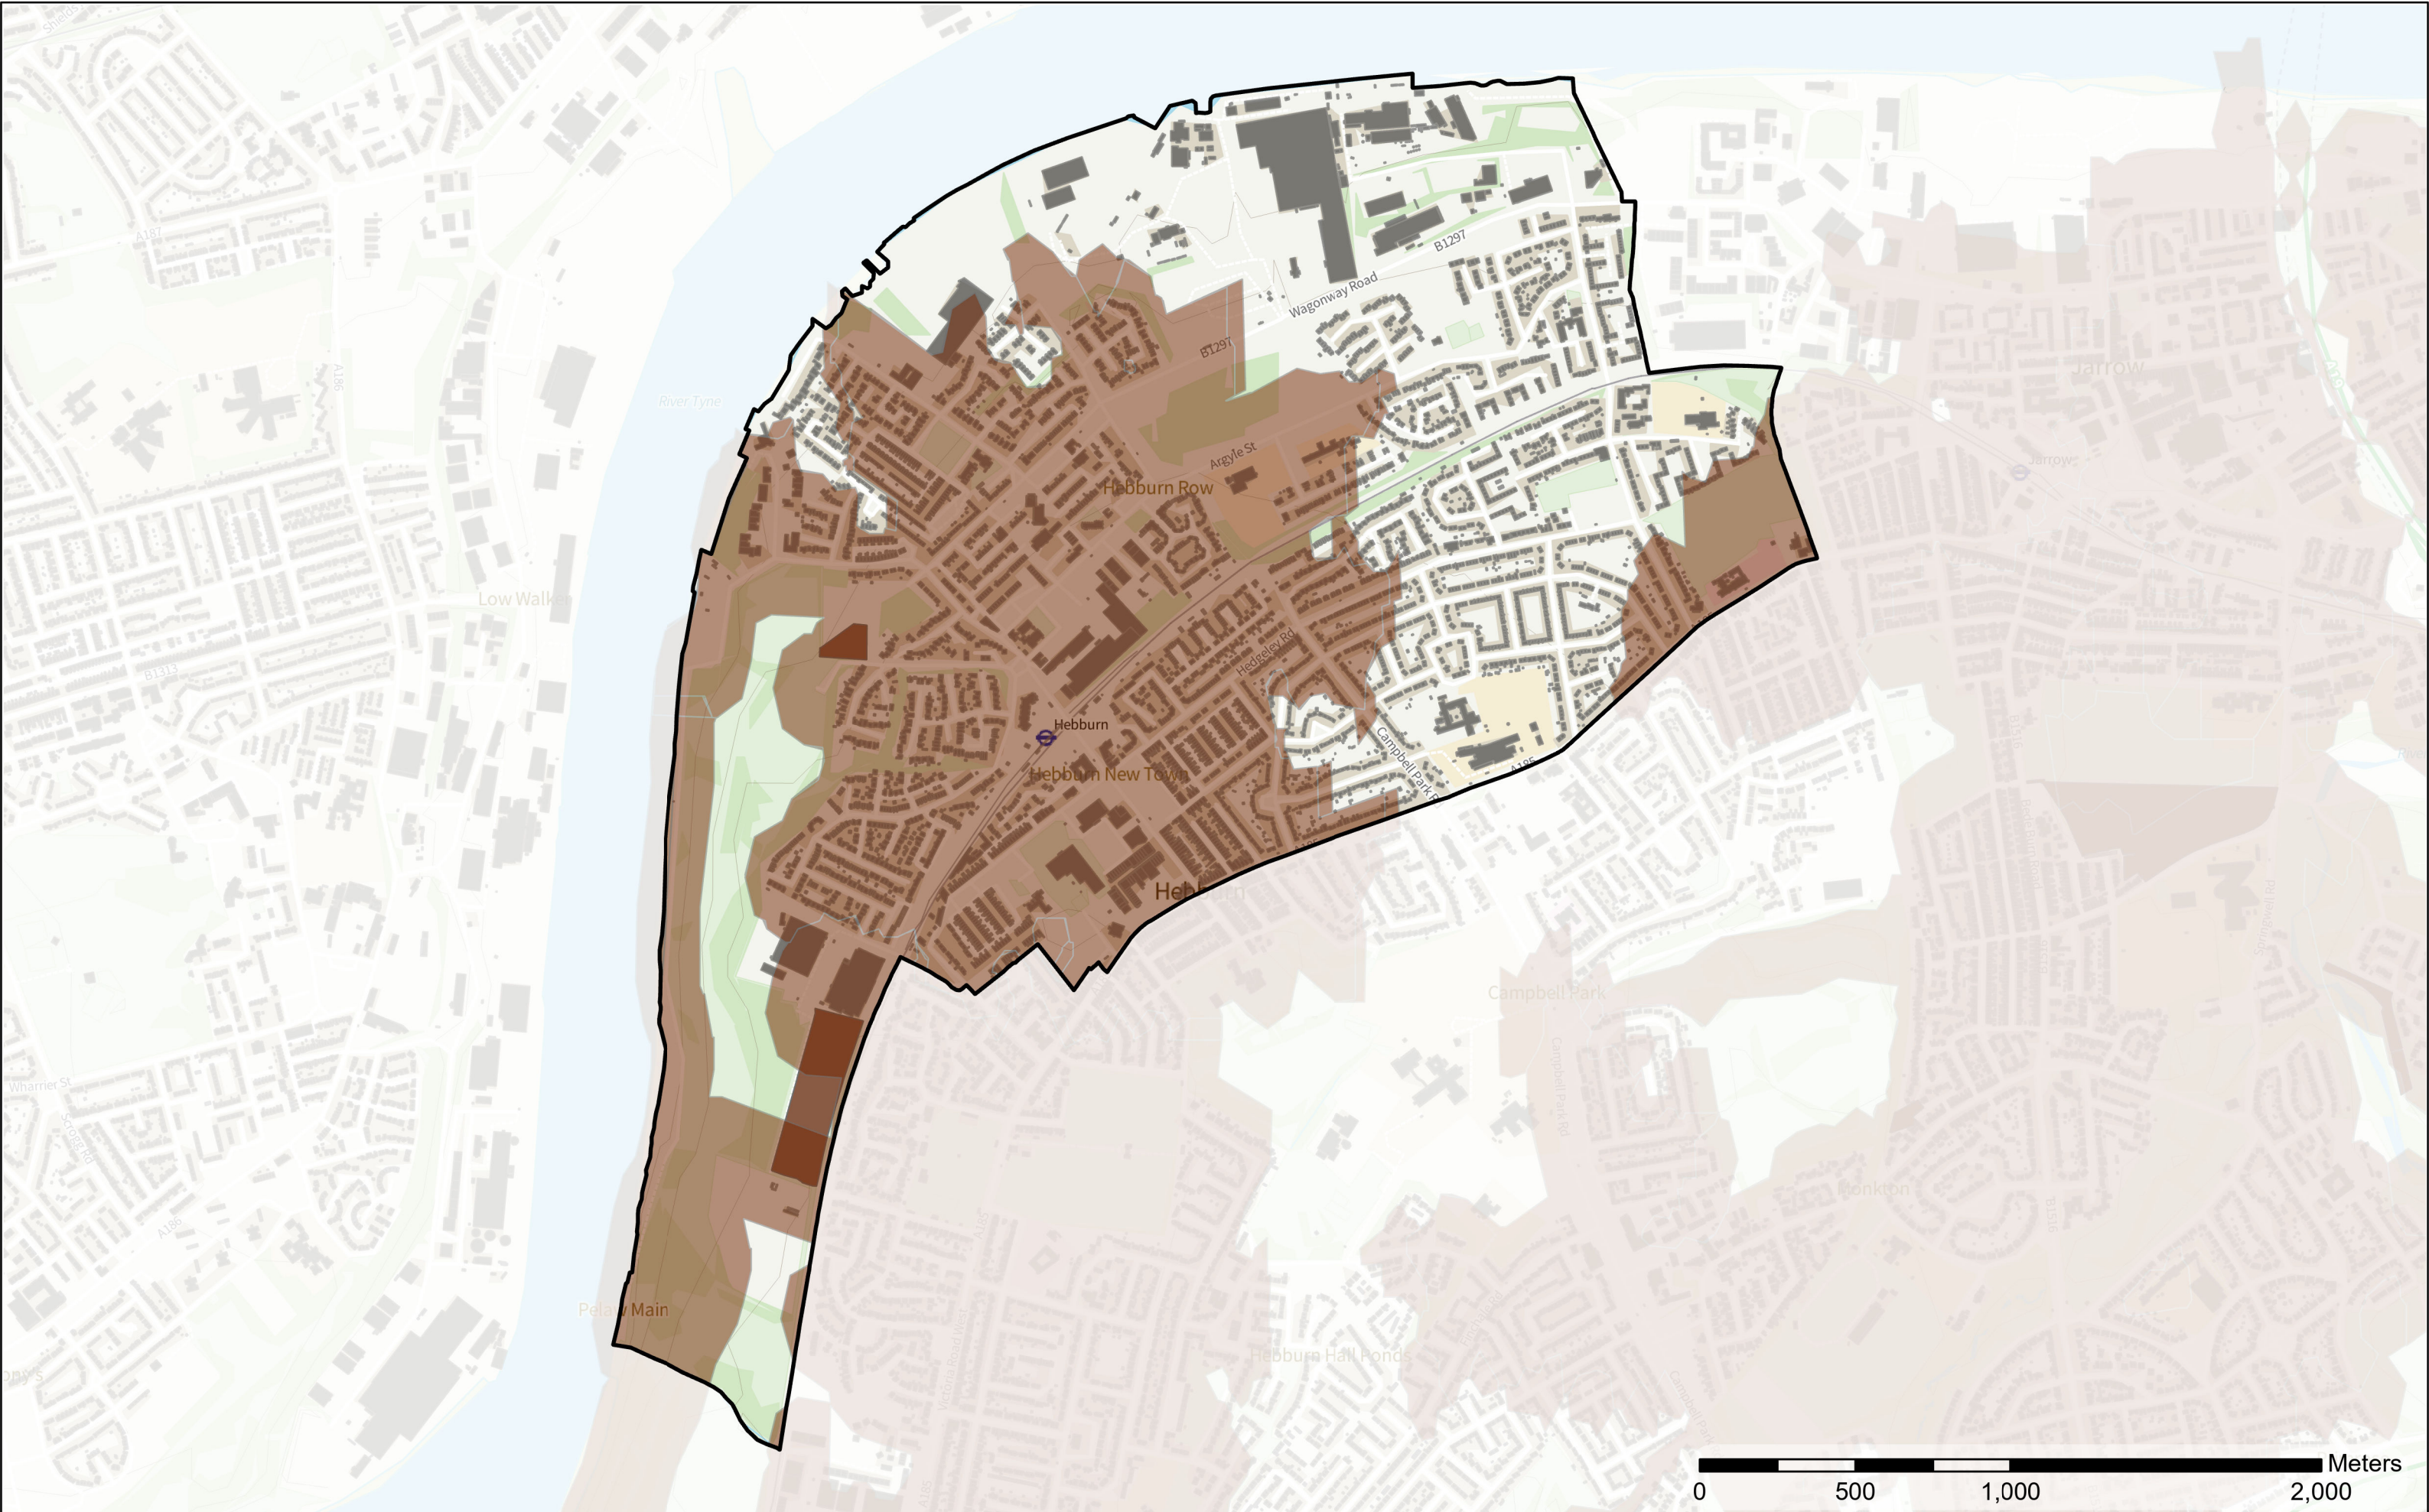

Contains OS data © Crown Copyright and database right 2022
Contains data from OS Zoomstack

Scale: 1:28,531
Date: 06/03/2023

Contains OS data © Crown Copyright and database right 2022
Contains data from OS Zoomstack

- Legend**
- Allotment
 - Allotment Buffer
 - Wards

Harton

Scale: 1:11,324
Date: 06/03/2023

Contains OS data © Crown Copyright and database right 2022
 Contains data from OS Zoomstack

- Legend**
- Allotment
 - Allotment Buffer
 - Wards