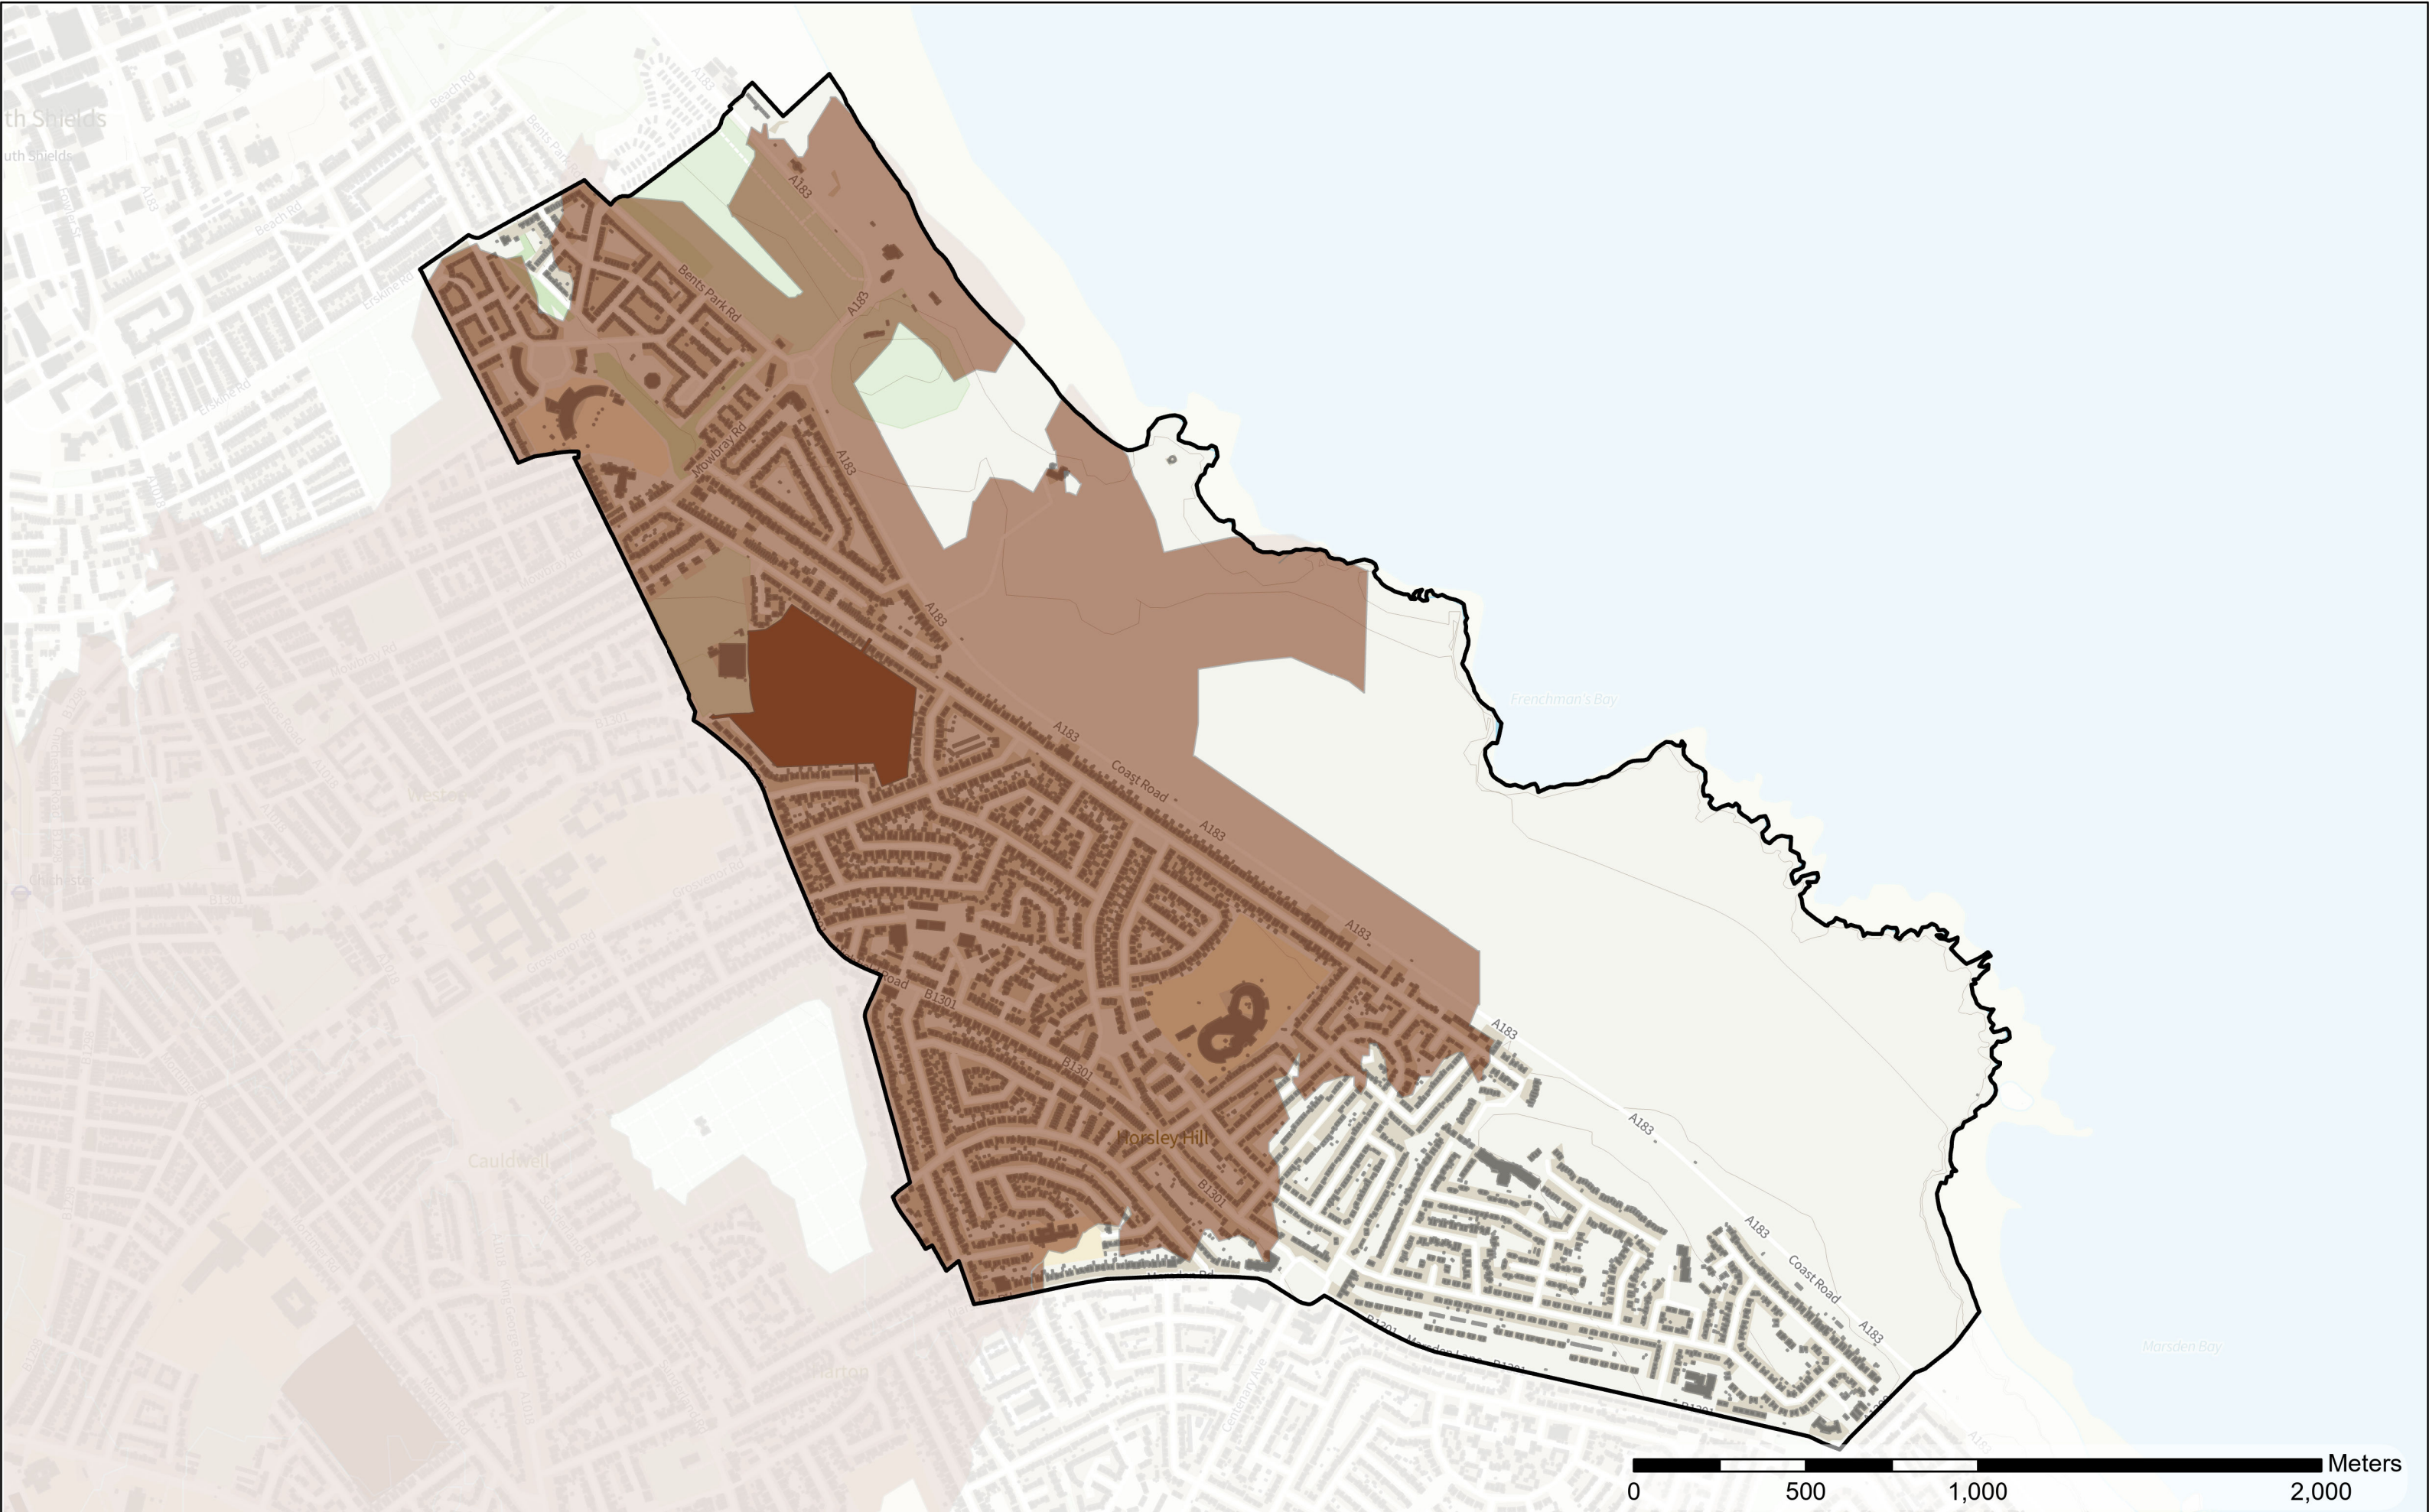

Hebburn North

Scale: 1:18,615
 Date: 06/03/2023

Hebburn South

Legend

- Allotment
- Allotment Buffer
- Wards

Contains OS data © Crown Copyright and database right 2022
Contains data from OS Zoomstack

Scale: 1:15,603
Date: 06/03/2023