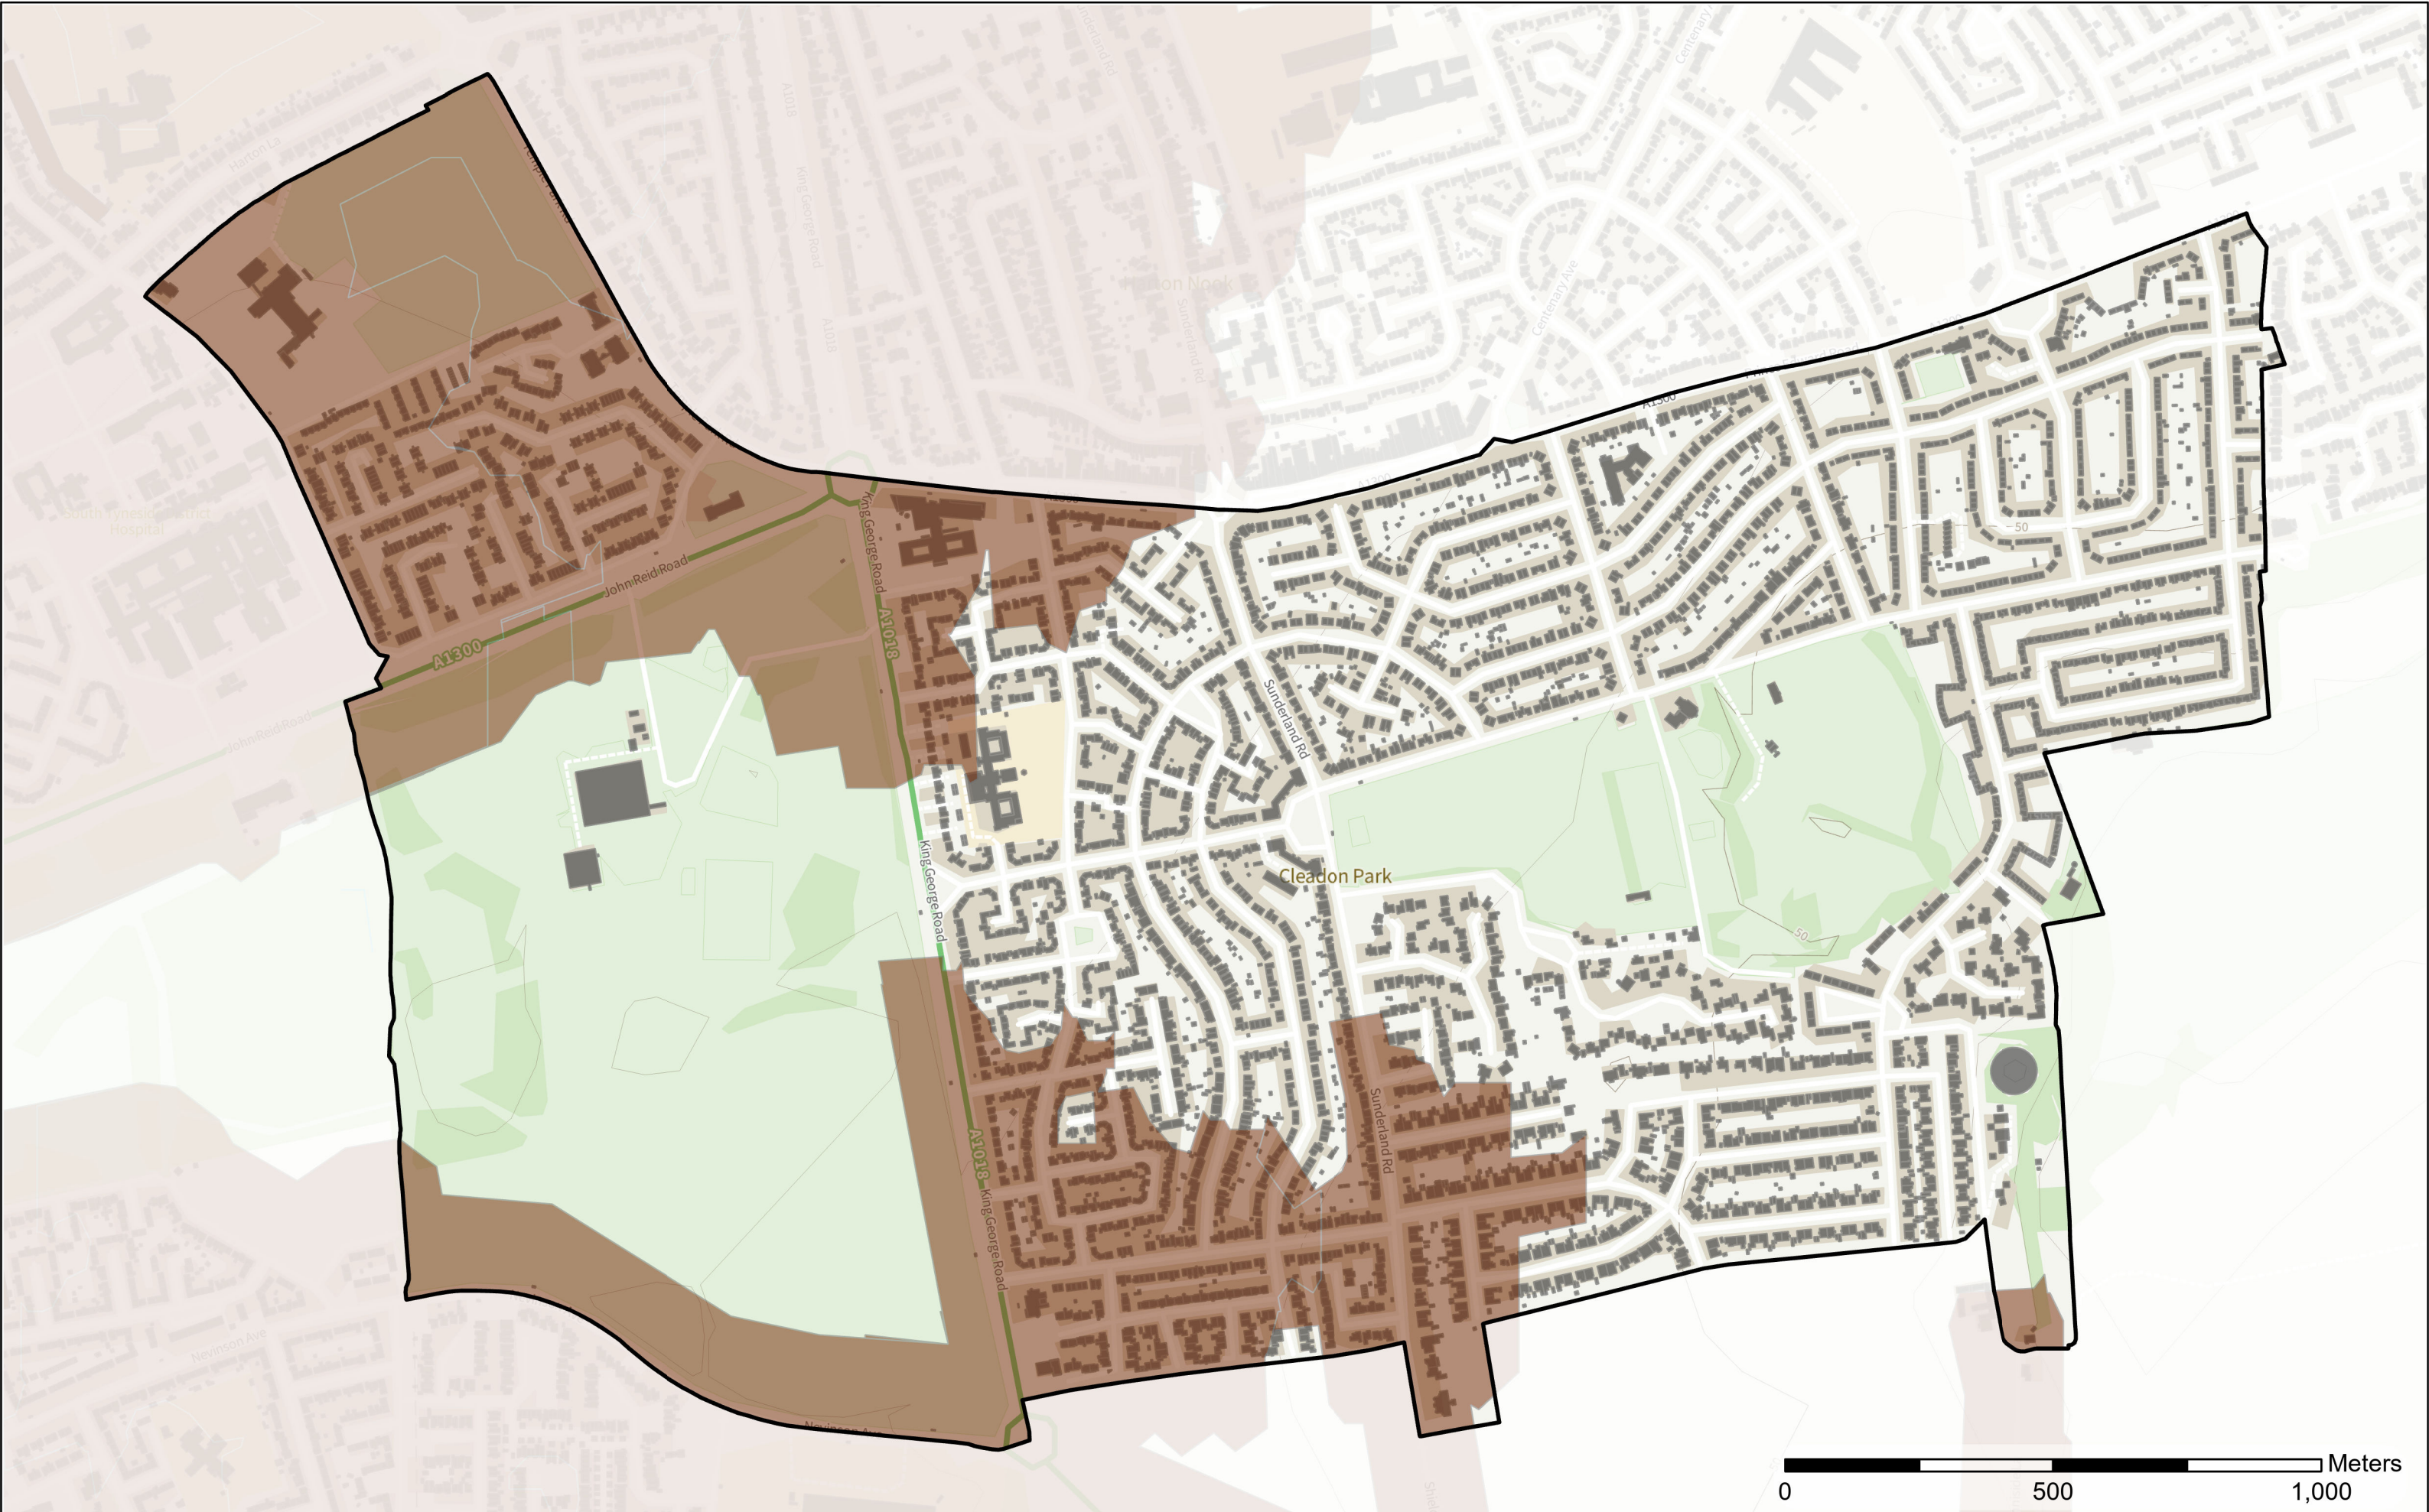

- Legend**
- Allotment
 - Allotment Buffer
 - Wards

Cleadon and East Boldon

Contains OS data © Crown Copyright and database right 2022
Contains data from OS Zoomstack

Scale: 1:36,155
 Date: 06/03/2023

- Legend**
- Allotment
 - Allotment Buffer
 - Wards

Contains OS data © Crown Copyright and database right 2022
Contains data from OS Zoomstack

Scale: 1:28,531
Date: 06/03/2023

Contains OS data © Crown Copyright and database right 2022
Contains data from OS Zoomstack