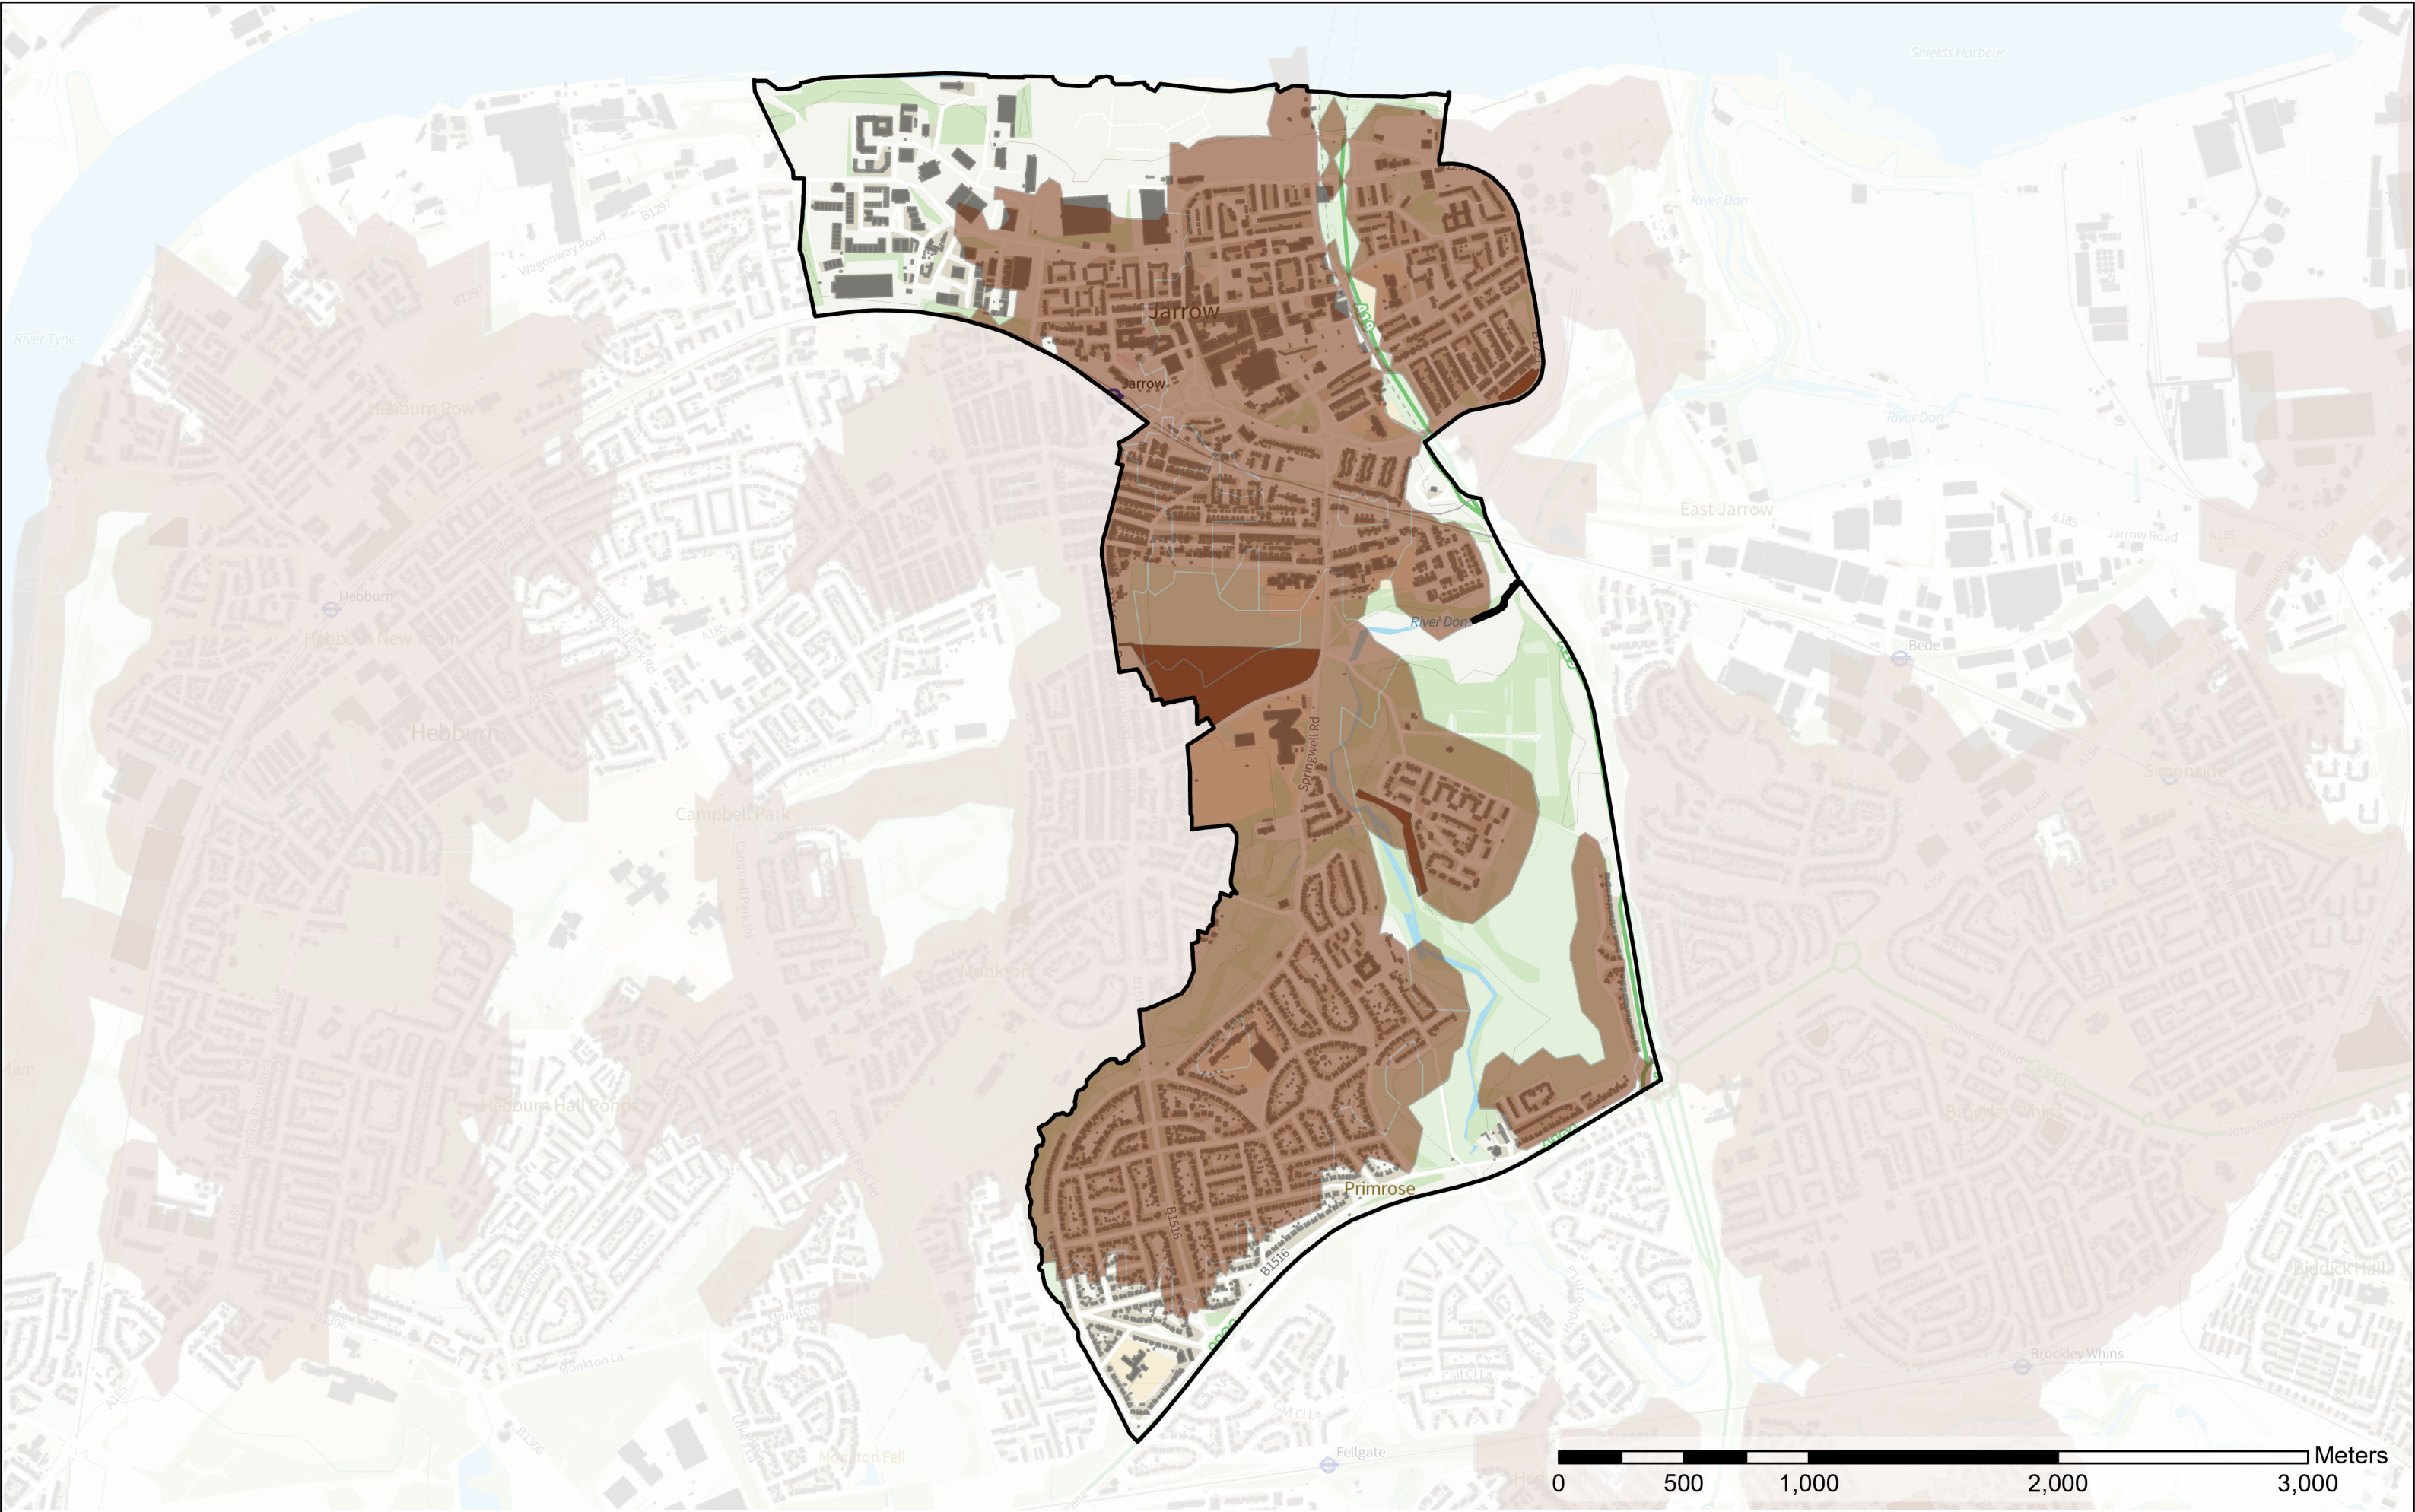

Legend

-  Allotment
-  Allotment Buffer
-  Wards

Horsley Hill

Scale: 1:16,831
Date: 06/03/2023

Contains OS data © Crown Copyright and database right 2022
Contains data from OS Zoomstack

Legend

- Allotment
- Allotment Buffer
- Wards

Monkton

Contains OS data © Crown Copyright and database right 2022
Contains data from OS Zoomstack

N
W —+— E
S

Scale: 1:20,246
Date: 06/03/2023

Primrose

- Legend**
- Allotment
 - Allotment Buffer
 - Wards

Contains OS data © Crown Copyright and database right 2022
Contains data from OS Zoomstack