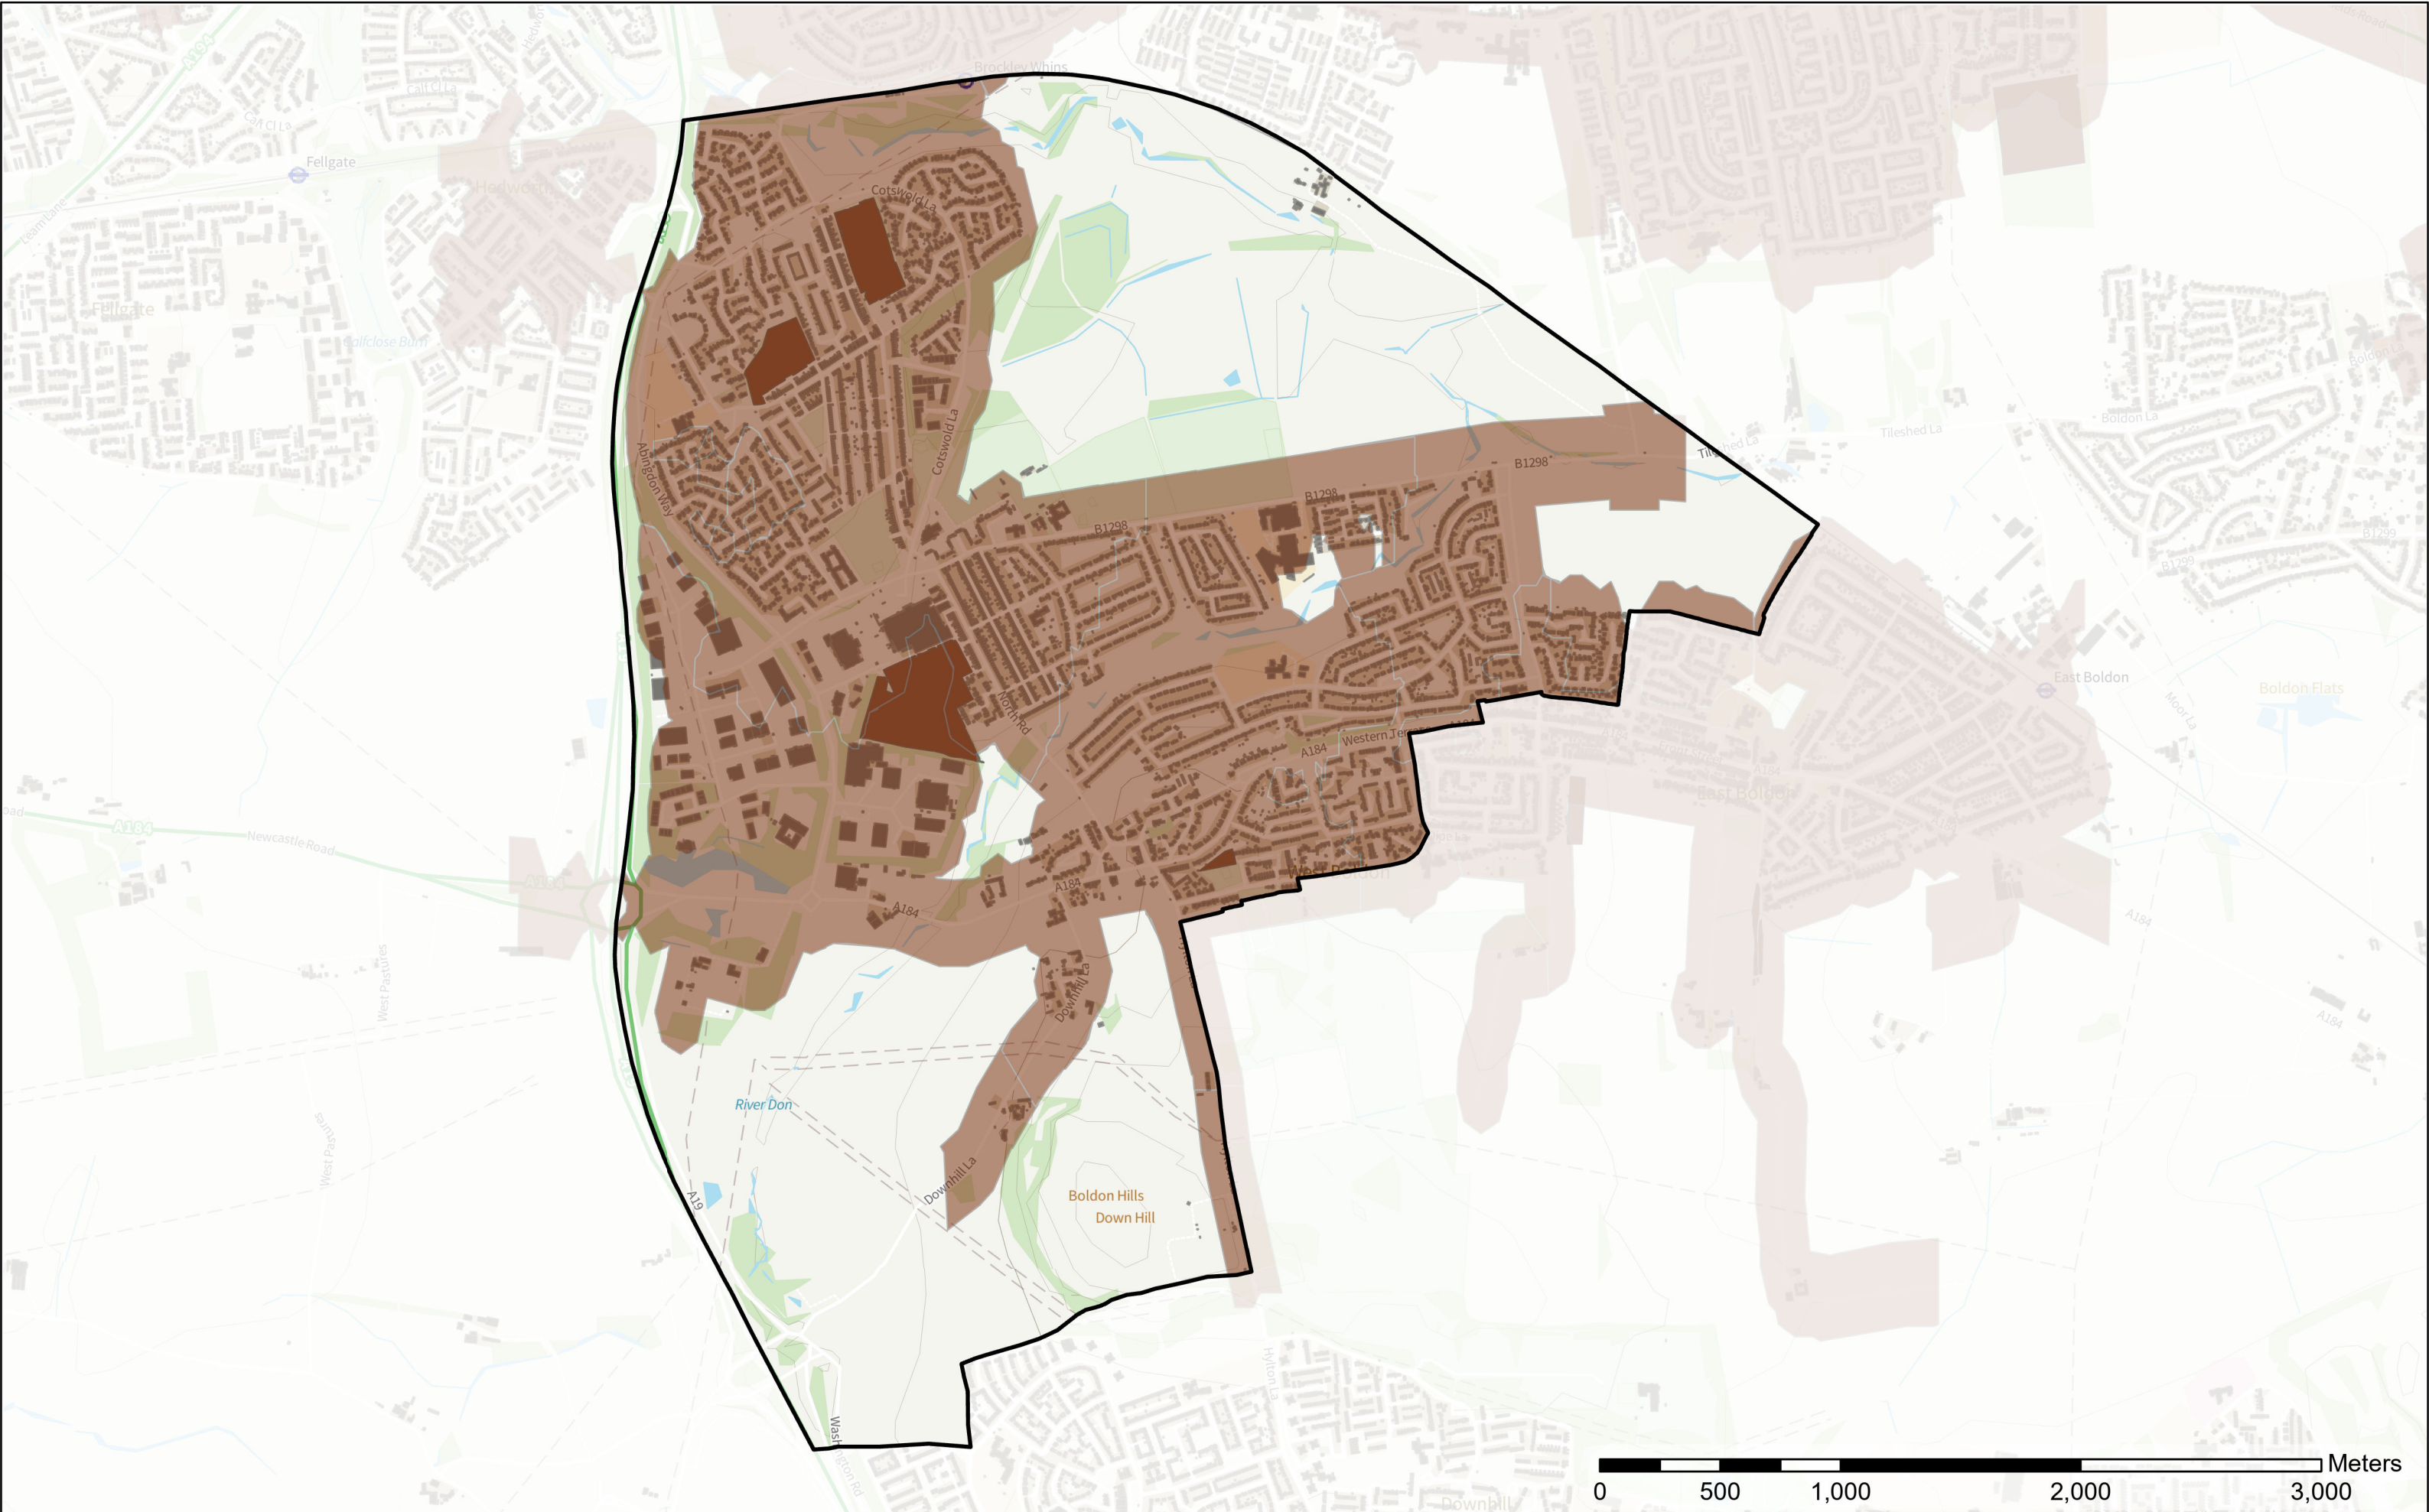

Contains OS data © Crown Copyright and database right 2022
 Contains data from OS Zoomstack

- Legend**
- Allotment
 - Allotment Buffer
 - Wards

Beacon and Bents

Scale: 1:18,696
 Date: 06/03/2023

Legend

- Allotment
- Allotment Buffer
- Wards

Bede

Scale: 1:22,728
Date: 06/03/2023

Contains OS data © Crown Copyright and database right 2022
Contains data from OS Zoomstack

- Legend**
- Allotment
 - Allotment Buffer
 - Wards

Biddick and All Saints

Contains OS data © Crown Copyright and database right 2022
Contains data from OS Zoomstack

Scale: 1:21,182
 Date: 06/03/2023

Legend

- Allotment
- Allotment Buffer
- Wards

Boldon Colliery

Contains OS data © Crown Copyright and database right 2022
Contains data from OS Zoomstack

Scale: 1:24,062
 Date: 06/03/2023