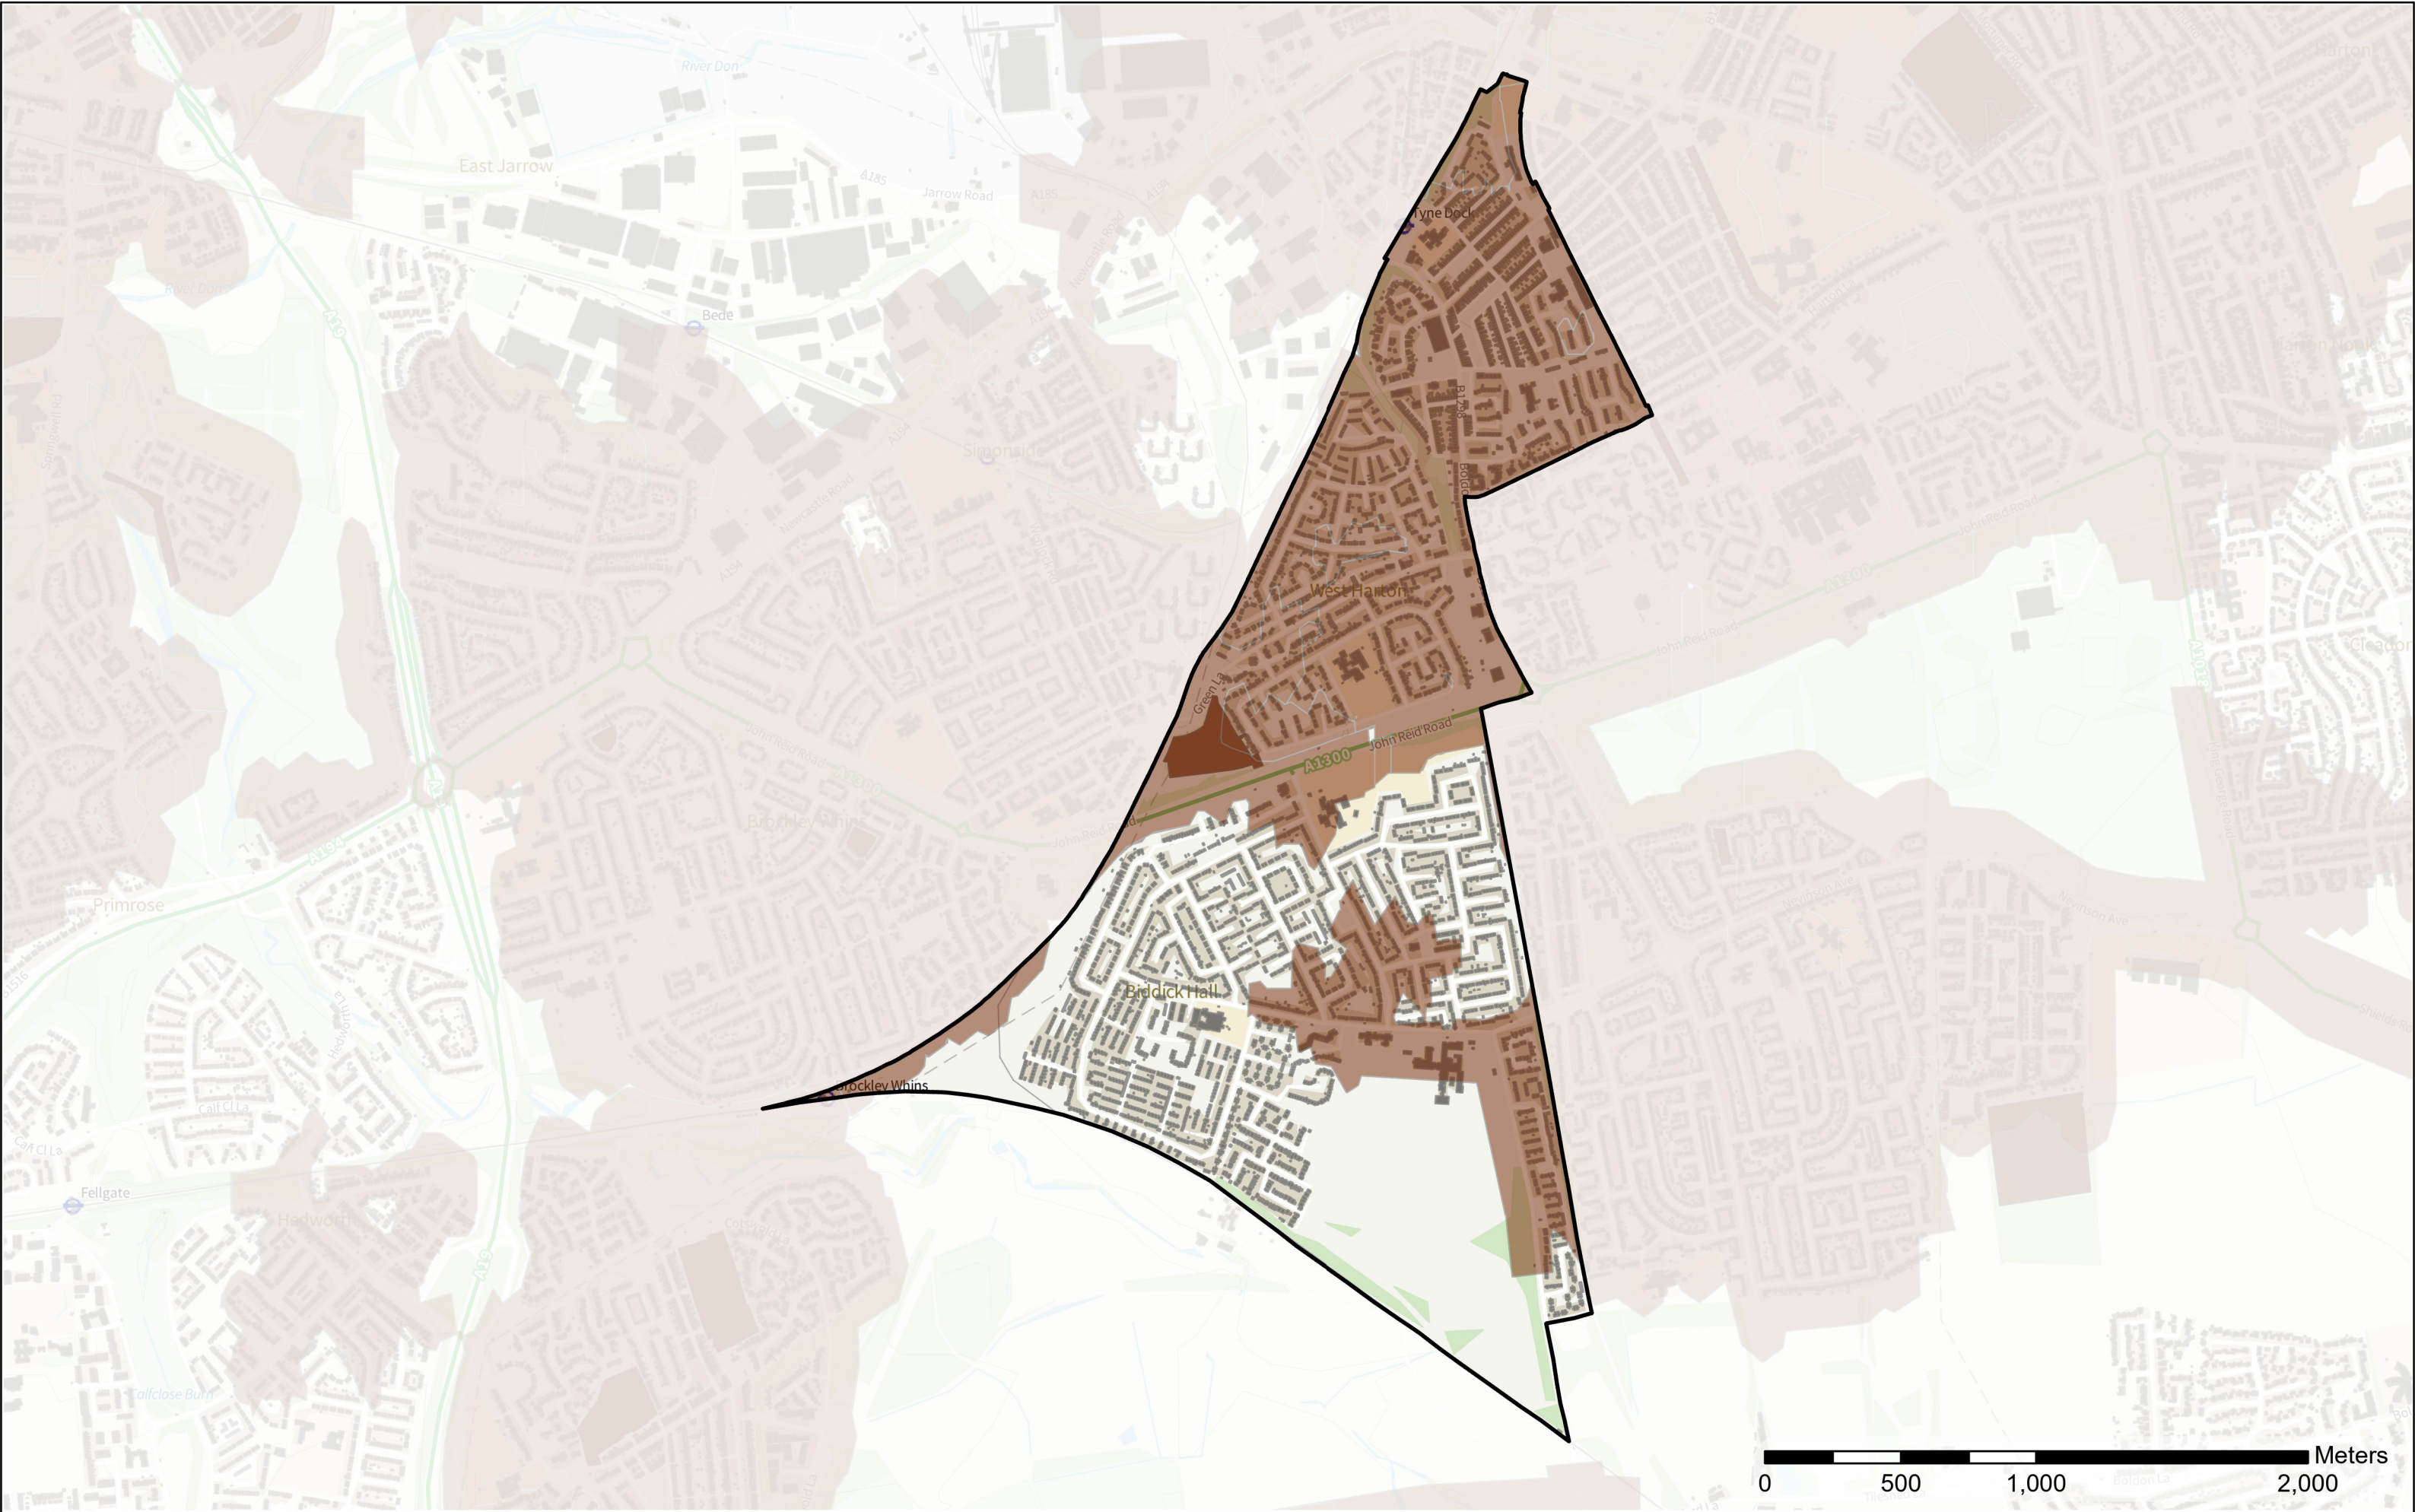

Contains OS data © Crown Copyright and database right 2022
 Contains data from OS Zoomstack

- Legend**
- Allotment
 - Allotment Buffer
 - Wards

Beacon and Bents

Scale: 1:18,696
 Date: 06/03/2023

Legend

- Allotment
- Allotment Buffer
- Wards

Bede

Scale: 1:22,728
Date: 06/03/2023

Contains OS data © Crown Copyright and database right 2022
Contains data from OS Zoomstack

- Legend**
- Allotment
 - Allotment Buffer
 - Wards

Biddick and All Saints

Contains OS data © Crown Copyright and database right 2022
Contains data from OS Zoomstack

Scale: 1:21,182
 Date: 06/03/2023

Legend

- Allotment
- Allotment Buffer
- Wards

Boldon Colliery

Contains OS data © Crown Copyright and database right 2022
Contains data from OS Zoomstack

Scale: 1:24,062
 Date: 06/03/2023