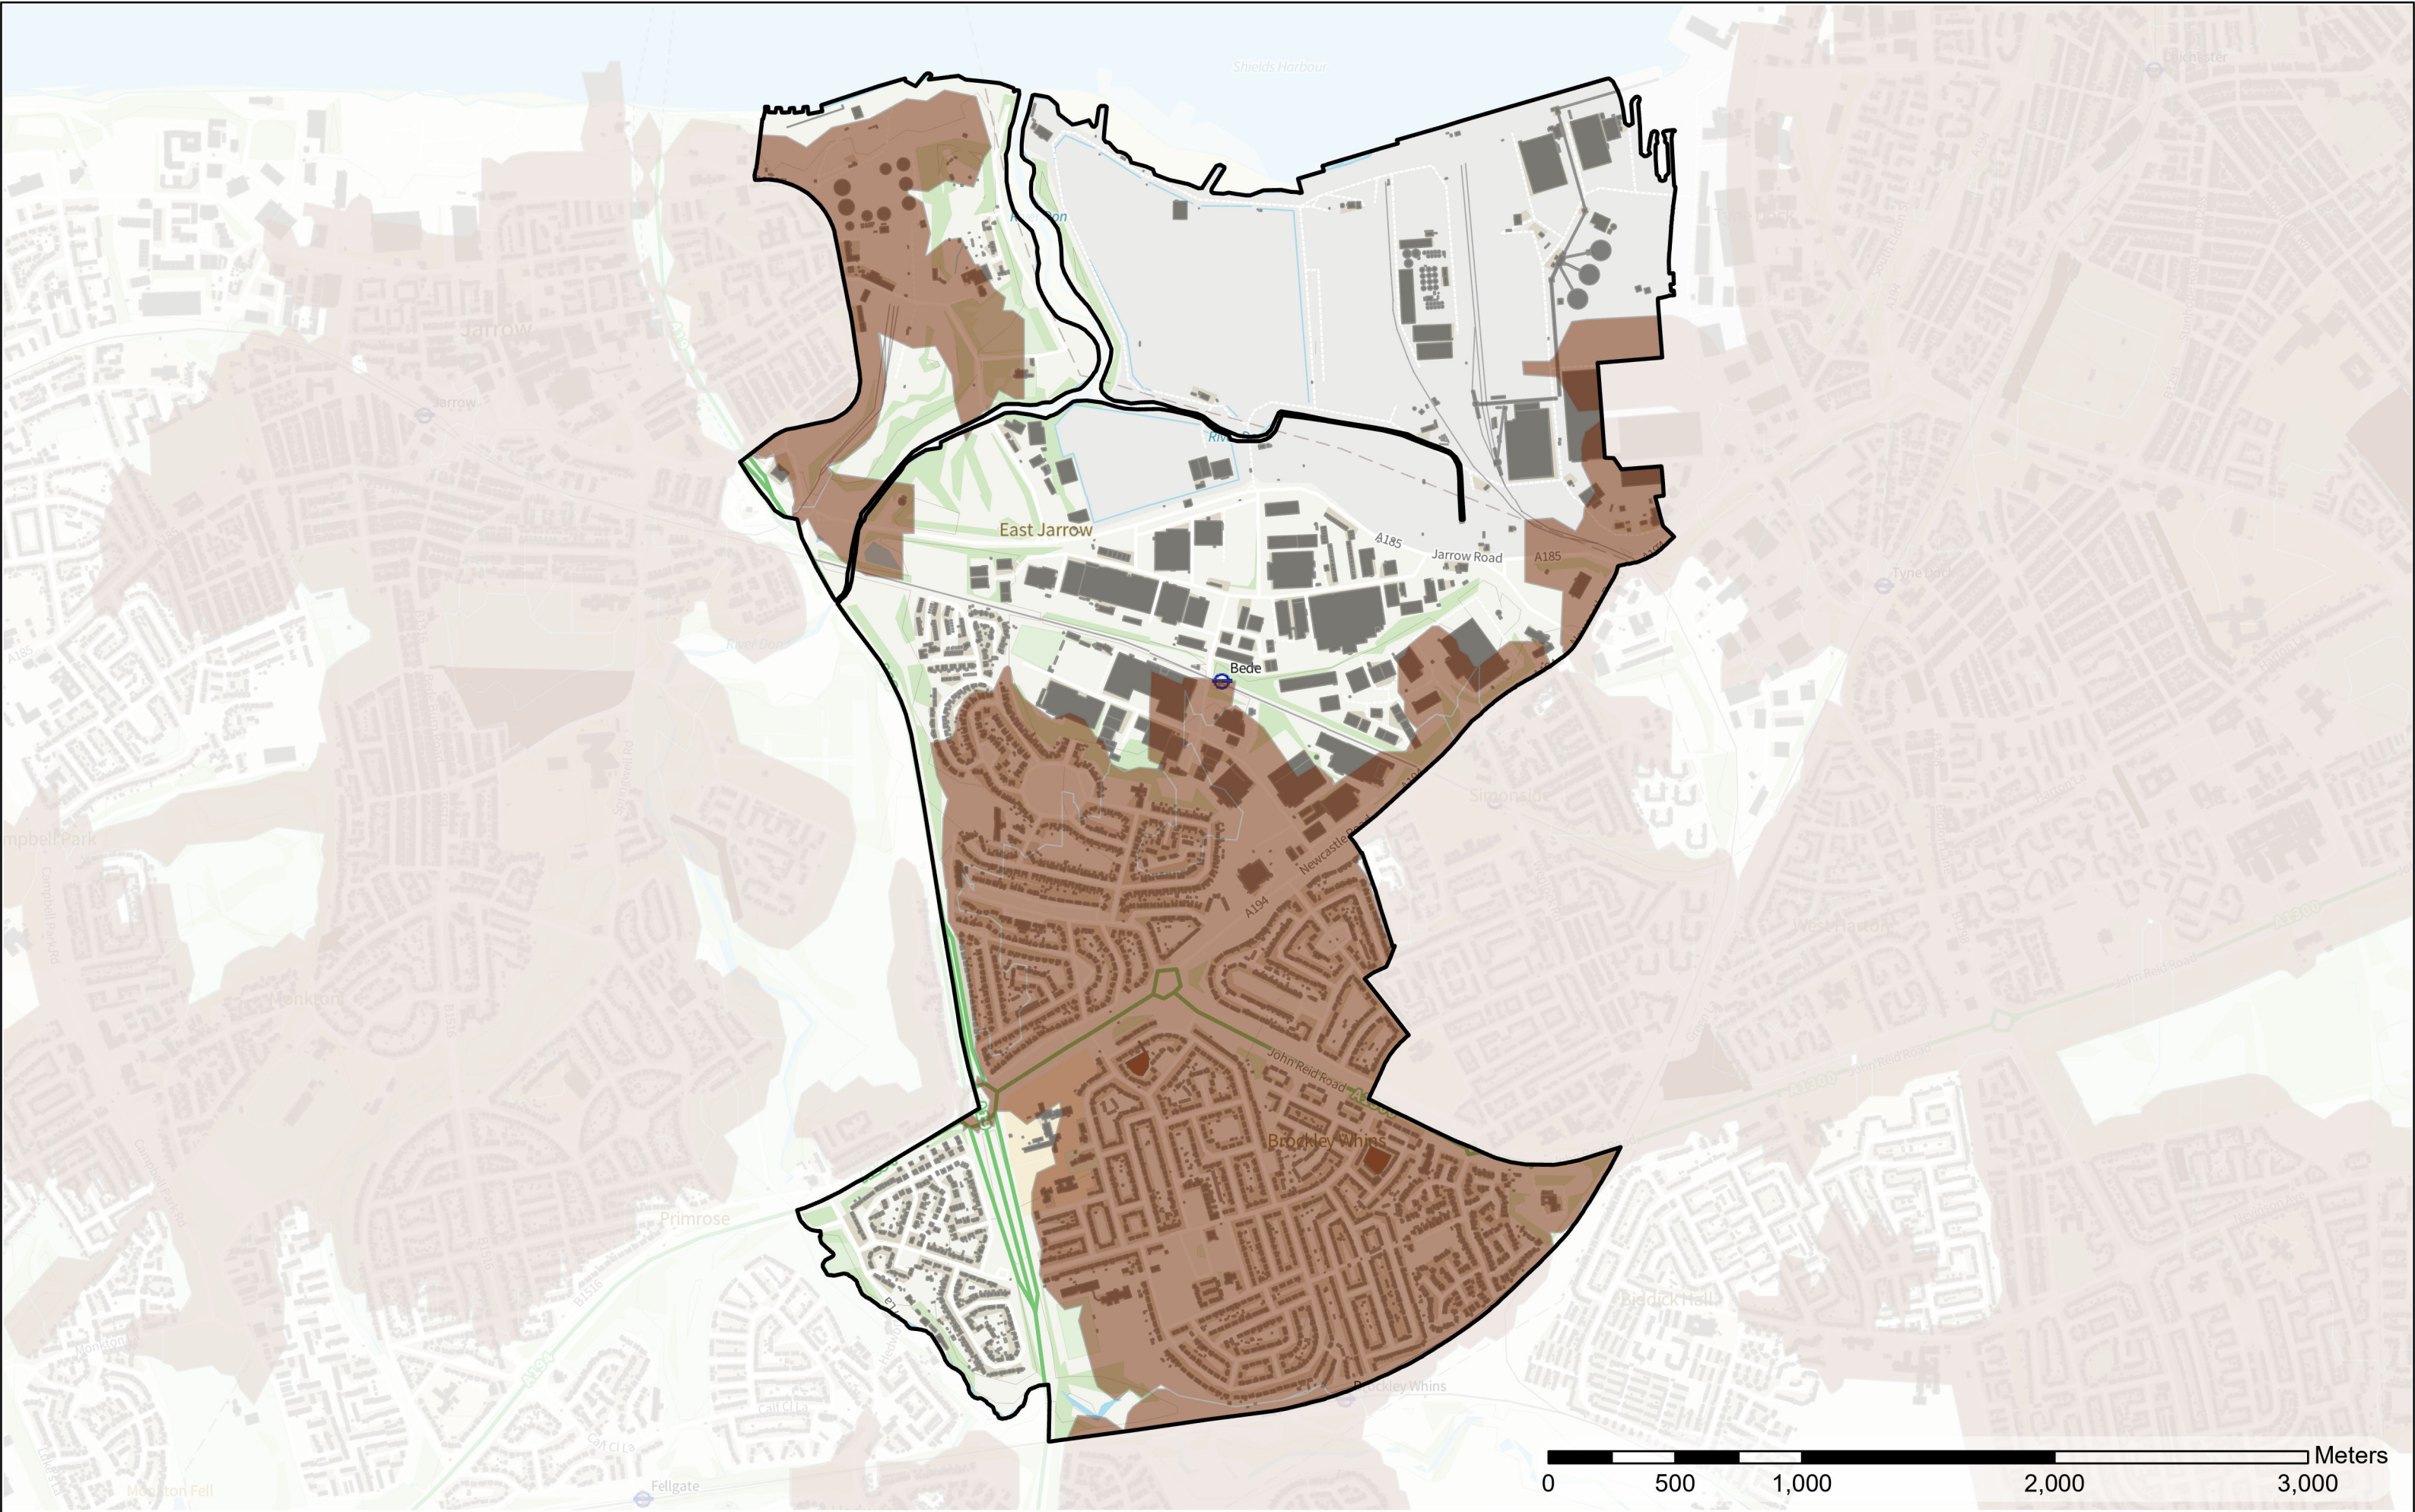

Contains OS data © Crown Copyright and database right 2022
 Contains data from OS Zoomstack

- Legend**
- Allotment
 - Allotment Buffer
 - Wards

Beacon and Bents

Scale: 1:18,696
 Date: 06/03/2023

Legend

- Allotment
- Allotment Buffer
- Wards

Bede

Scale: 1:22,728
Date: 06/03/2023

Contains OS data © Crown Copyright and database right 2022
Contains data from OS Zoomstack

- Legend**
- Allotment
 - Allotment Buffer
 - Wards

Biddick and All Saints

Contains OS data © Crown Copyright and database right 2022
Contains data from OS Zoomstack

Scale: 1:21,182
 Date: 06/03/2023

Legend

- Allotment
- Allotment Buffer
- Wards

Boldon Colliery

Contains OS data © Crown Copyright and database right 2022
Contains data from OS Zoomstack

Scale: 1:24,062
 Date: 06/03/2023