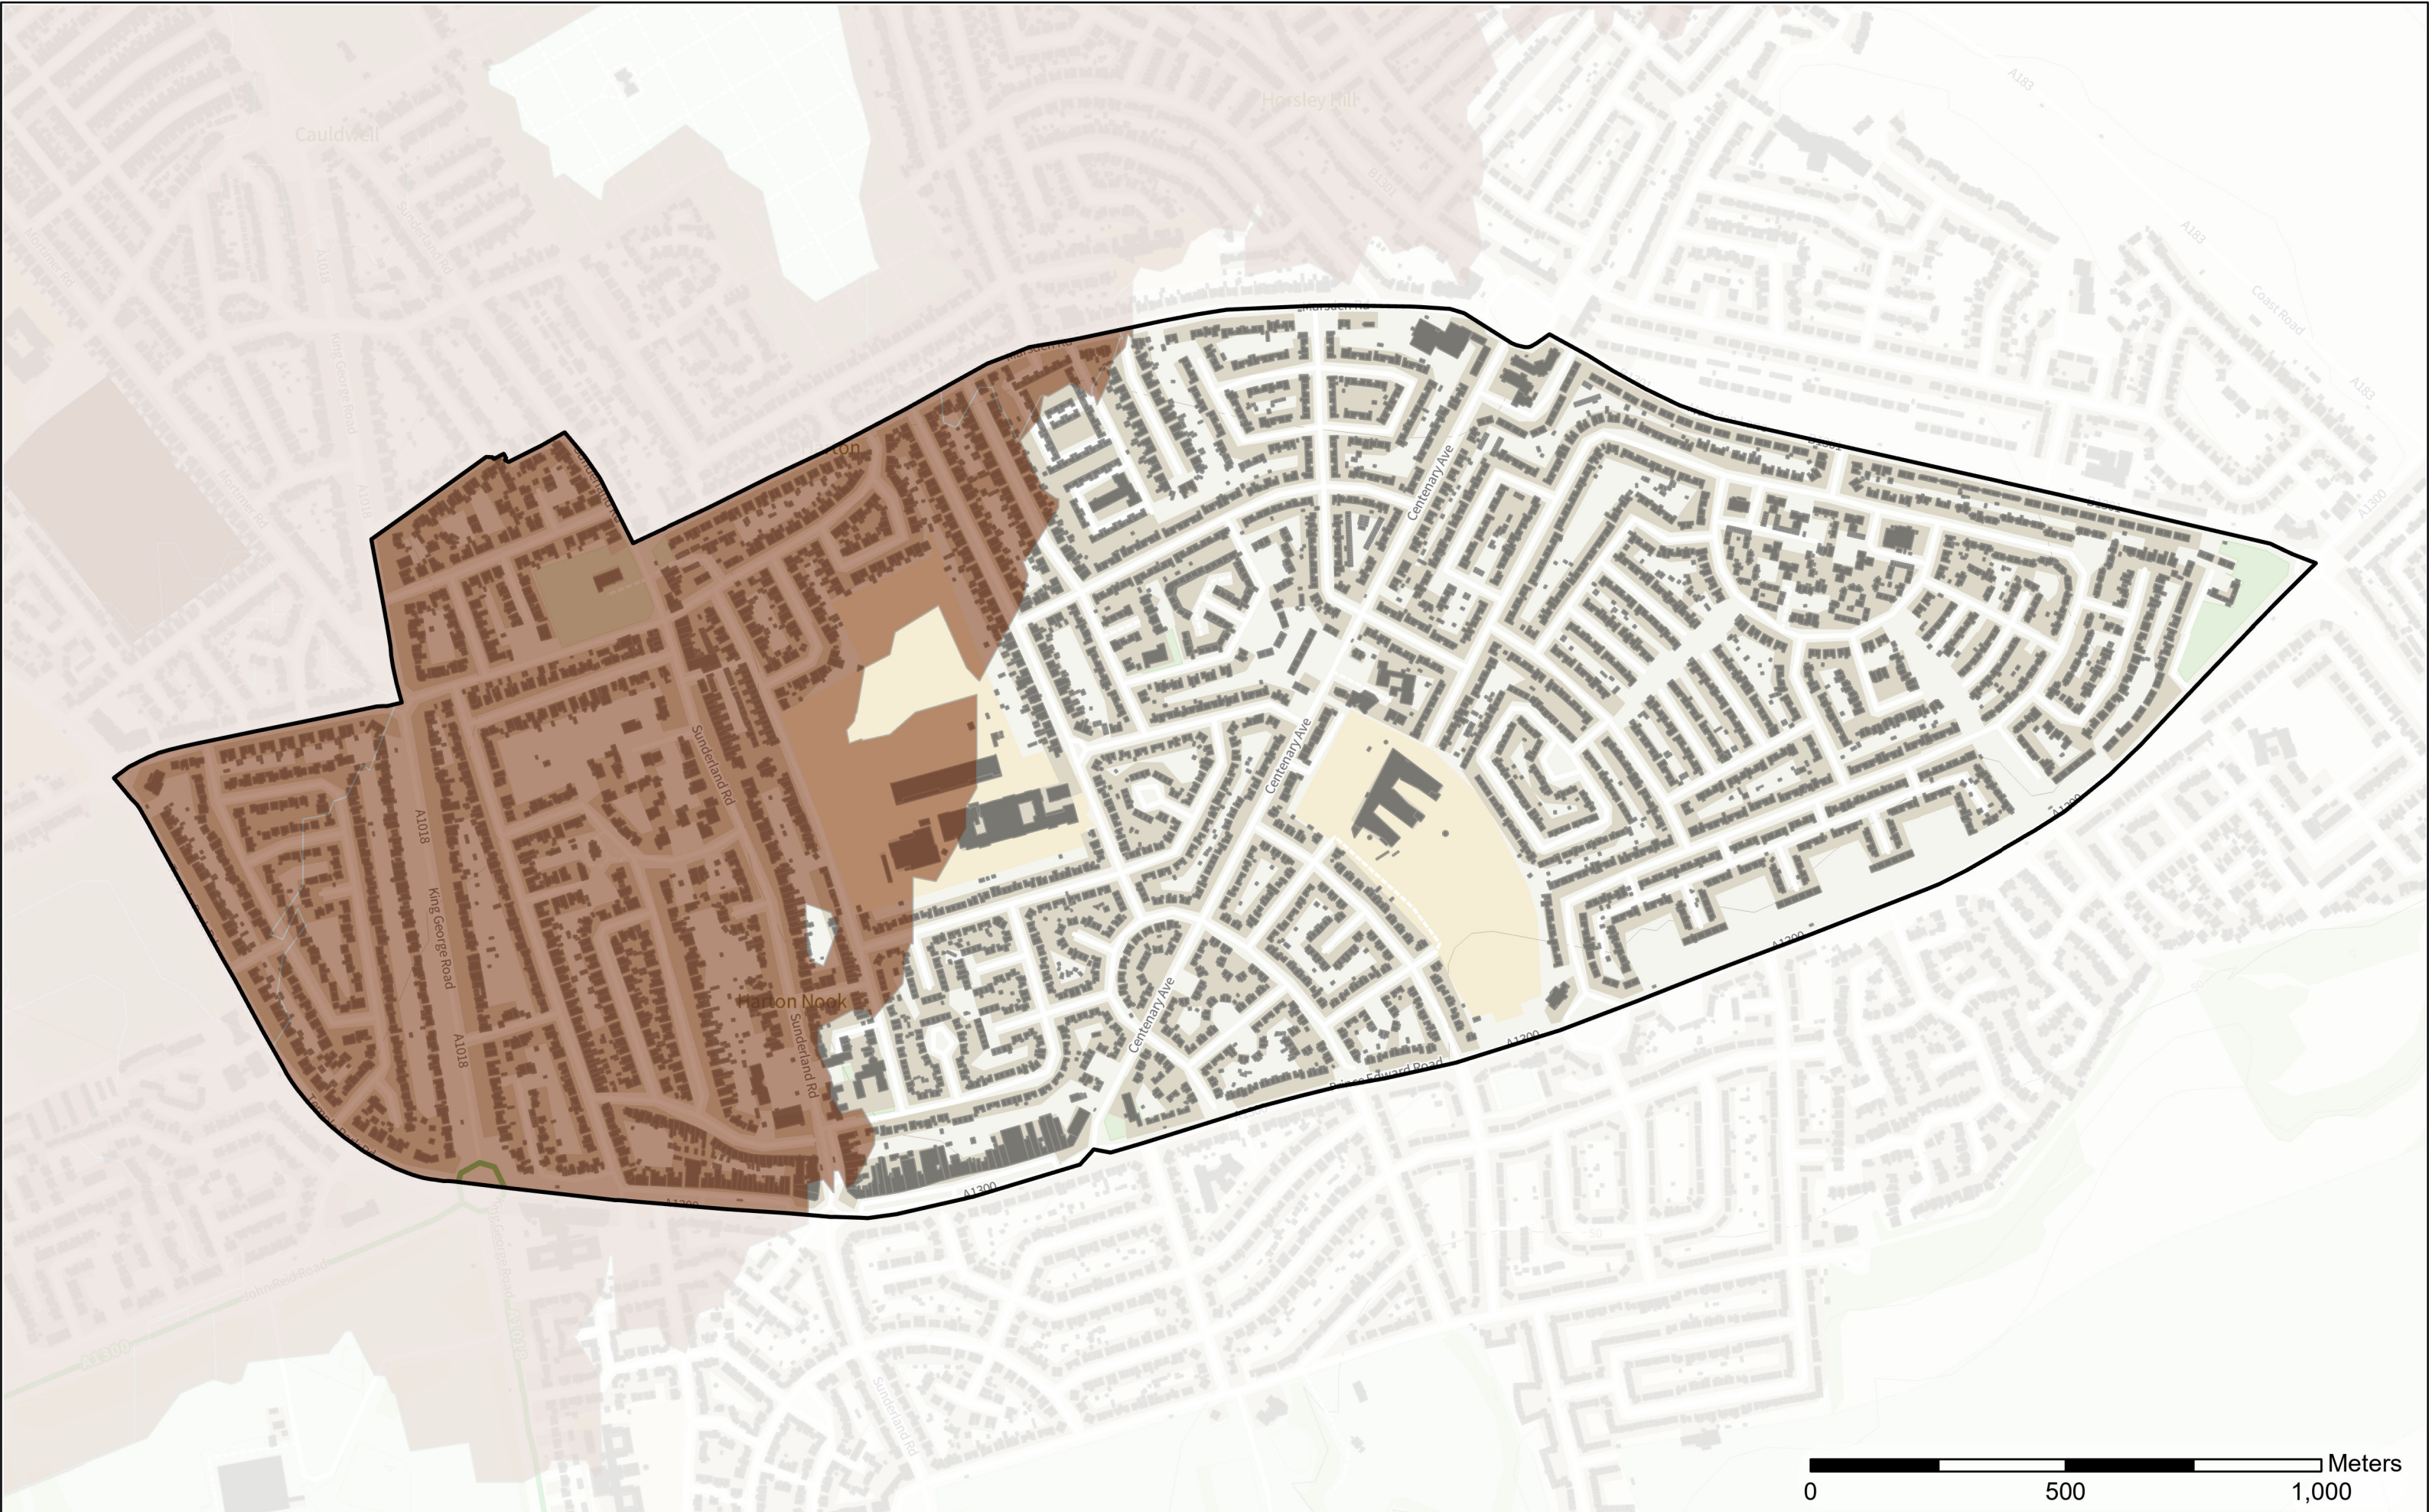

- Legend**
- Allotment
 - Allotment Buffer
 - Wards

Cleadon and East Boldon

Contains OS data © Crown Copyright and database right 2022
Contains data from OS Zoomstack

Scale: 1:36,155
 Date: 06/03/2023

- Legend**
- Allotment
 - Allotment Buffer
 - Wards

Cleadon Park

Contains OS data © Crown Copyright and database right 2022
Contains data from OS Zoomstack

Scale: 1:10,788
 Date: 06/03/2023

- Legend**
- Allotment
 - Allotment Buffer
 - Wards

Fellgate and Hedworth

Contains OS data © Crown Copyright and database right 2022
Contains data from OS Zoomstack

Scale: 1:28,531
Date: 06/03/2023

Contains OS data © Crown Copyright and database right 2022
Contains data from OS Zoomstack

Hebburn North

Scale: 1:18,615
 Date: 06/03/2023

Hebburn South

Legend

- Allotment
- Allotment Buffer
- Wards

Contains OS data © Crown Copyright and database right 2022
Contains data from OS Zoomstack

Scale: 1:15,603
Date: 06/03/2023