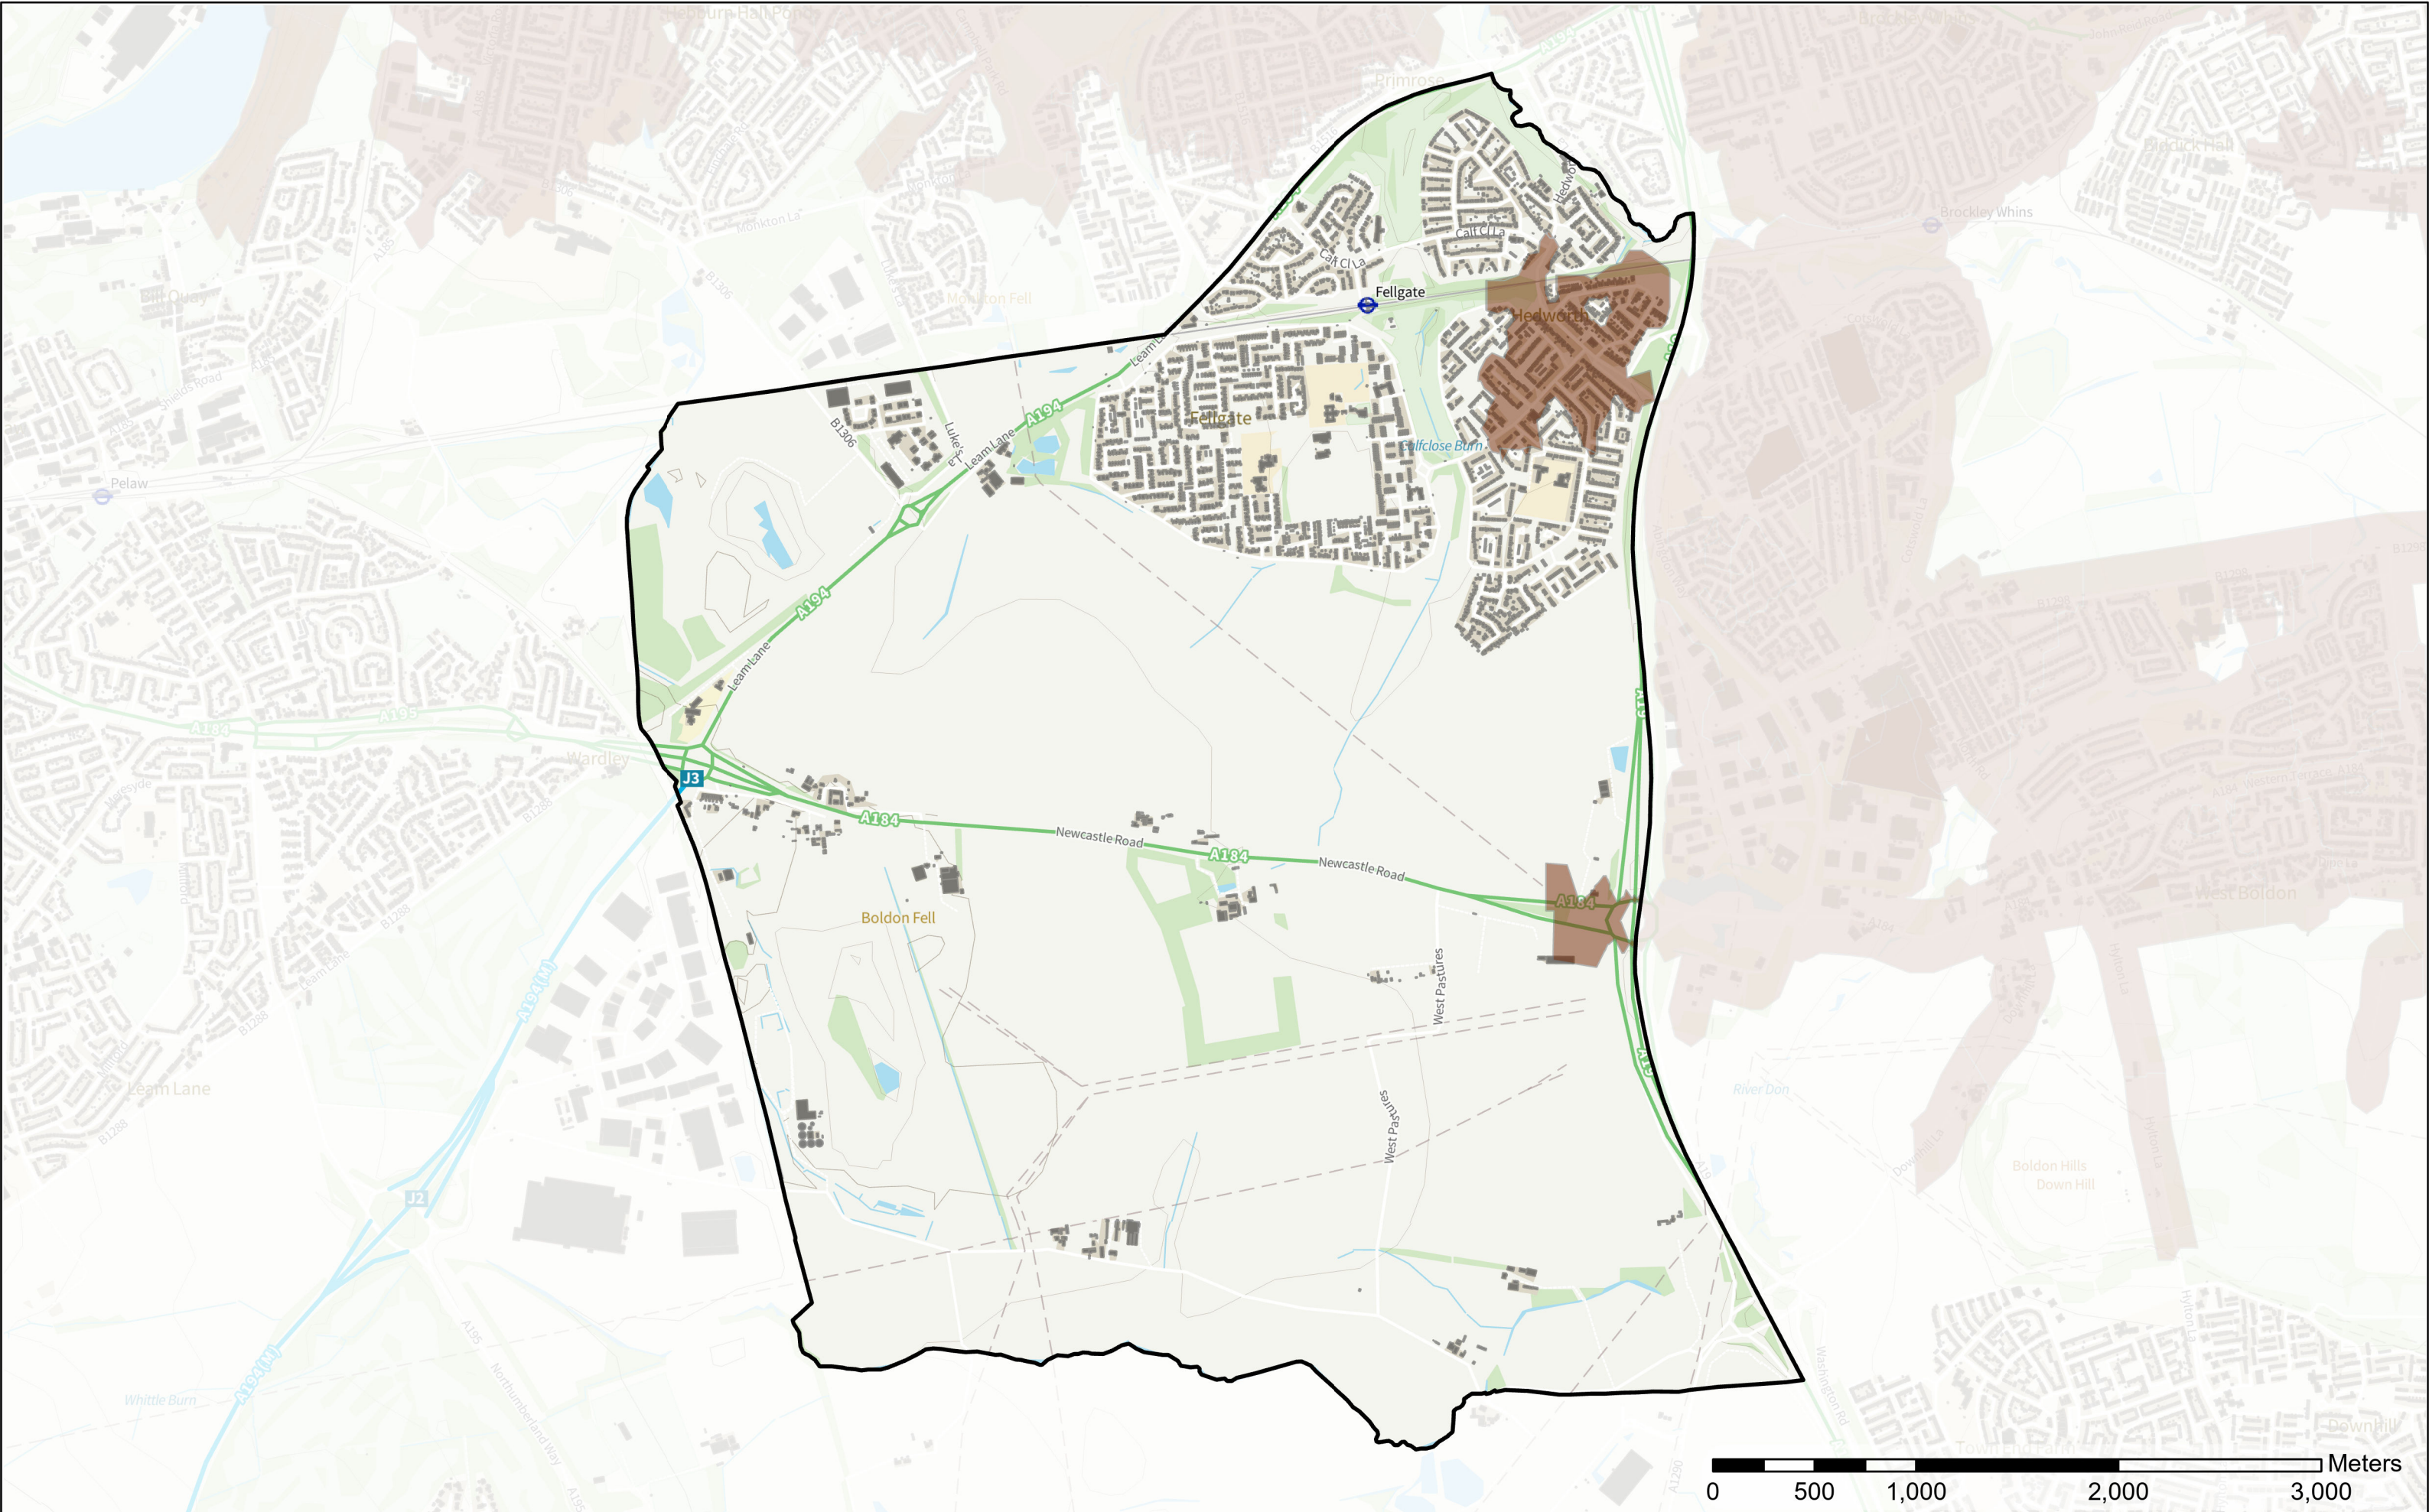

1. **Legend**
2. Allotment
   - Allotment Buffer
   - Wards

Fellgate and Hedworth

Contains OS data © Crown Copyright and database right 2022
Contains data from OS Zoomstack

Scale: 1:28,531
Date: 06/03/2023