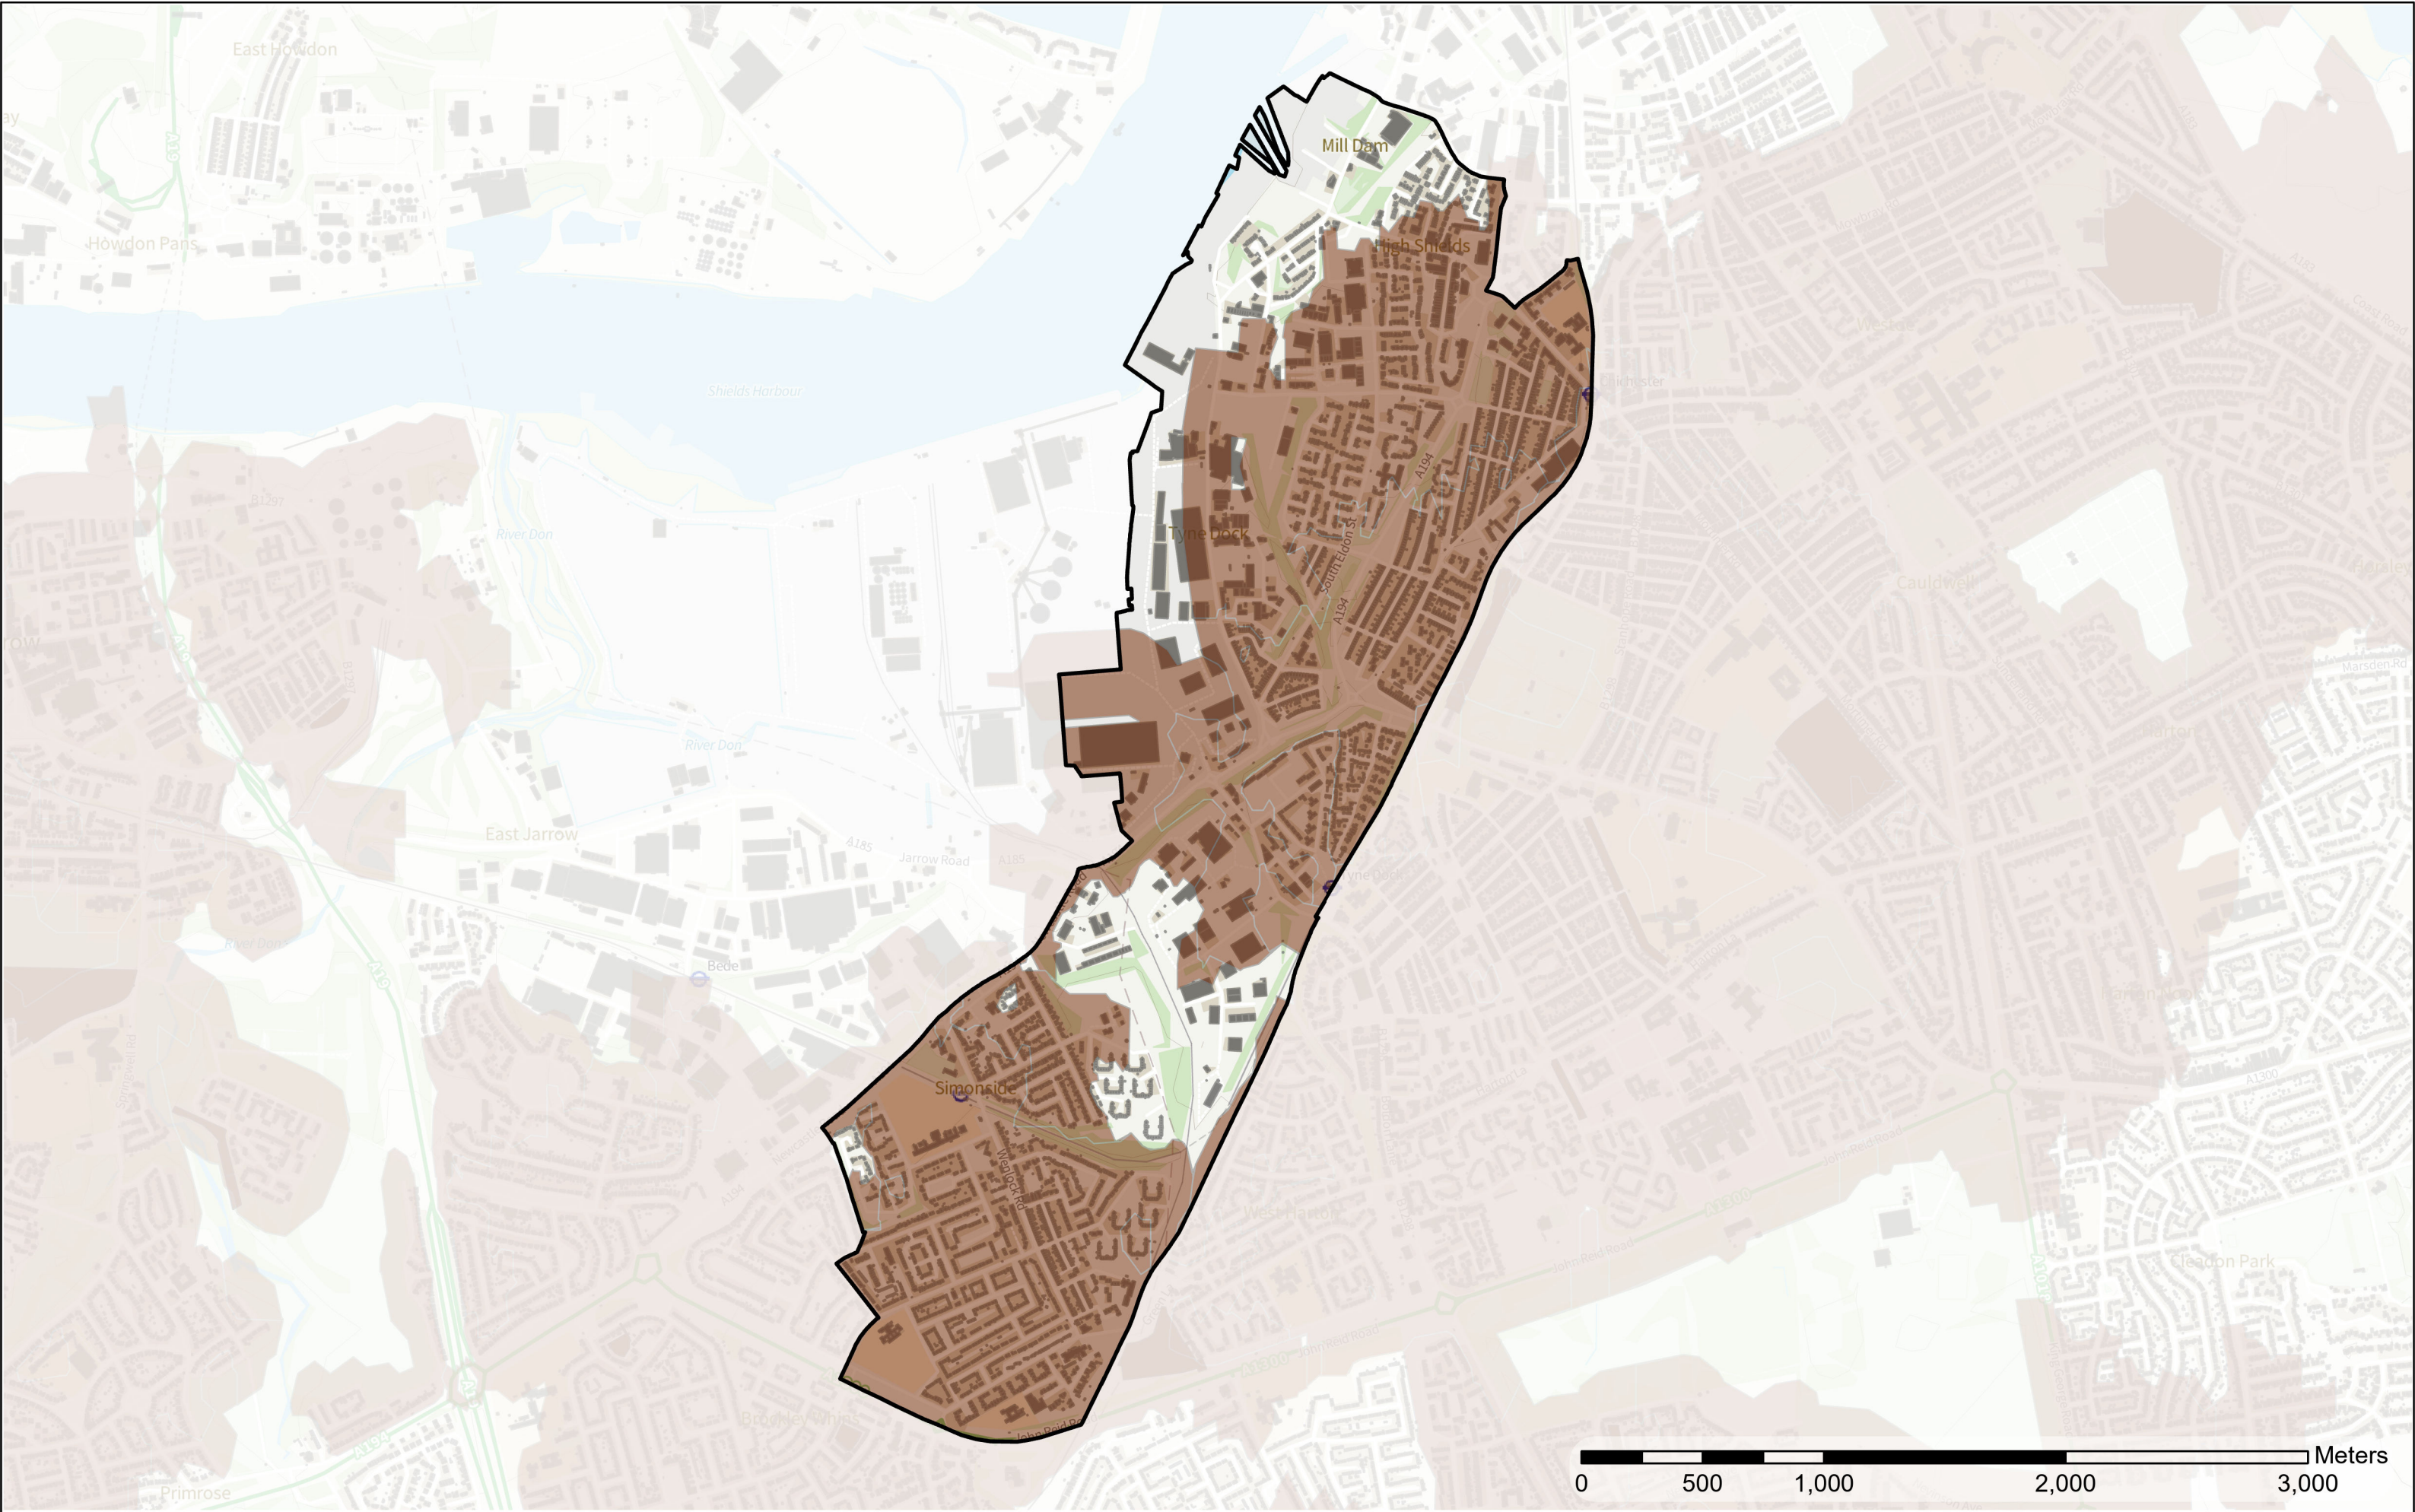

Monkton

Contains OS data © Crown Copyright and database right 2022
Contains data from OS Zoomstack

N
W —+— E
S

Scale: 1:20,246
Date: 06/03/2023

Primrose

- Legend**
- Allotment
 - Allotment Buffer
 - Wards

Contains OS data © Crown Copyright and database right 2022
Contains data from OS Zoomstack

Scale: 1:23,042
Date: 06/03/2023

Contains OS data © Crown Copyright and database right 2022
Contains data from OS Zoomstack

- Legend**
- Allotment
 - Allotment Buffer
 - Wards

Simonside and Rekendyke

Scale: 1:23,757
Date: 06/03/2023