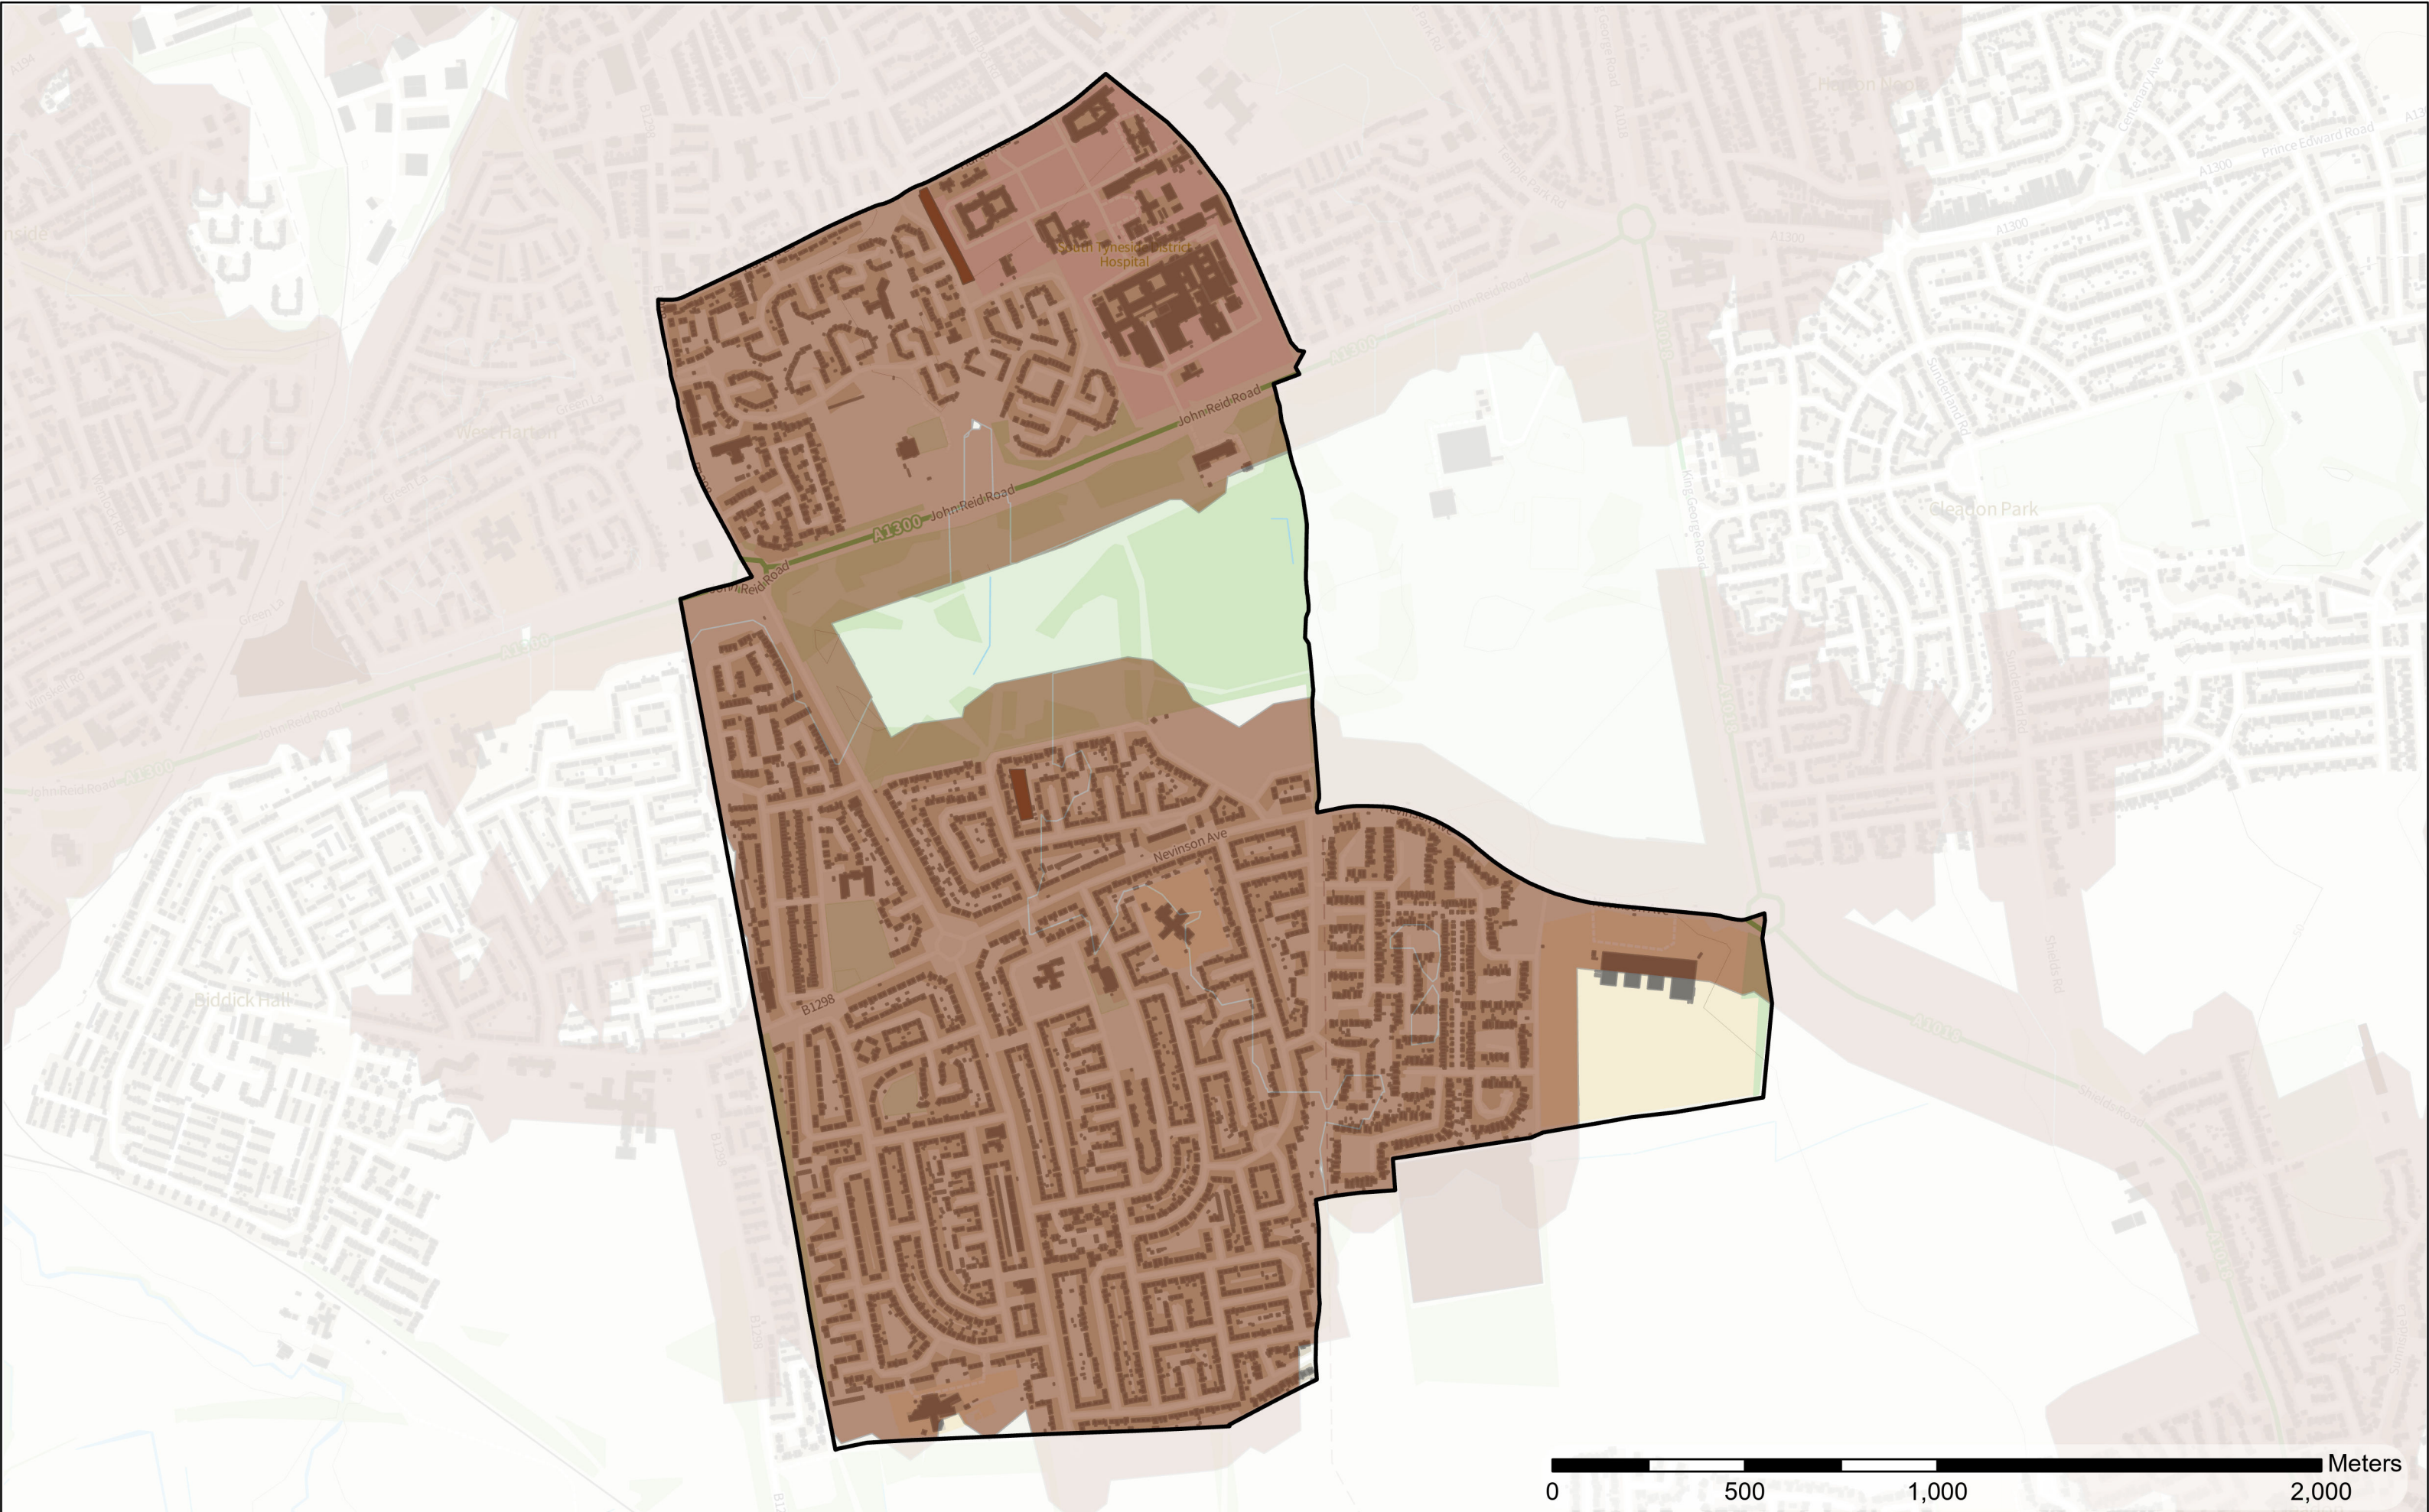

- Legend**
- Allotment
 - Allotment Buffer
 - Wards

Westoe

Scale: 1:12,045
 Date: 06/03/2023

Contains OS data © Crown Copyright and database right 2022
 Contains data from OS Zoomstack

- Legend**
- Allotment
 - Allotment Buffer
 - Wards

Whitburn and Marsden

Scale: 1:35,401
 Date: 06/03/2023

- Legend**
- Allotment
 - Allotment Buffer
 - Wards

Whiteleas

Scale: 1:15,053
Date: 06/03/2023

Contains OS data © Crown Copyright and database right 2022
Contains data from OS Zoomstack