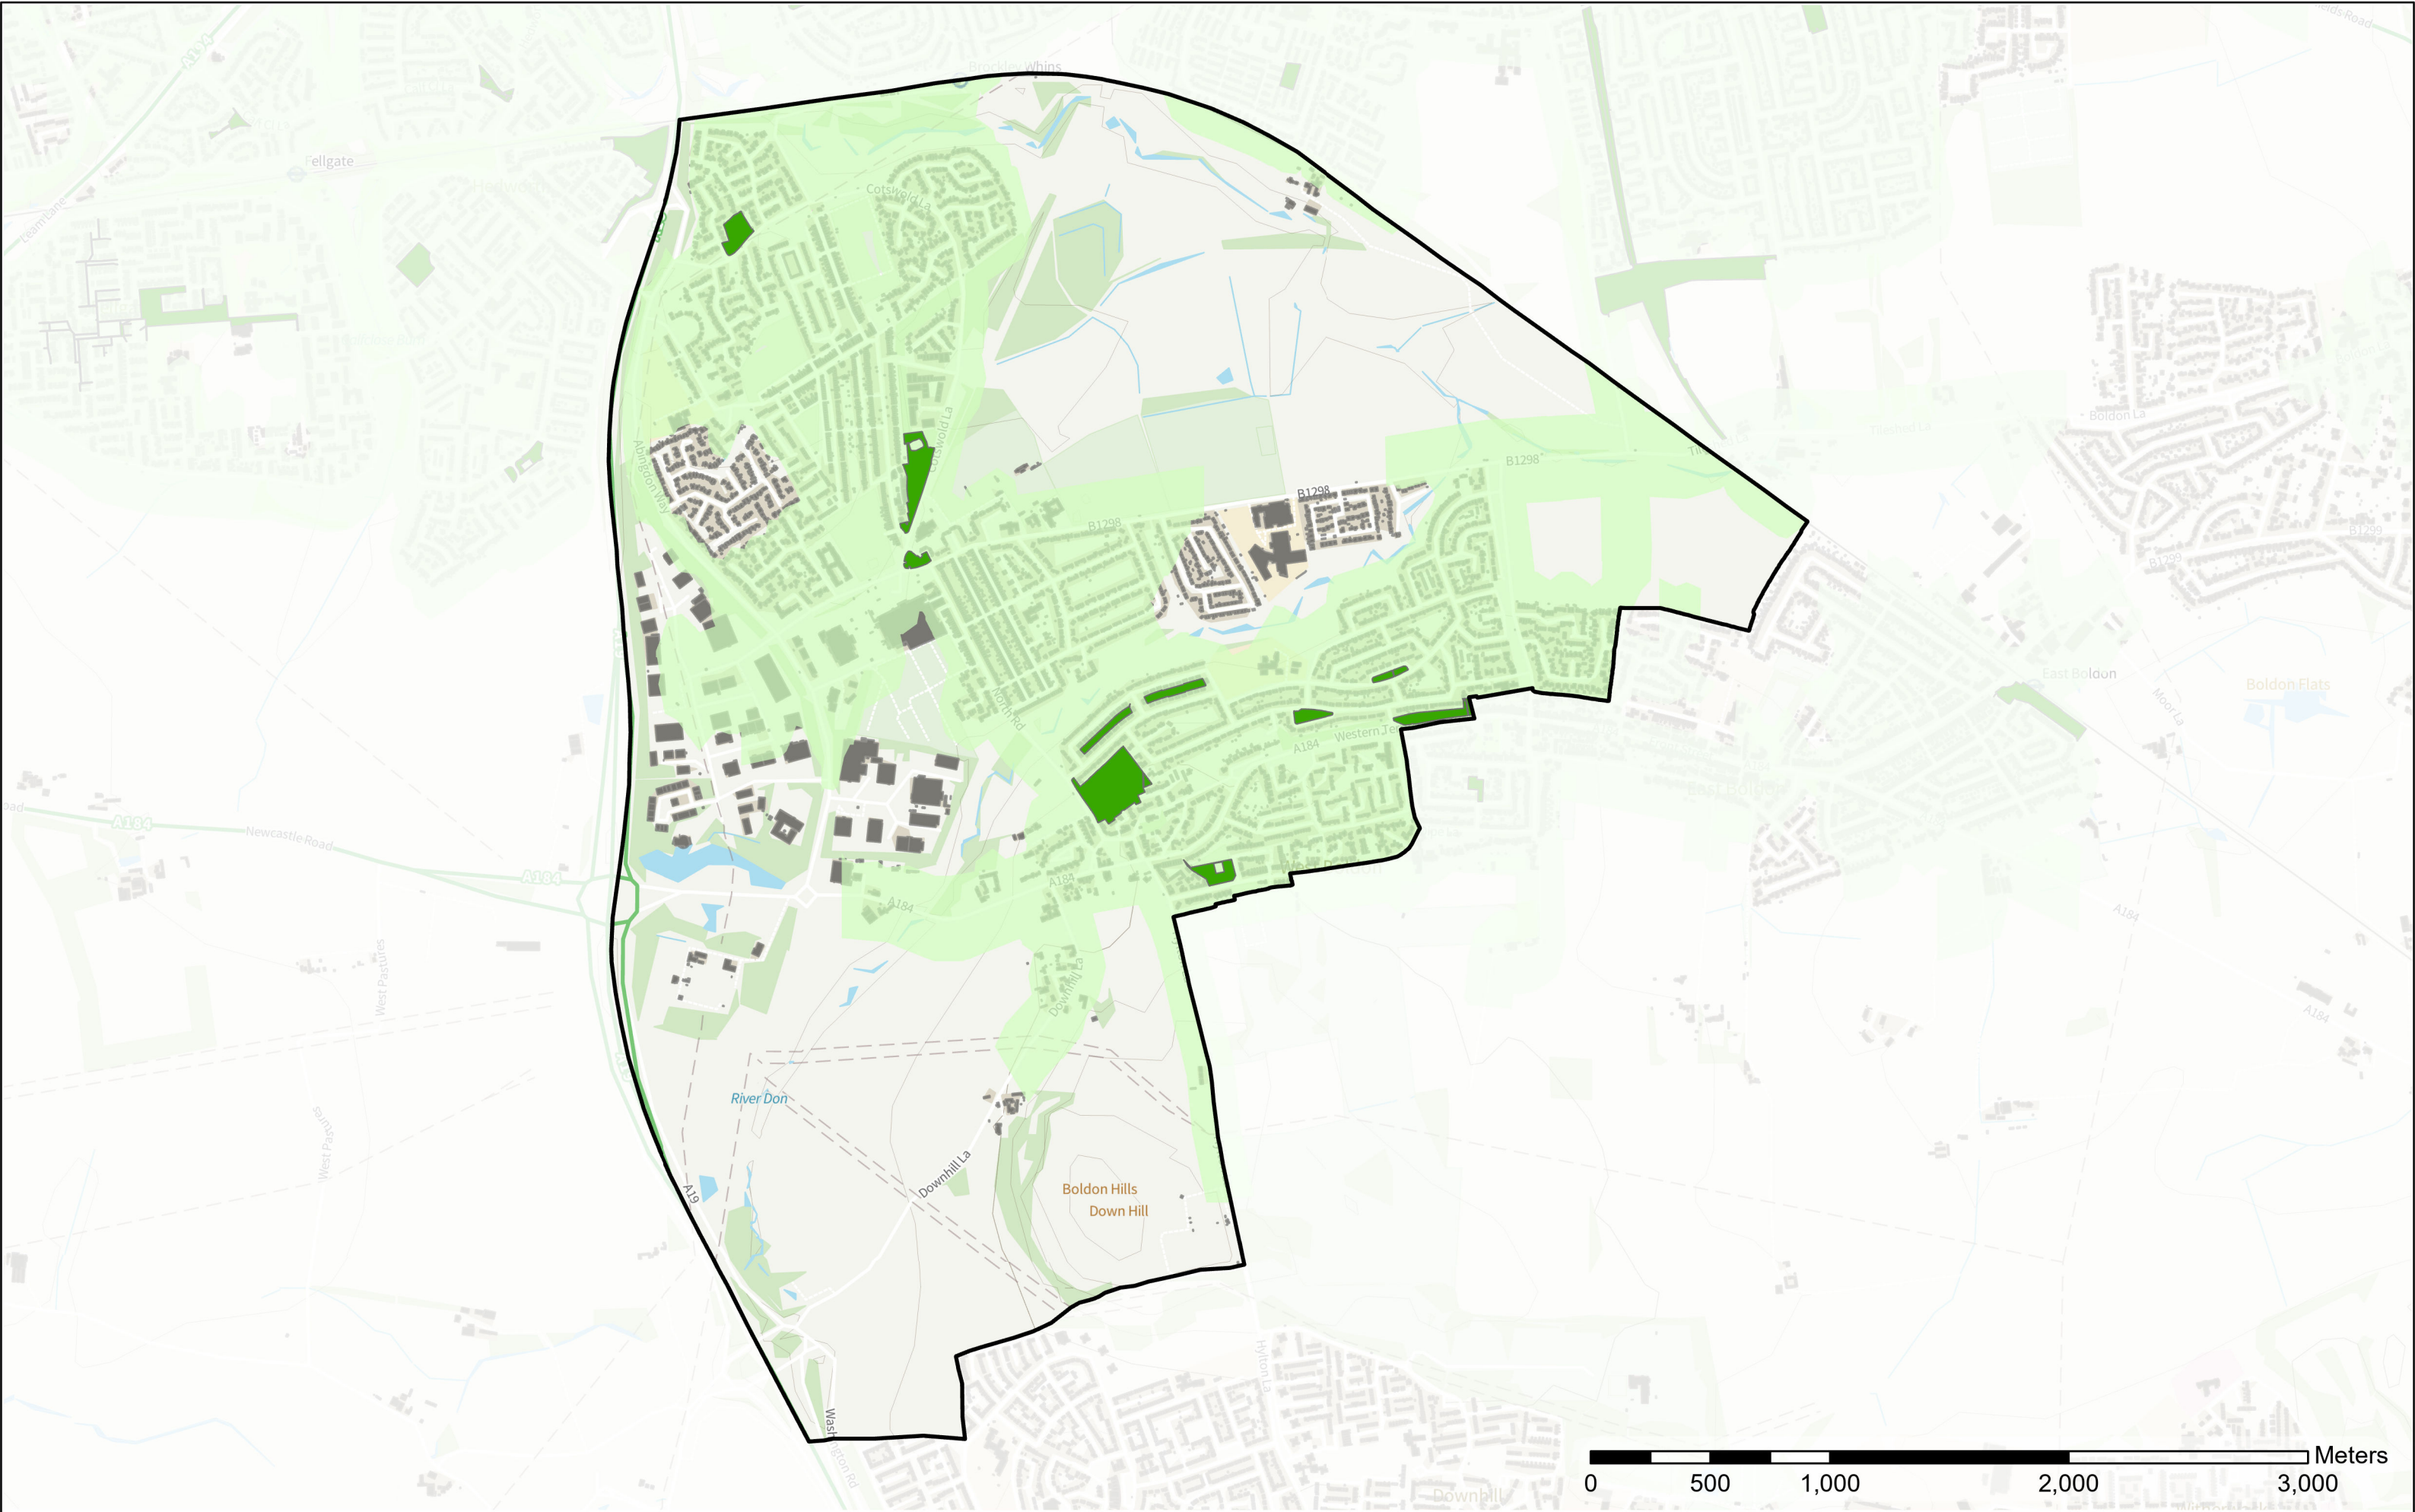

Legend

- Amenity Green Space
- Amenity Green Space Buffer
- Wards

Boldon Colliery

Contains OS data © Crown Copyright and database right 2022
Contains data from OS Zoomstack

Scale: 1:24,062
Date: 06/03/2023