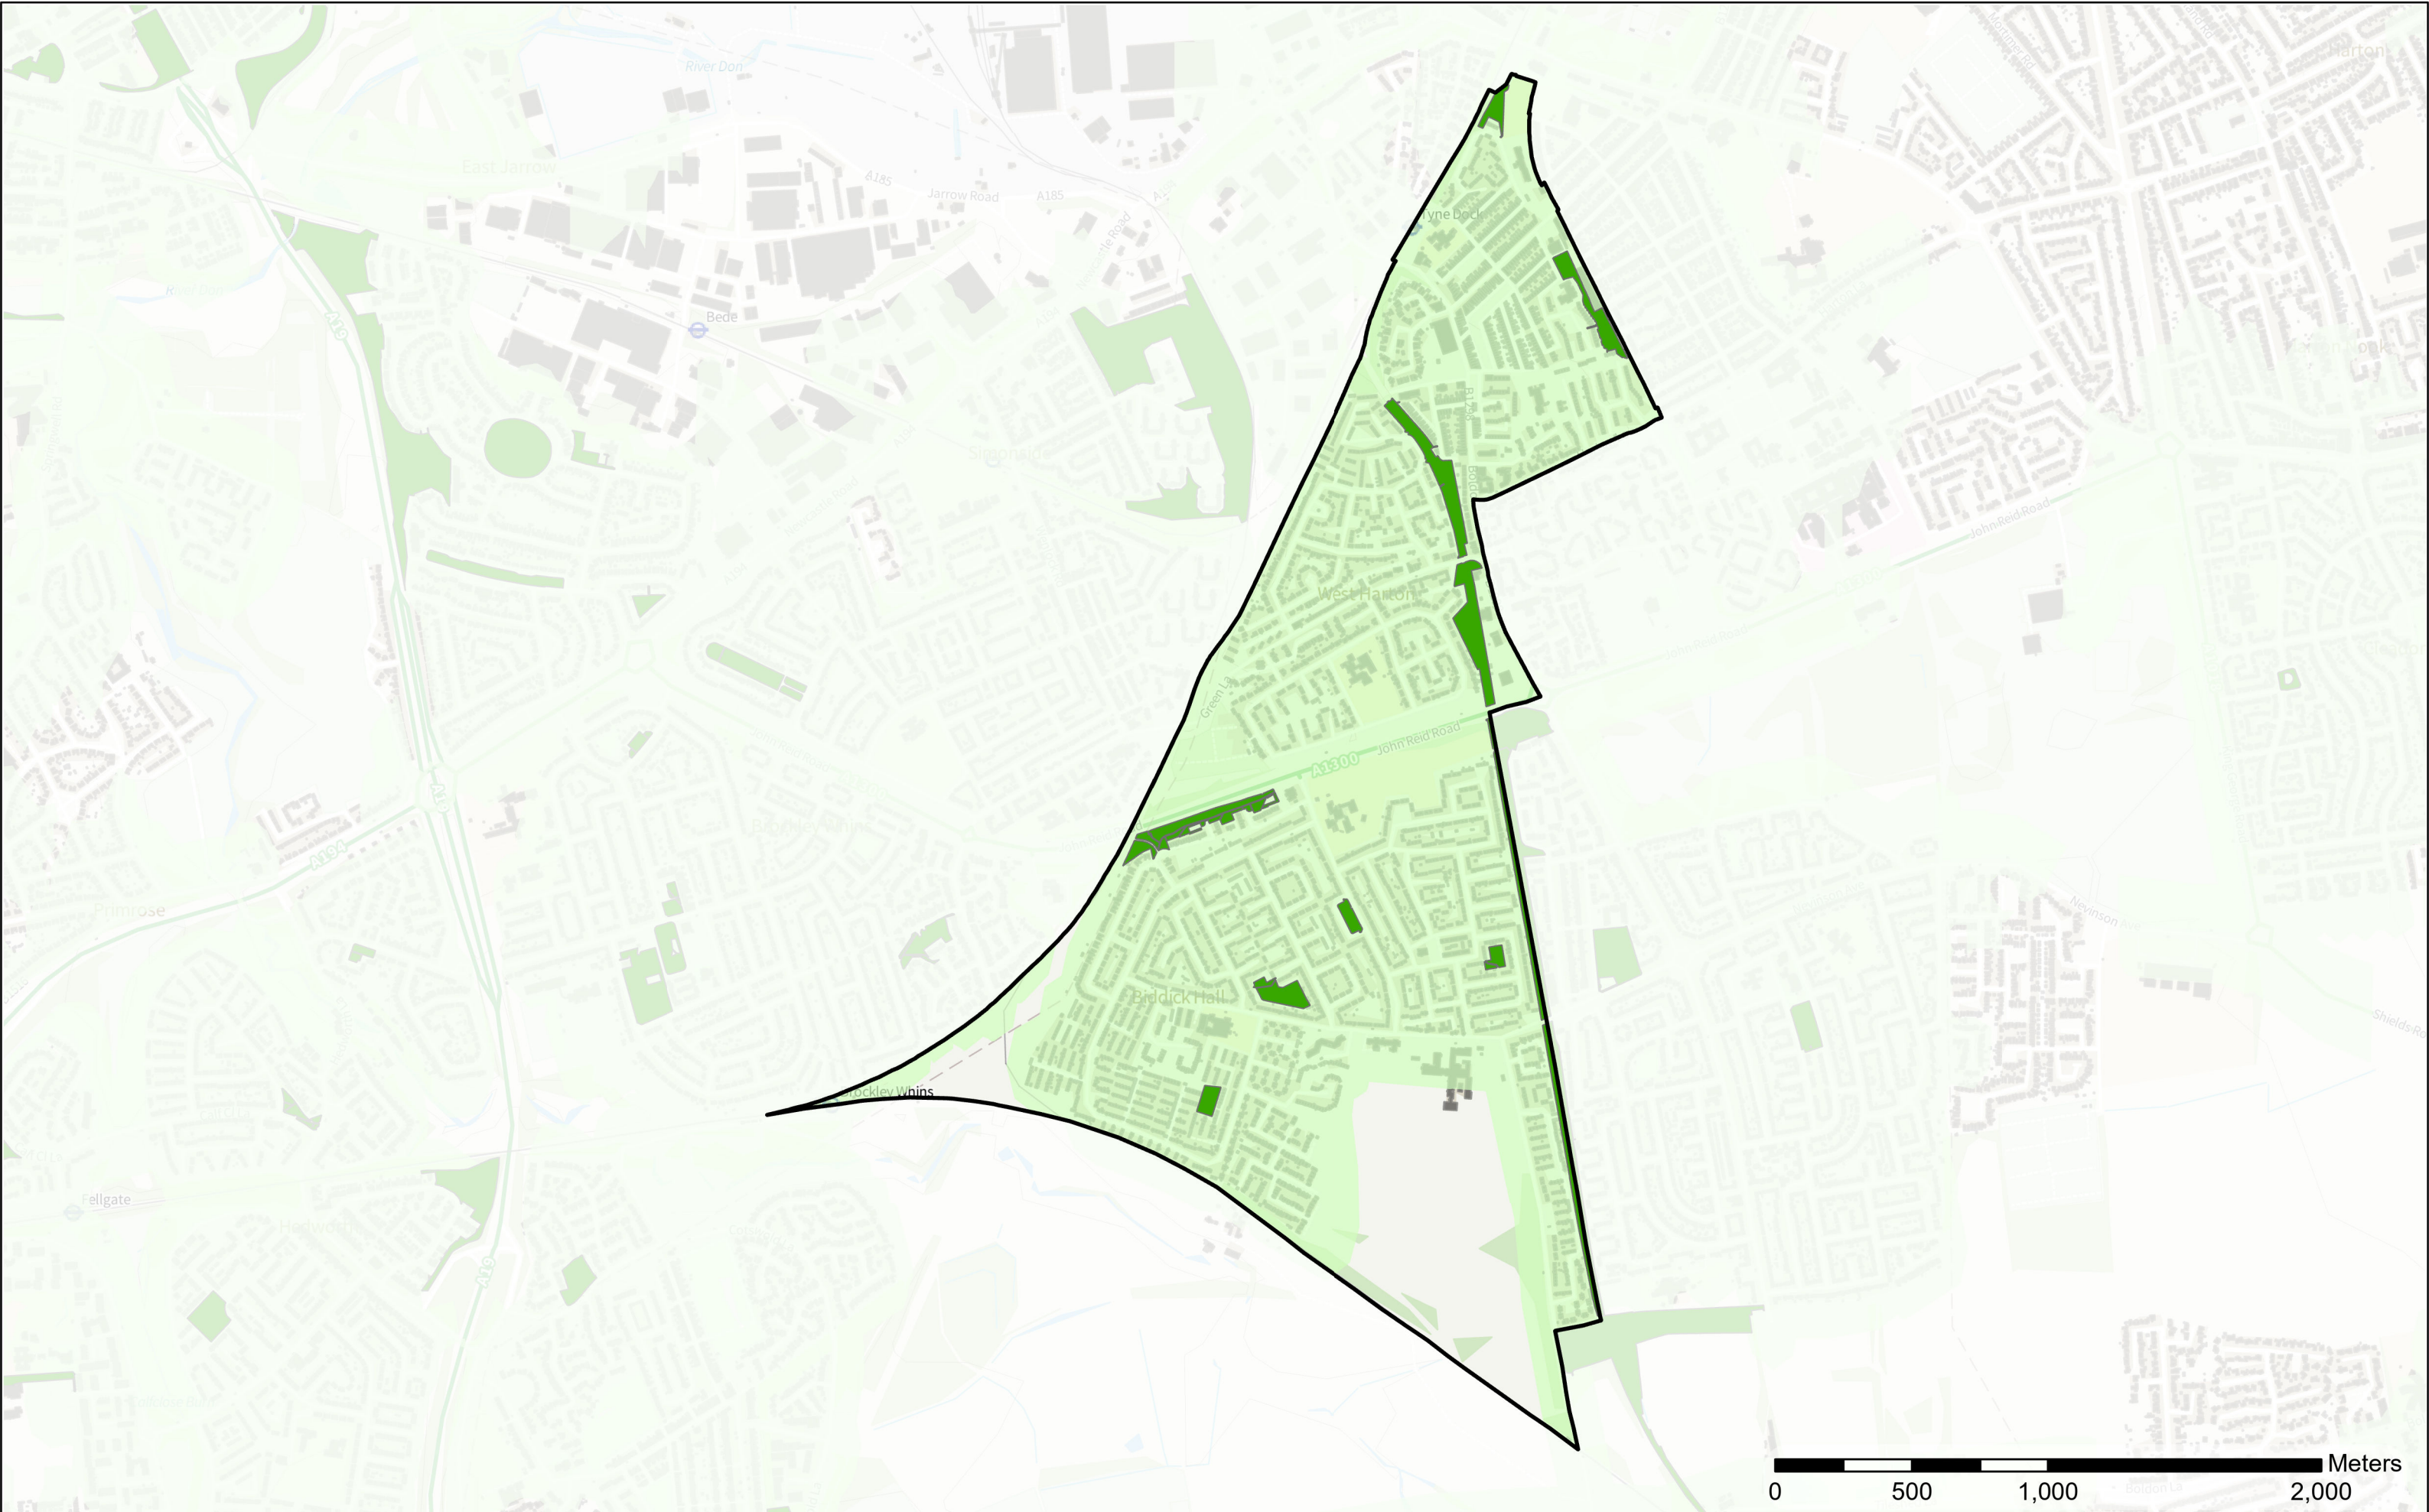

- Legend**
- Amenity Green Space
 - Amenity Green Space Buffer
 - Wards

Beacon and Bents

Meters
0 500 1,000 2,000

Contains OS data © Crown Copyright and database right 2022
Contains data from OS Zoomstack

Scale: 1:18,696
Date: 06/03/2023

Legend

- Amenity Green Space
- Amenity Green Space Buffer
- Wards

Bede

Contains OS data © Crown Copyright and database right 2022
Contains data from OS Zoomstack

Scale: 1:22,728
Date: 06/03/2023