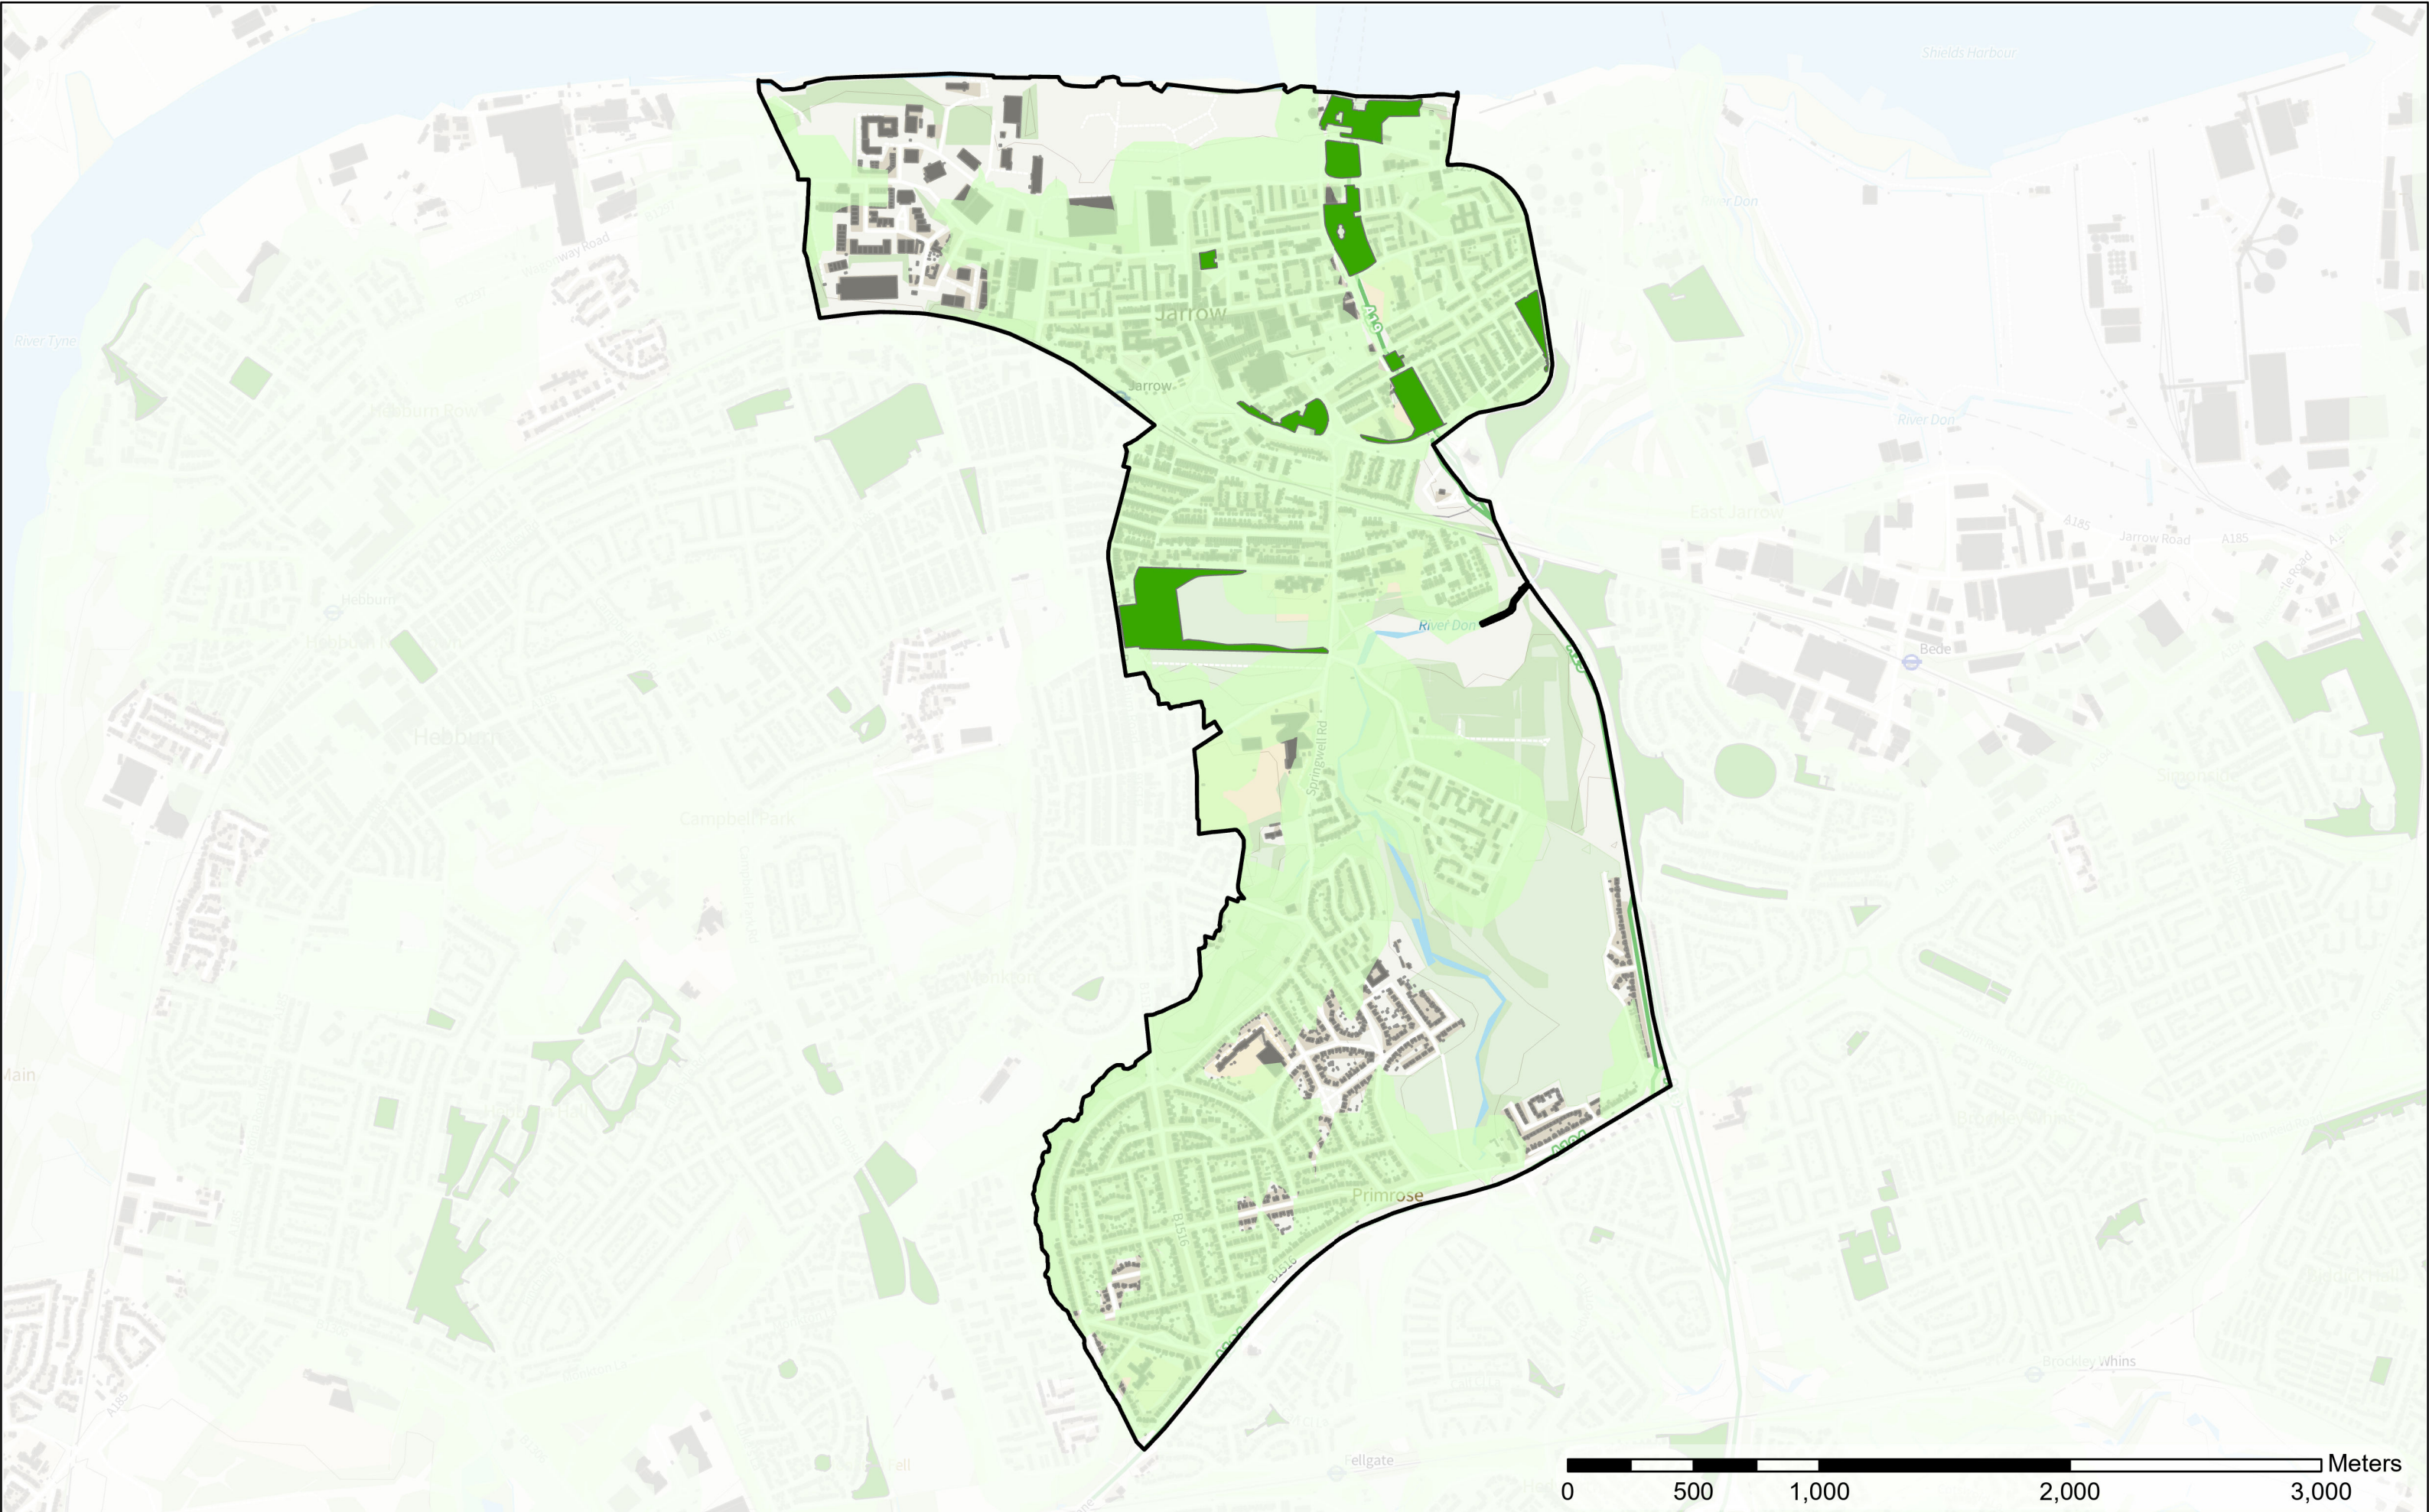

- Legend**
-  Amenity Green Space
 -  Amenity Green Space Buffer
 -  Wards

Contains OS data © Crown Copyright and database right 2022
Contains data from OS Zoomstack

Scale: 1:20,246
Date: 06/03/2023

Contains OS data © Crown Copyright and database right 2022
 Contains data from OS Zoomstack