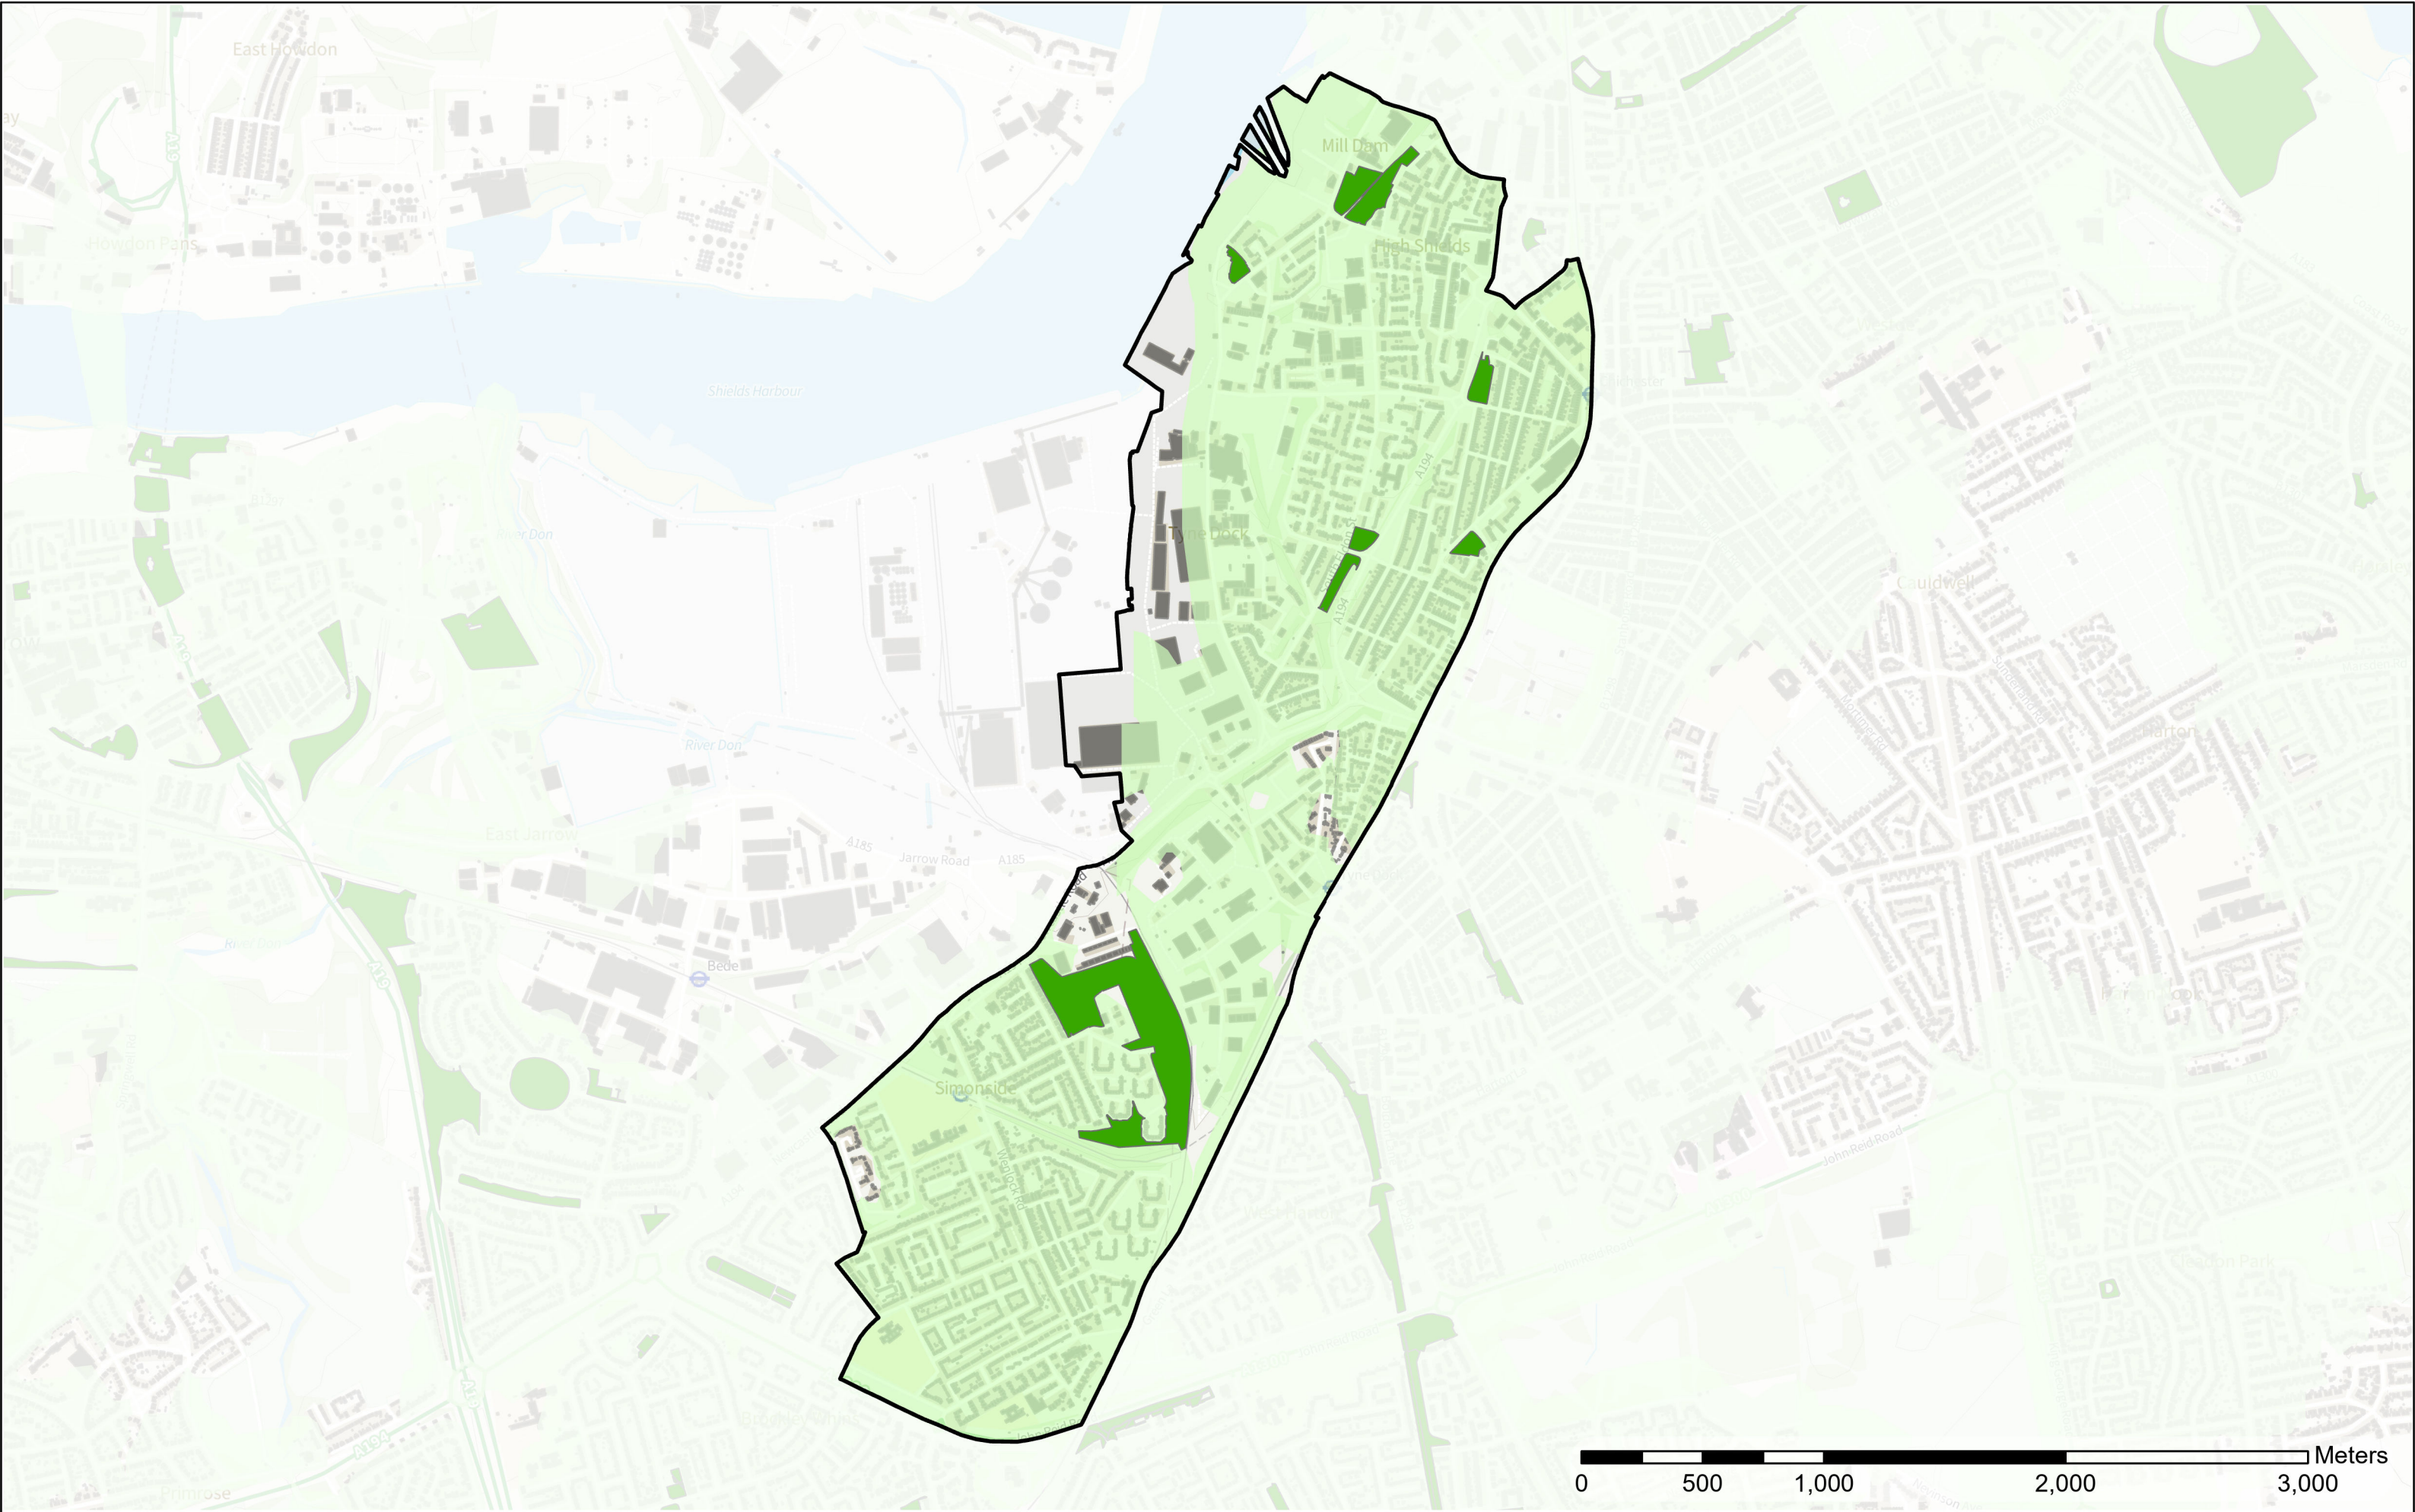

- Legend**
-  Amenity Green Space
 -  Amenity Green Space Buffer
 -  Wards

Contains OS data © Crown Copyright and database right 2022
Contains data from OS Zoomstack

Scale: 1:20,246
Date: 06/03/2023

Contains OS data © Crown Copyright and database right 2022
 Contains data from OS Zoomstack

- Legend**
- Amenity Green Space
 - Amenity Green Space Buffer
 - Wards

Primrose

Scale: 1:23,042
 Date: 06/03/2023

Contains OS data © Crown Copyright and database right 2022
 Contains data from OS Zoomstack