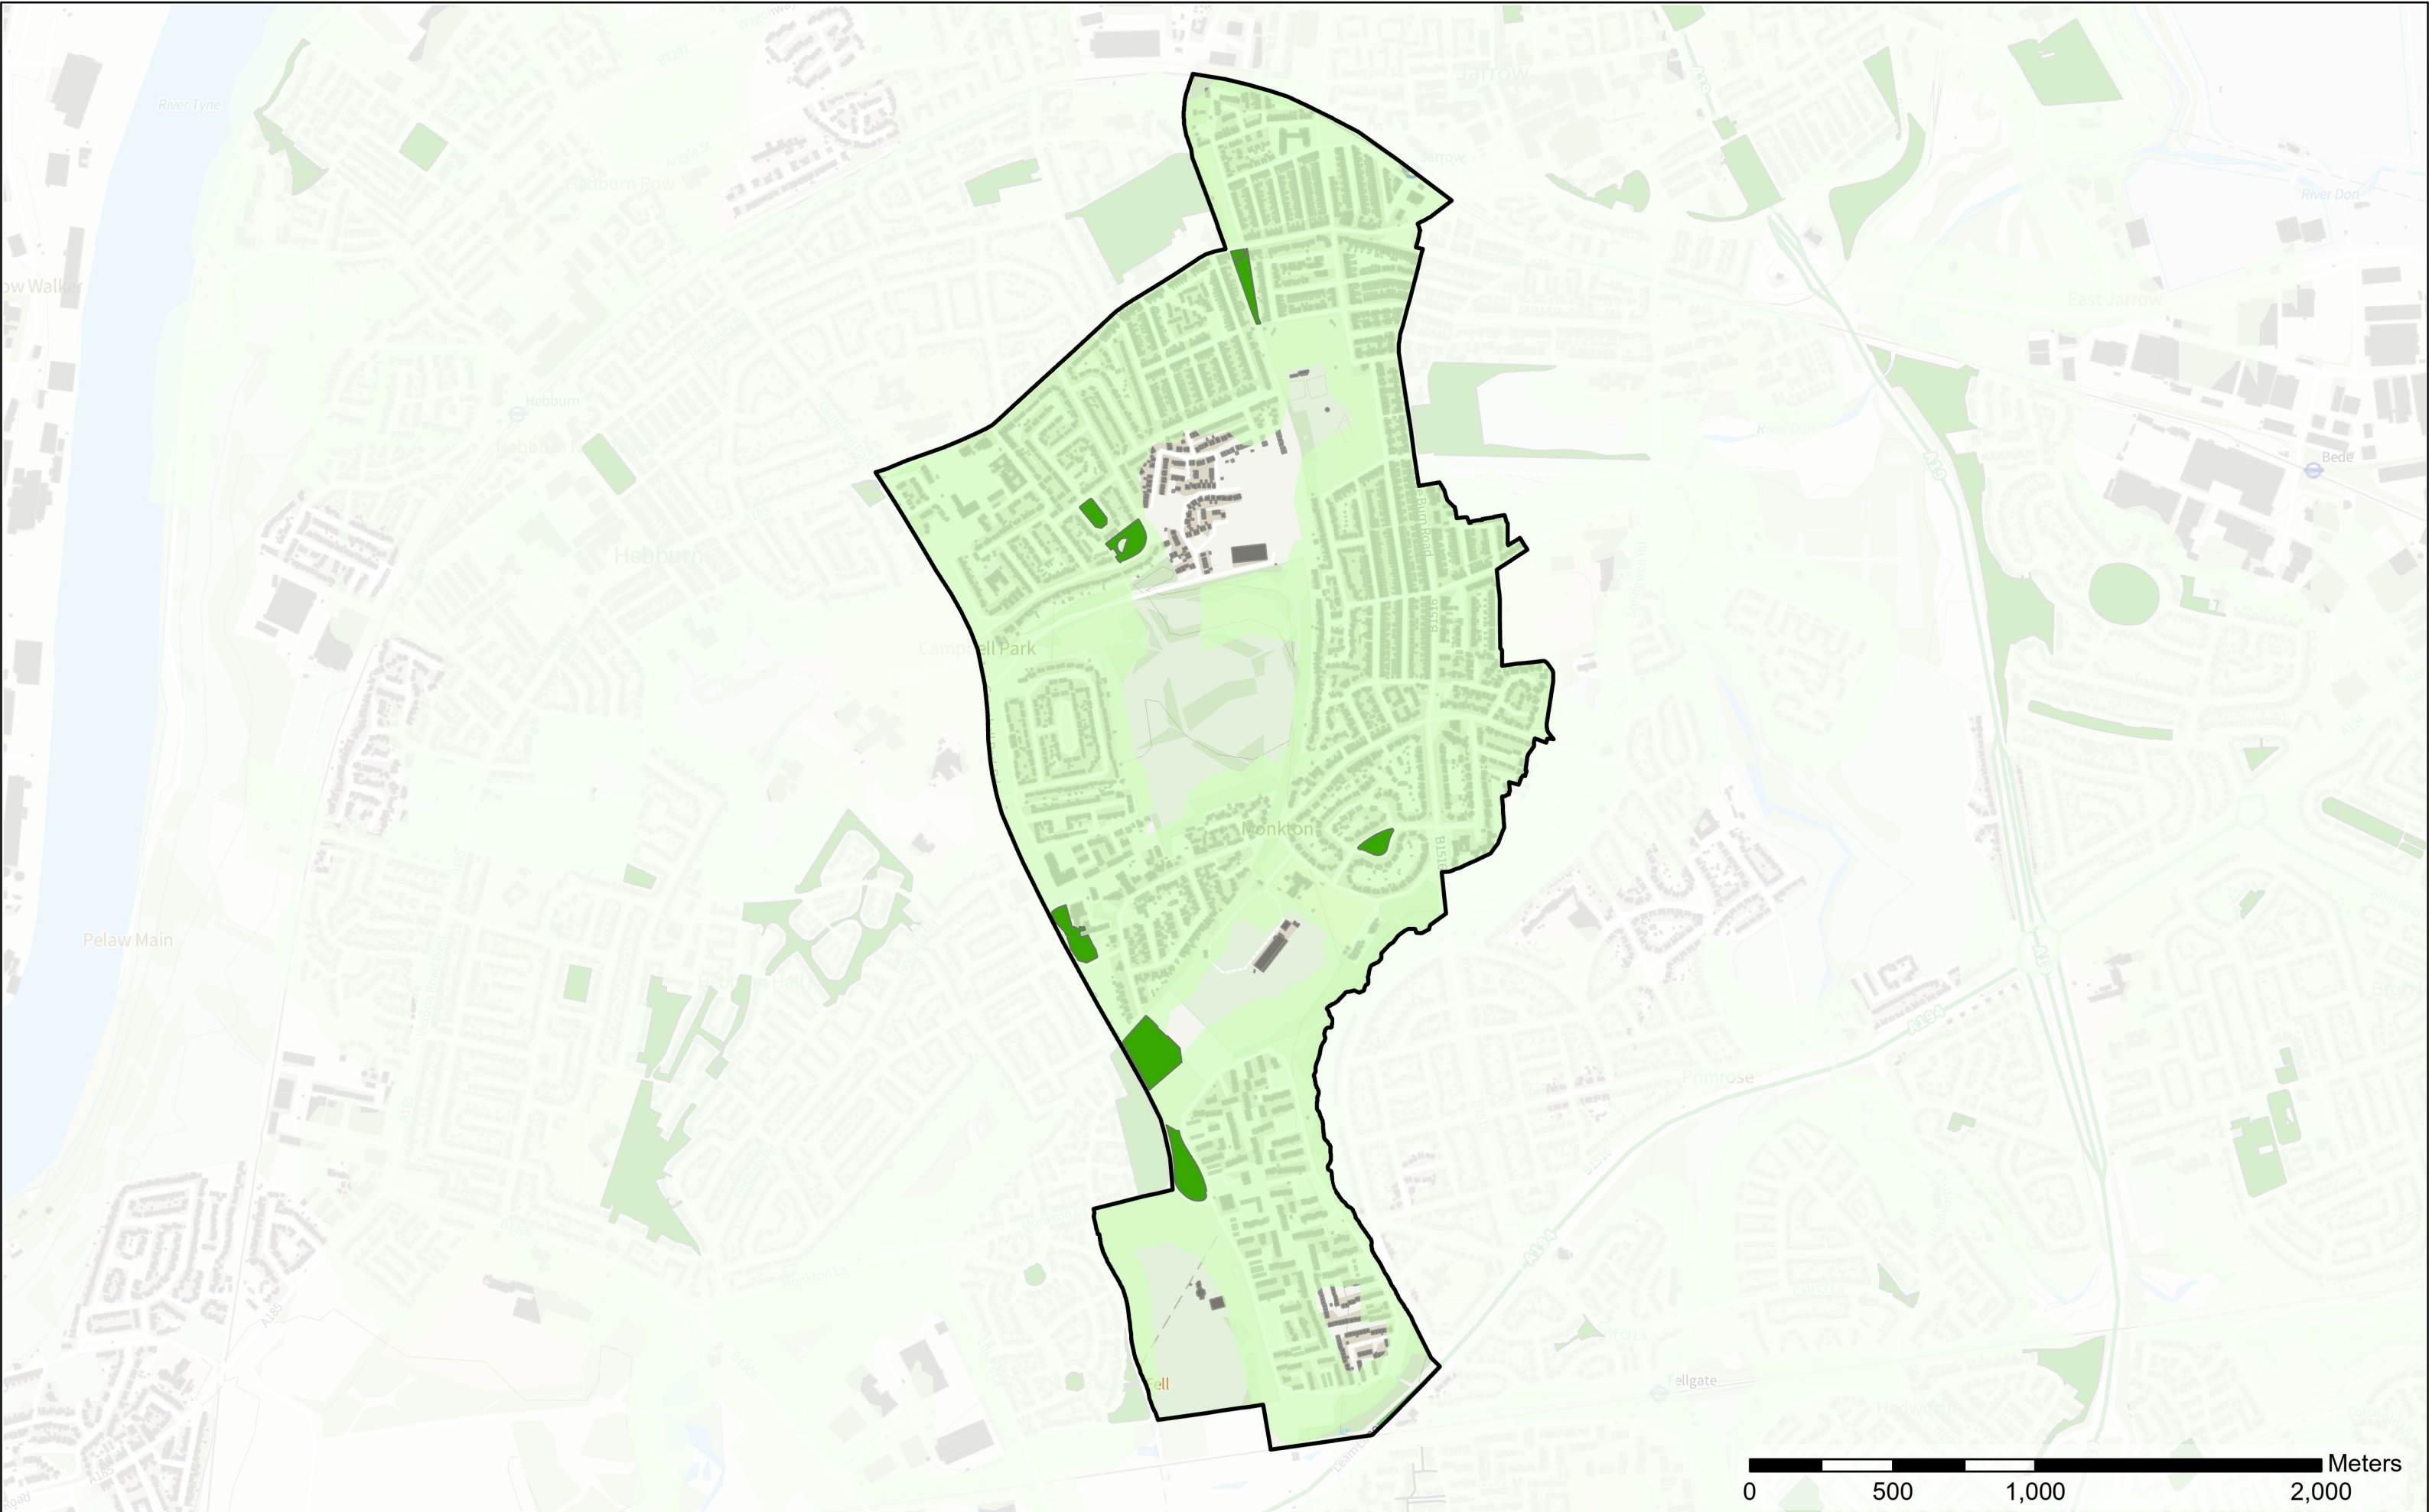

Legend

- Amenity Green Space
- Amenity Green Space Buffer
- Wards

Horsley Hill

Contains OS data © Crown Copyright and database right 2022
Contains data from OS Zoomstack

Scale: 1:16,831
 Date: 06/03/2023

Monkton

- Legend**
-  Amenity Green Space
 -  Amenity Green Space Buffer
 -  Wards

Contains OS data © Crown Copyright and database right 2022
Contains data from OS Zoomstack

Scale: 1:20,246
Date: 06/03/2023

Contains OS data © Crown Copyright and database right 2022
 Contains data from OS Zoomstack