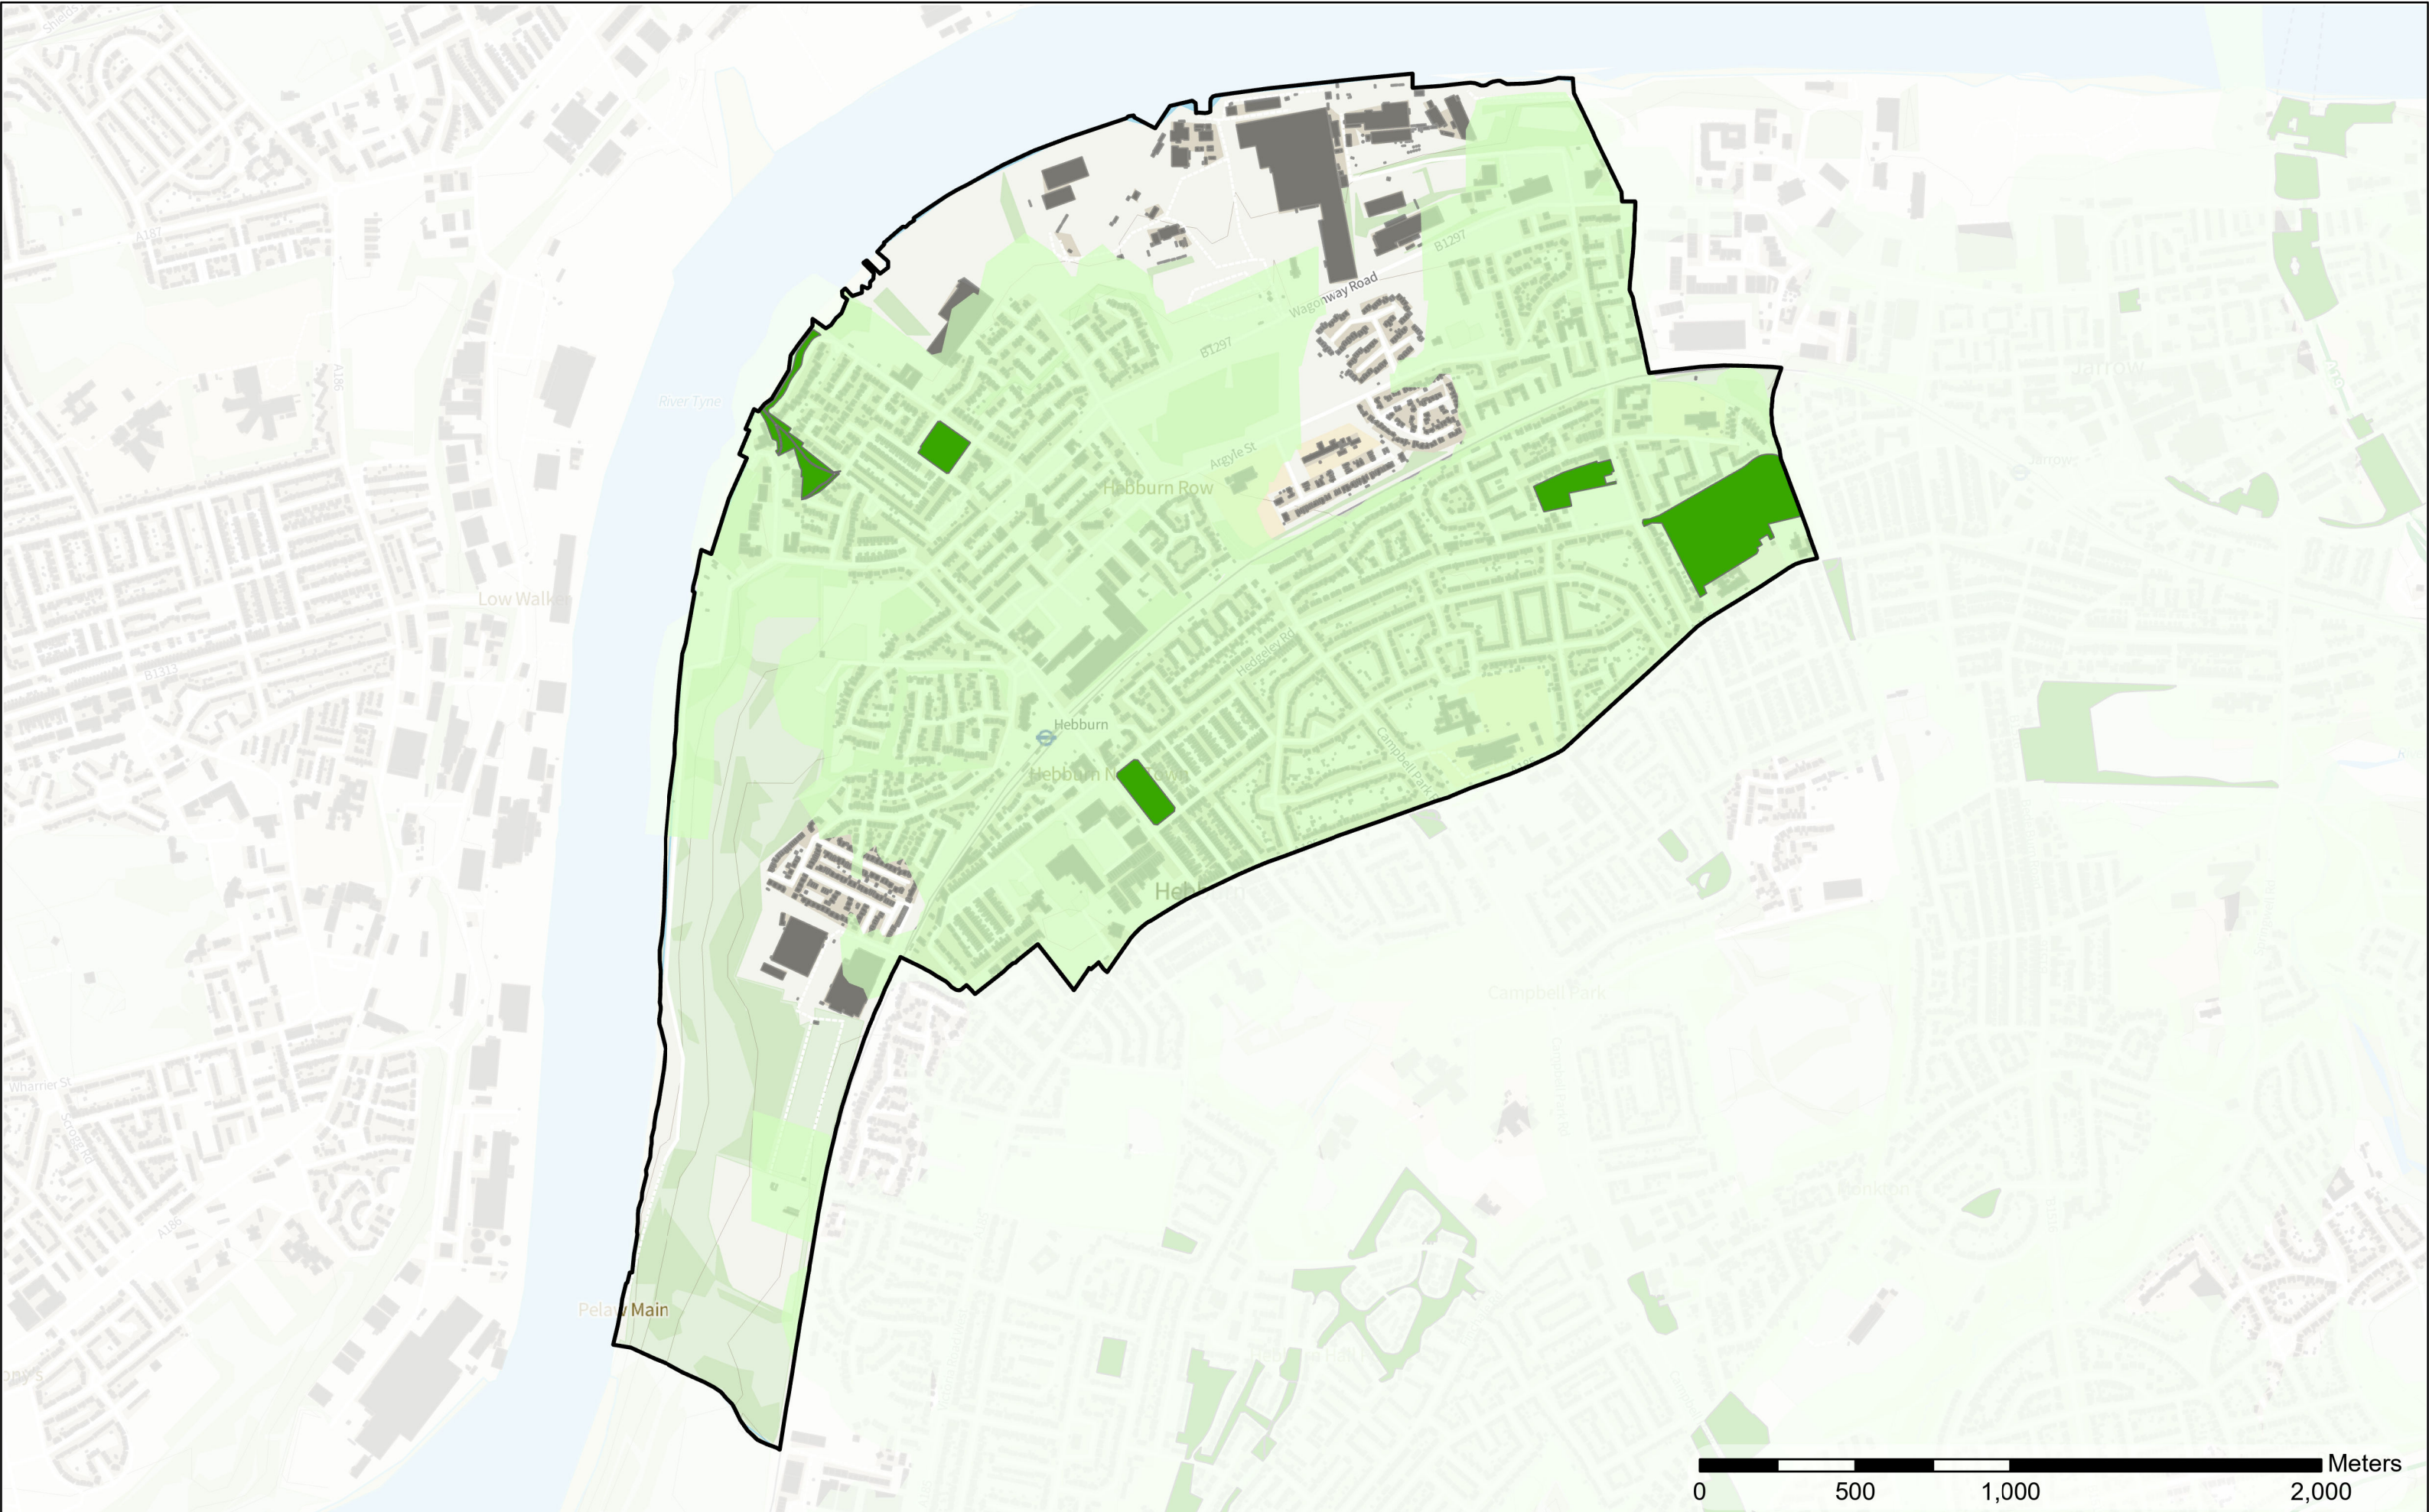

- Legend**
-  Amenity Green Space
 -  Amenity Green Space Buffer
 -  Wards

Harton

Contains OS data © Crown Copyright and database right 2022
Contains data from OS Zoomstack

Scale: 1:11,324
Date: 06/03/2023