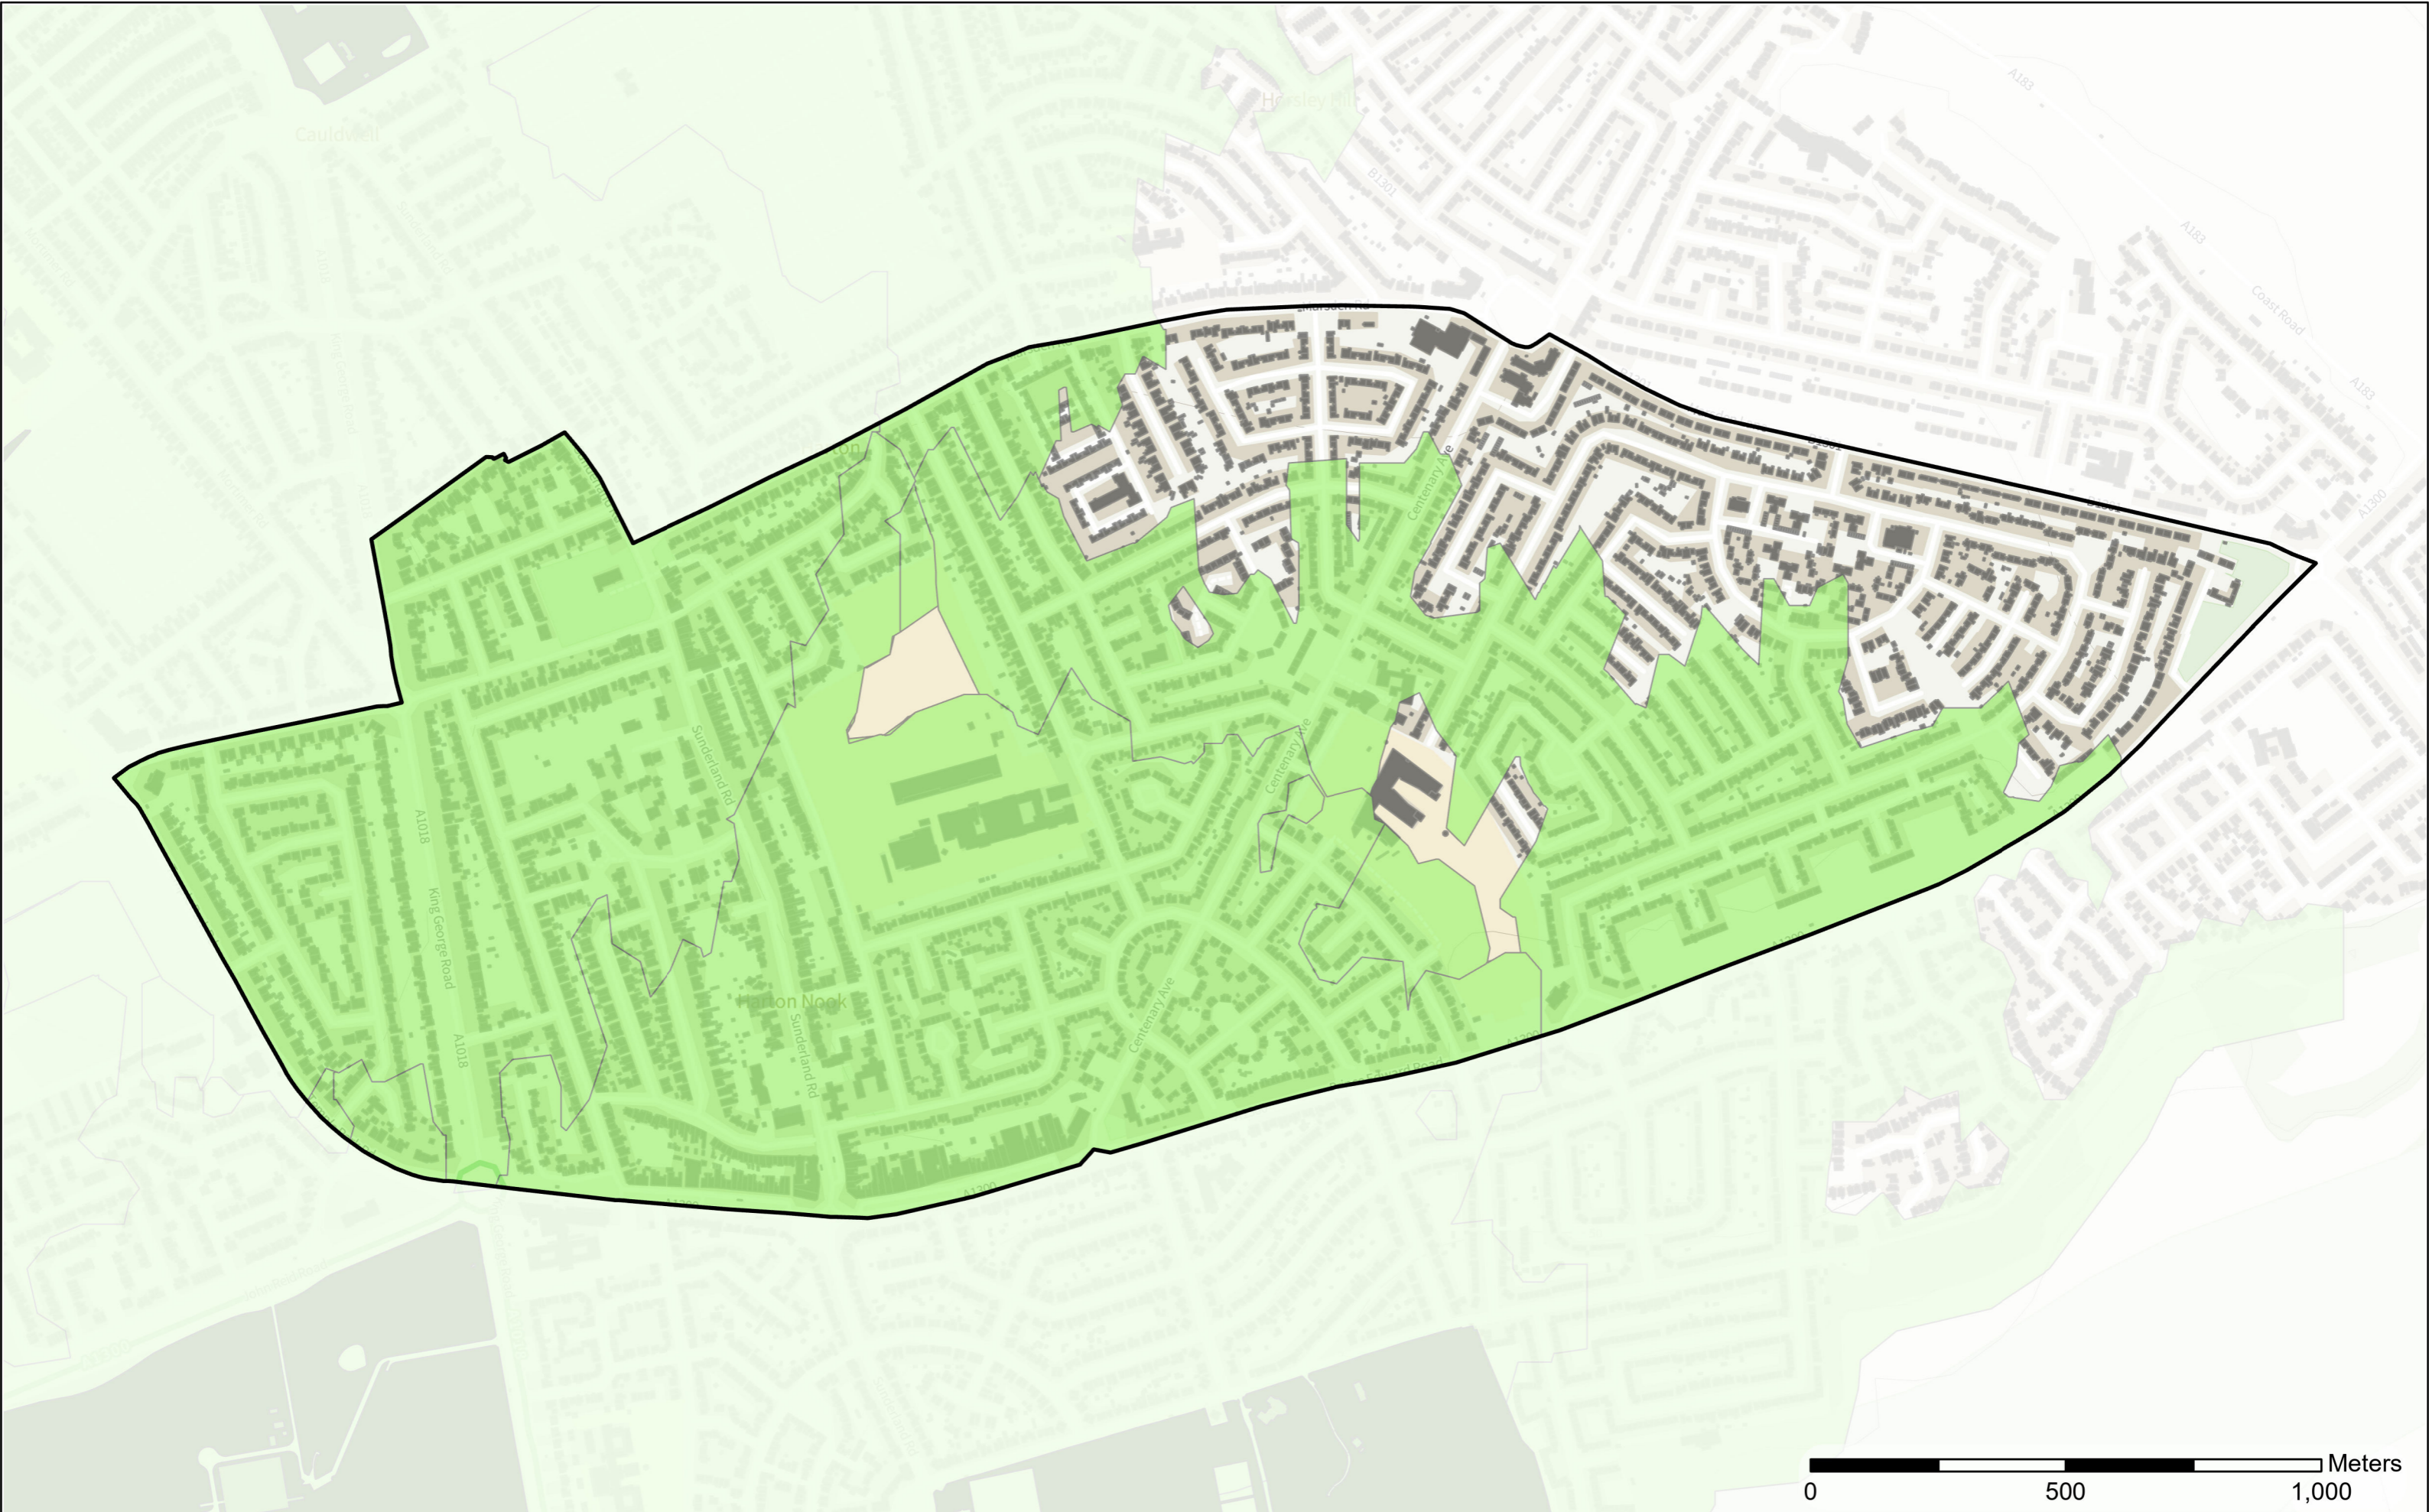

Legend

- Park and Recreation Ground
- Park and Recreation Ground 15 Mins Buffer
- Wards

Harton

Contains OS data © Crown Copyright and database right 2022
Contains data from OS Zoomstack

Scale: 1:11,324
Date: 06/03/2023