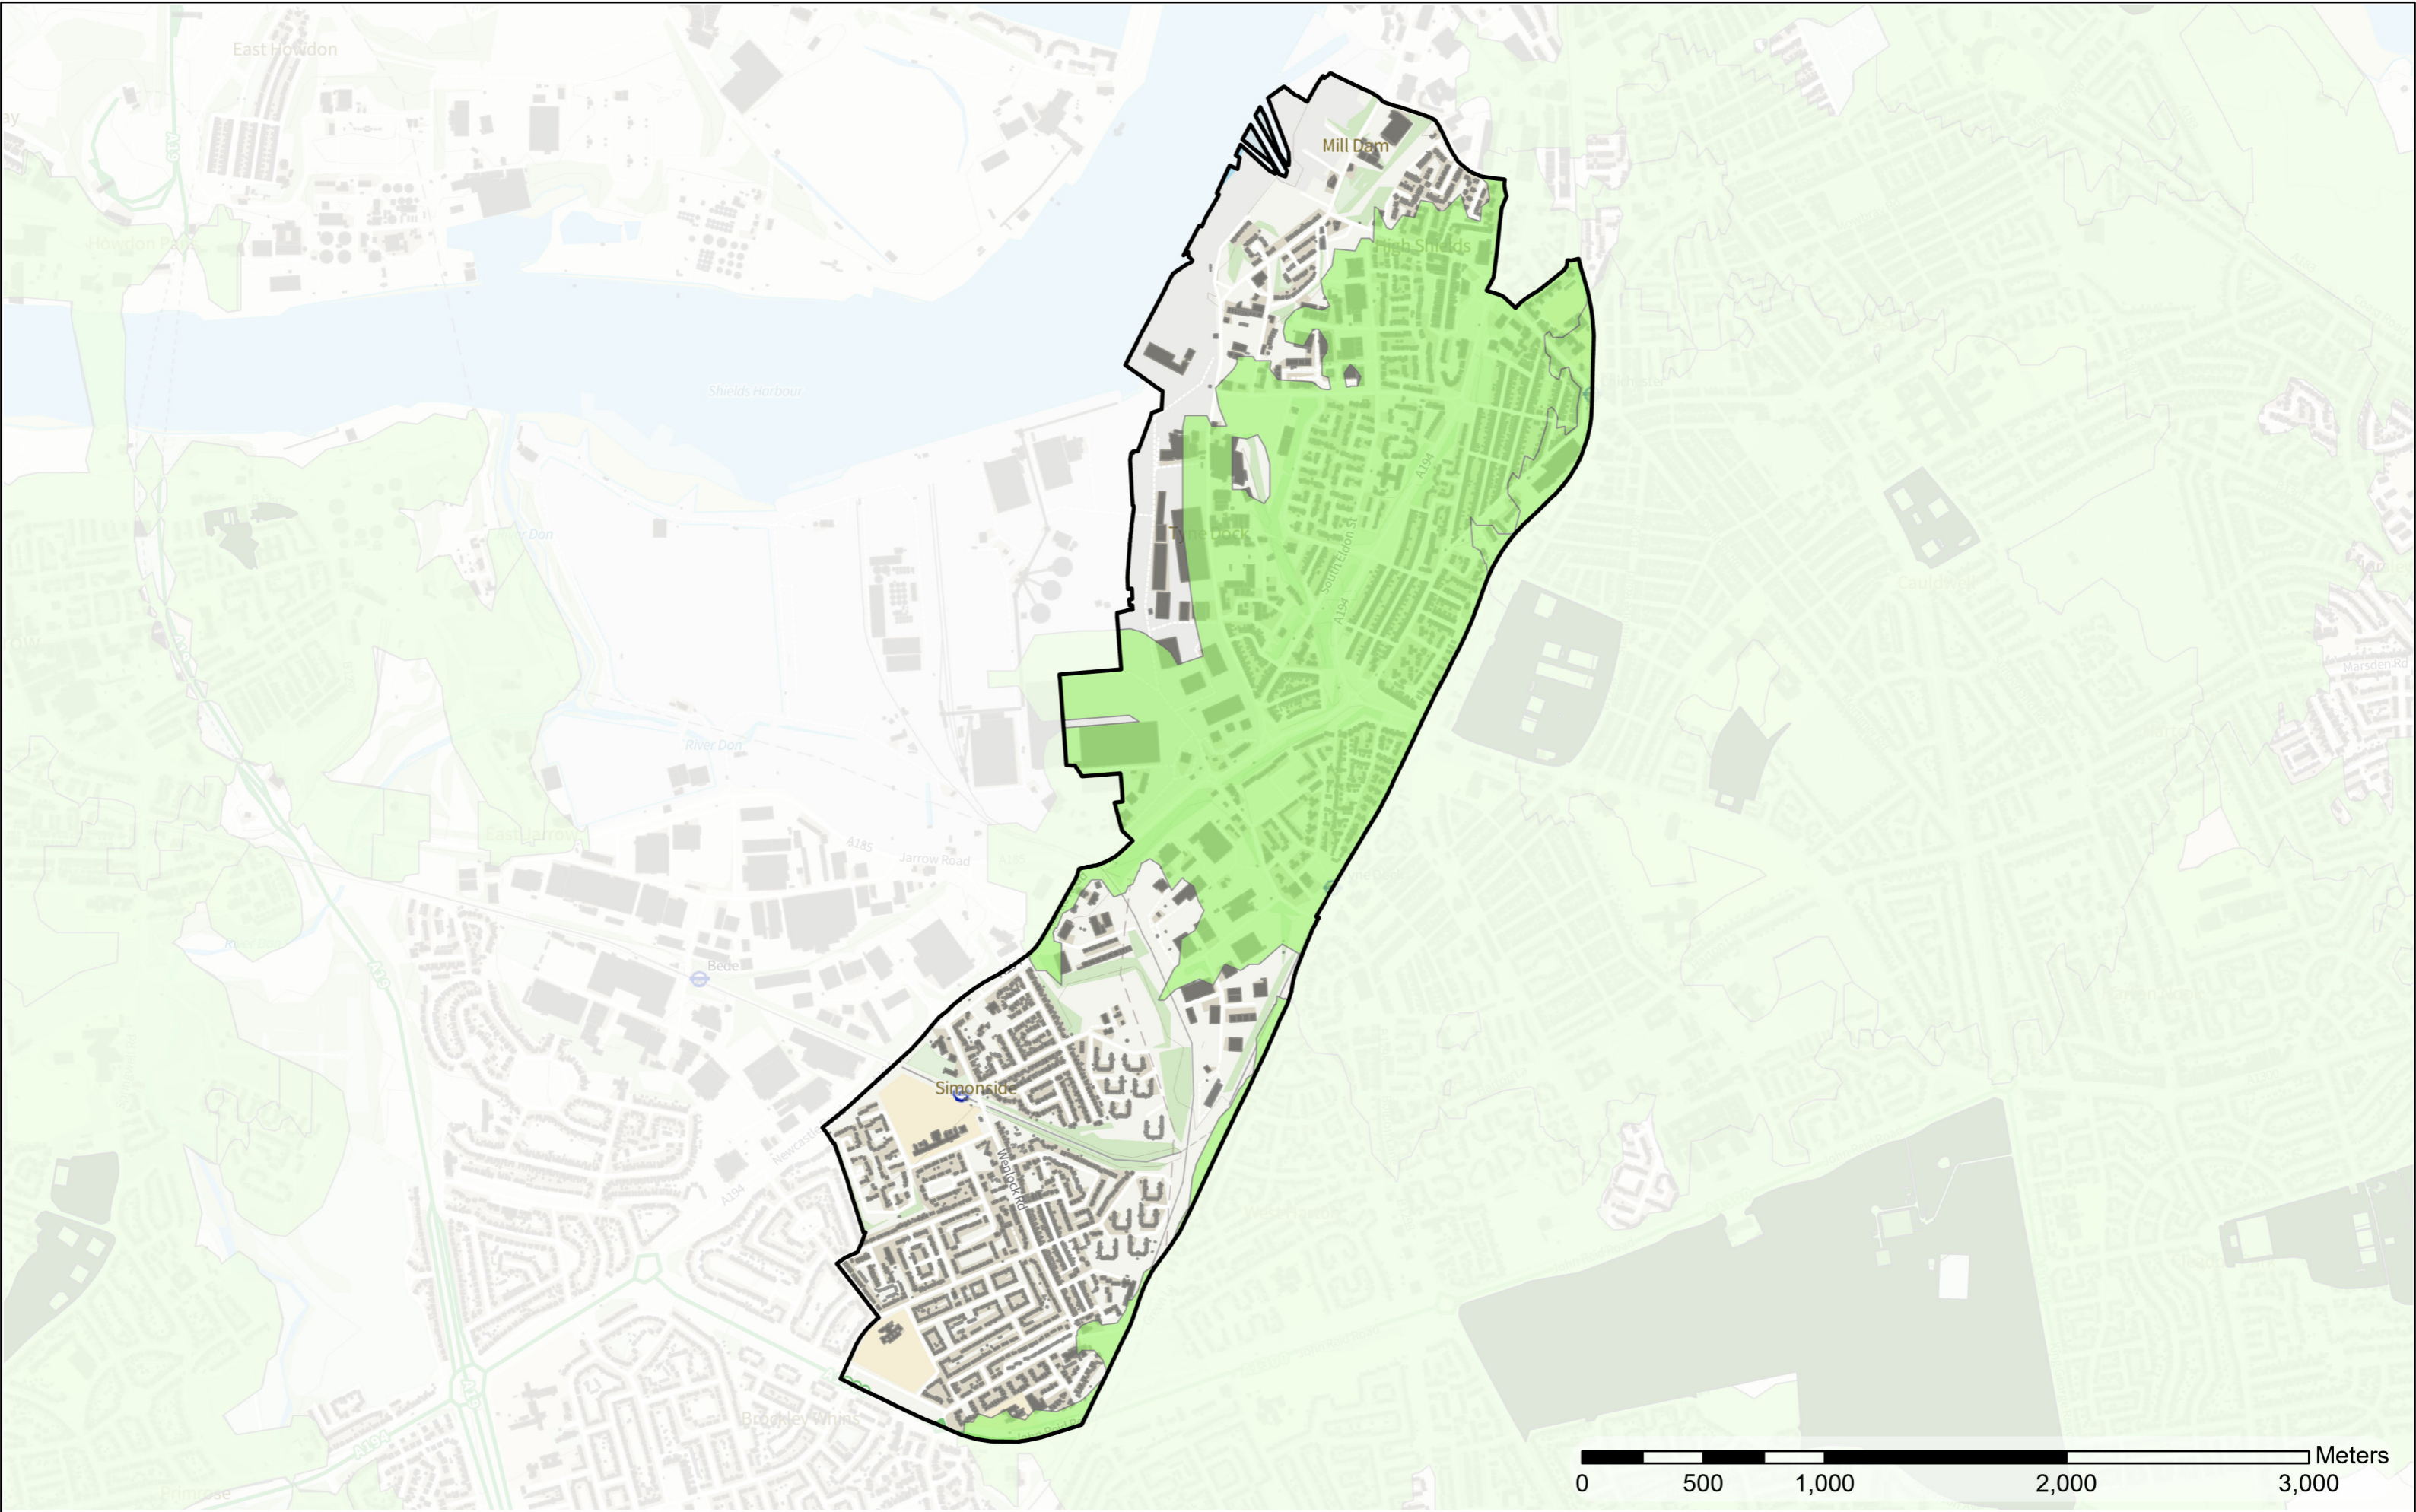

Contains OS data © Crown Copyright and database right 2022
 Contains data from OS Zoomstack

- Legend**
- Park and Recreation Ground
 - Park and Recreation Ground 15 Mins Buffer
 - Wards

Primrose

Scale: 1:23,042
 Date: 06/03/2023