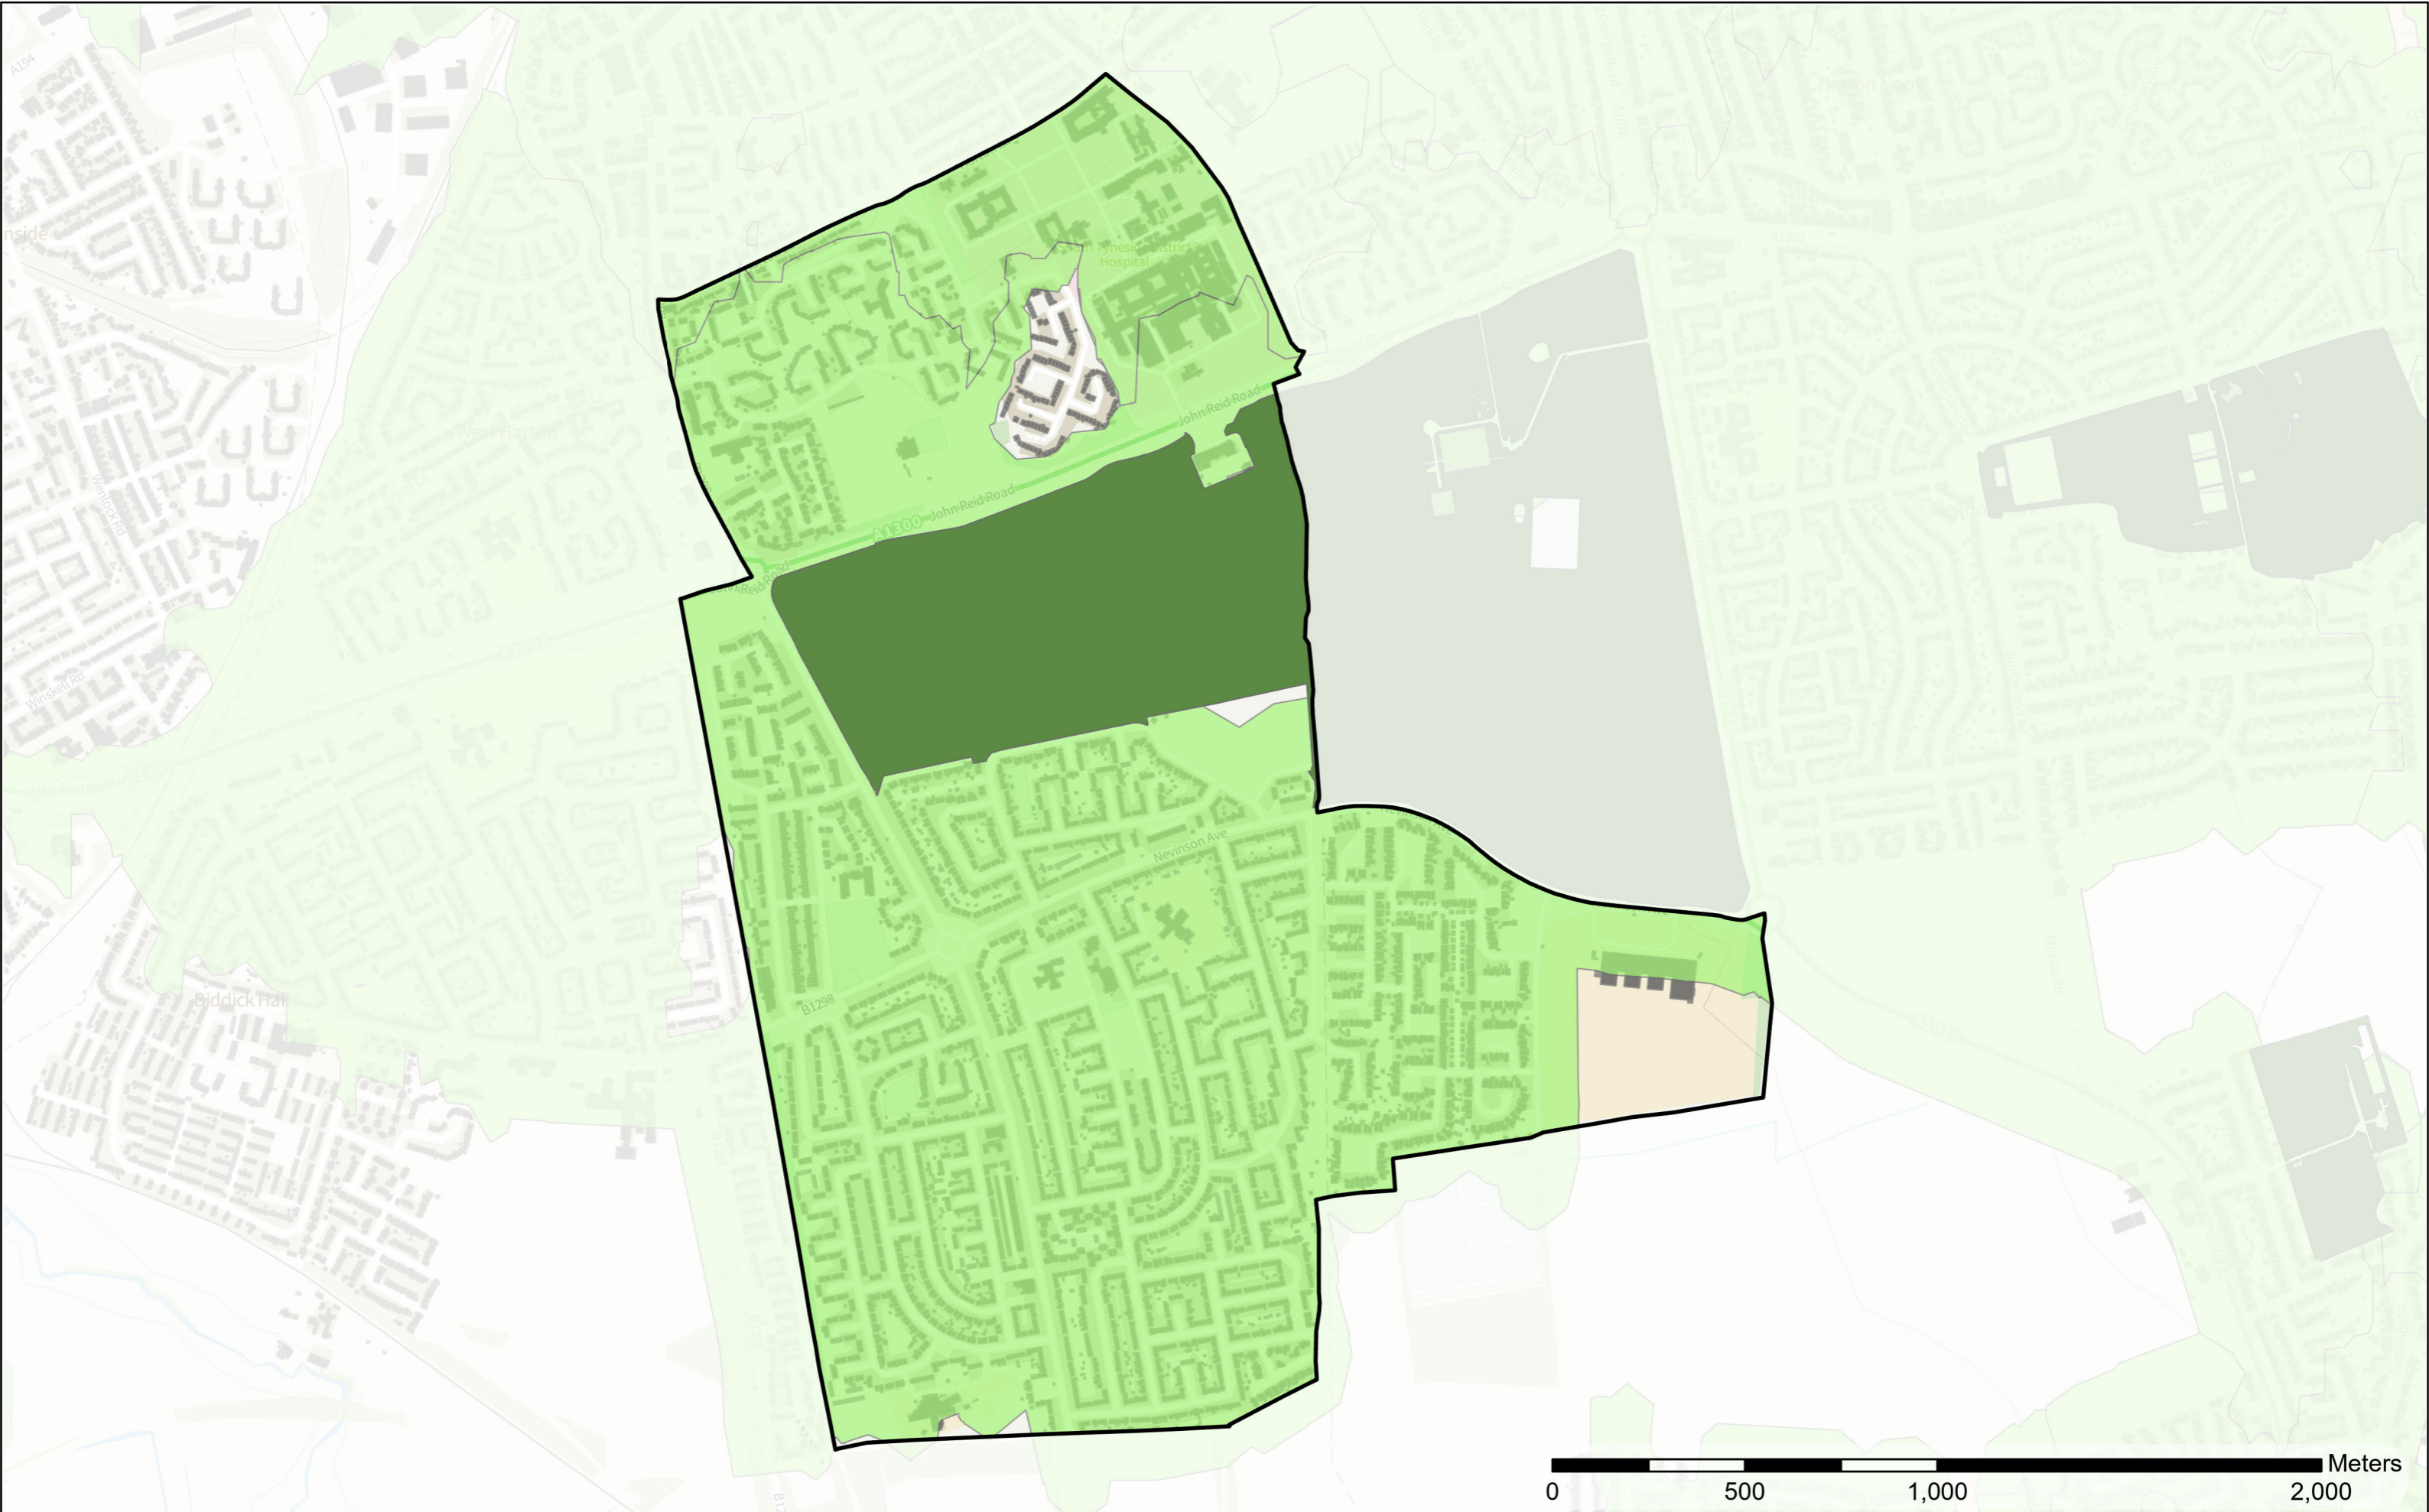

West Park

Scale: 1:11,412
Date: 06/03/2023

Contains OS data © Crown Copyright and database right 2022
 Contains data from OS Zoomstack

Legend

- Park and Recreation Ground
- Park and Recreation Ground 15 Mins Buffer
- Wards

Westoe

Scale: 1:12,045
 Date: 06/03/2023

Contains OS data © Crown Copyright and database right 2022
 Contains data from OS Zoomstack

- Legend**
- Park and Recreation Ground
 - Park and Recreation Ground 15 Mins Buffer
 - Wards

Whitburn and Marsden

Scale: 1:35,401
 Date: 06/03/2023

Whiteleas

Legend

- Park and Recreation Ground
- Park and Recreation Ground 15 Mins Buffer
- Wards

Scale: 1:15,053
Date: 06/03/2023

Contains OS data © Crown Copyright and database right 2022
Contains data from OS Zoomstack