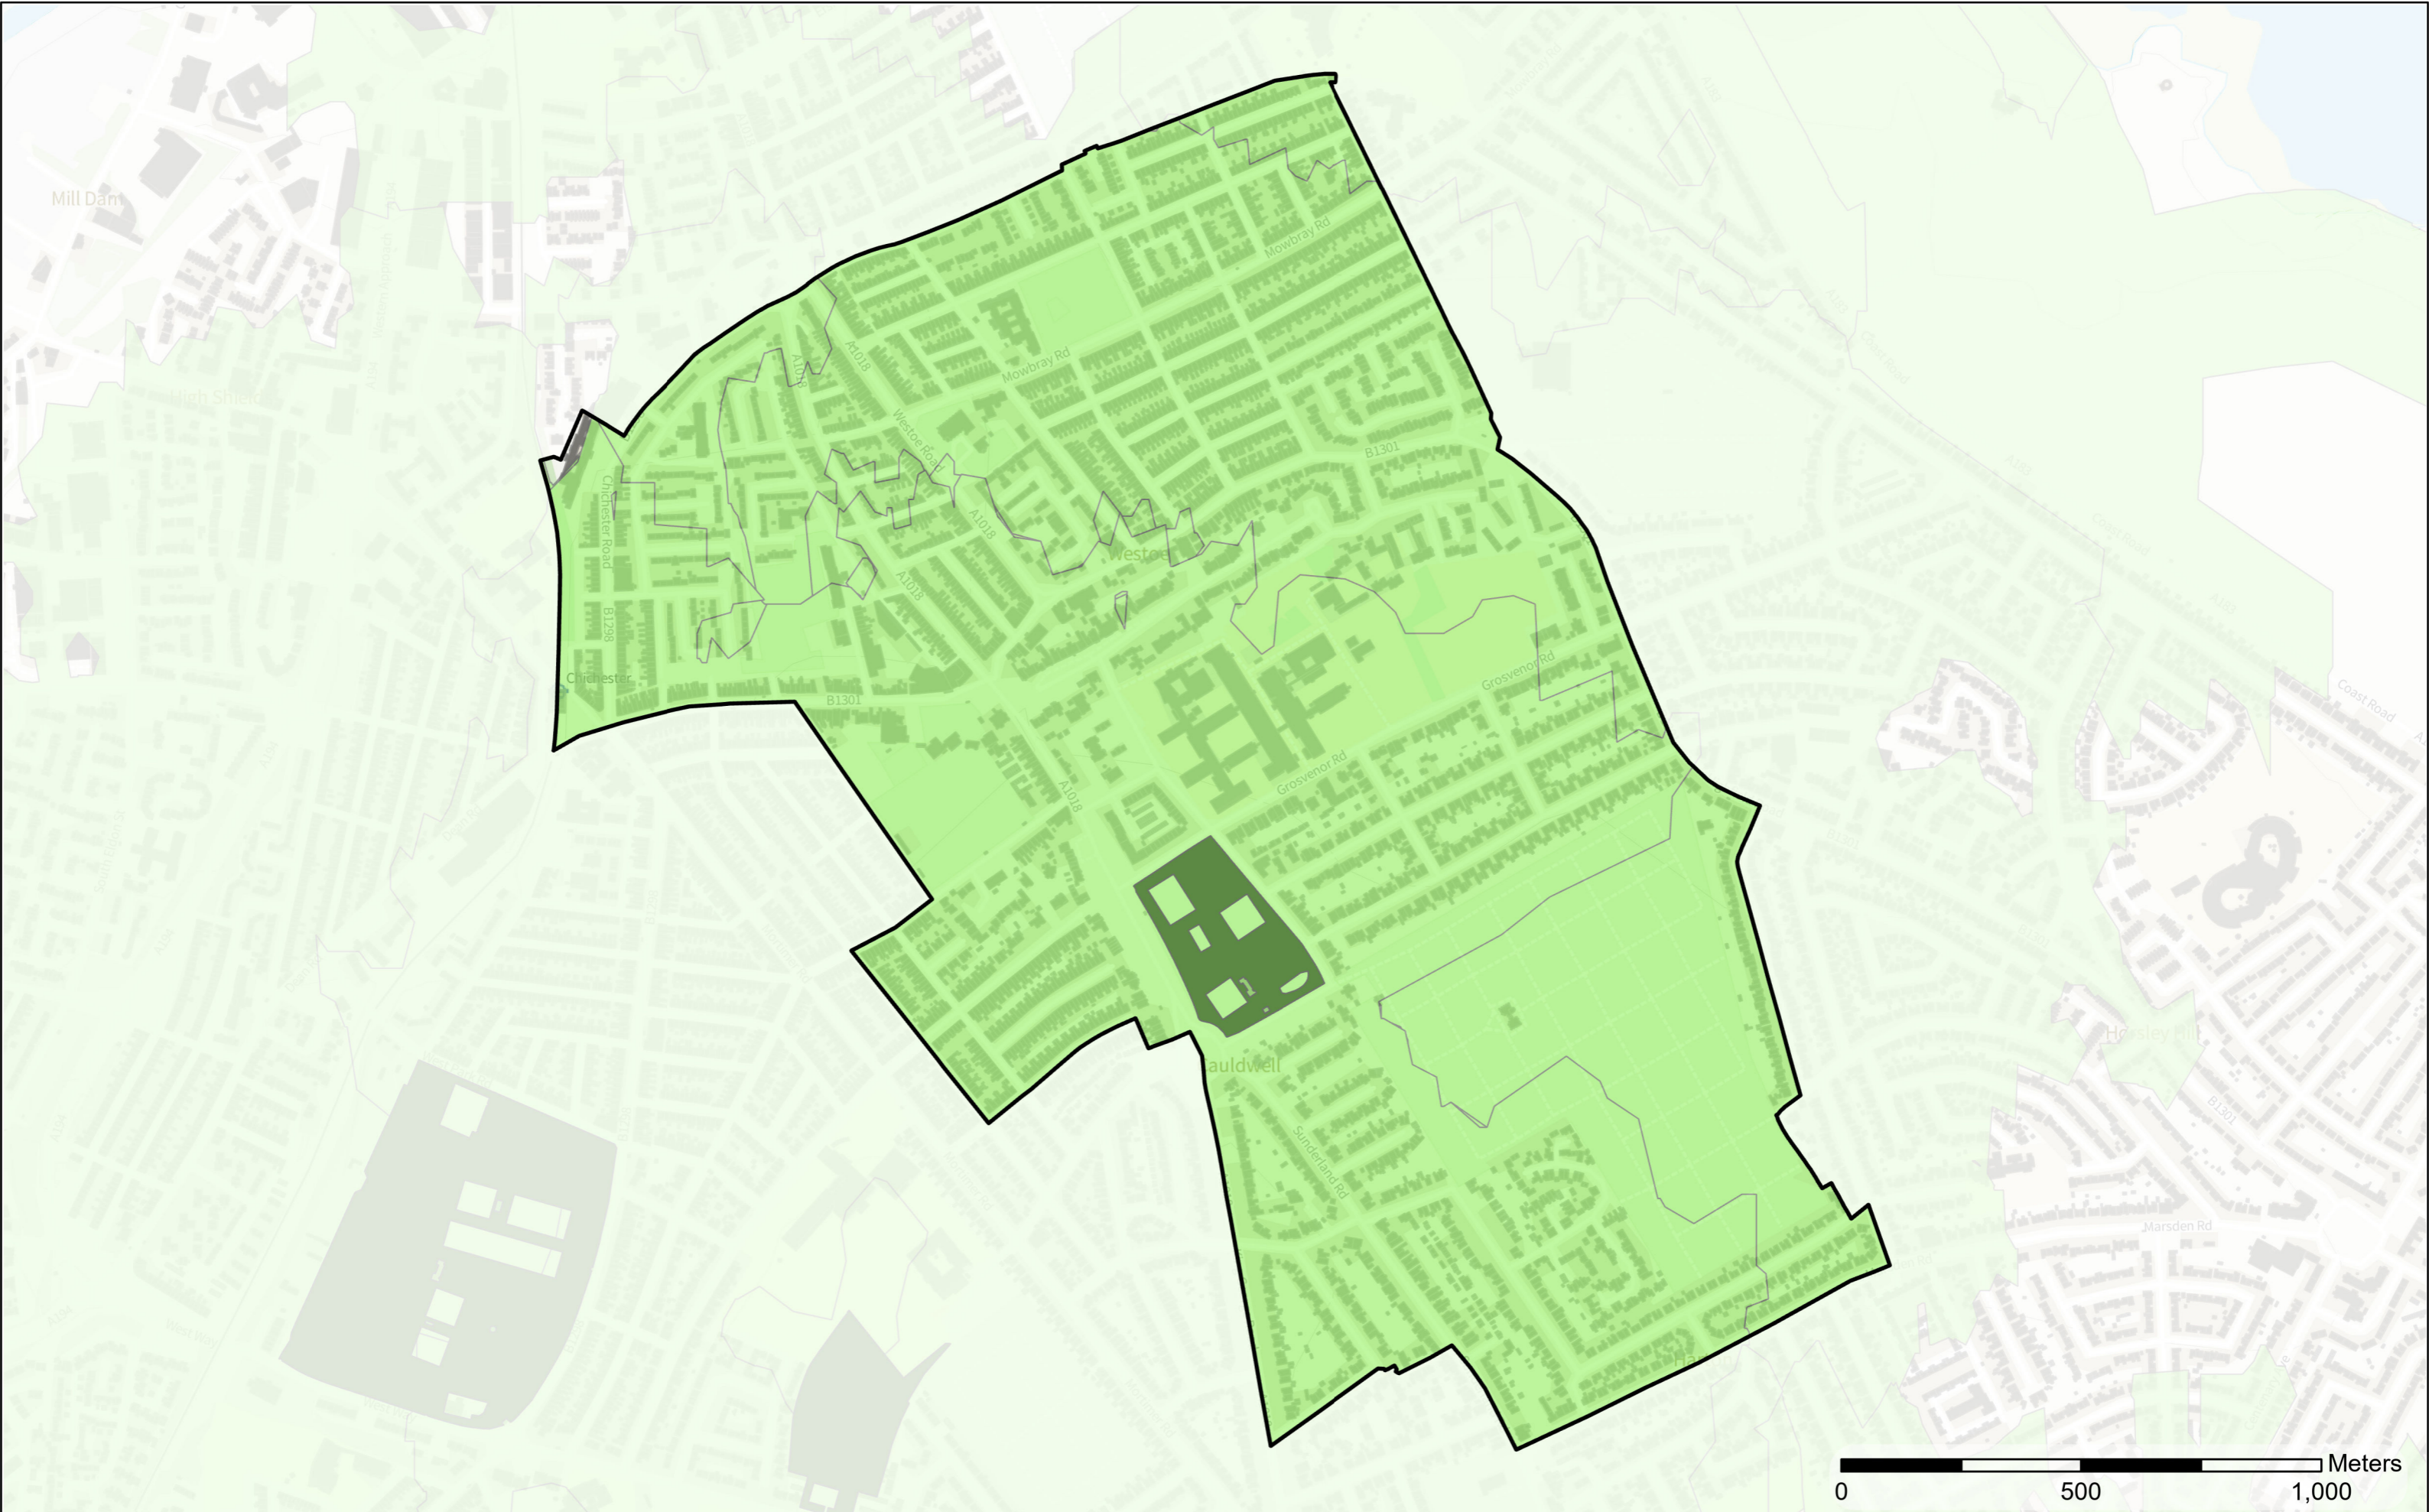

Scale: 1:23,757
Date: 06/03/2023

Contains OS data © Crown Copyright and database right 2022
Contains data from OS Zoomstack

- Legend**
- Park and Recreation Ground
 - Park and Recreation Ground 15 Mins Buffer
 - Wards

West Park

Scale: 1:11,412
Date: 06/03/2023

Contains OS data © Crown Copyright and database right 2022
 Contains data from OS Zoomstack

Legend

- Park and Recreation Ground
- Park and Recreation Ground 15 Mins Buffer
- Wards