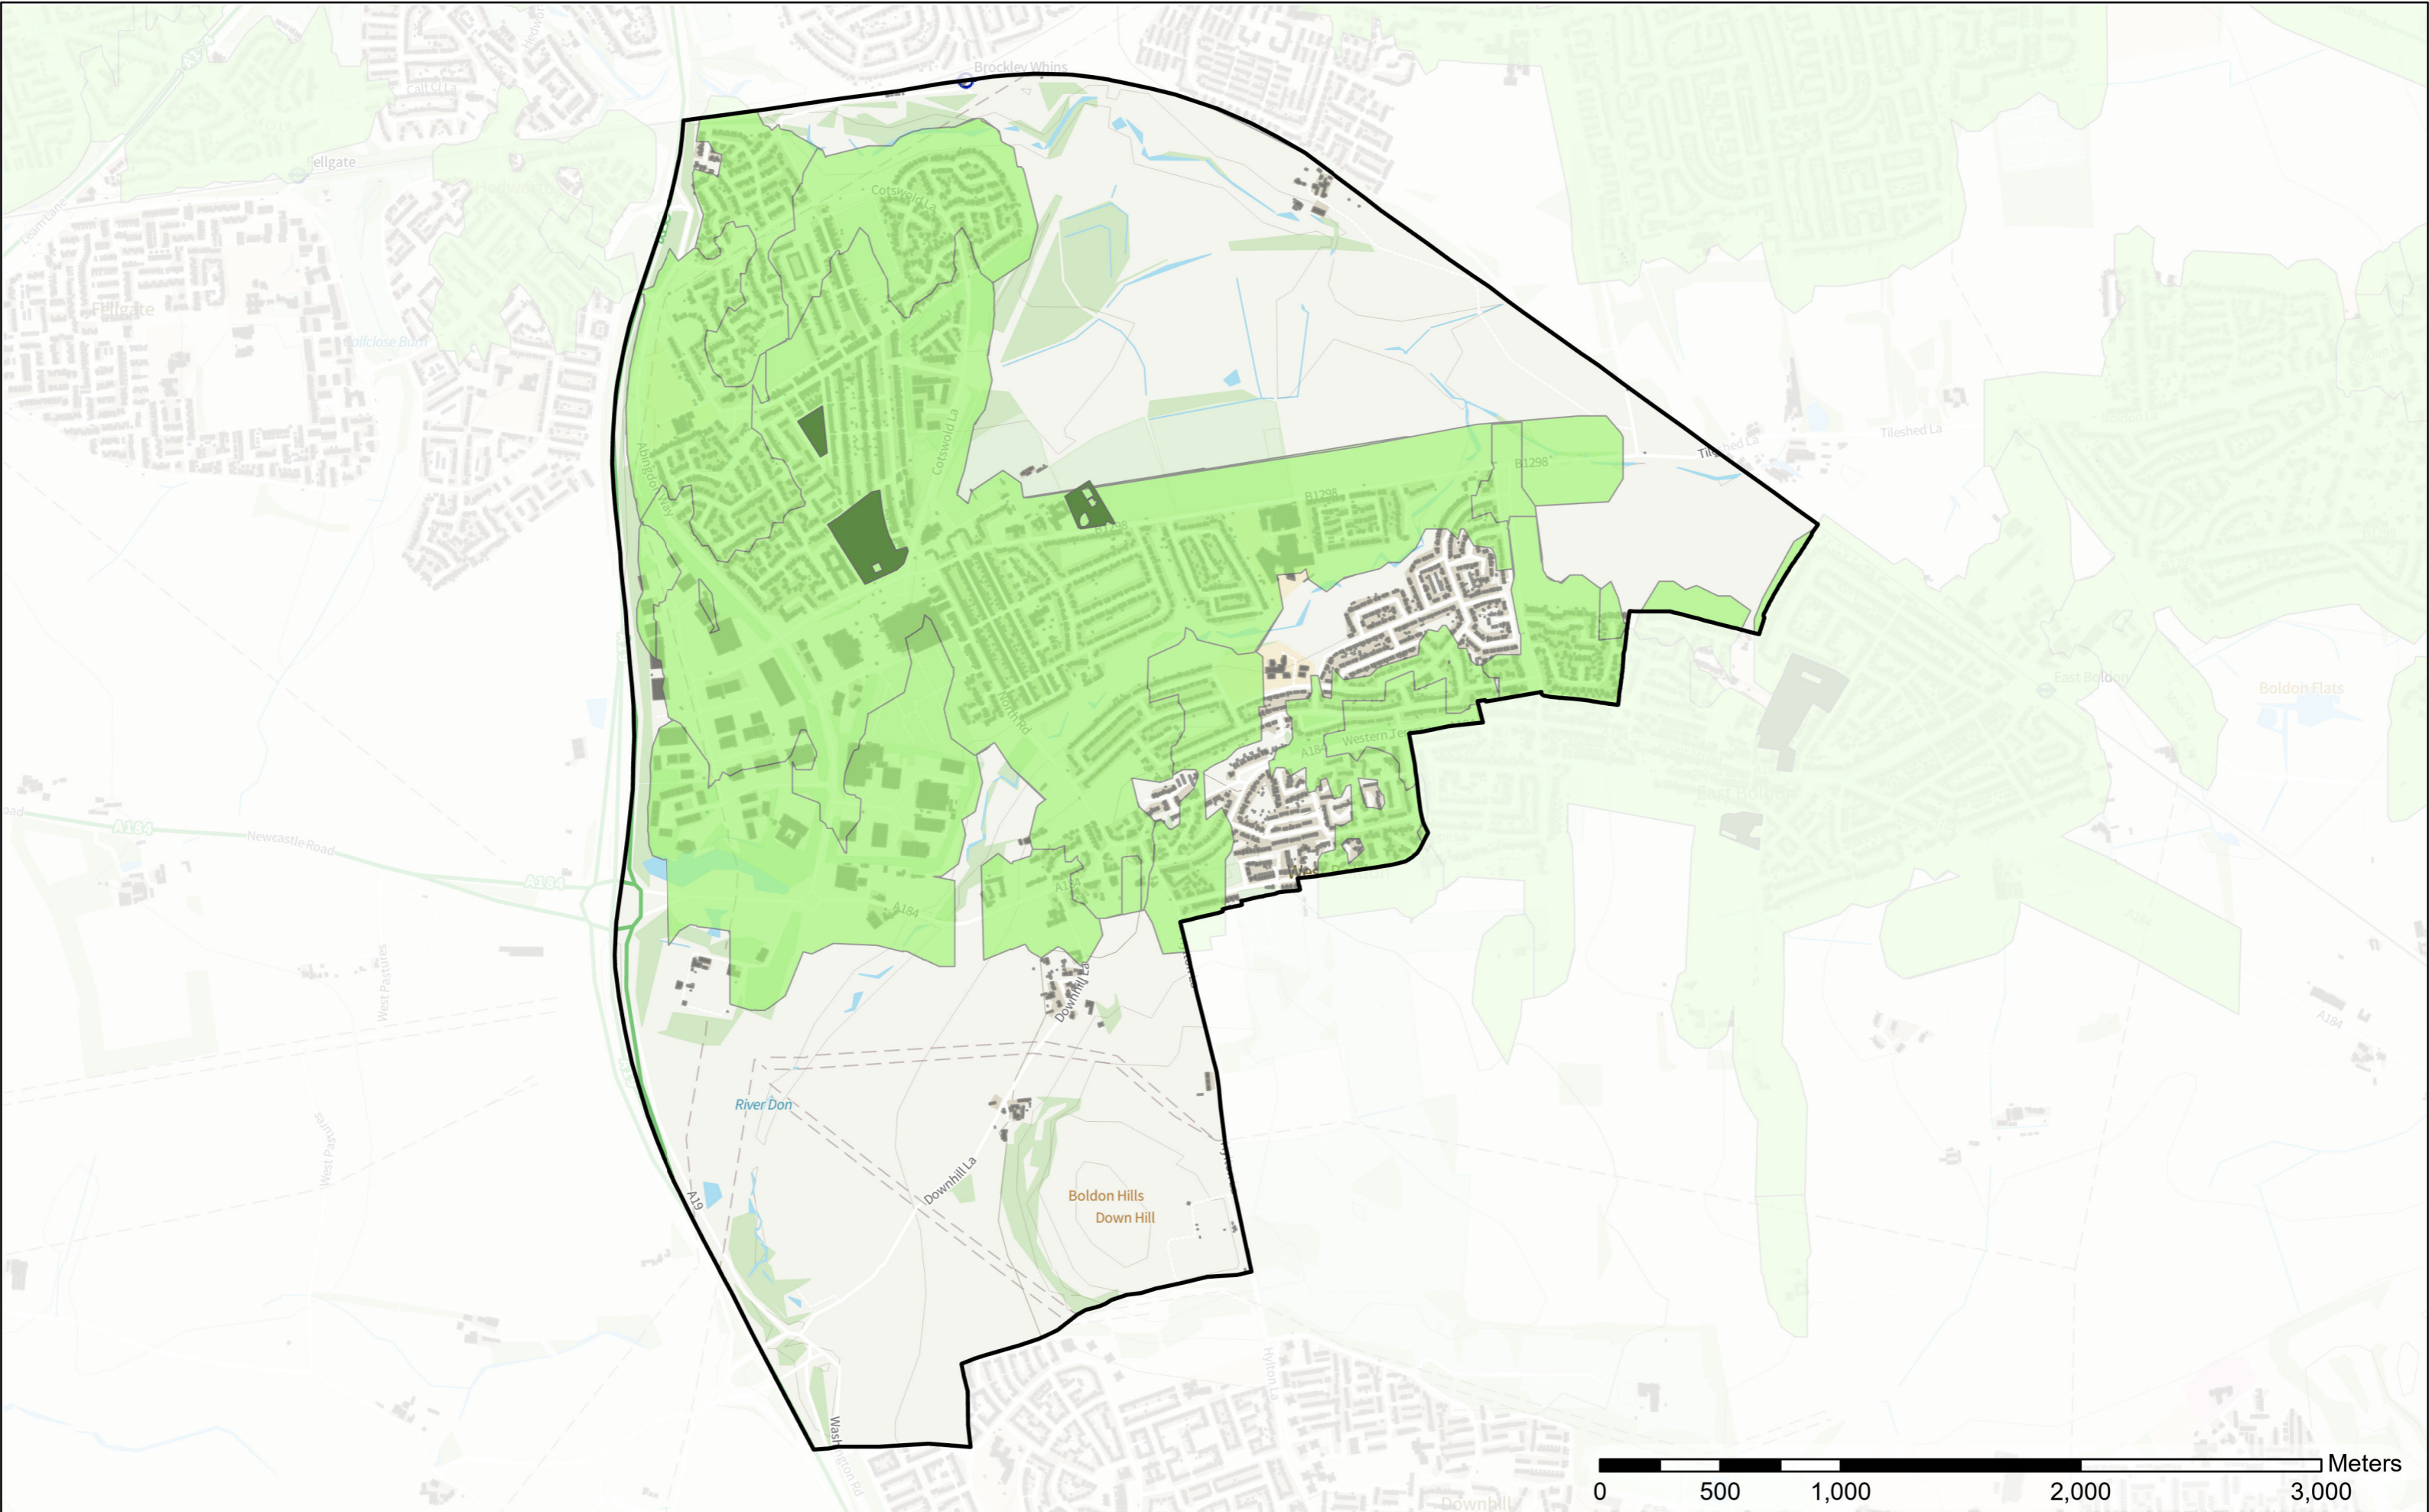

1. **Legend**
2. Park and Recreation Ground
   - Park and Recreation Ground 15 Mins Buffer
   - Wards

Boldon Colliery

Contains OS data © Crown Copyright and database right 2022
Contains data from OS Zoomstack

Scale: 1:24,062
Date: 06/03/2023