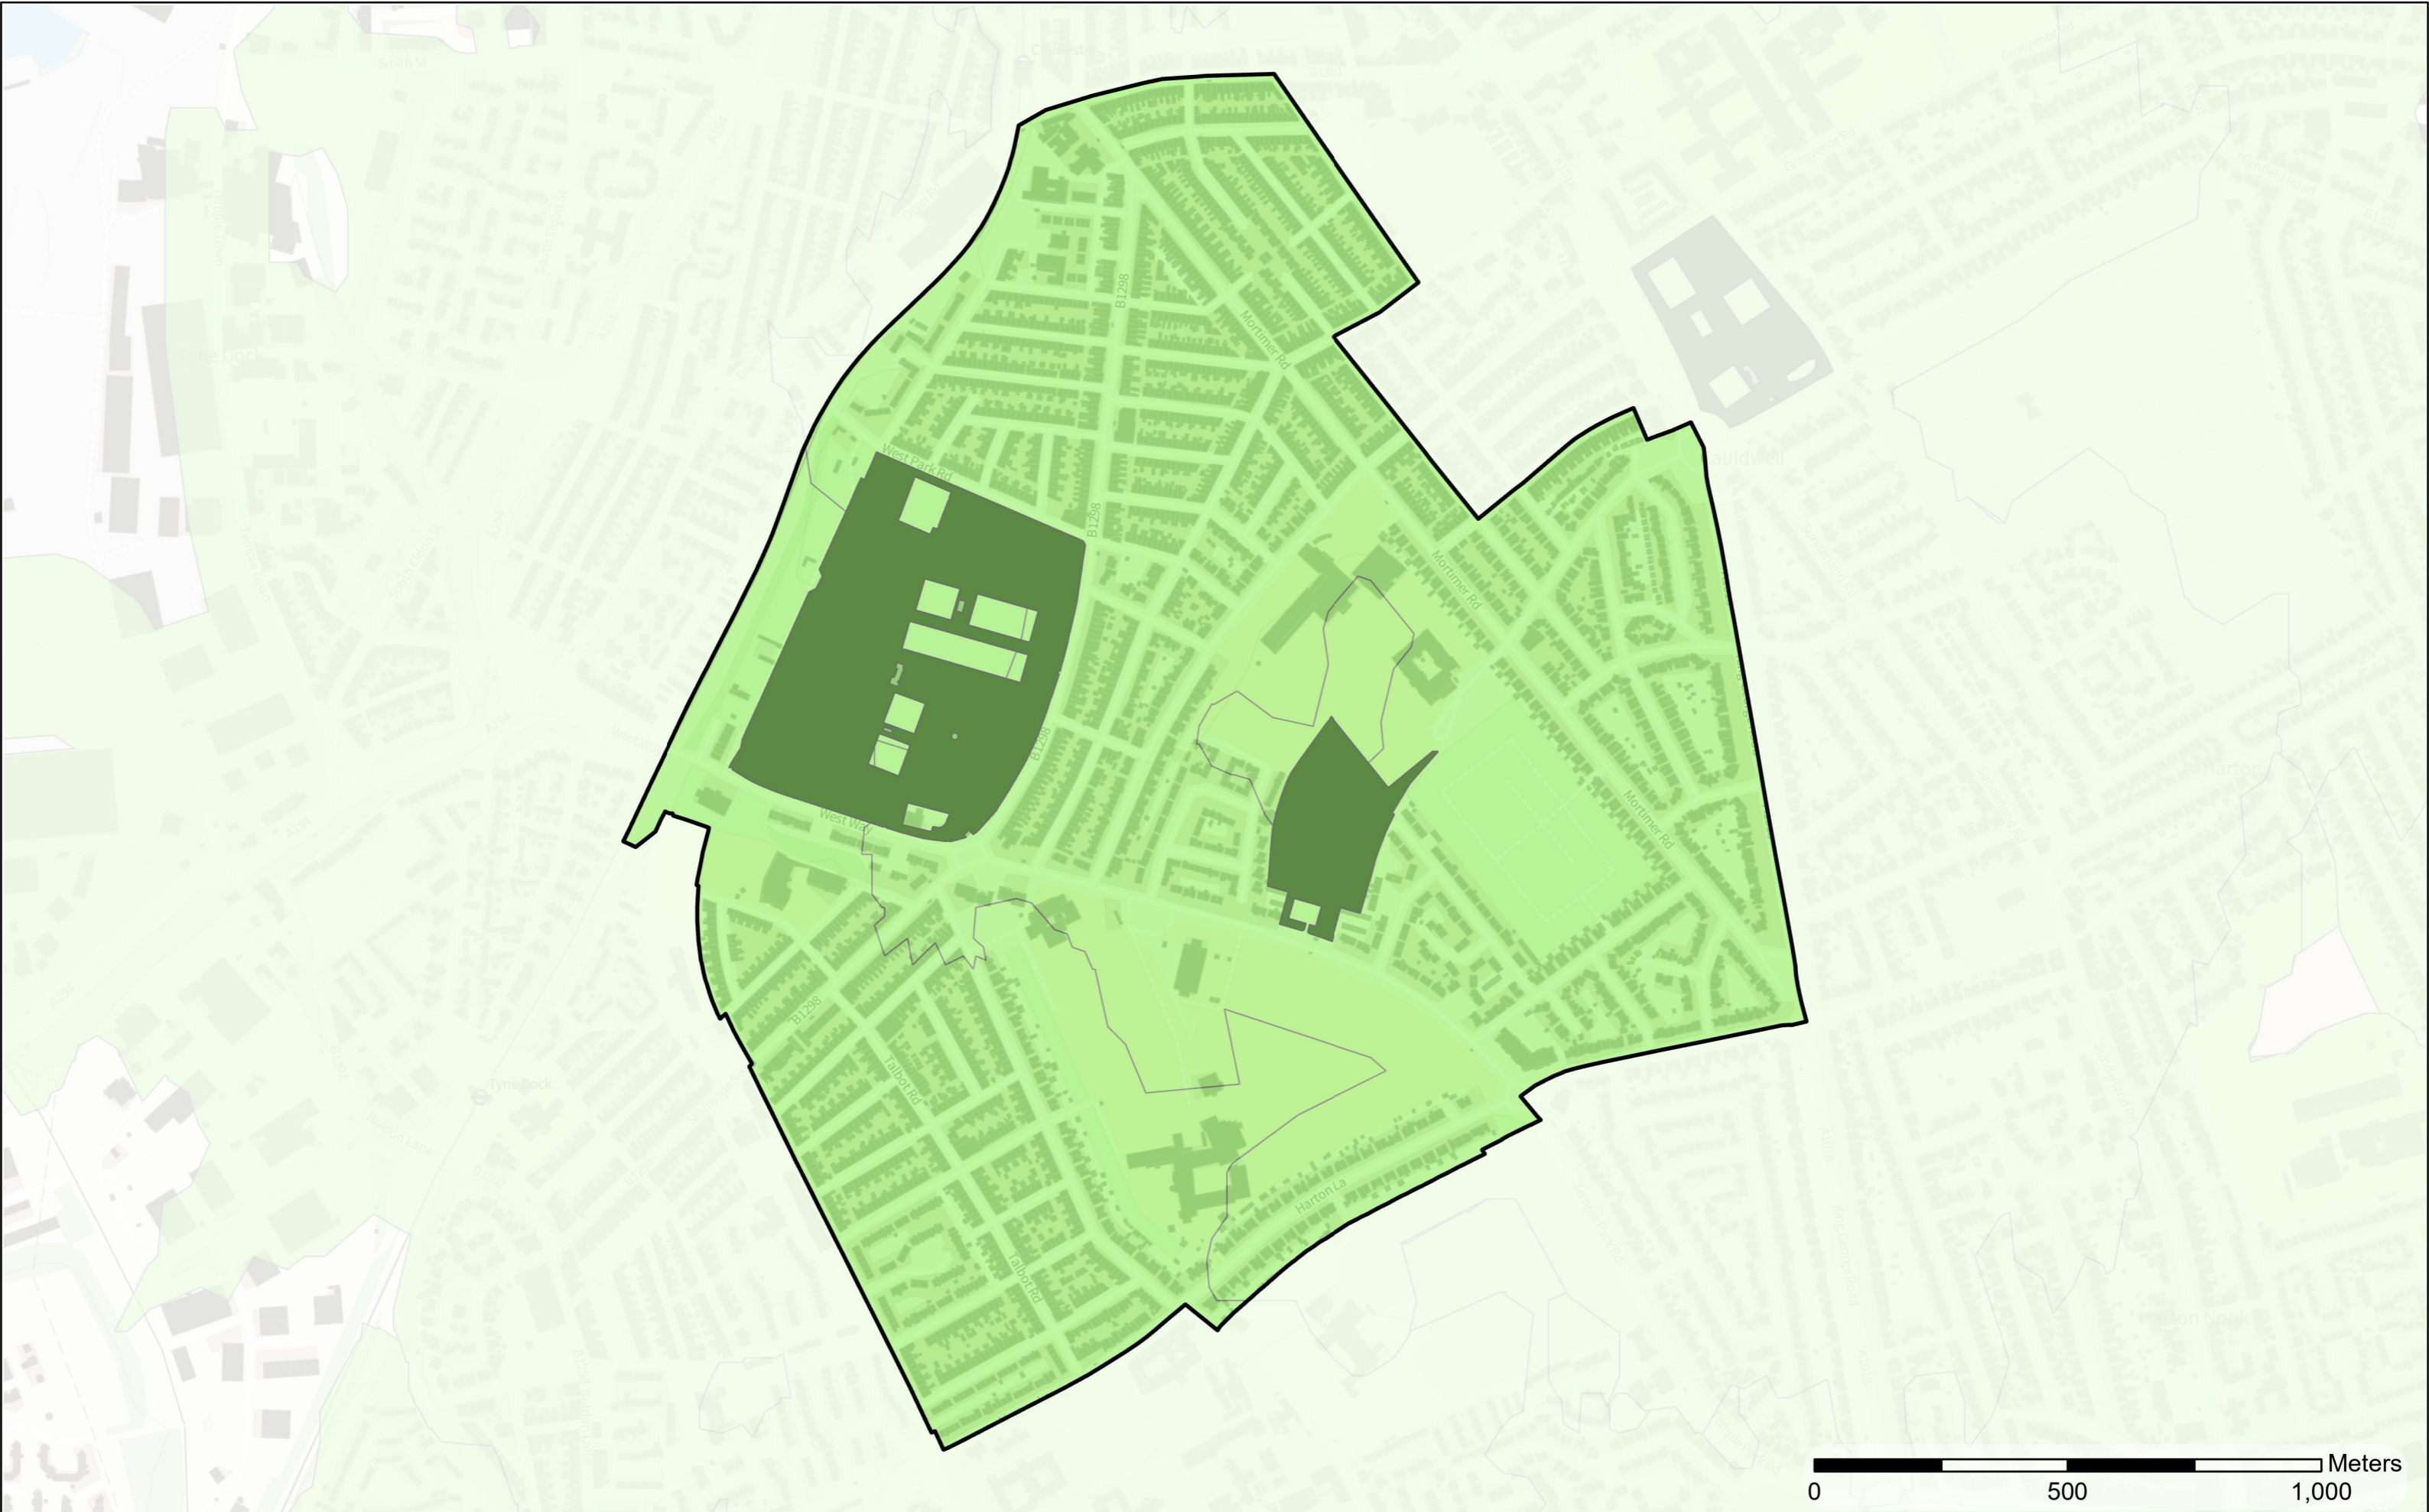

Scale: 1:23,757
Date: 06/03/2023

Contains OS data © Crown Copyright and database right 2022
Contains data from OS Zoomstack

- Legend**
- Park and Recreation Ground
 - Park and Recreation Ground 15 Mins Buffer
 - Wards