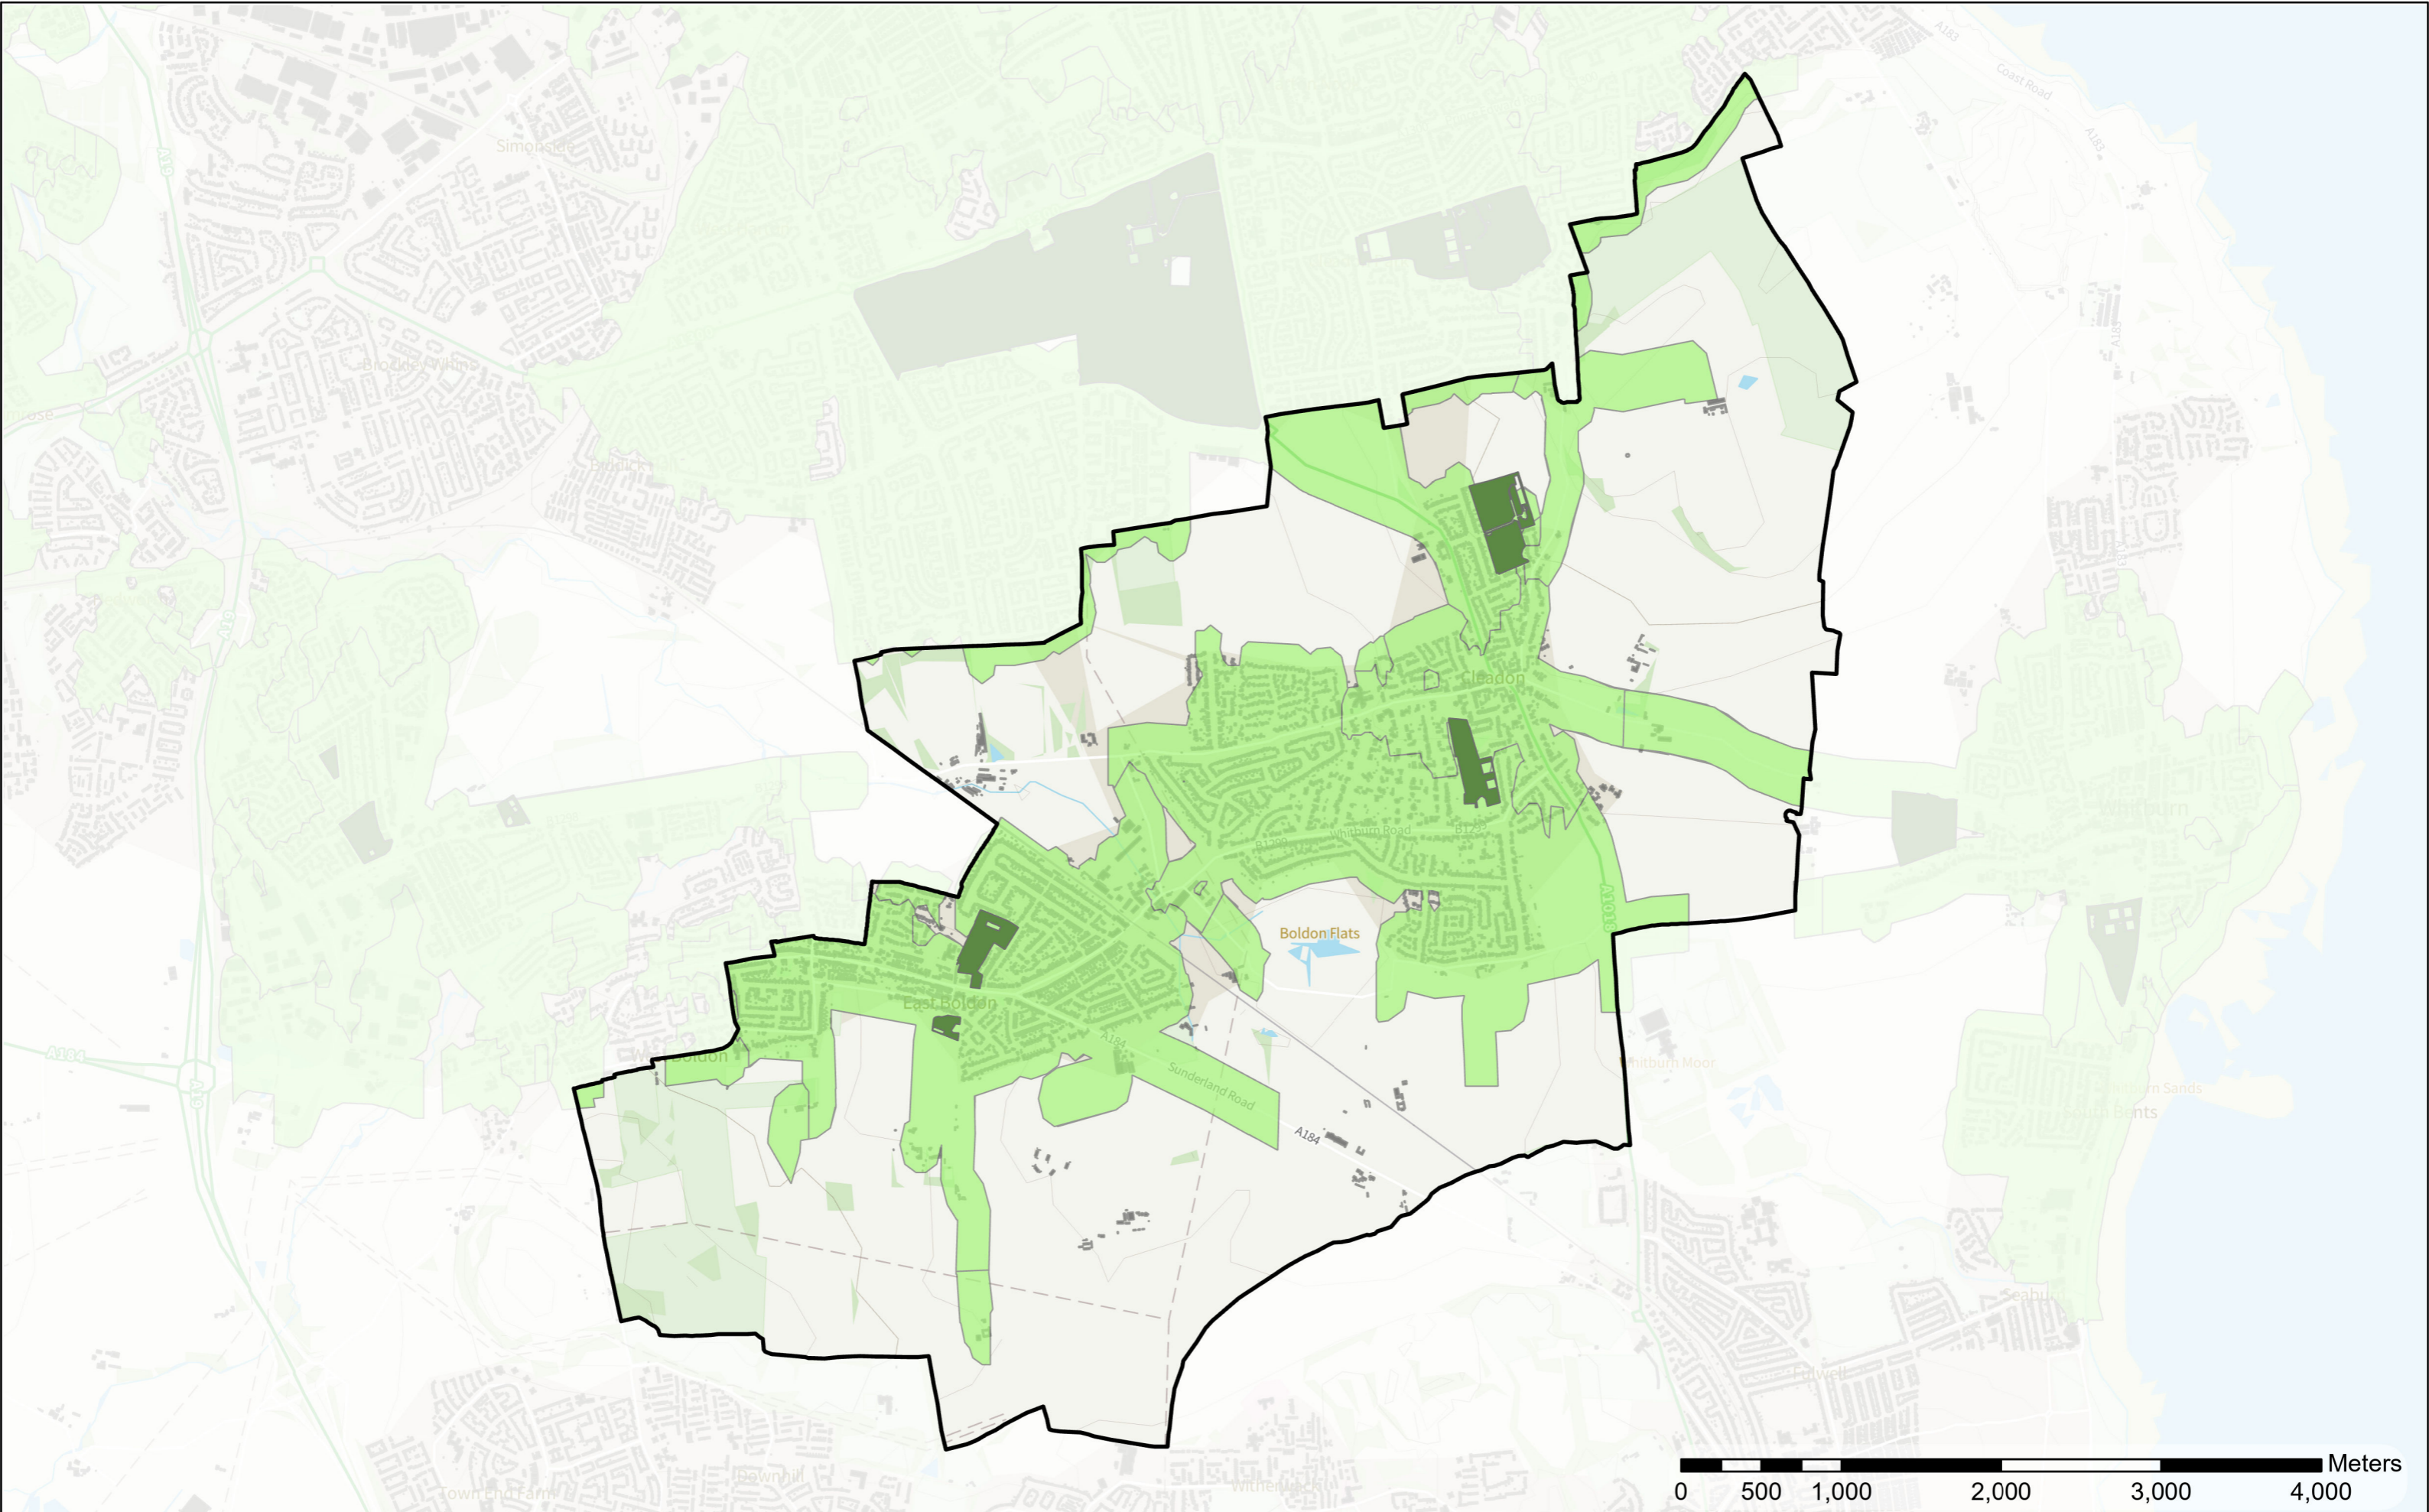

1. **Legend**
2. Park and Recreation Ground
   - Park and Recreation Ground 15 Mins Buffer
   - Wards

Cleadon and East Boldon

Contains OS data © Crown Copyright and database right 2022
Contains data from OS Zoomstack

Scale: 1:36,155
Date: 06/03/2023