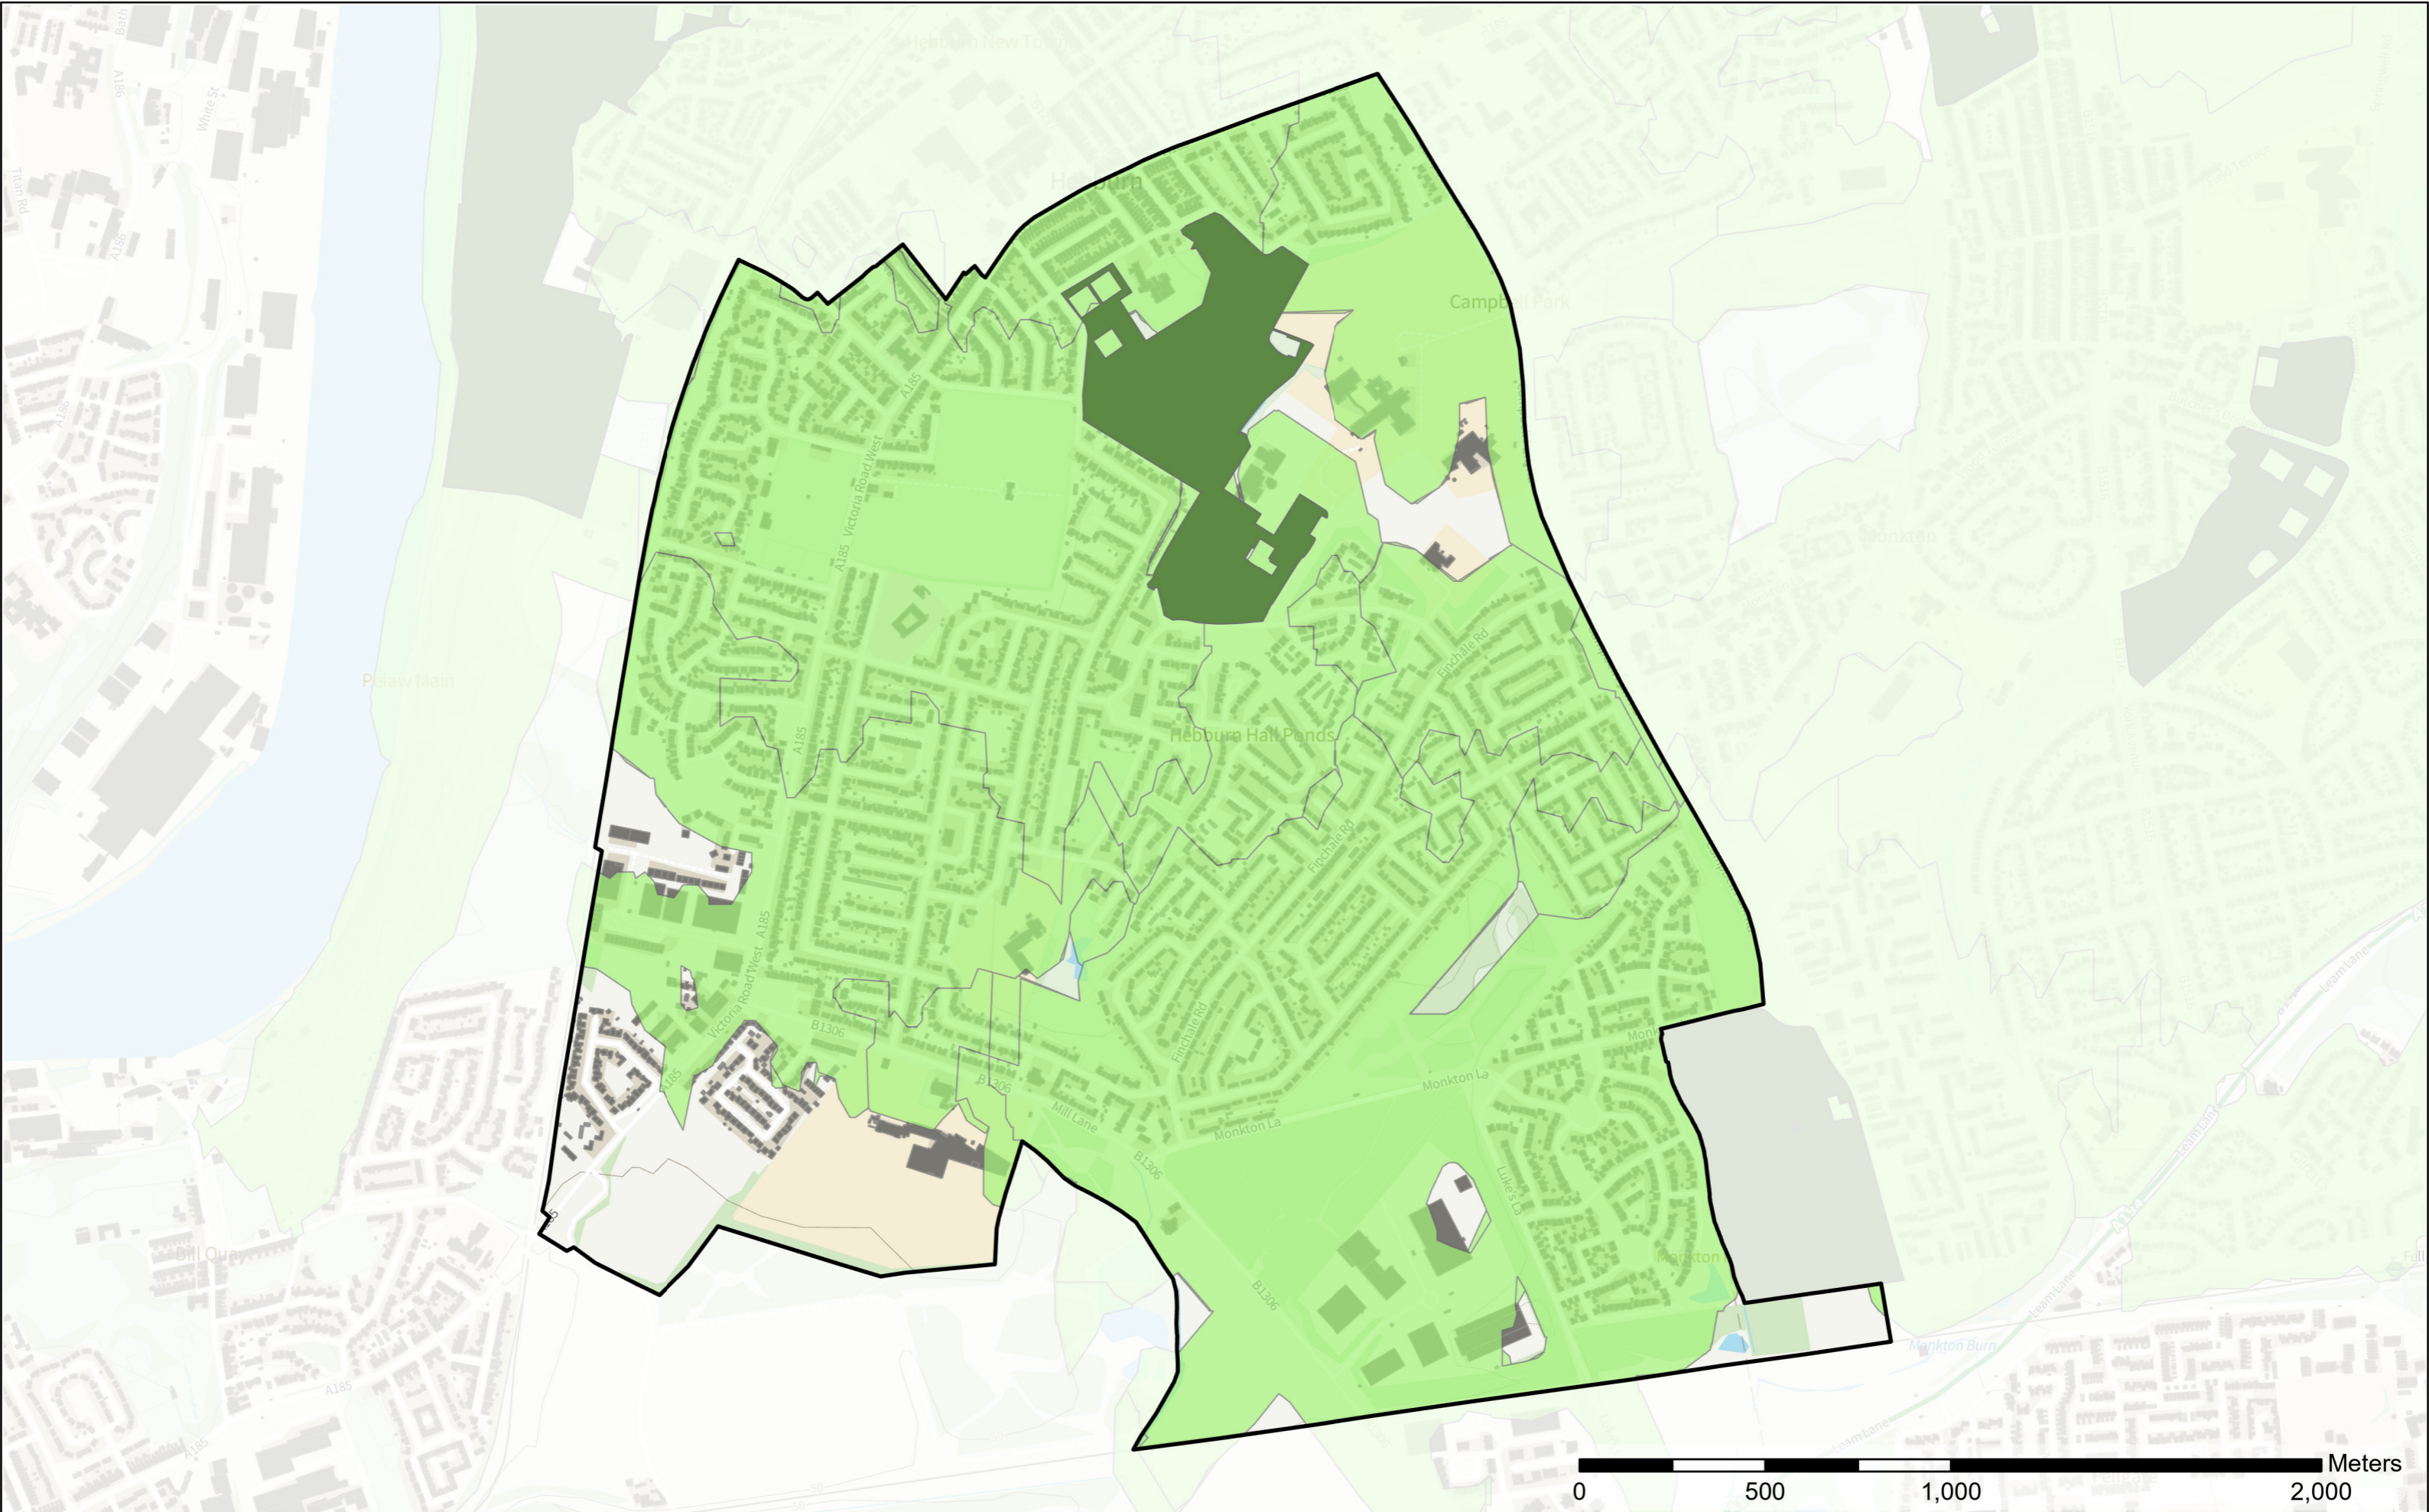

Scale: 1:11,324
 Date: 06/03/2023

- Legend**
- Park and Recreation Ground
 - Park and Recreation Ground 15 Mins Buffer
 - Wards

Hebburn North

Contains OS data © Crown Copyright and database right 2022
Contains data from OS Zoomstack

Scale: 1:18,615
Date: 06/03/2023

Contains OS data © Crown Copyright and database right 2022
 Contains data from OS Zoomstack

Hebburn South

Legend

- Park and Recreation Ground
- Park and Recreation Ground 15 Mins Buffer
- Wards