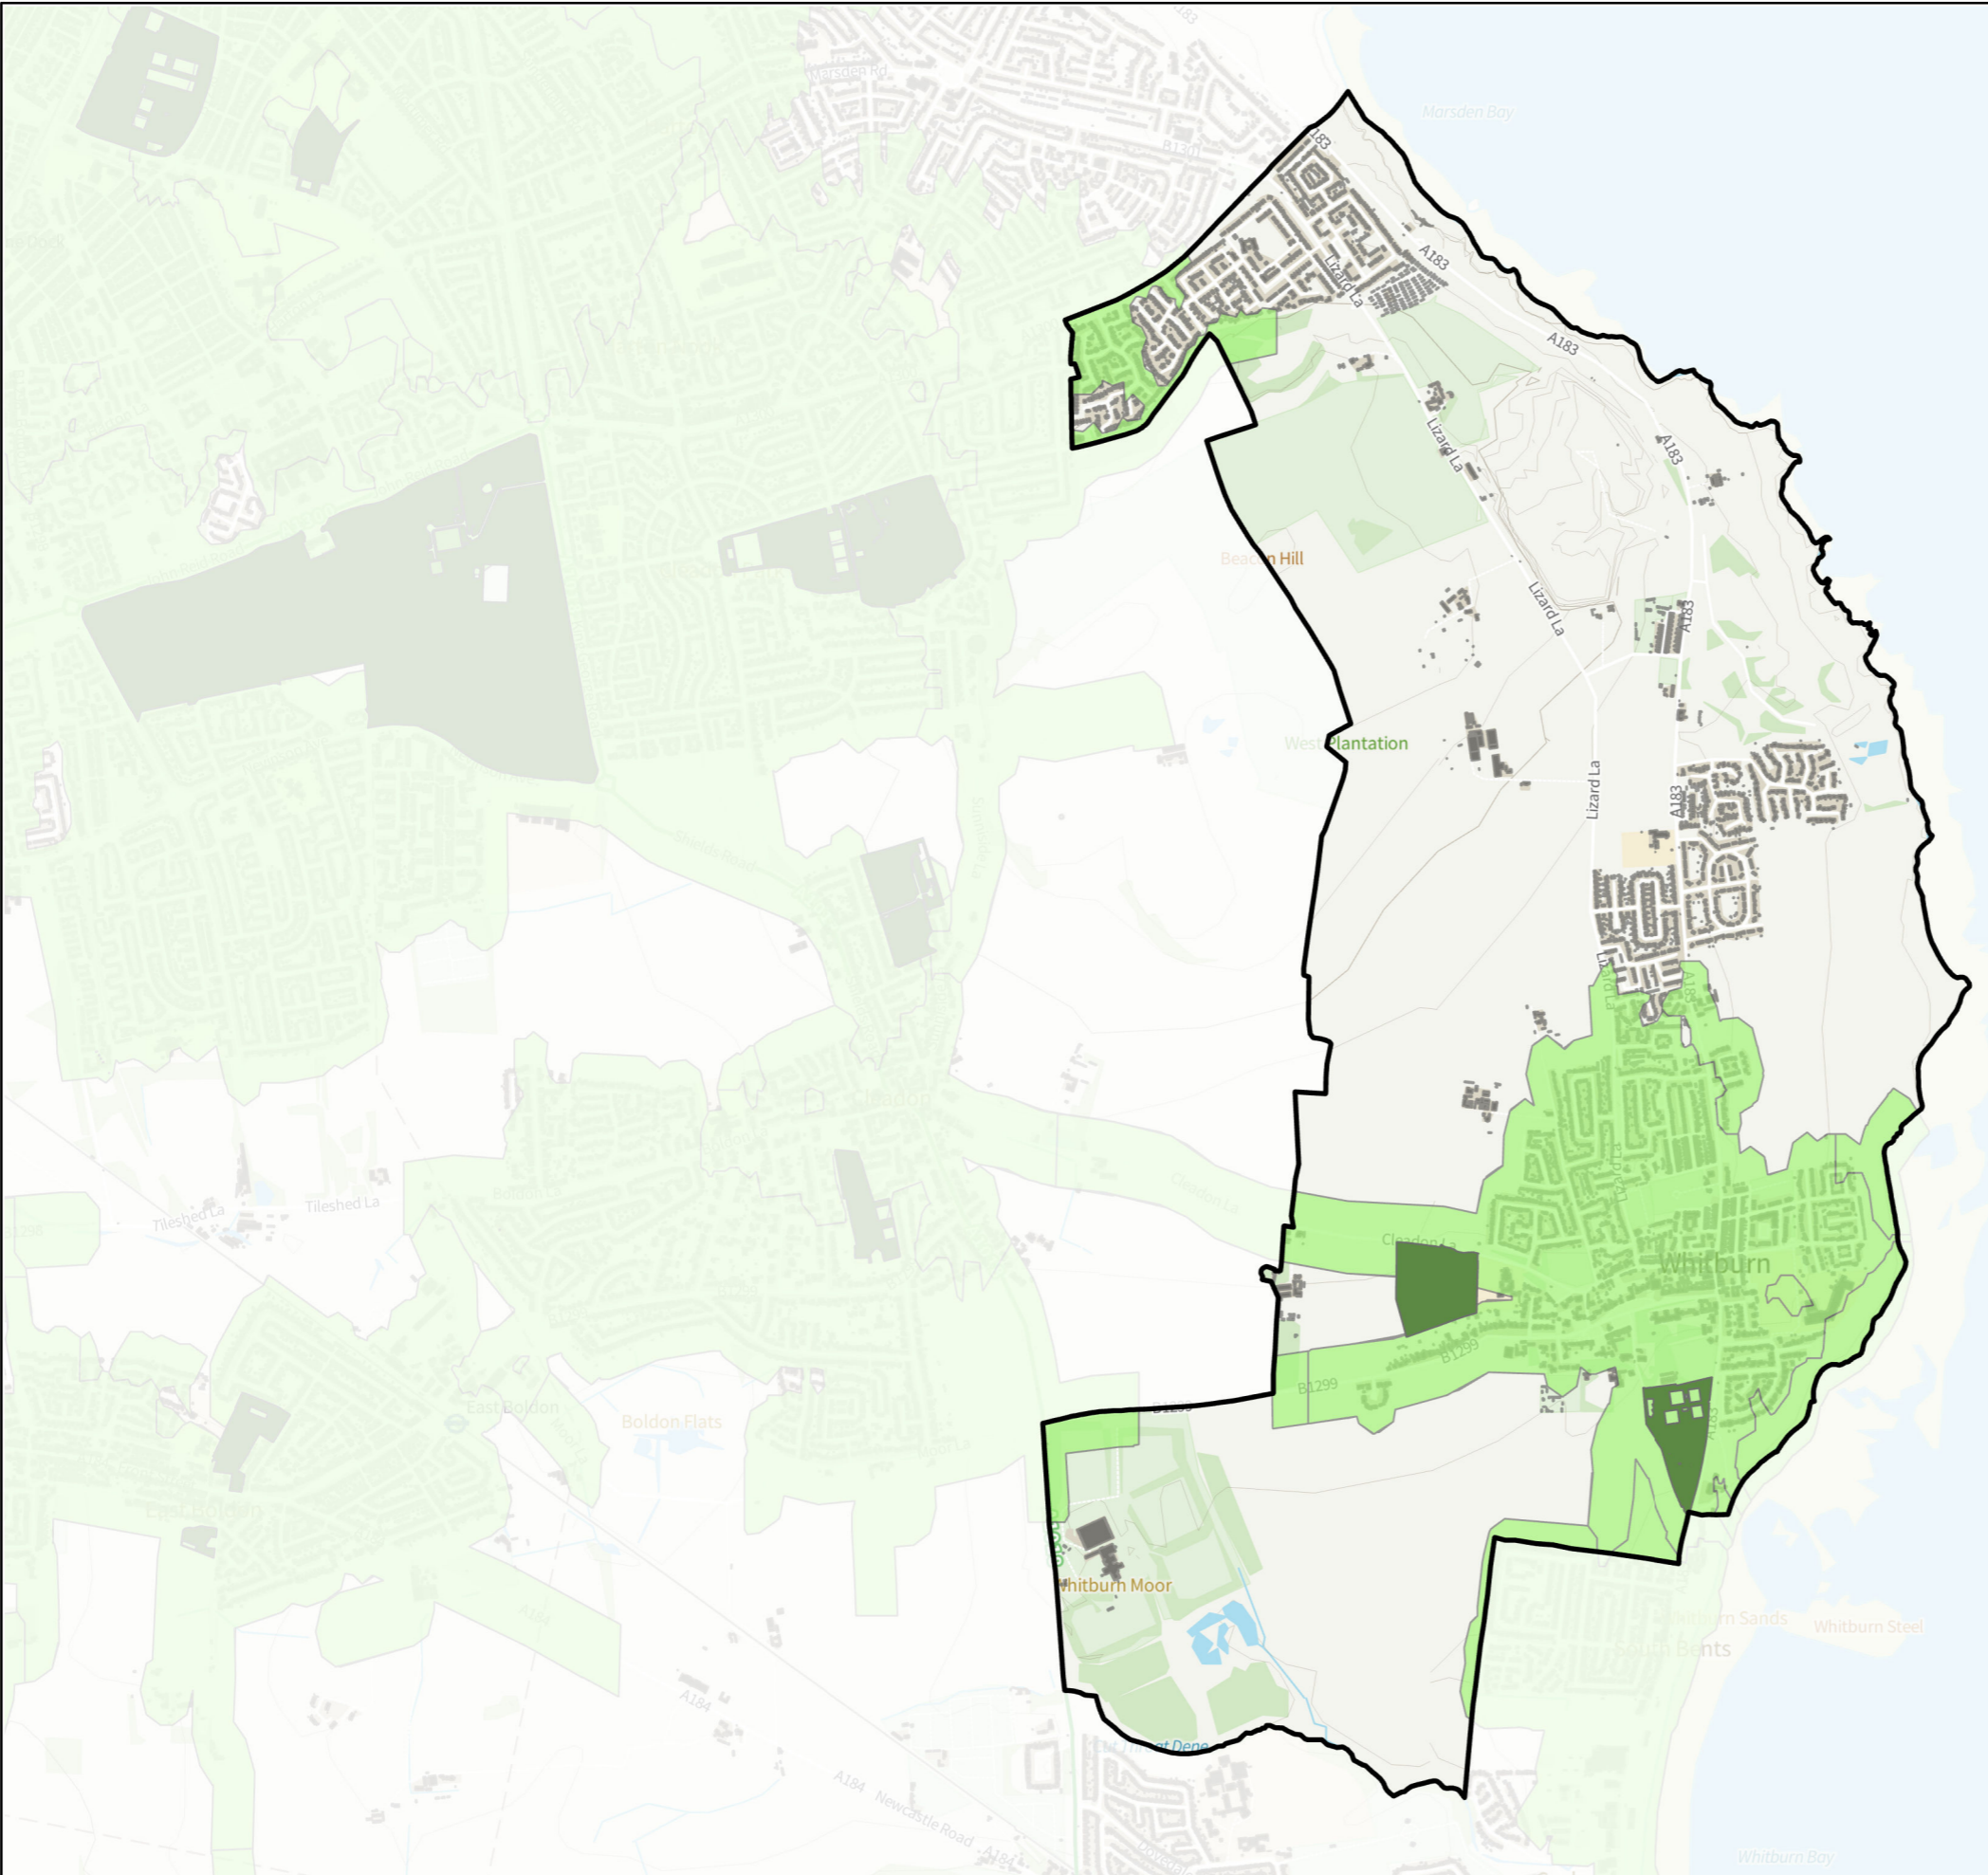

West Park

Scale: 1:11,412
Date: 06/03/2023

Contains OS data © Crown Copyright and database right 2022
 Contains data from OS Zoomstack

Legend

- Park and Recreation Ground
- Park and Recreation Ground 15 Mins Buffer
- Wards

Westoe

Scale: 1:12,045
 Date: 06/03/2023

Contains OS data © Crown Copyright and database right 2022
 Contains data from OS Zoomstack

- Legend**
- Park and Recreation Ground
 - Park and Recreation Ground 15 Mins Buffer
 - Wards