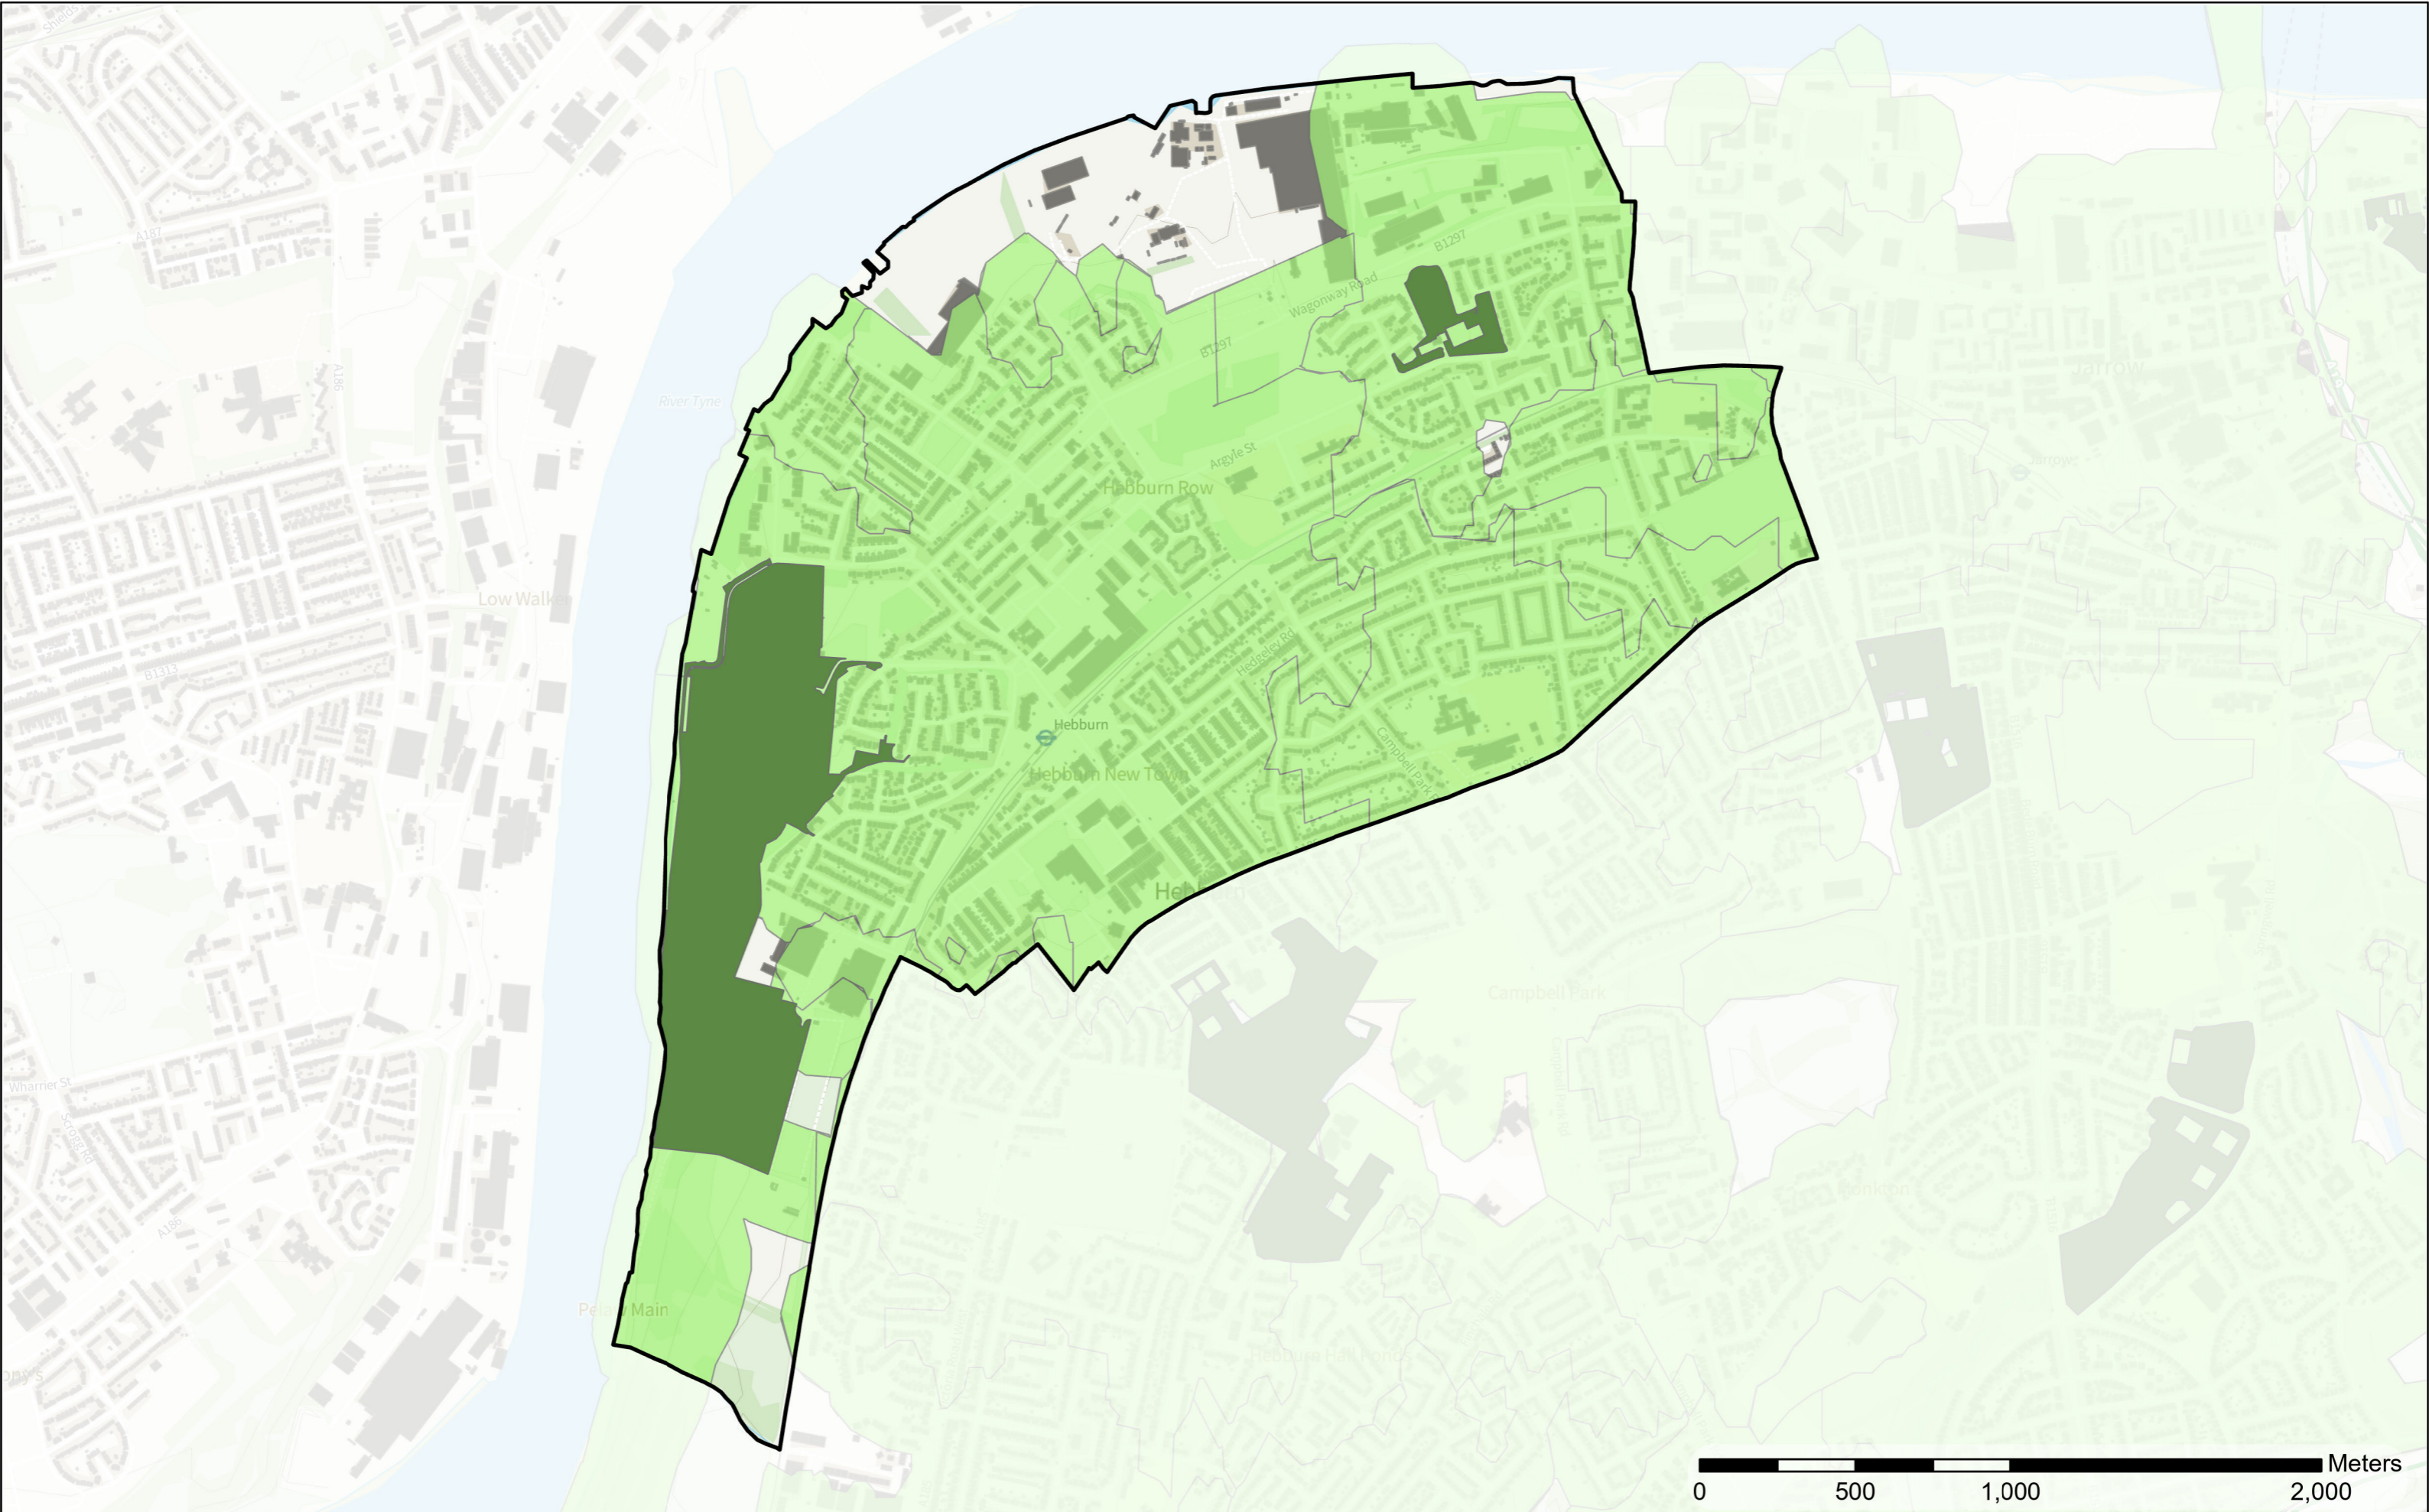

1. **Legend**
2. Park and Recreation Ground
   - Park and Recreation Ground 15 Mins Buffer
   - Wards

Hebburn North

Contains OS data © Crown Copyright and database right 2022
Contains data from OS Zoomstack

Scale: 1:18,615
Date: 06/03/2023