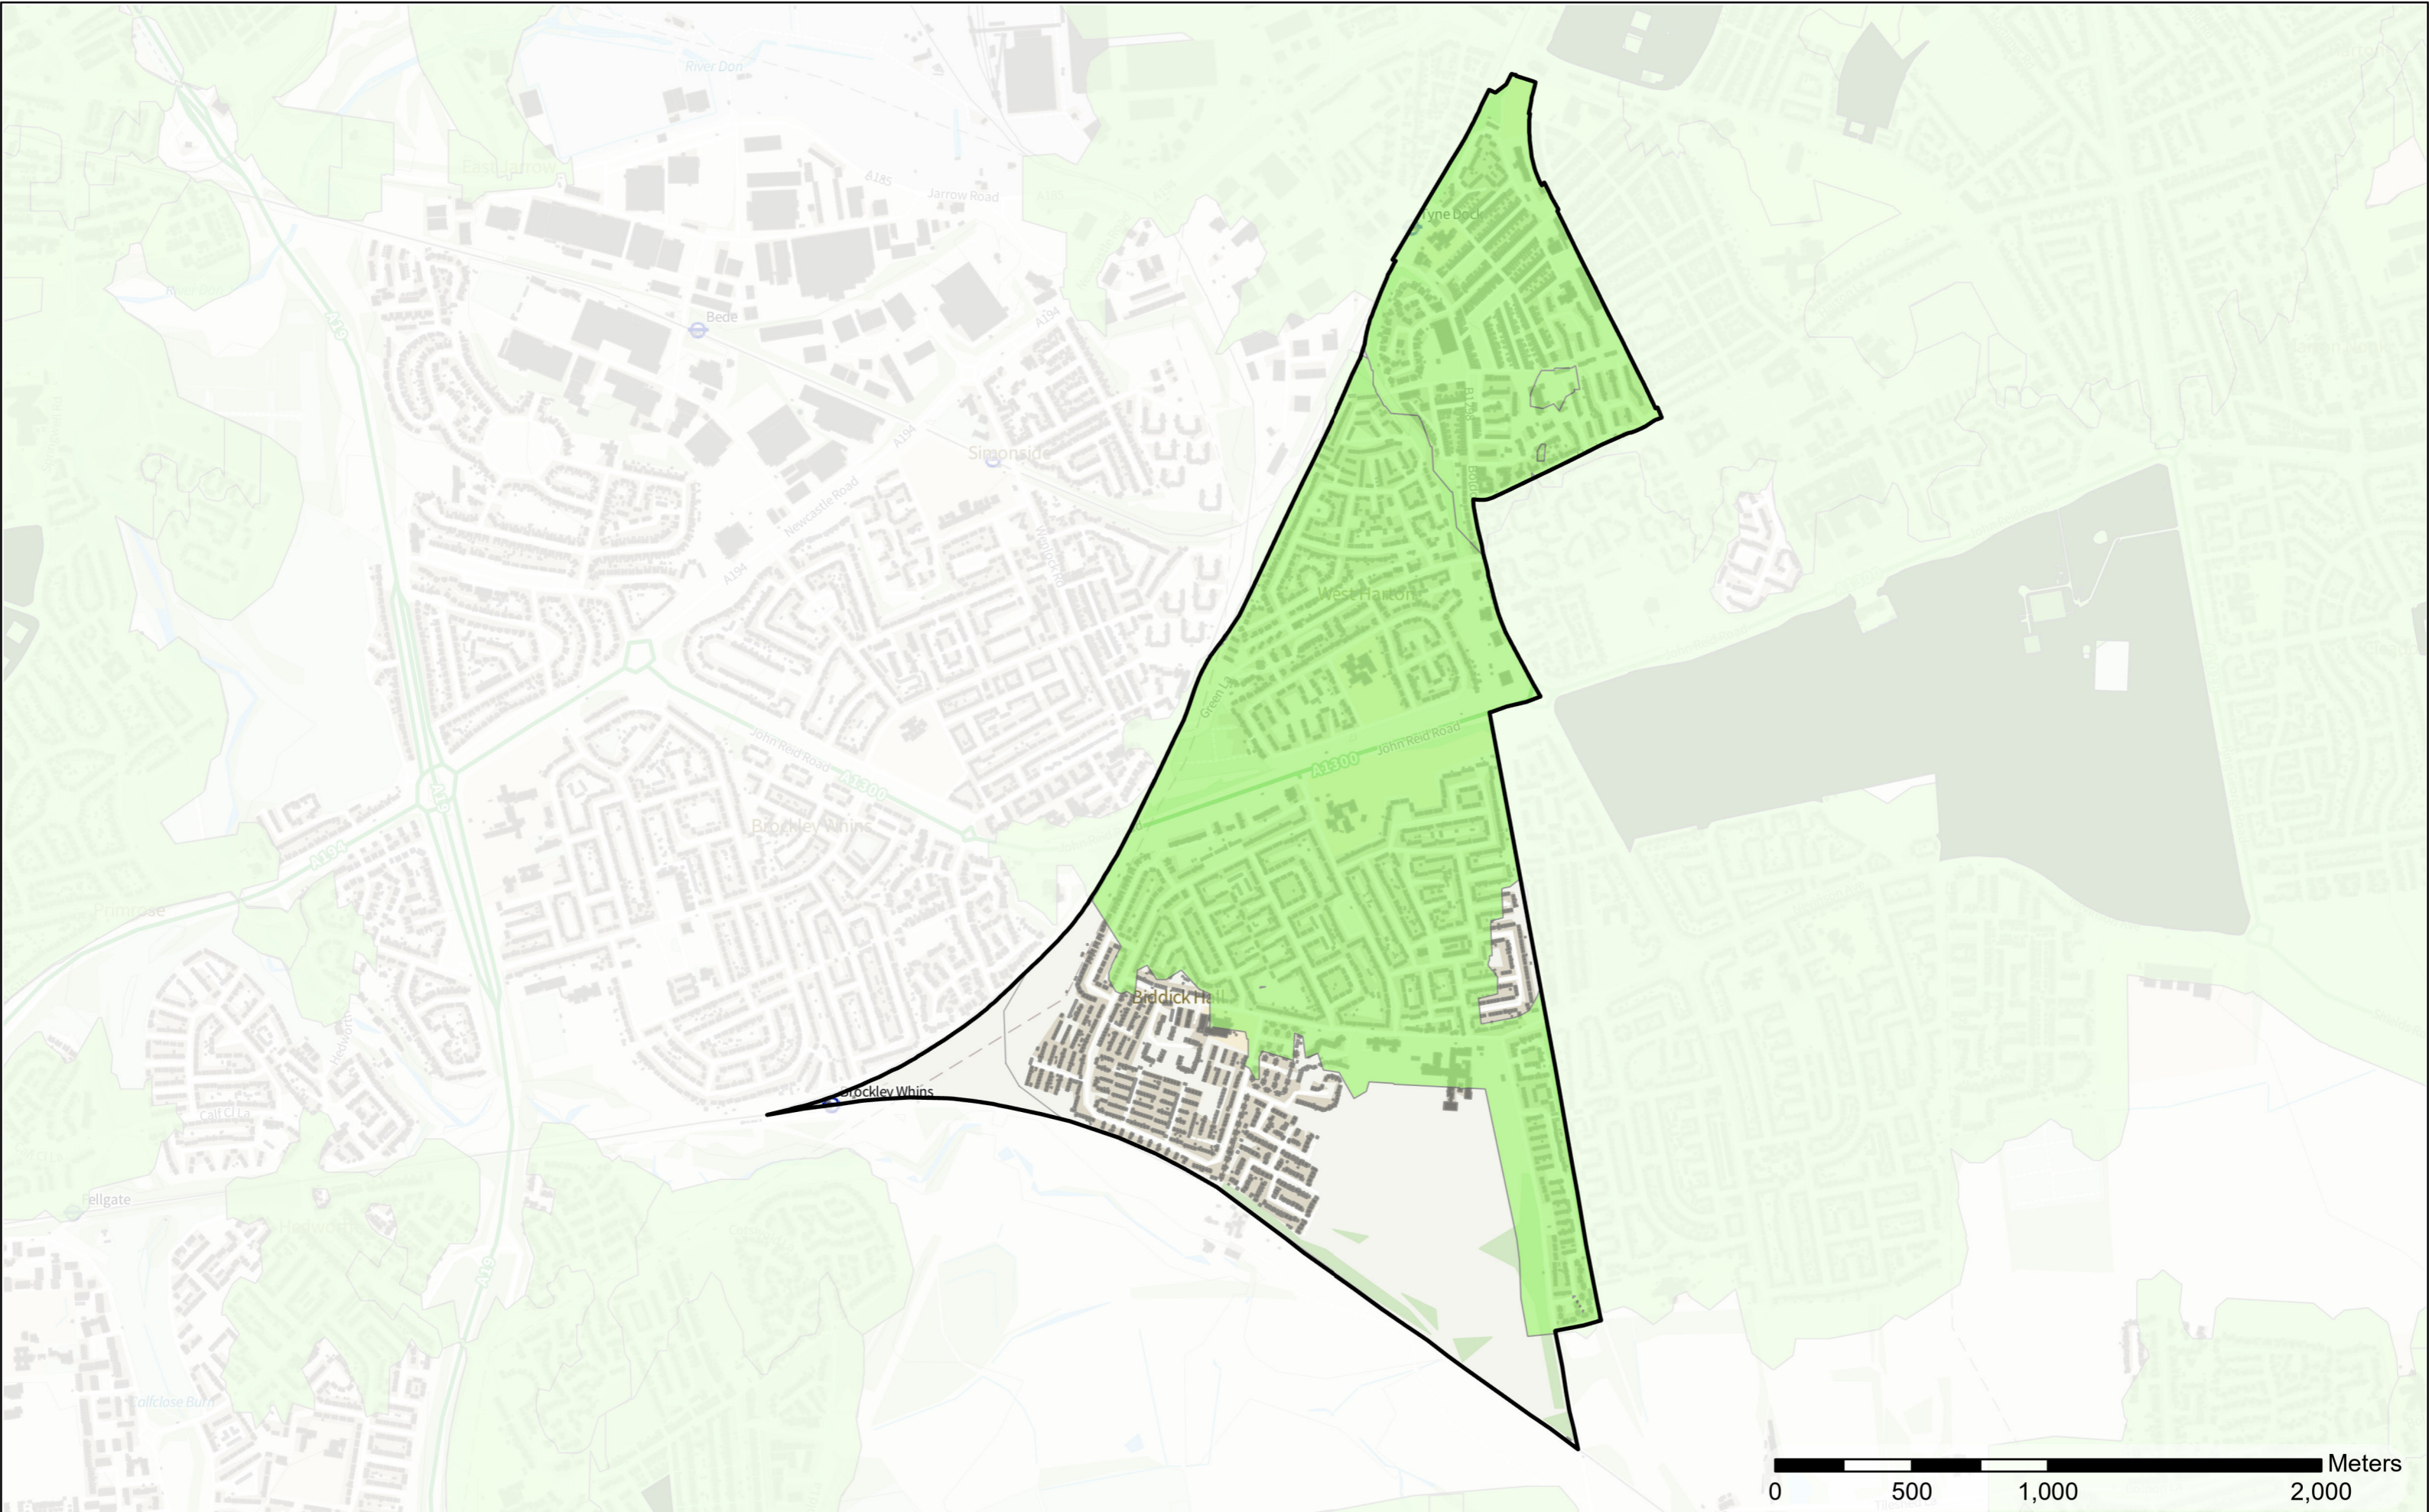

Contains OS data © Crown Copyright and database right 2022
Contains data from OS Zoomstack

Legend

- Park and Recreation Ground
- Park and Recreation Ground 15 Mins Buffer
- Wards

Biddick and All Saints

Scale: 1:21,182
Date: 06/03/2023