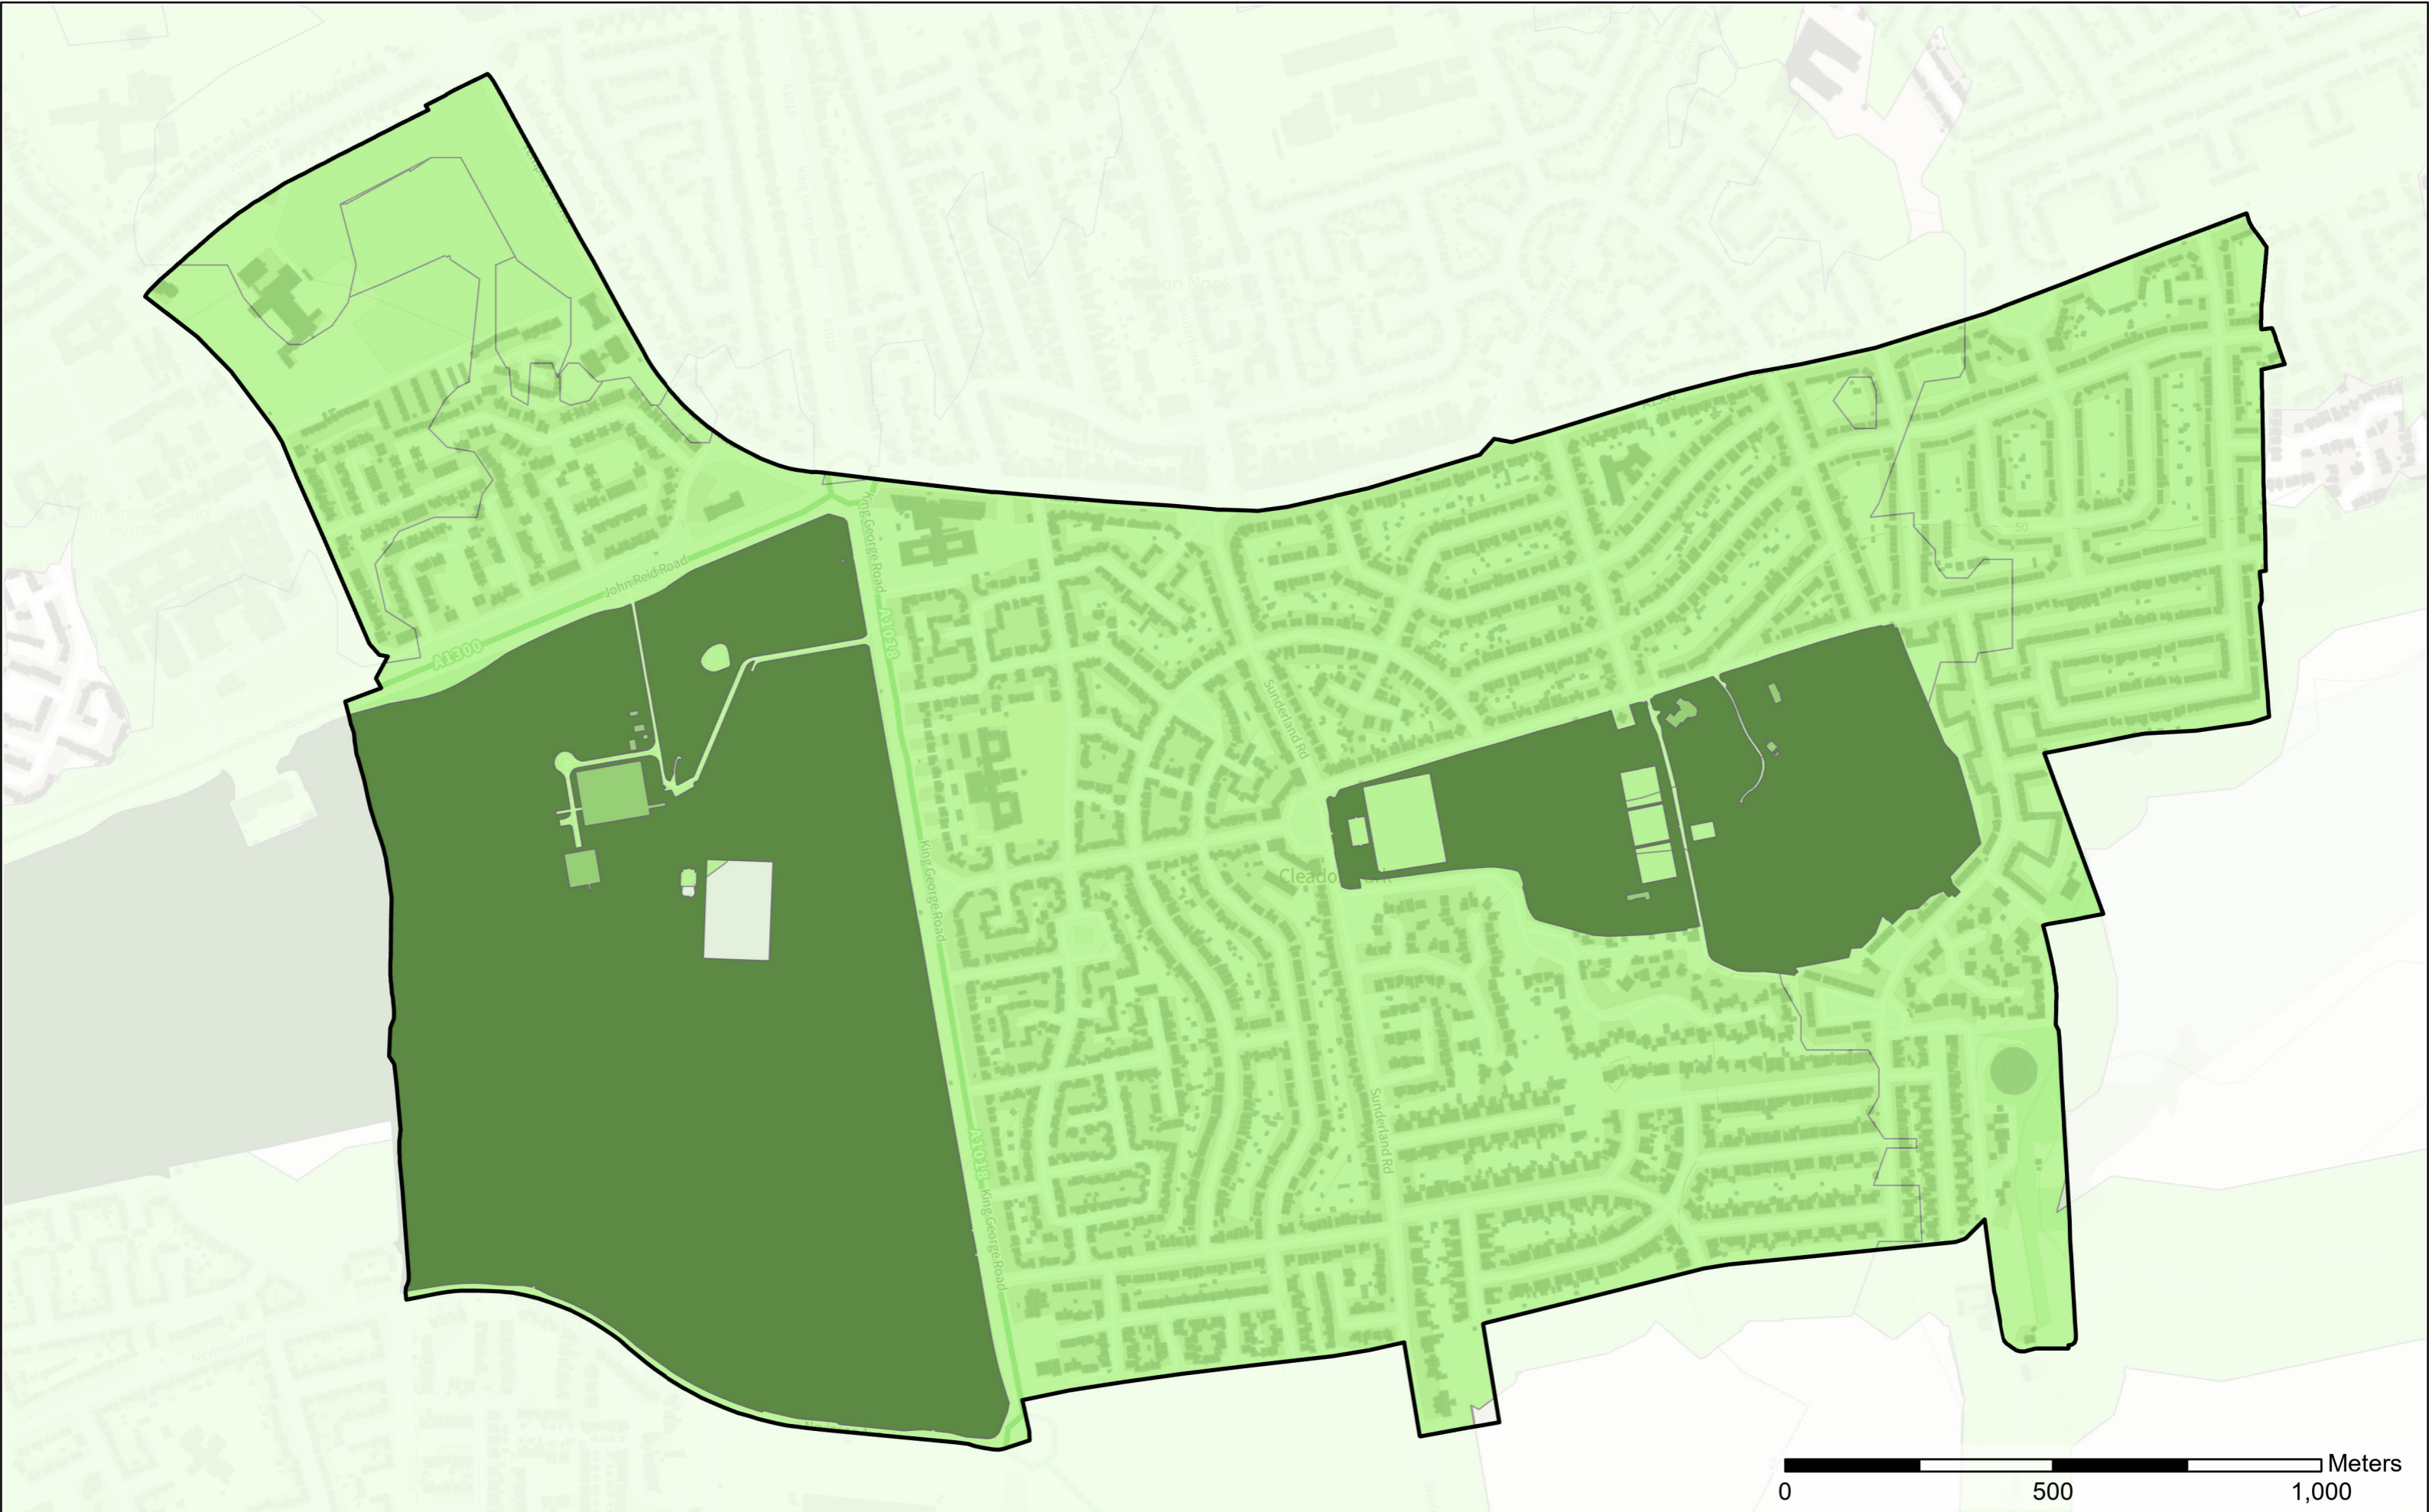

Contains OS data © Crown Copyright and database right 2022
Contains data from OS Zoomstack

1. **Legend**
2. Park and Recreation Ground
   - Park and Recreation Ground 15 Mins Buffer
   - Wards

Cleadon Park

Scale: 1:10,788
Date: 06/03/2023