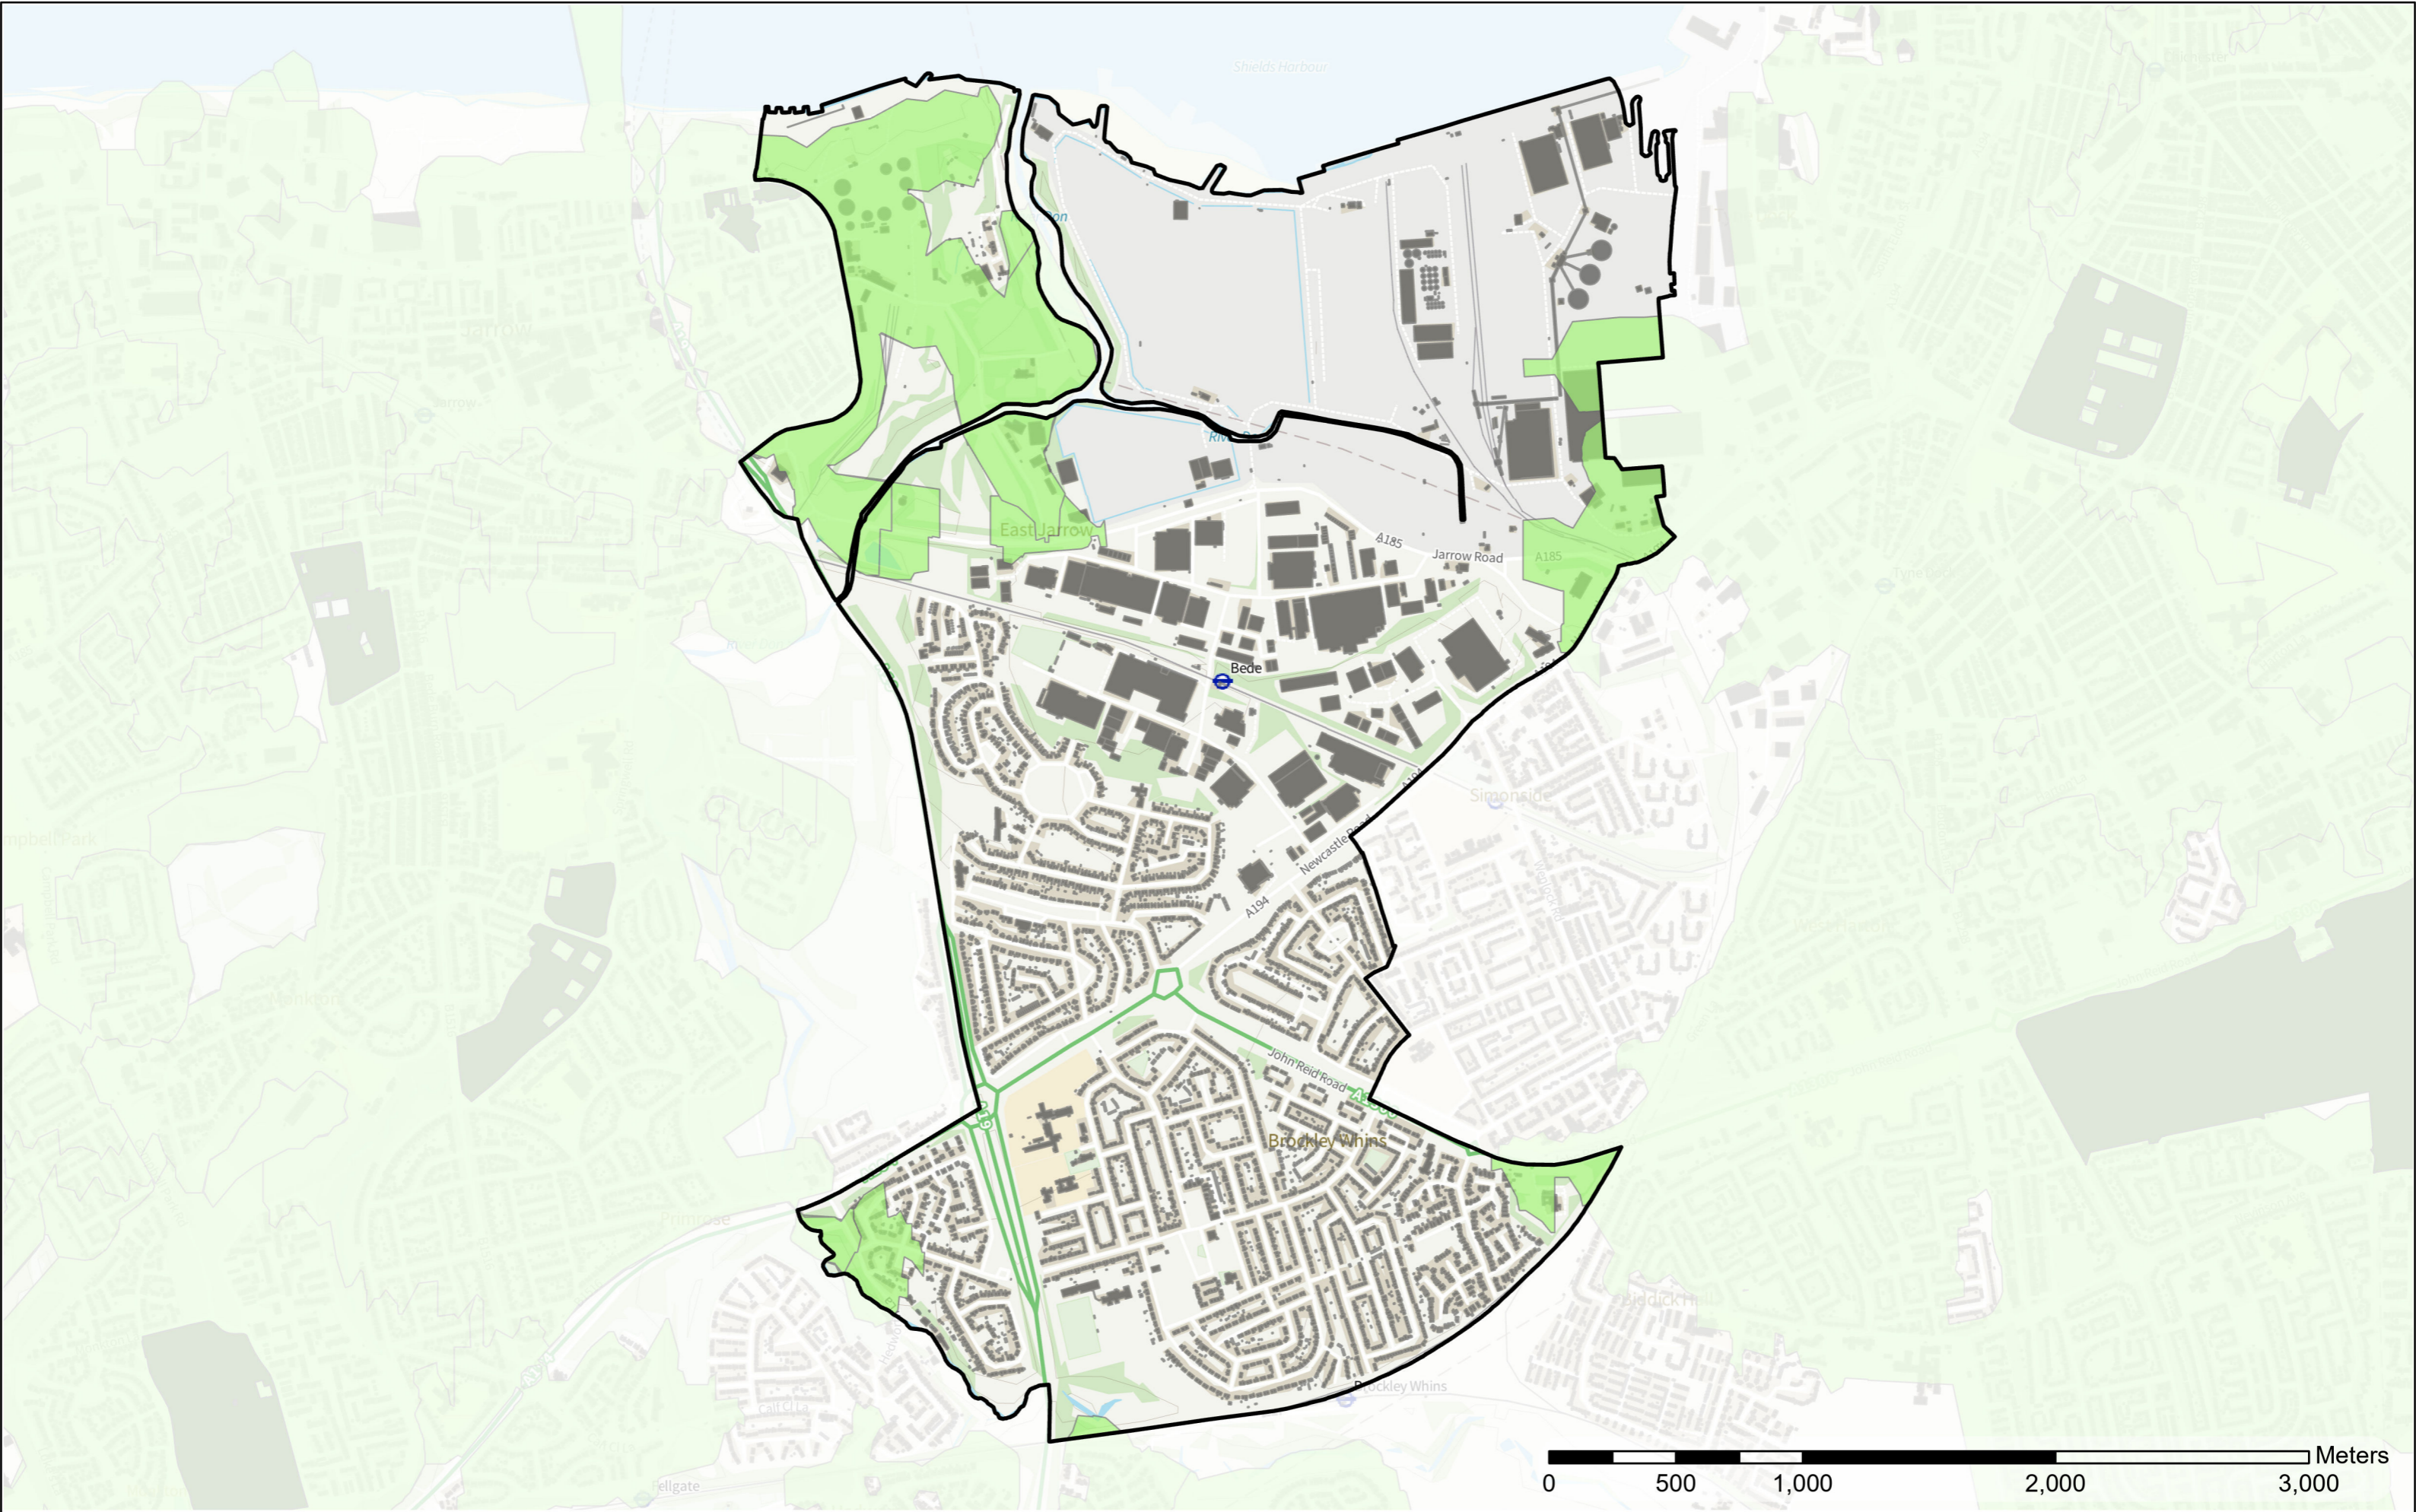

1. **Legend**
2. Park and Recreation Ground
   - Park and Recreation Ground 15 Mins Buffer
   - Wards

Bede

Contains OS data © Crown Copyright and database right 2022
Contains data from OS Zoomstack

Scale: 1:22,728
Date: 06/03/2023

ethos
Environmental Planning