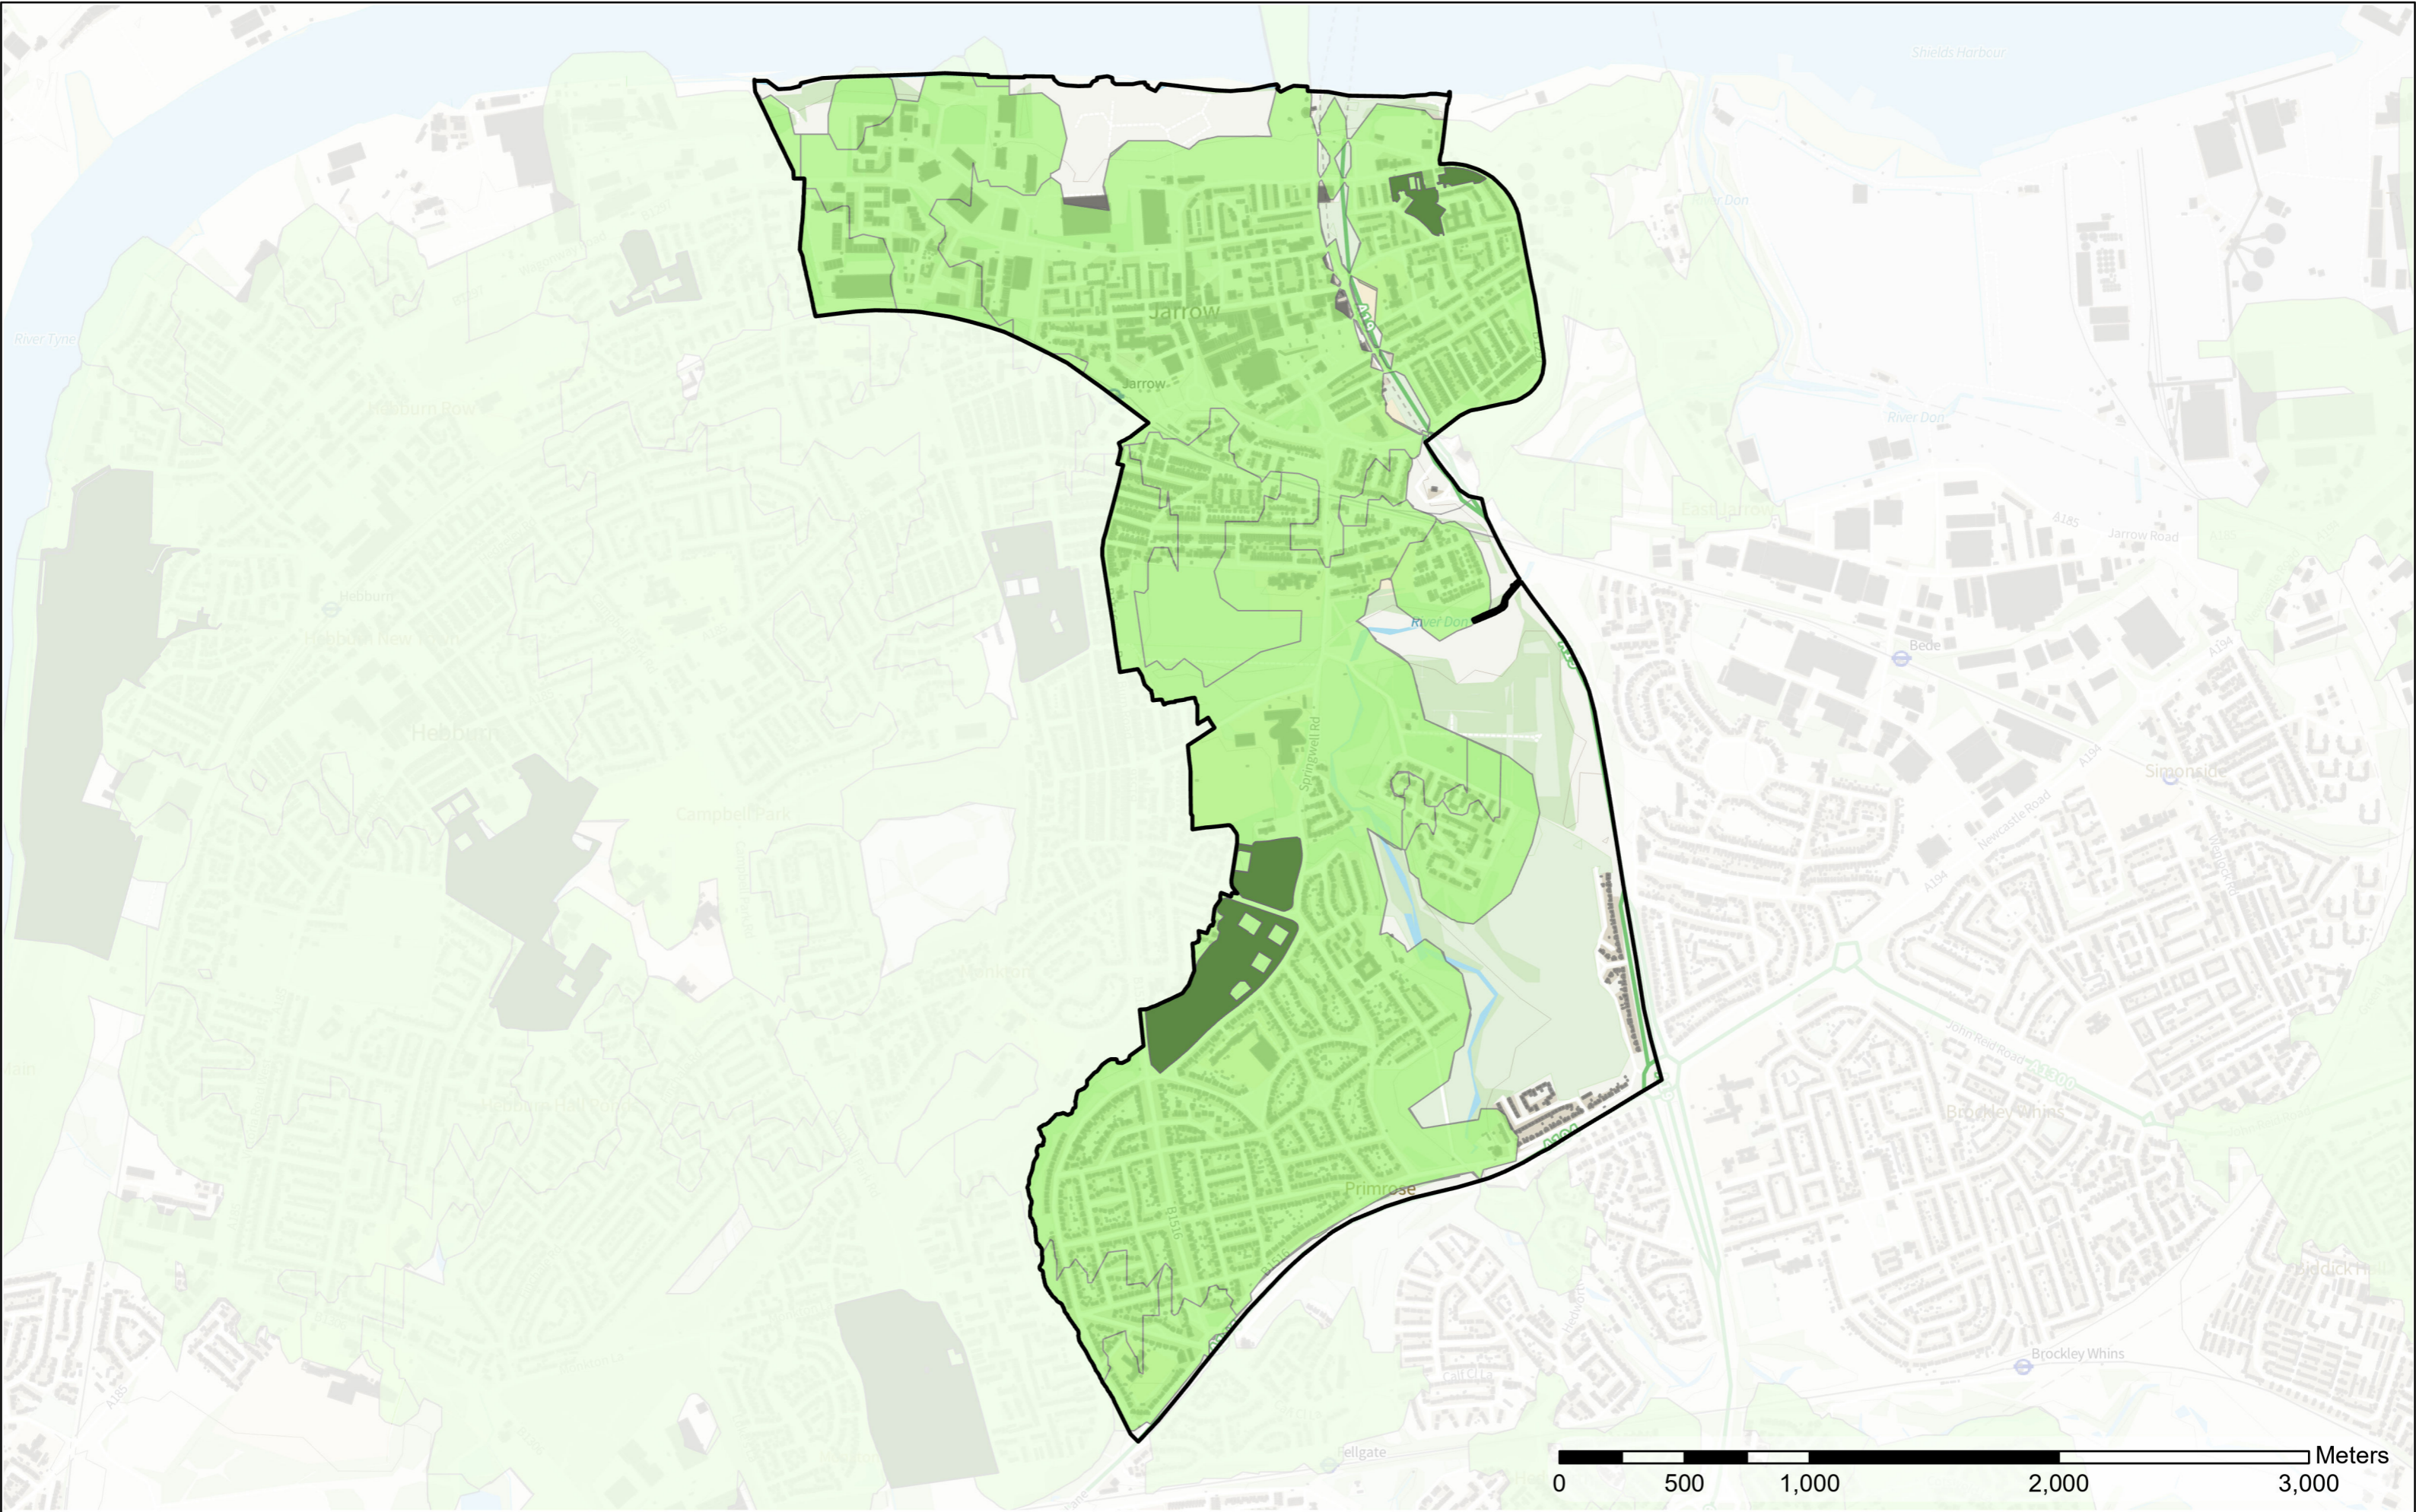

- Legend**
- Park and Recreation Ground
 - Park and Recreation Ground 15 Mins Buffer
 - Wards

Monkton

Contains OS data © Crown Copyright and database right 2022
Contains data from OS Zoomstack

N
W E
S
Scale: 1:20,246
Date: 06/03/2023

Contains OS data © Crown Copyright and database right 2022
 Contains data from OS Zoomstack

- Legend**
- Park and Recreation Ground
 - Park and Recreation Ground 15 Mins Buffer
 - Wards

Primrose

Scale: 1:23,042
 Date: 06/03/2023