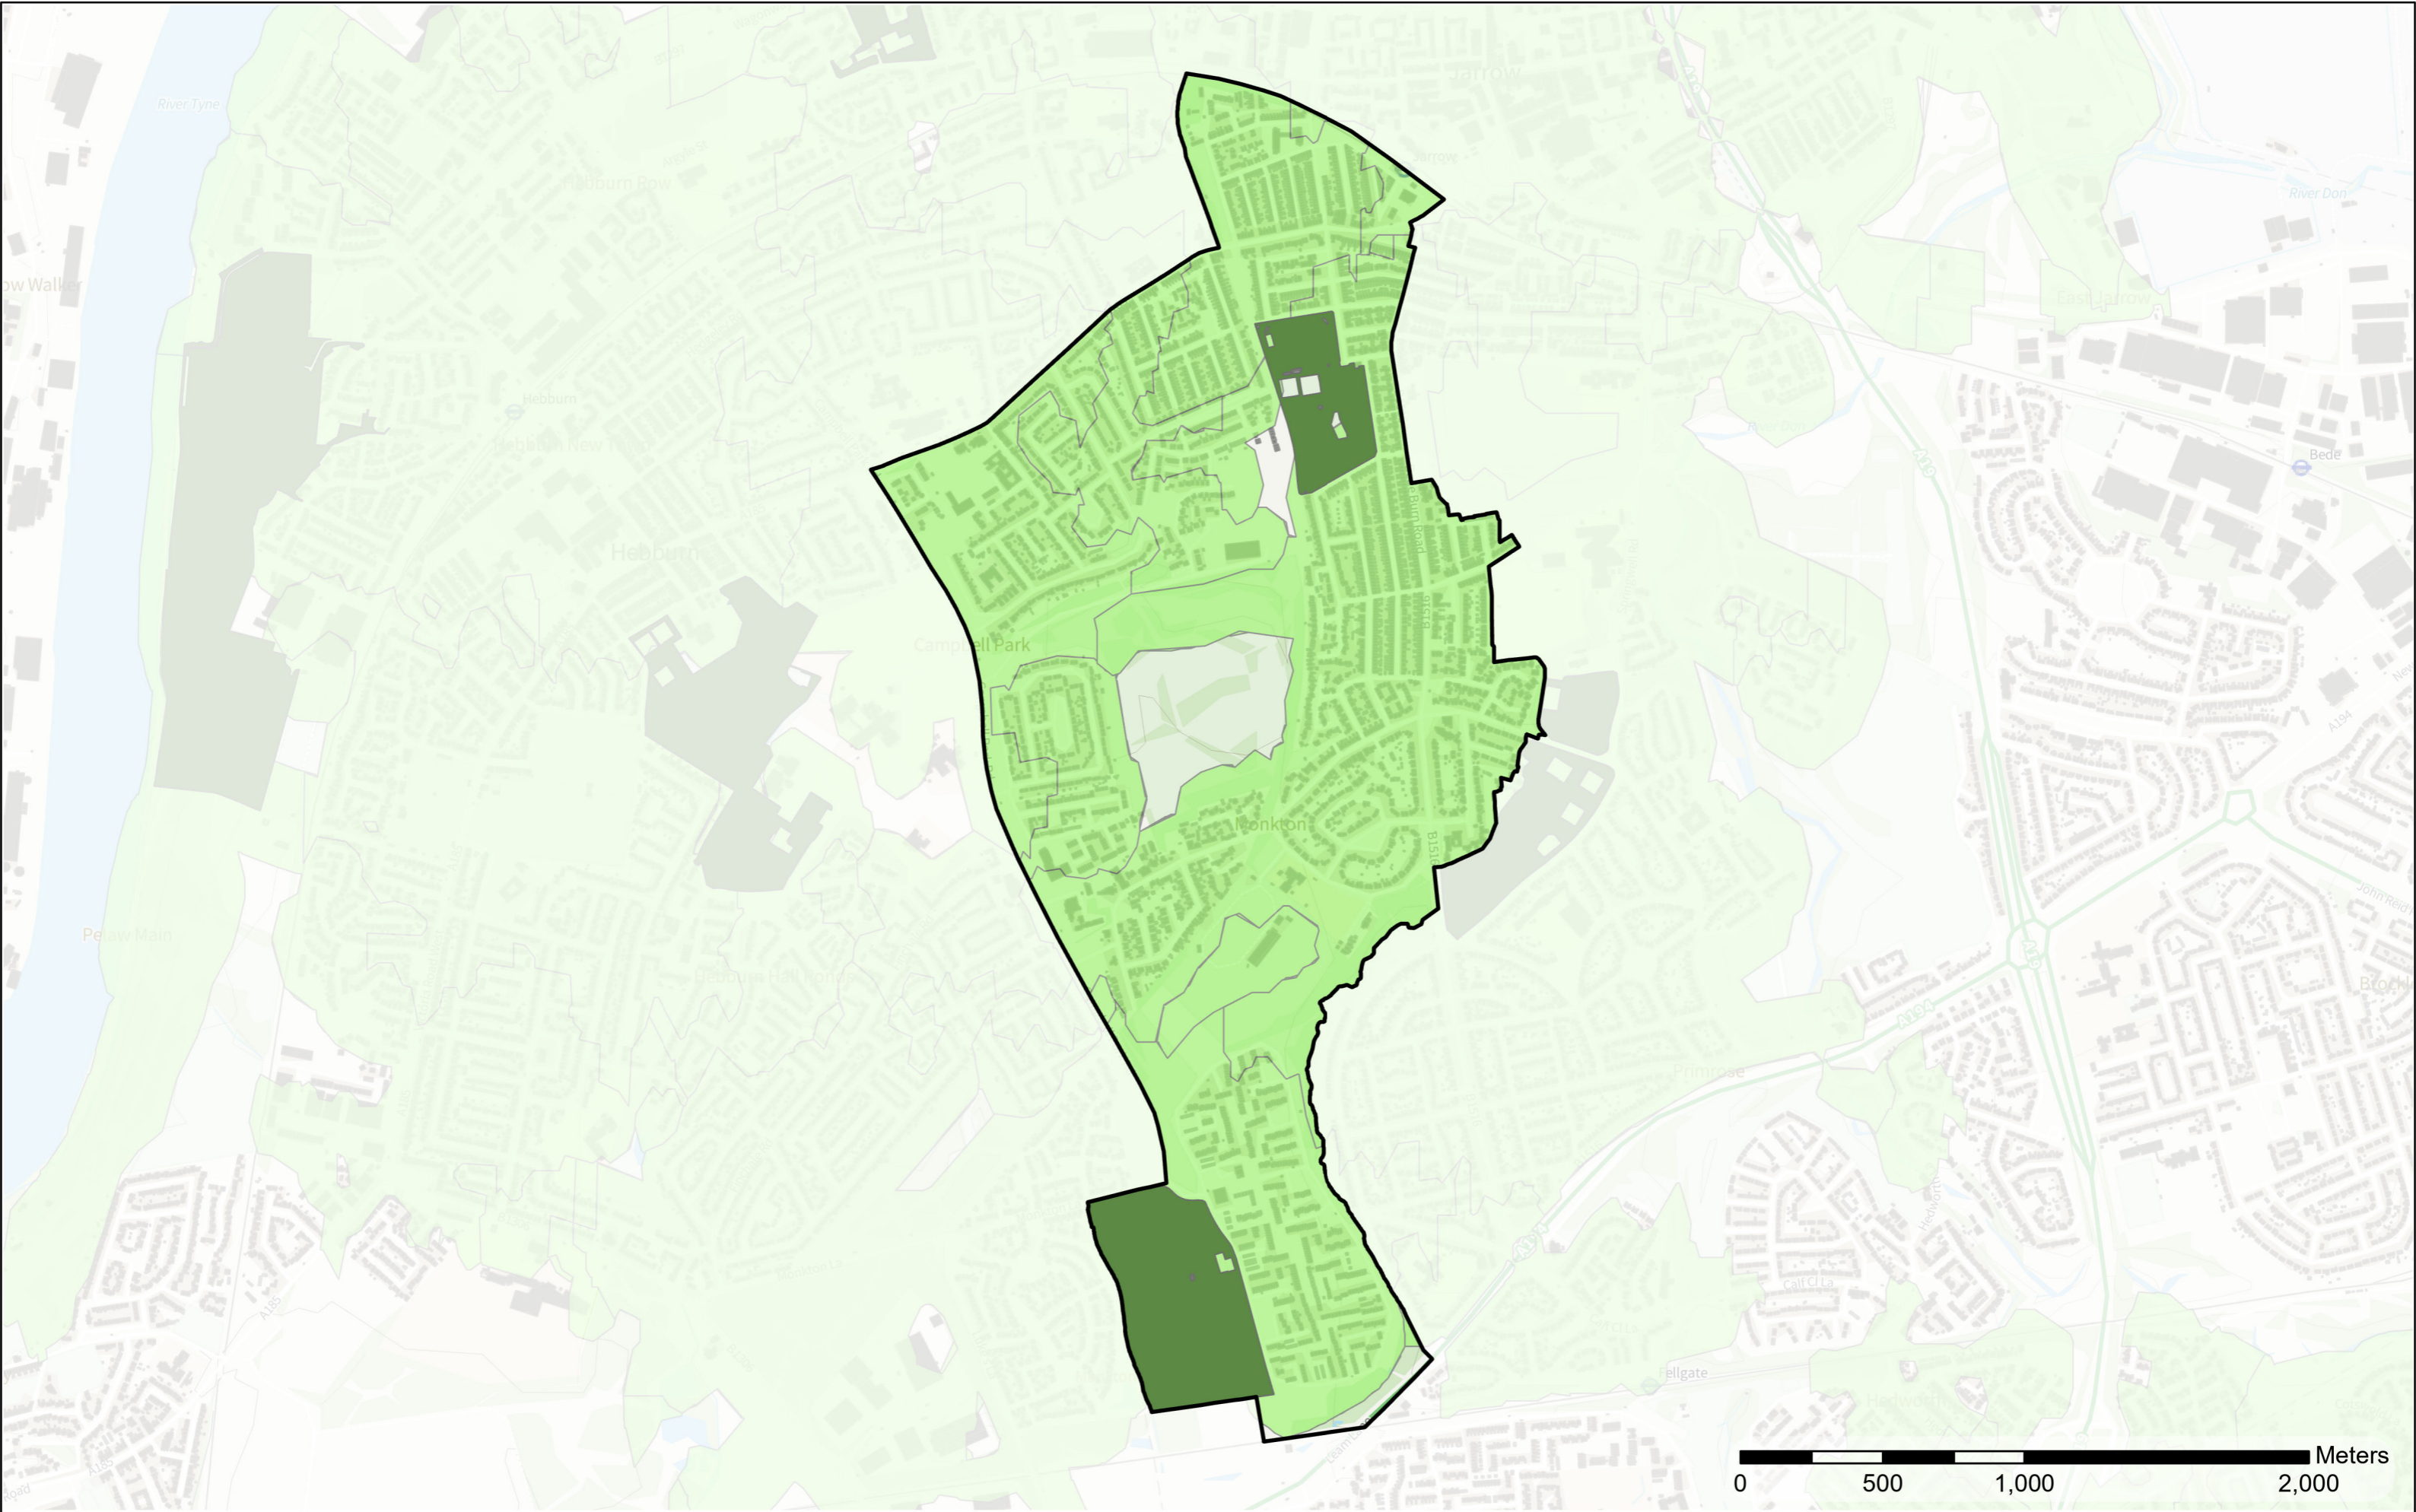

N
 W —+— E
 S

Scale: 1:15,603
 Date: 06/03/2023

- Legend**
- Park and Recreation Ground
 - Park and Recreation Ground 15 Mins Buffer
 - Wards

Horsley Hill

Scale: 1:16,831
Date: 06/03/2023

Contains OS data © Crown Copyright and database right 2022
Contains data from OS Zoomstack