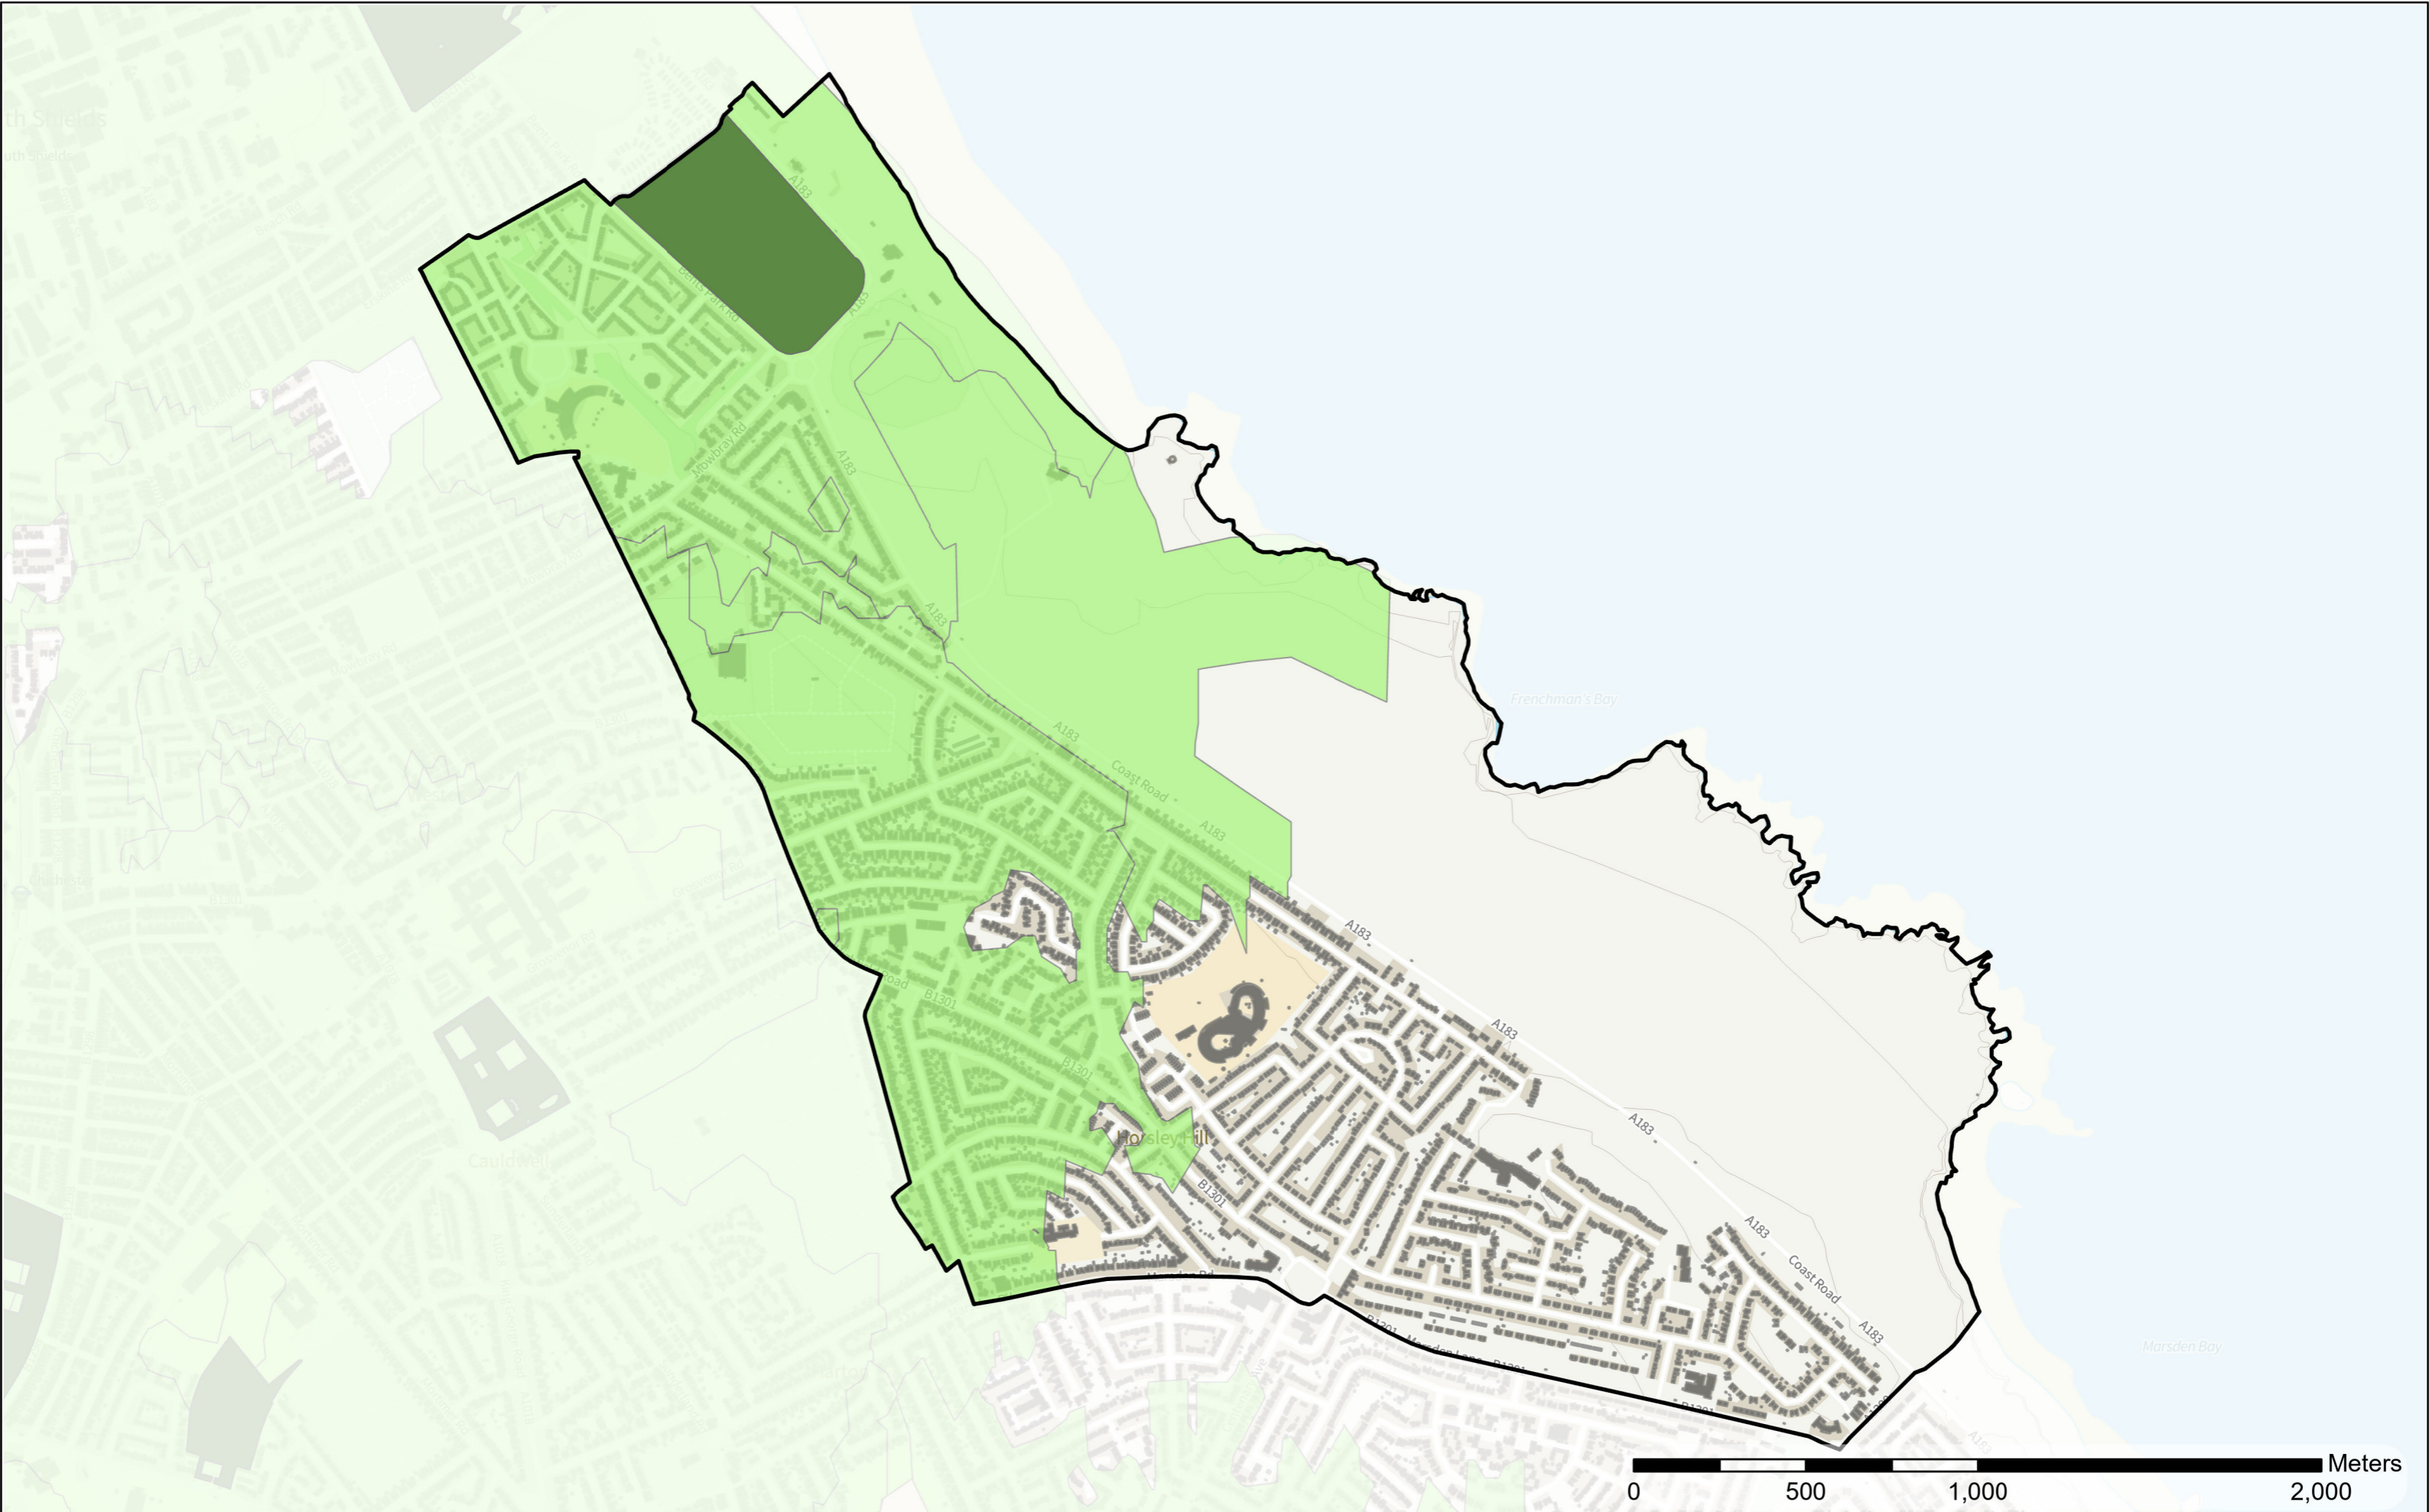

1. **Legend**
2. Park and Recreation Ground
   - Park and Recreation Ground 15 Mins Buffer
   - Wards

Horsley Hill

Scale: 1:16,831
Date: 06/03/2023

Contains OS data © Crown Copyright and database right 2022
Contains data from OS Zoomstack